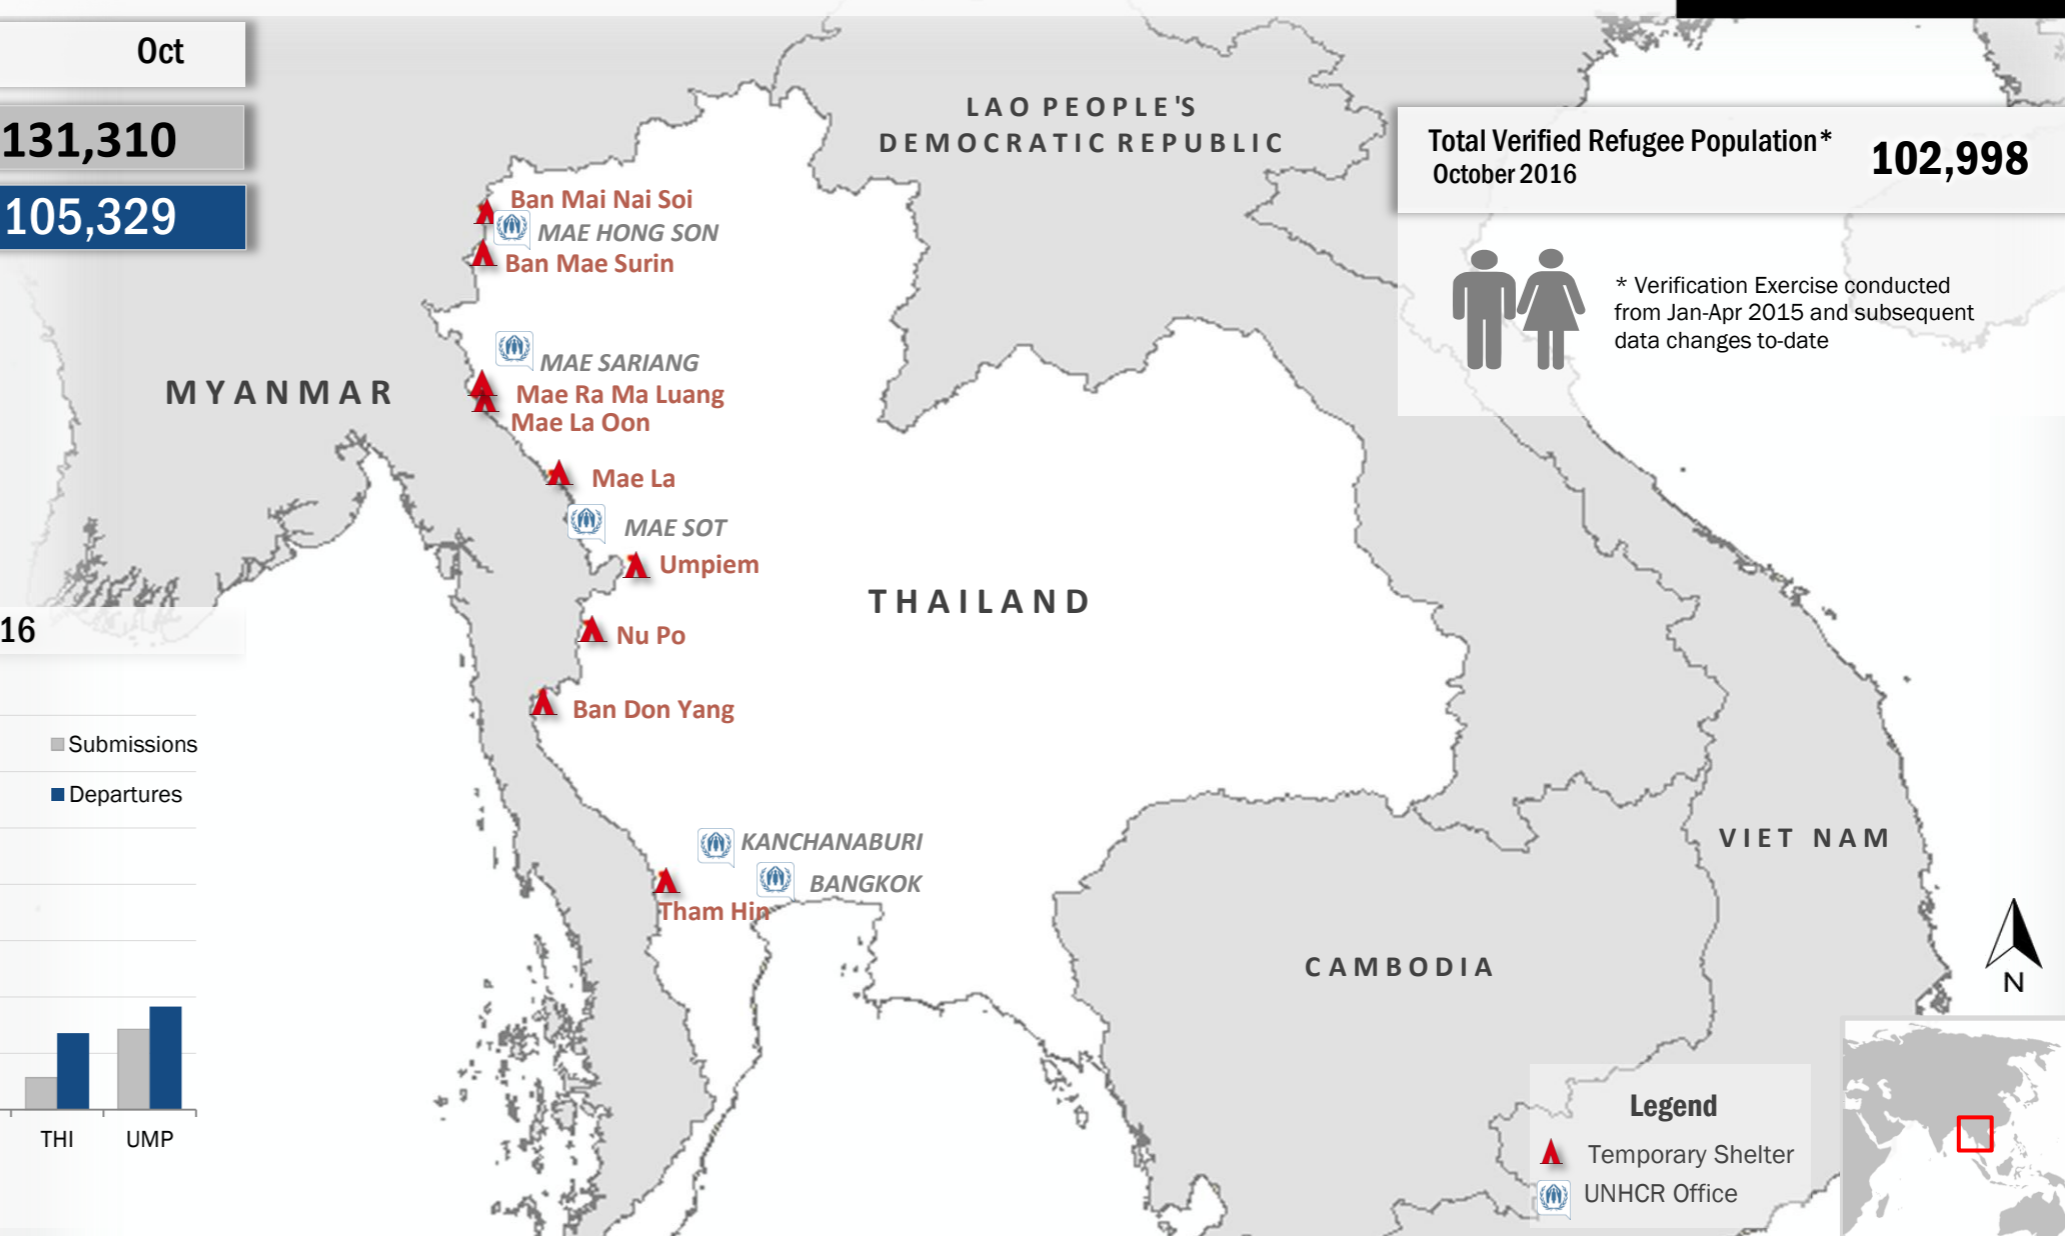

Resettlement of Myanmar Refugees from Temporary Shelters in Thailand

31 October 2016

Thailand Border Operation - Information Management Unit Mae Sot

Resettlement Figures 2005-2016

Oct

Total number of submissions **131,310**

Total number of departures **105,329**

Resettlement Progress in 2016

Oct

Total number of submissions **2,136**

Total number of departures **4,501**

Total Verified Refugee Population* **102,998**
October 2016

* Verification Exercise conducted from Jan-Apr 2015 and subsequent data changes to-date

Resettlement of Myanmar Refugees by location in 2016

Main destinations in 2016

Resettlement overview from 2005 - 2015 (in thousands)

Main destinations from 2005-2015

Source: UNHCR proGres database

For more information, contact: imumaesot@unhcr.org