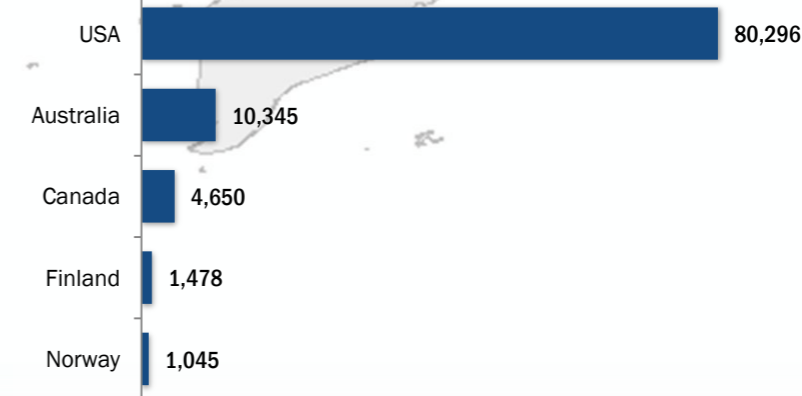

Main destinations from 2005-2015

Source: UNHCR proGres database

For more information, contact: imumaesot@unhcr.org