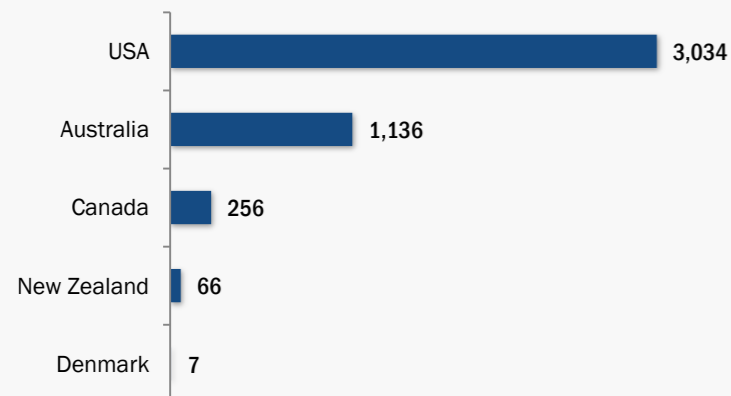

Resettlement of Myanmar Refugees from Temporary Shelters in Thailand

31 October 2016

Thailand Border Operation - Information Management Unit Mae Sot

Resettlement Figures 2005-2016

Oct

Total number of submissions **131,310**

Total number of departures **105,329**

Resettlement Progress in 2016

Oct

Total number of submissions **2,136**

Total number of departures **4,501**

Total Verified Refugee Population* **102,998**
October 2016

* Verification Exercise conducted from Jan-Apr 2015 and subsequent data changes to-date

Resettlement of Myanmar Refugees by location in 2016

Main destinations in 2016

Resettlement overview from 2005 - 2015 (in thousands)