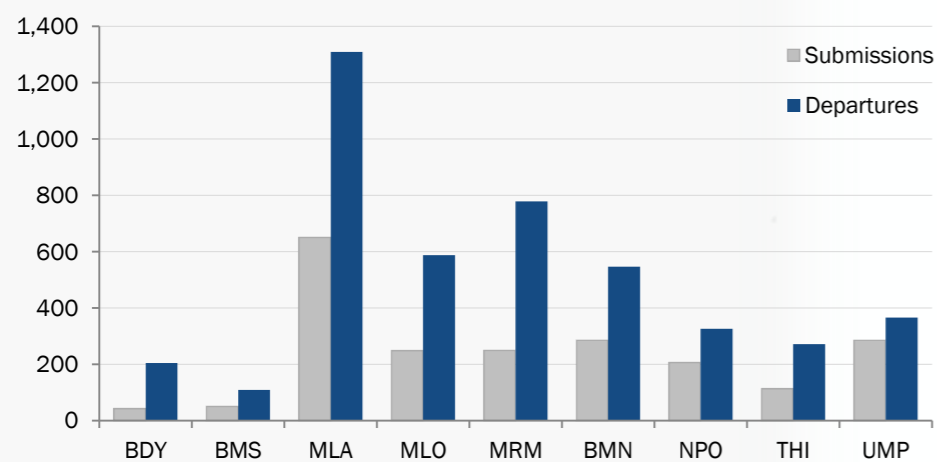

Resettlement of Myanmar Refugees from Temporary Shelters in Thailand

31 October 2016

Thailand Border Operation - Information Management Unit Mae Sot

Resettlement Figures 2005-2016

Oct

Total number of submissions **131,310**

Total number of departures **105,329**

Resettlement Progress in 2016

Oct

Total number of submissions **2,136**

Total number of departures **4,501**

Total Verified Refugee Population* **102,998**
October 2016

* Verification Exercise conducted from Jan-Apr 2015 and subsequent data changes to-date

Resettlement of Myanmar Refugees by location in 2016

Main destinations in 2016

Resettlement overview from 2005 - 2015 (in thousands)