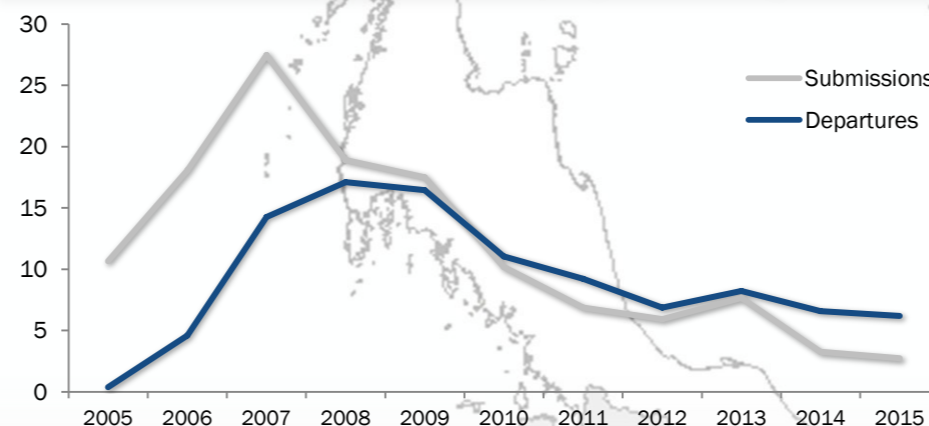

Total number of departures **105,329**

Resettlement Progress in 2016

Oct

Total number of submissions **2,136**

Total number of departures **4,501**

Total Verified Refugee Population* **102,998**
October 2016

* Verification Exercise conducted from Jan-Apr 2015 and subsequent data changes to-date

Resettlement of Myanmar Refugees by location in 2016

Main destinations in 2016

Resettlement overview from 2005 - 2015 (in thousands)