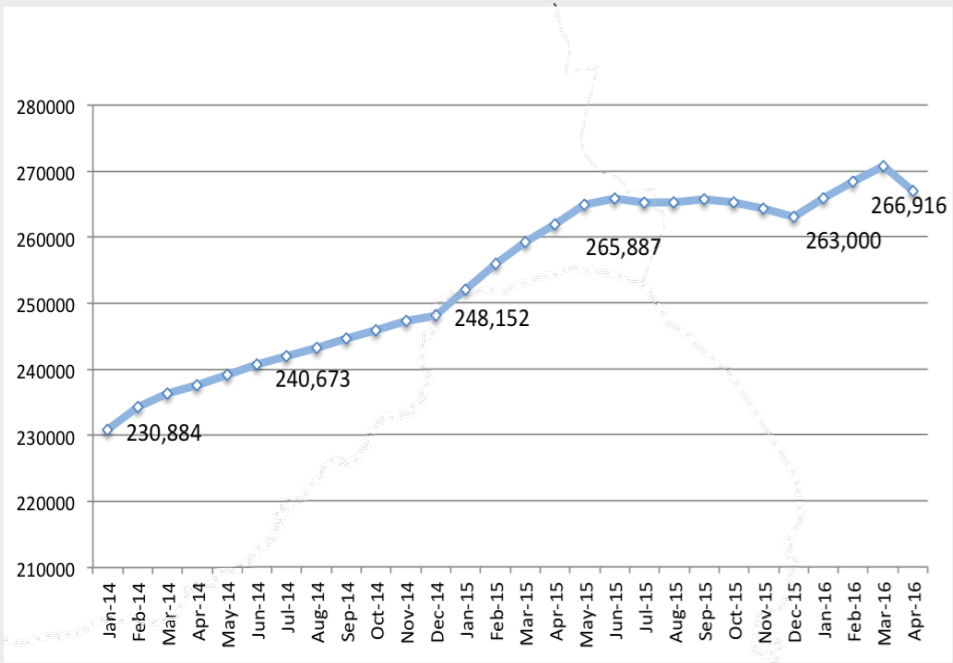

Refugees population trends by month | 2014 - 2016

266,916
total refugees hosted
in South Sudan

- UNHCR Country Office
- UNHCR Sub Office
- UNHCR Field Office
- UNHCR Field Unit
- Refugee settlement
- Refugee location
- Urban refugee location
- International boundary
- Undetermined boundary*
- State boundary

UPPER NILE

- Kaya
- Yusuf Batil
- Gendrassa
- Doro
- Bunj

Inset

The boundaries and names shown and the designations used on this map do not imply official endorsement or acceptance by the United Nations. * Final boundary between the Republic of Sudan and the Republic of South Sudan has not yet been determined. ** Final status of the Abyei area is not yet determined.