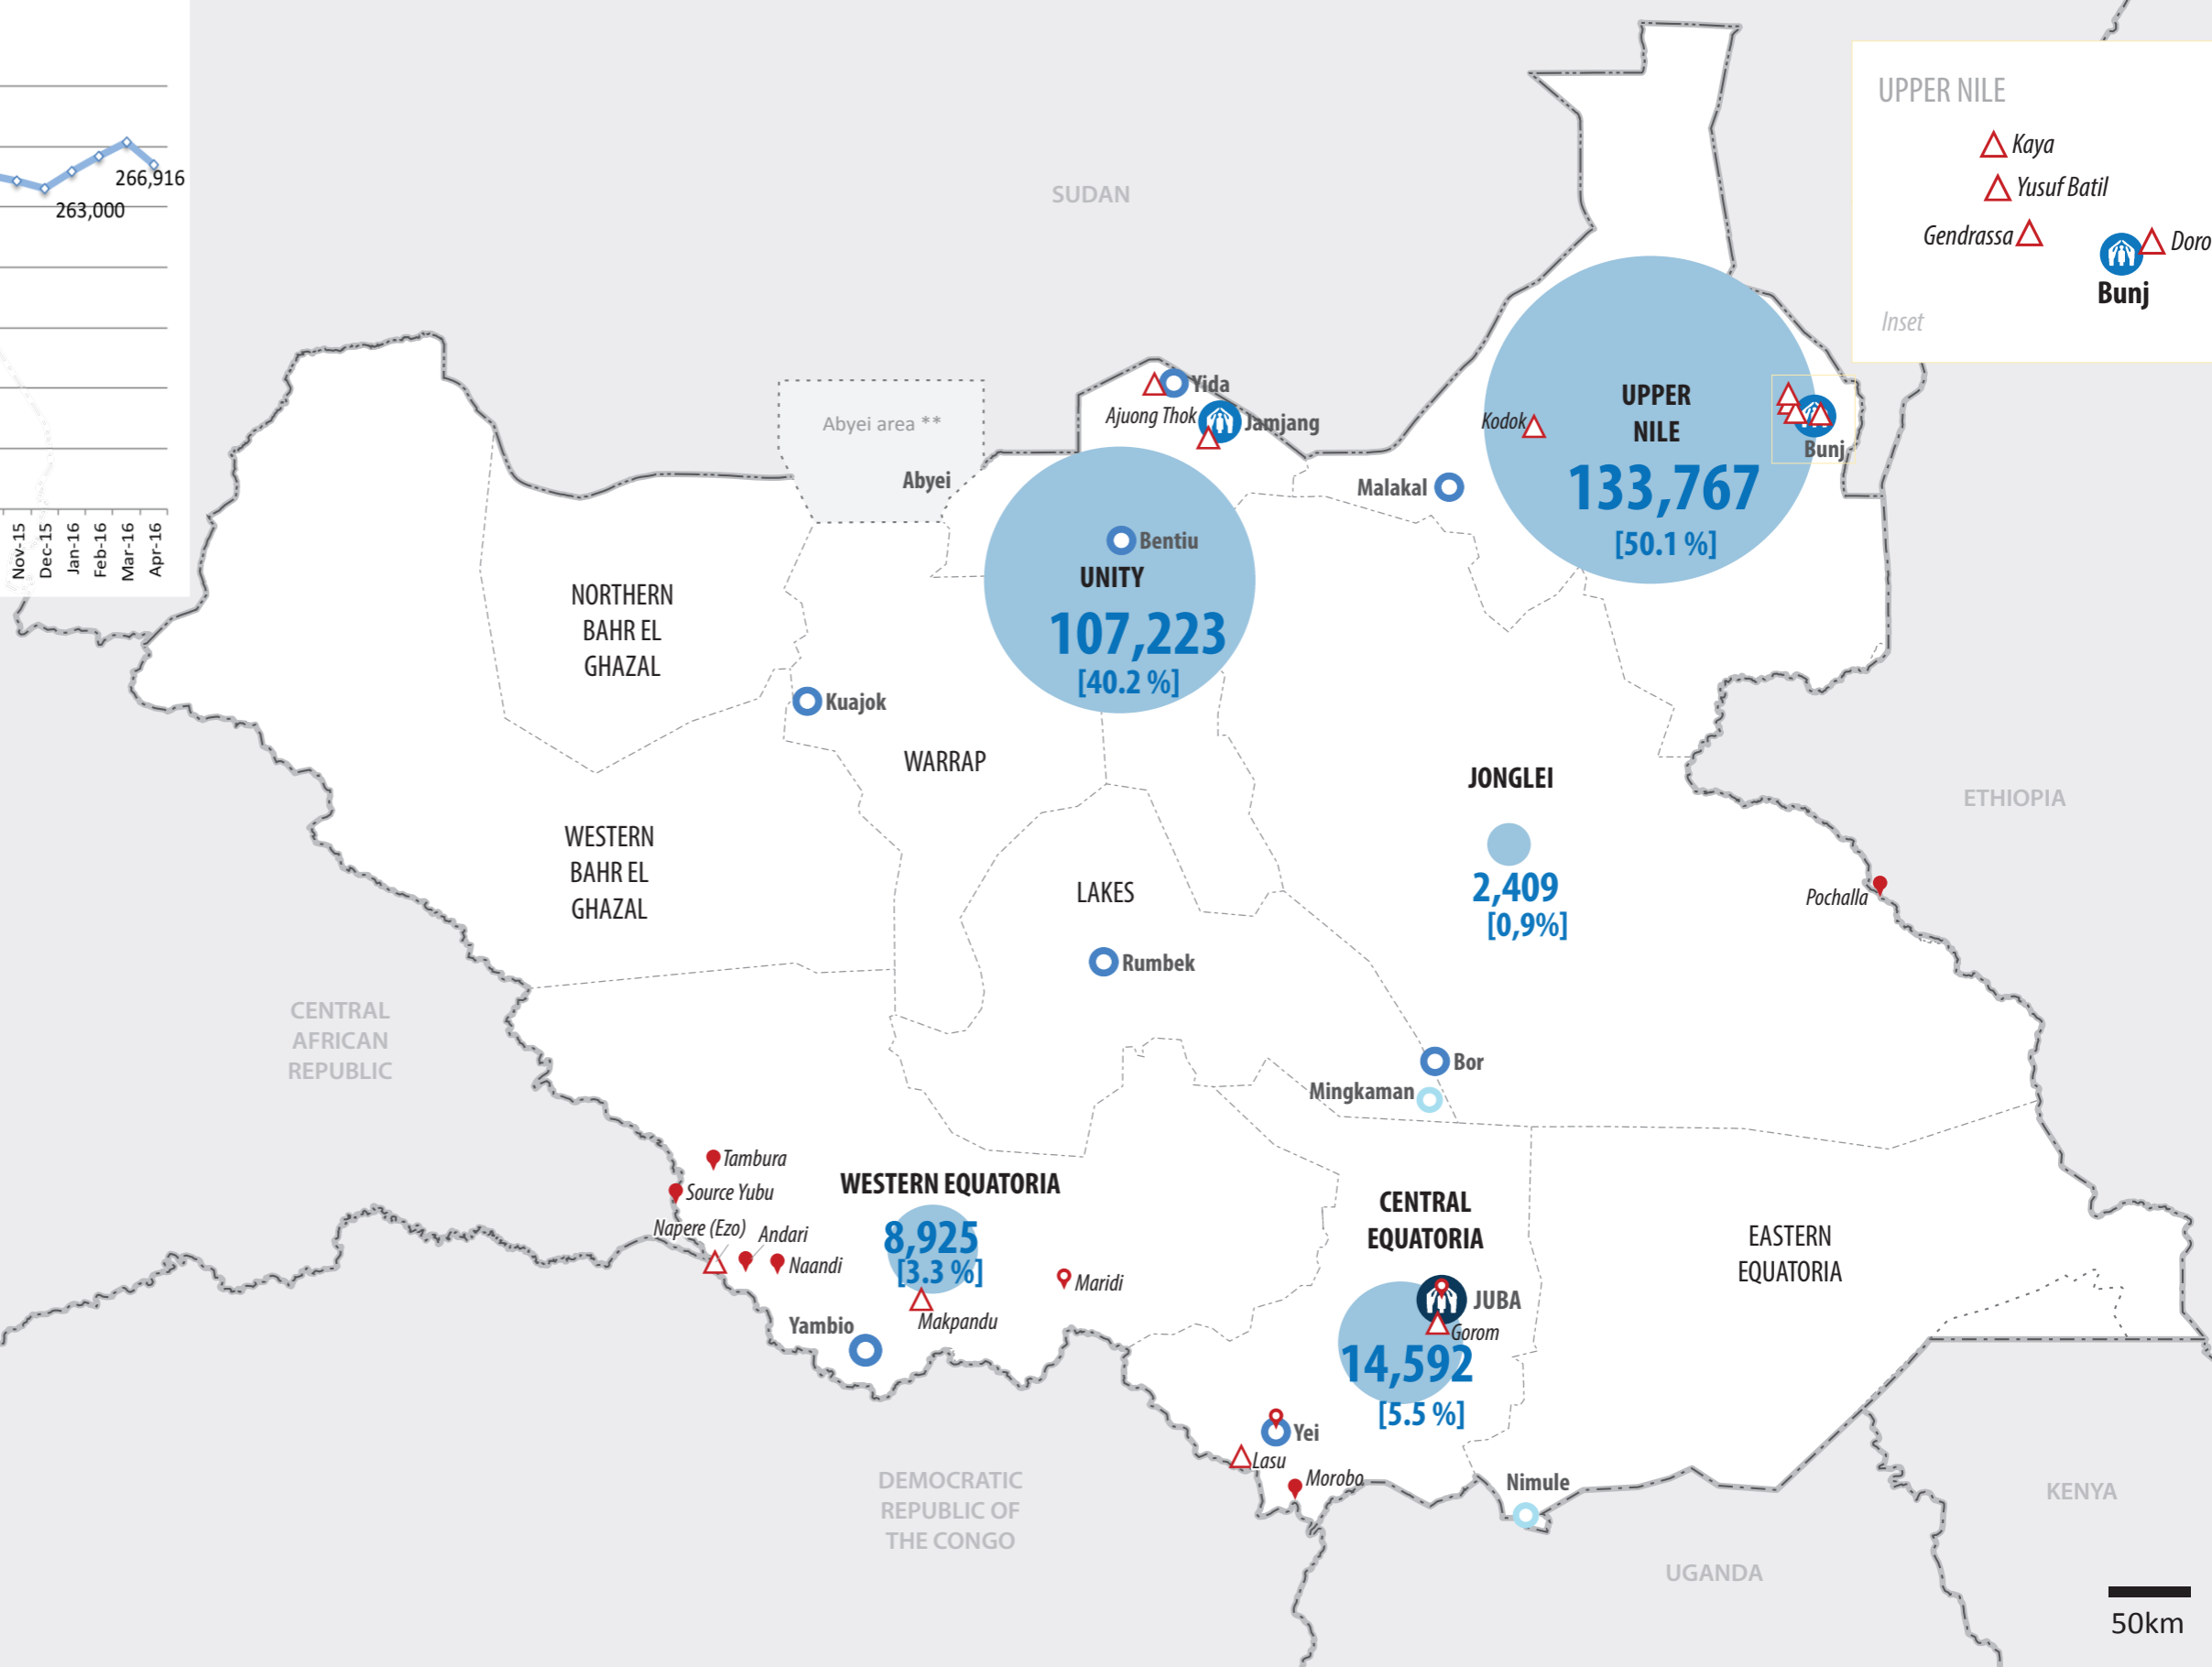

Refugees population trends by month | 2014 - 2016

266,916
total refugees hosted
in South Sudan

- UNHCR Country Office
- UNHCR Sub Office
- UNHCR Field Office
- UNHCR Field Unit
- Refugee settlement
- Refugee location
- Urban refugee location
- International boundary
- Undetermined boundary*
- State boundary

UPPER NILE

- Kaya
- Yusuf Batil
- Gendrassa
- Doro
- Bunj

Inset

The boundaries and names shown and the designations used on this map do not imply official endorsement or acceptance by the United Nations. * Final boundary between the Republic of Sudan and the Republic of South Sudan has not yet been determined. ** Final status of the Abyei area is not yet determined.