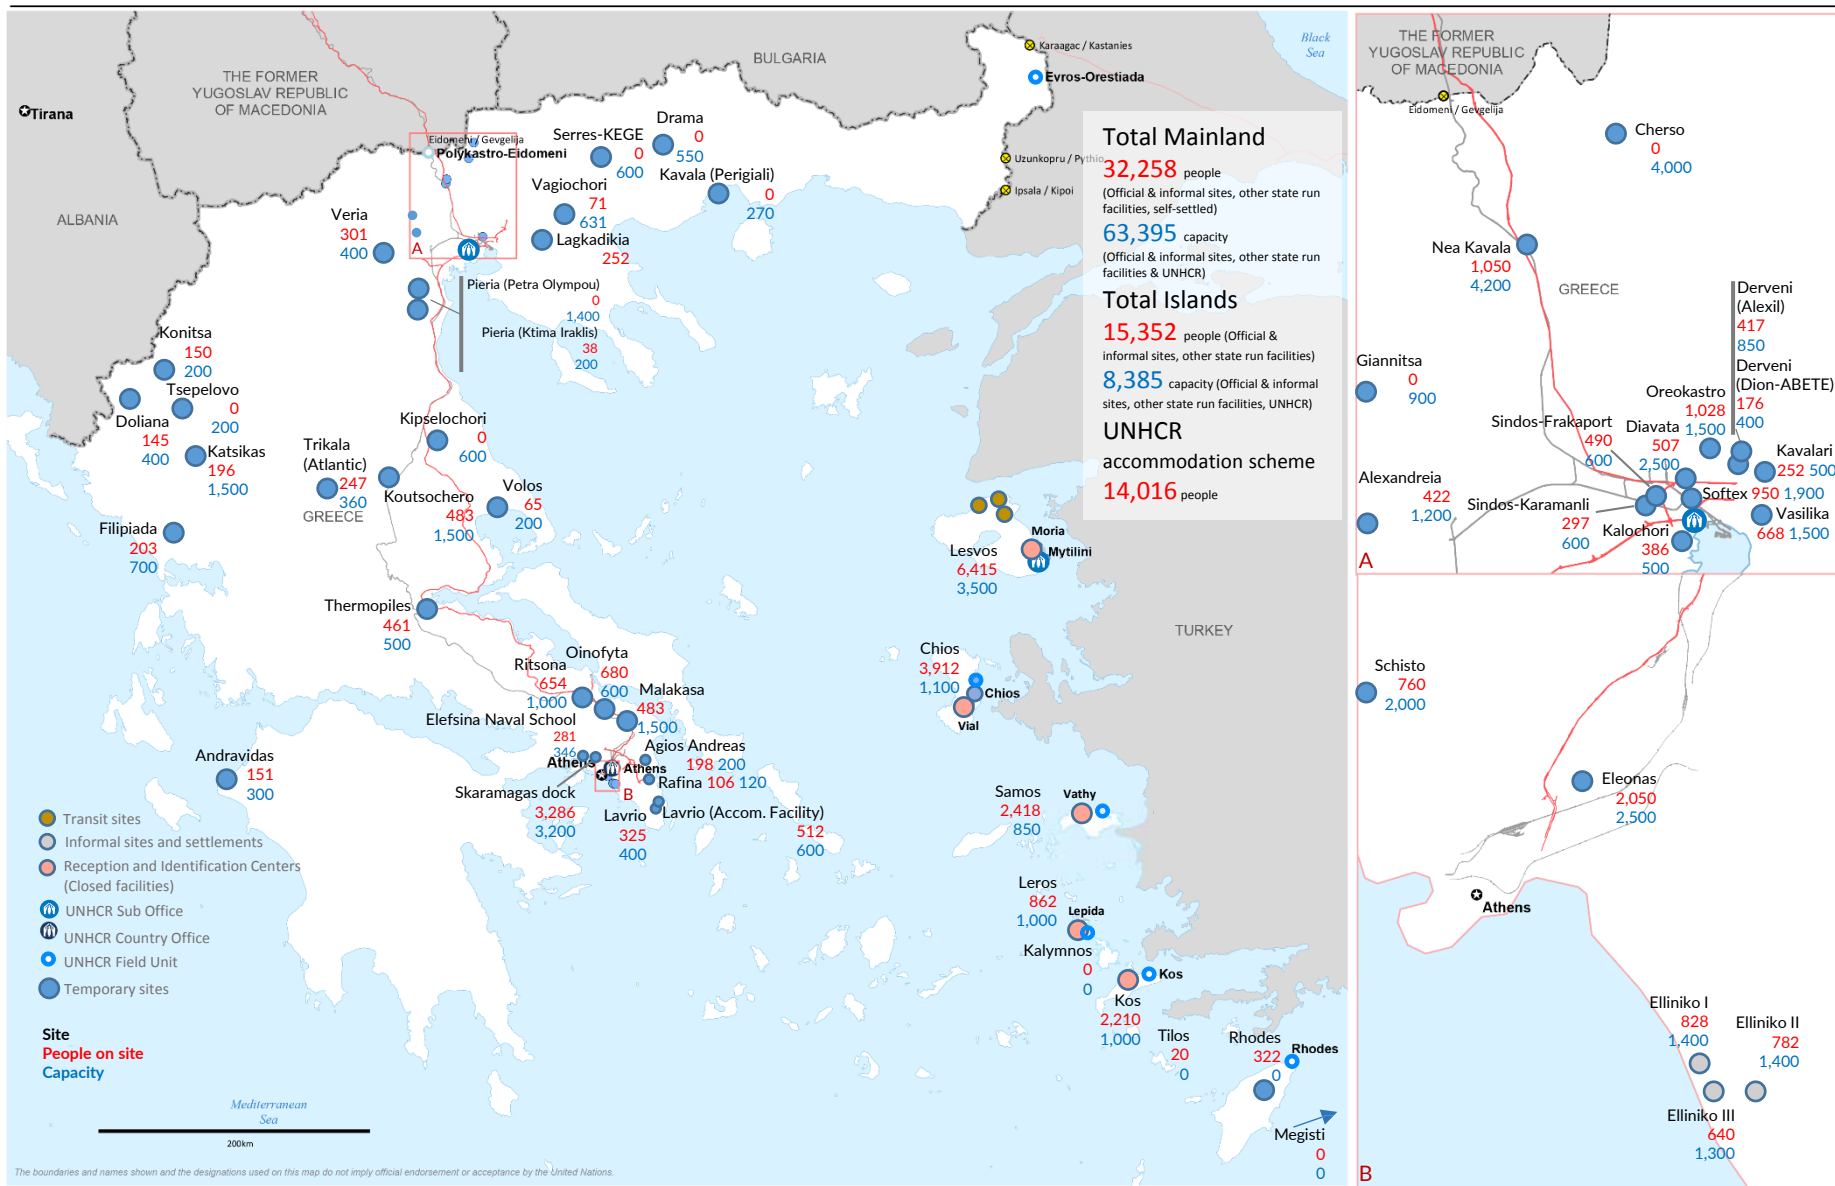

Europe Refugee Emergency

Daily map indicating capacity and occupancy (Governmental figures)

As of 15 December 2016 08:00 a.m. EET

Presence and capacity are based on Governmental figures from the Coordination Centre for the Management of the Refugee Crisis, as of 15/12/2016 08:00 a.m. Eastern European Time. Online map with additional information: <http://www.unhcr.gr/sites>

Funded by European Union Humanitarian Aid