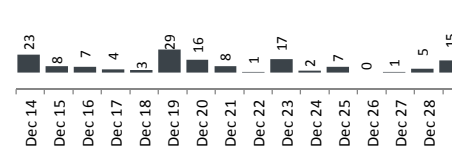

Registration Statistics

Registered on 28 Dec 2016

Mahama	80
Kigali	
Nyarushishi	
<b>Total</b>	<b>80</b>

Camp / Reception Centre Population

Bugesera*	220	90
Nyanza*	156	73
Nyarushishi*	-	-
Mahama	52,652	19,024
Gatore*	257	202
Kigali	27,029	12,569
Huye	3,252	1,198
<b>Total</b>	<b>83,566</b>	<b>33,156</b>

Total Arrivals

Mahama / Gatore Arrivals

	<b>83,566</b>	Total Active Refugees
	82,756	Registered L2
	810	Registered L1**
	8,202	Temporarily Inactivated***
	91,768	Active + Inactive Refugees

Nyanza Arrivals:1 Bugesera Arrivals:0 Nyarushishi Arrivals: 0