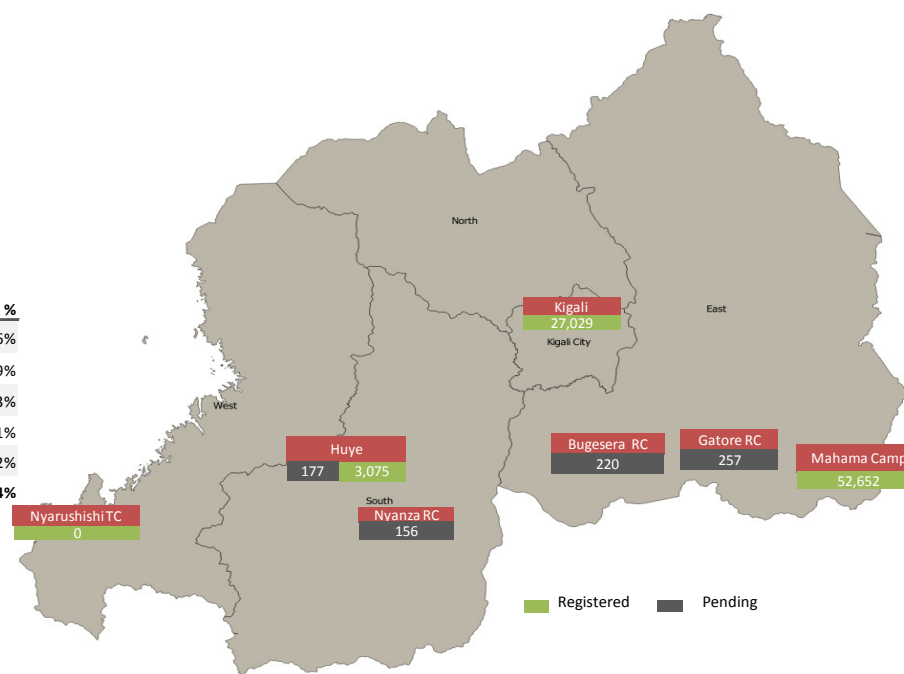

Total Arrivals

Mahama / Gatore Arrivals

	<b>83,566</b>	Total Active Refugees
	82,756	Registered L2
	810	Registered L1**
	8,202	Temporarily Inactivated***
	91,768	Active + Inactive Refugees

Nyanza Arrivals:1 Bugesera Arrivals:0 Nyarushishi Arrivals: 0

Daily Registration Trends

Area of Origin

Kirundo	34,704
Bujumbura Mairie	29,719
Muyinga	7,646
Ngozi	3,151
Karuzi	1,153
Kayanza	922
Cibitoke	616
Ruyigi	427
Gitega	491
Bubanza	397
Others	3,530
<b>Total</b>	<b>82,756</b>

Age Cohort

Age Cohort	Female	Male	Total	%
0 - 4 years	6,395	6,723	13,118	16%
5 - 11 years	7,676	7,760	15,436	19%
12 - 17 years	5,090	5,447	10,537	13%
18 - 59 years	20,867	21,128	41,995	51%
60 + years	1,083	587	1,670	2%
<b>Total</b>	<b>41,111</b>	<b>41,645</b>	<b>82,756</b>	<b>74%</b>

Dependants of Burundian Refugees - Other Nationalities

Origin	Female	Male	Total
Rwanda	268	26	294
Tanzania	2	1	3
Belgium	1		1
Kenya	1		1
Uganda	1		1
<b>Total</b>	<b>273</b>	<b>27</b>	<b>300</b>

\* Source: MIDIMAR. All other sources are UNHCR