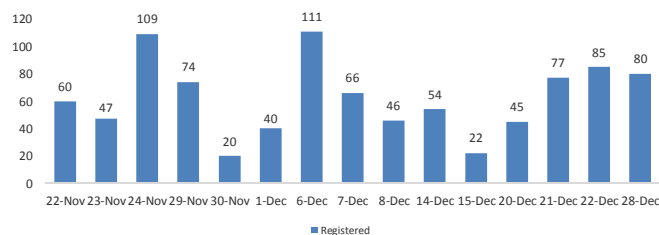

Registration Statistics

Registered on 28 Dec 2016

Mahama	80
Kigali	
Nyarushishi	
<b>Total</b>	<b>80</b>

Camp / Reception Centre Population

Bugesera*	220	90
Nyanza*	156	73
Nyarushishi*	-	-
Mahama	52,652	19,024
Gatore*	257	202
Kigali	27,029	12,569
Huye	3,252	1,198
<b>Total</b>	<b>83,566</b>	<b>33,156</b>

Total Arrivals

Mahama / Gatore Arrivals

	<b>83,566</b>	Total Active Refugees
	82,756	Registered L2
	810	Registered L1**
	8,202	Temporarily Inactivated***
	91,768	Active + Inactive Refugees

Nyanza Arrivals:1 Bugesera Arrivals:0 Nyarushishi Arrivals: 0

Daily Registration Trends

Area of Origin

Kirundo	34,704
Bujumbura Mairie	29,719
Muyinga	7,646
Ngozi	3,151
Karuzi	1,153
Kayanza	922
Cibitoke	616
Ruyigi	427
Gitega	491
Bubanza	397
Others	3,530
<b>Total</b>	<b>82,756</b>

Age Cohort

Age Cohort	Female	Male	Total	%
0 - 4 years	6,395	6,723	13,118	16%
5 - 11 years	7,676	7,760	15,436	19%
12 - 17 years	5,090	5,447	10,537	13%
18 - 59 years	20,867	21,128	41,995	51%
60 + years	1,083	587	1,670	2%
<b>Total</b>	<b>41,111</b>	<b>41,645</b>	<b>82,756</b>	<b>74%</b>