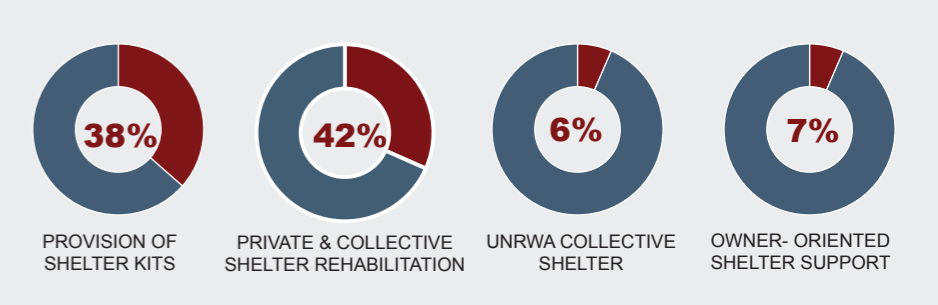

# SYRIA: SHELTER RESPONSE SNAPSHOT

Reporting Period: January - August 2016

**Shelter Sector**  
Syria - Damascus Hub  
Sheltercluster.org  
Coordinating Humanitarian Shelter

## TOTAL BENEFICIARIES REACHED / SERVED

## BENEFICIARIES REACHED PER GOVERNORATE

## BENEFICIARIES REACHED BY TYPE OF SUPPORT