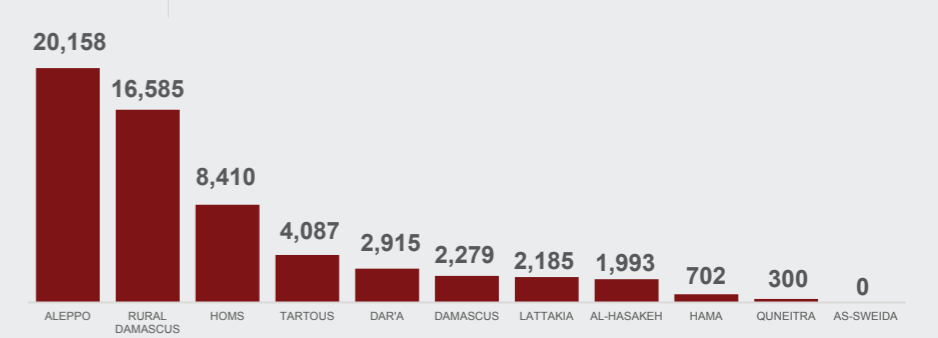

# SYRIA: SHELTER RESPONSE SNAPSHOT

Reporting Period: January - August 2016

**Shelter Sector**  
Syria - Damascus Hub  
Sheltercluster.org  
Coordinating Humanitarian Shelter

## TOTAL BENEFICIARIES REACHED / SERVED

## BENEFICIARIES REACHED PER GOVERNORATE