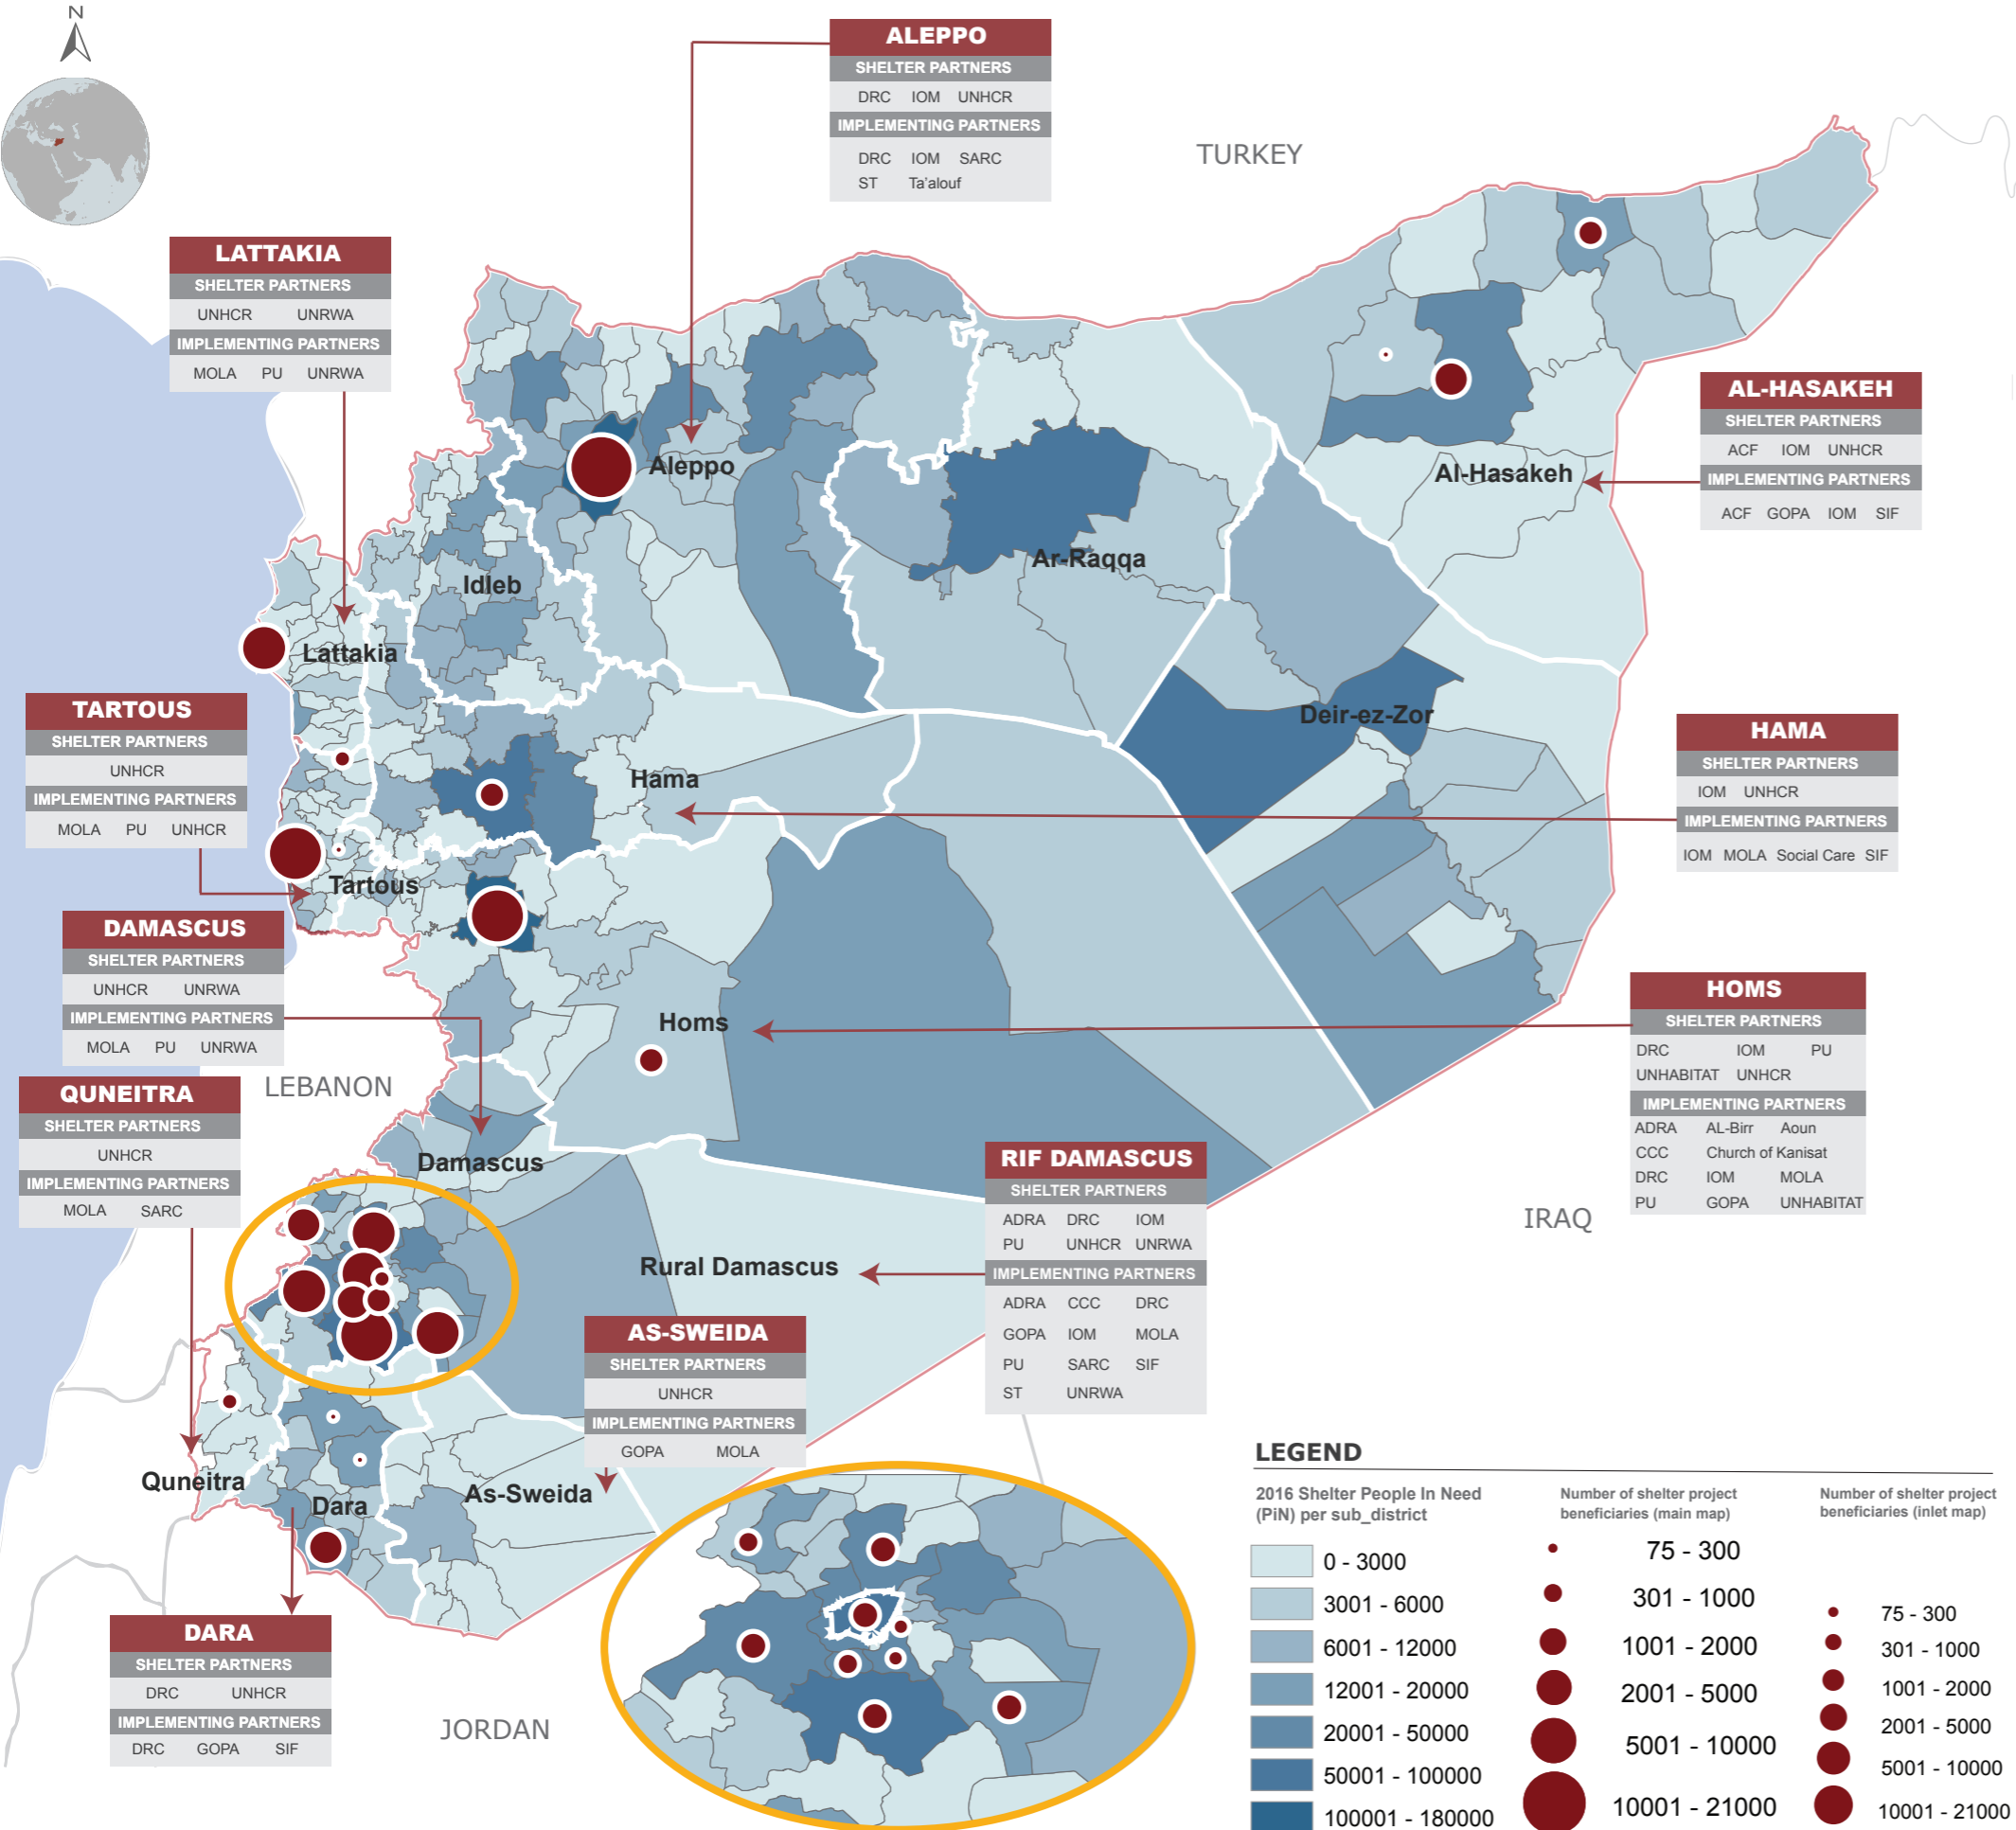

# SYRIA: SHELTER RESPONSE SNAPSHOT

Reporting Period: January - August 2016

**Shelter Sector**  
Syria - Damascus Hub  
Sheltercluster.org  
Coordinating Humanitarian Shelter

## TOTAL BENEFICIARIES REACHED / SERVED

## BENEFICIARIES REACHED PER GOVERNORATE

## BENEFICIARIES REACHED BY TYPE OF SUPPORT