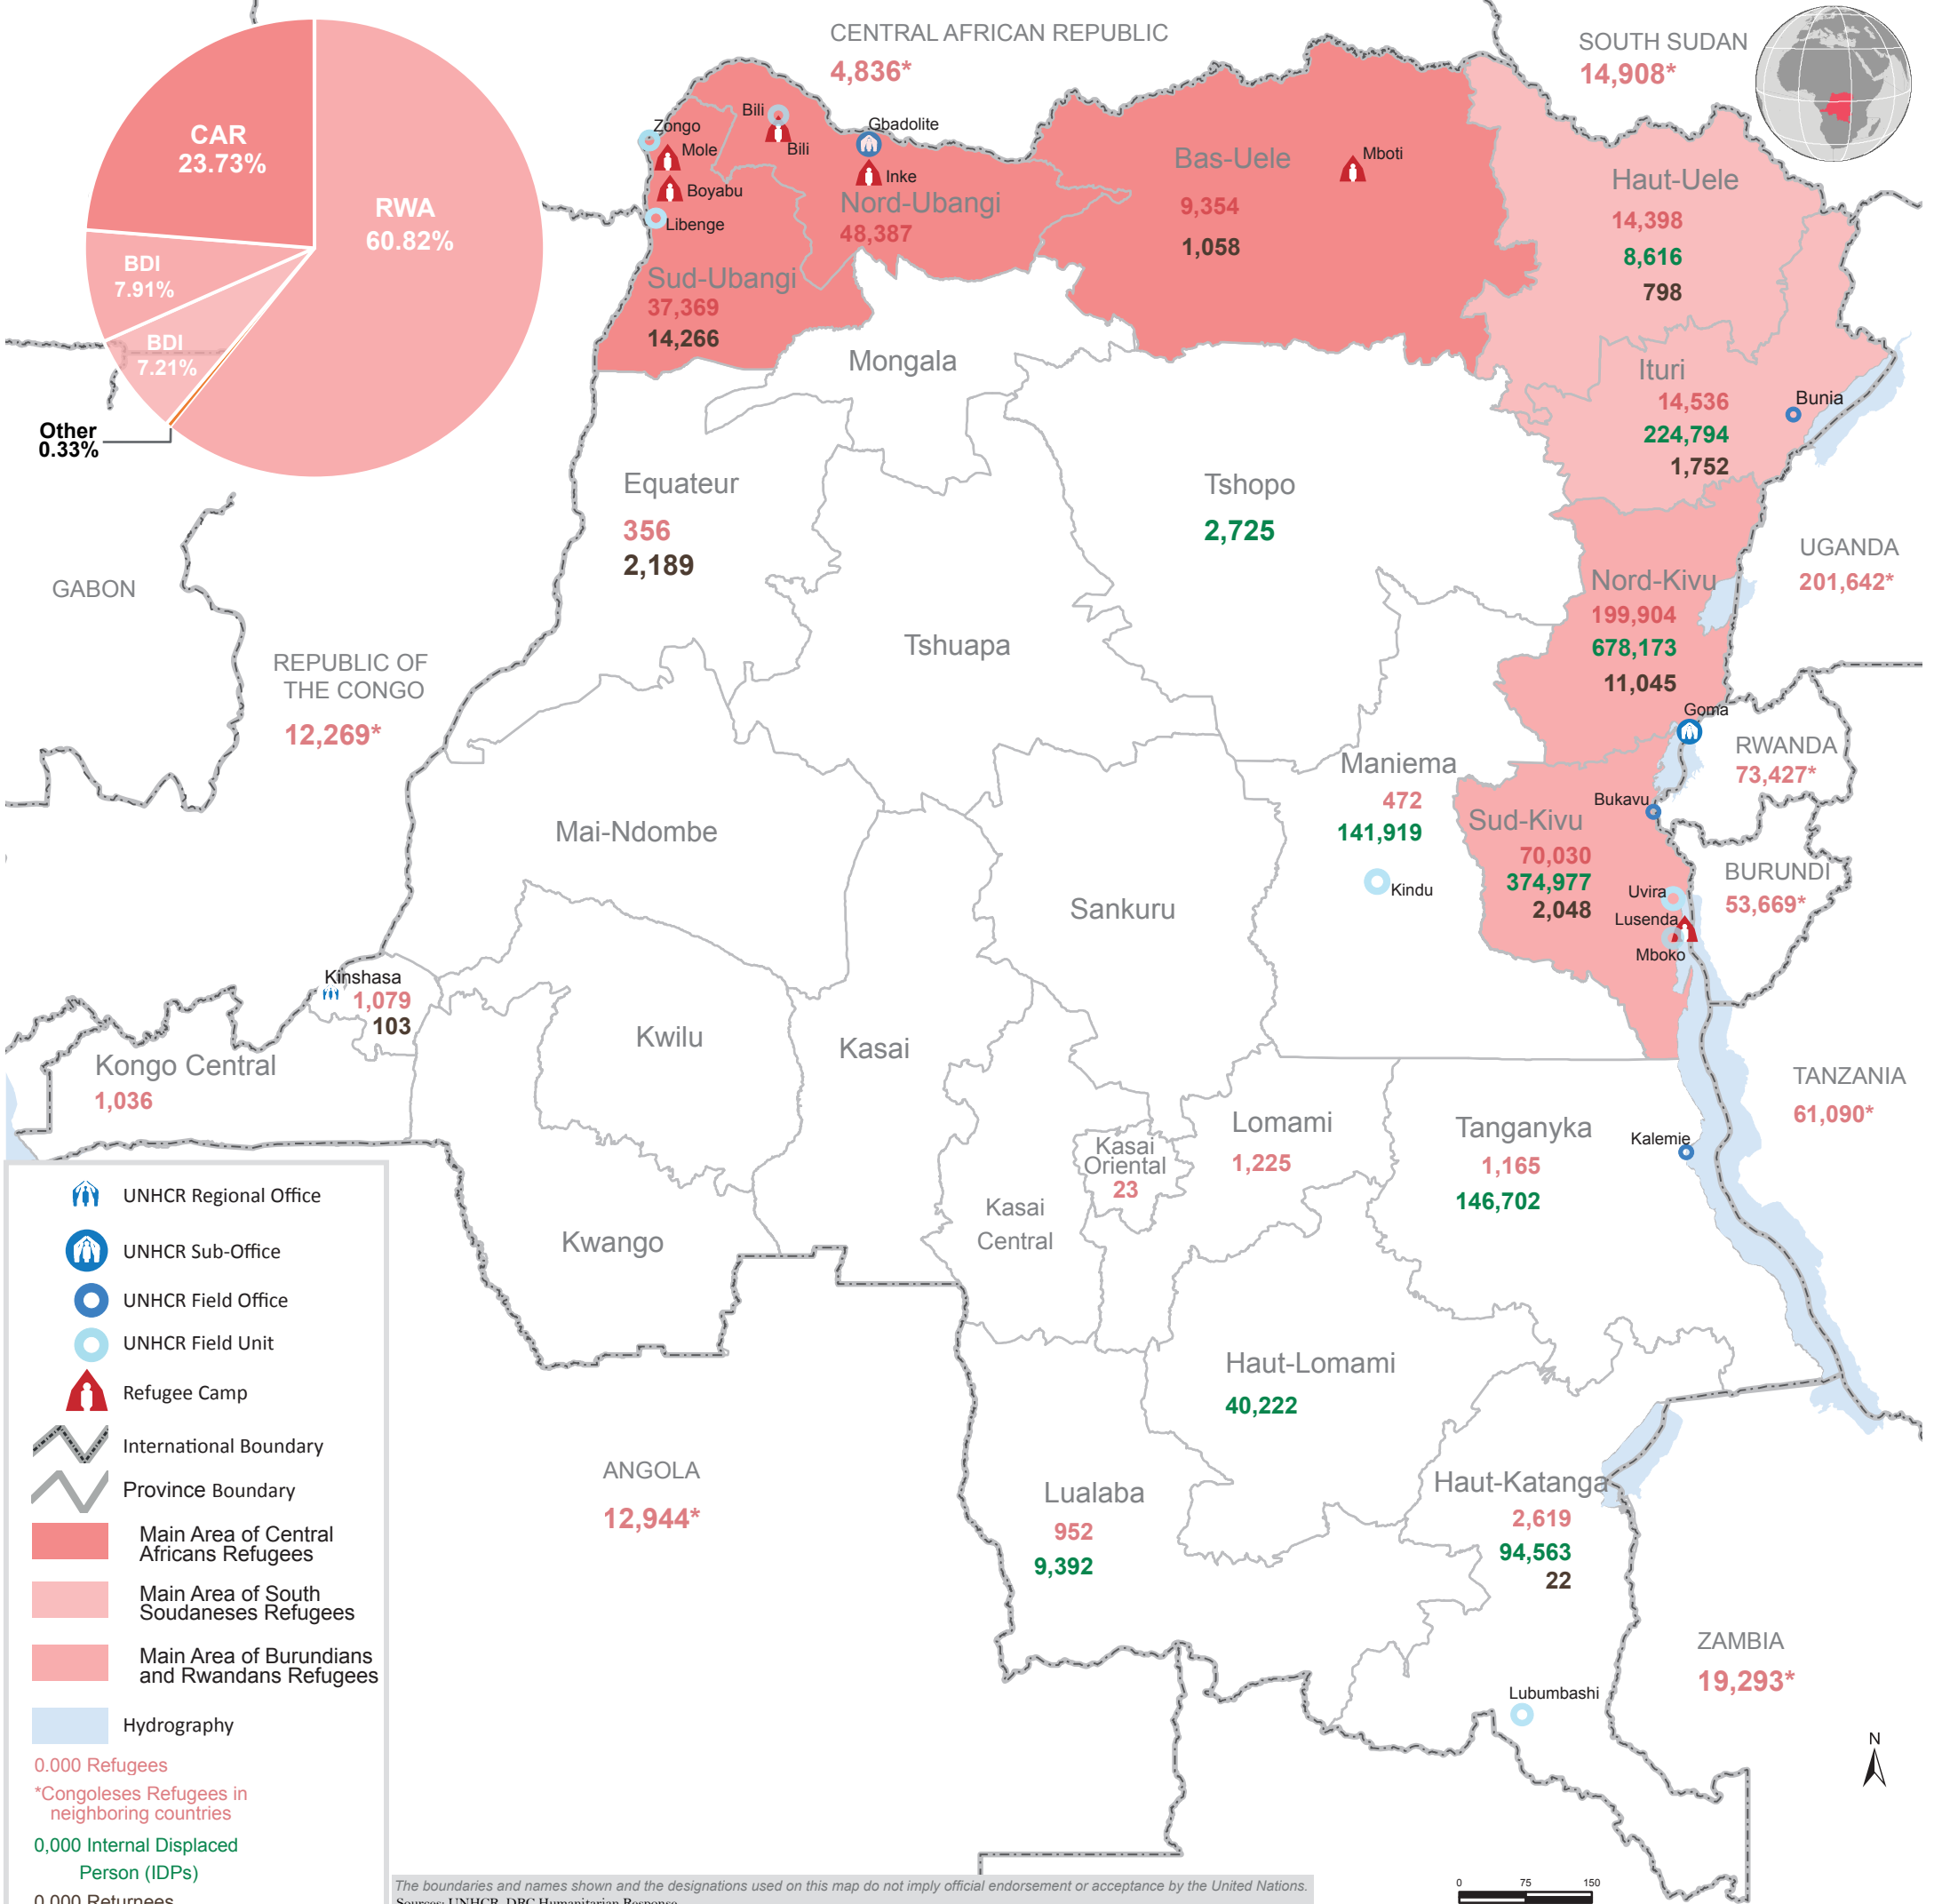

Democratic Republic of Congo

Refugees, Returnees and IDPs

Situation as of August 31, 2016

Key Figure	Refugees: 402,905	Internally Displaced Persons: 1,722,082 <small>**Internally Displaced Persons in DRC as of June 30, 2016</small>	Returnees: 33,282 <small>*Congoleses refugees who returned to the DRC (From 2014 to August 2016)</small>
-------------------	--------------------------	--	--

KINSHASA AIRD, ADSSE, CNR	TANGANYIKA, HAUT-KATANGA, LOMAMI AND HAUT-LOMAMI AIRD, SEARCH, CNR	BAS-UELE AIRD, ADES, ADSSE, TSF, COOPI, INTERSOS, CNR
NORTH AND SOUTH UBANGI AIRD, ADES, ADSSE, CNR, AIDES	SOUTH-KIVU AIRD, ADES, INTERSOS, CNR	NORTH-KIVU AIRD, INTERSOS, AIDES, MIDEFEHOPS, CNR
HAUT-UELE, ITURI, TSHOPO AIRD, COOPI, INTERSOS, CNR		