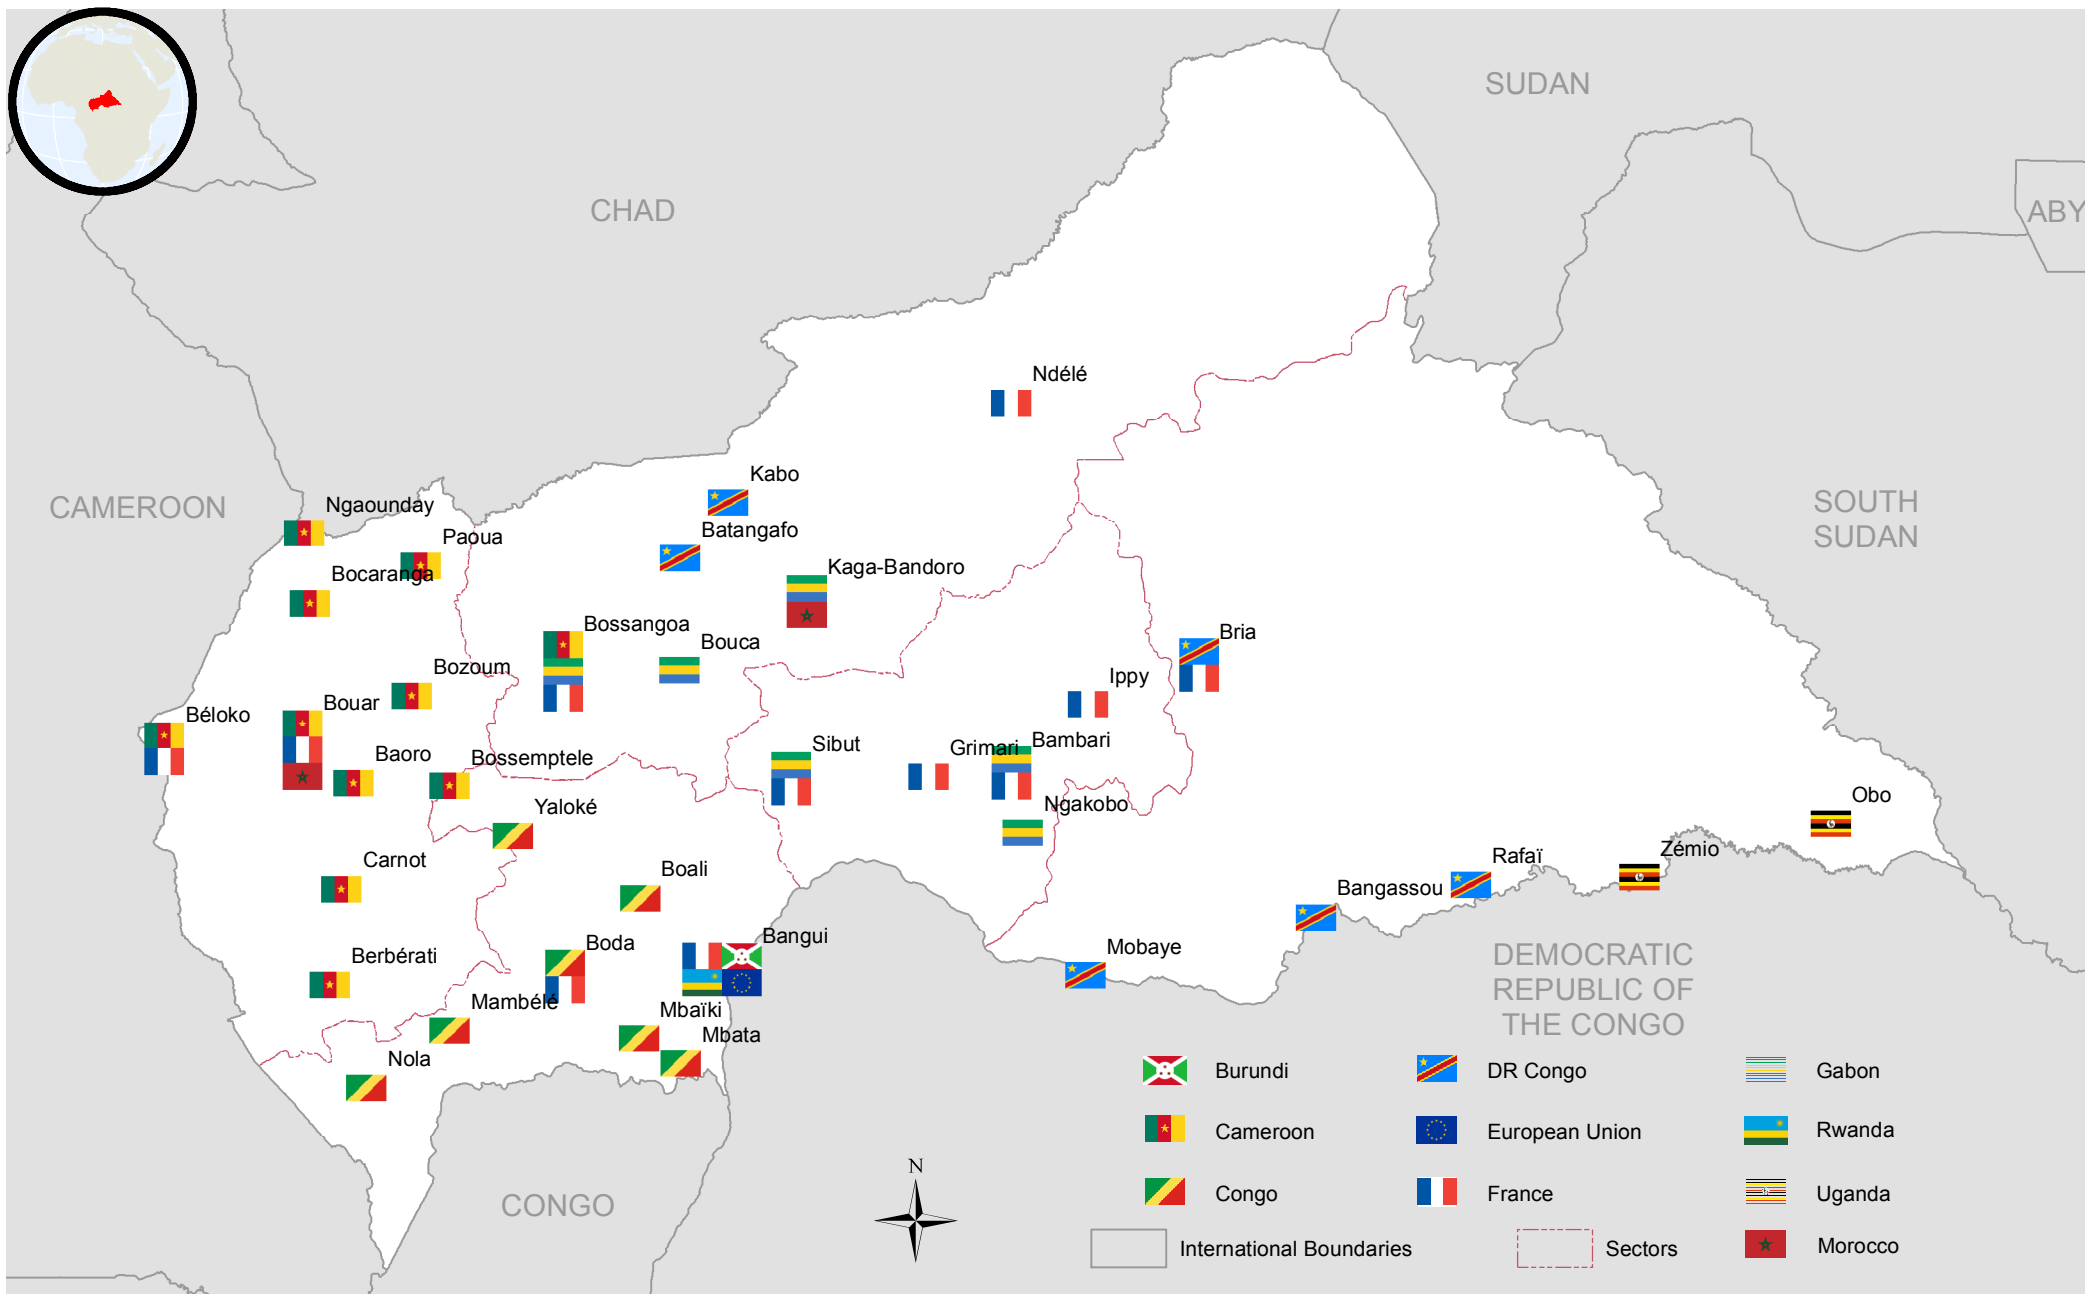

# CENTRAL AFRICAN REPUBLIC: Force Deployment (as at 22 May 2014)

The boundaries and names shown and the designations used on this map do not imply official endorsement or acceptance.

Creation date: 22 May 2014

Sources: Force deployment - Civil-Military Coordination. Africa nation forces are deployed as part of the African-led International Support Mission to the Central African Republic (MISCA), except Uganda which is part of the African Union Regional Task Force (AU-RTF), and Moroccan Guard Force (MGF) who are part of UN DPKO/MISCA