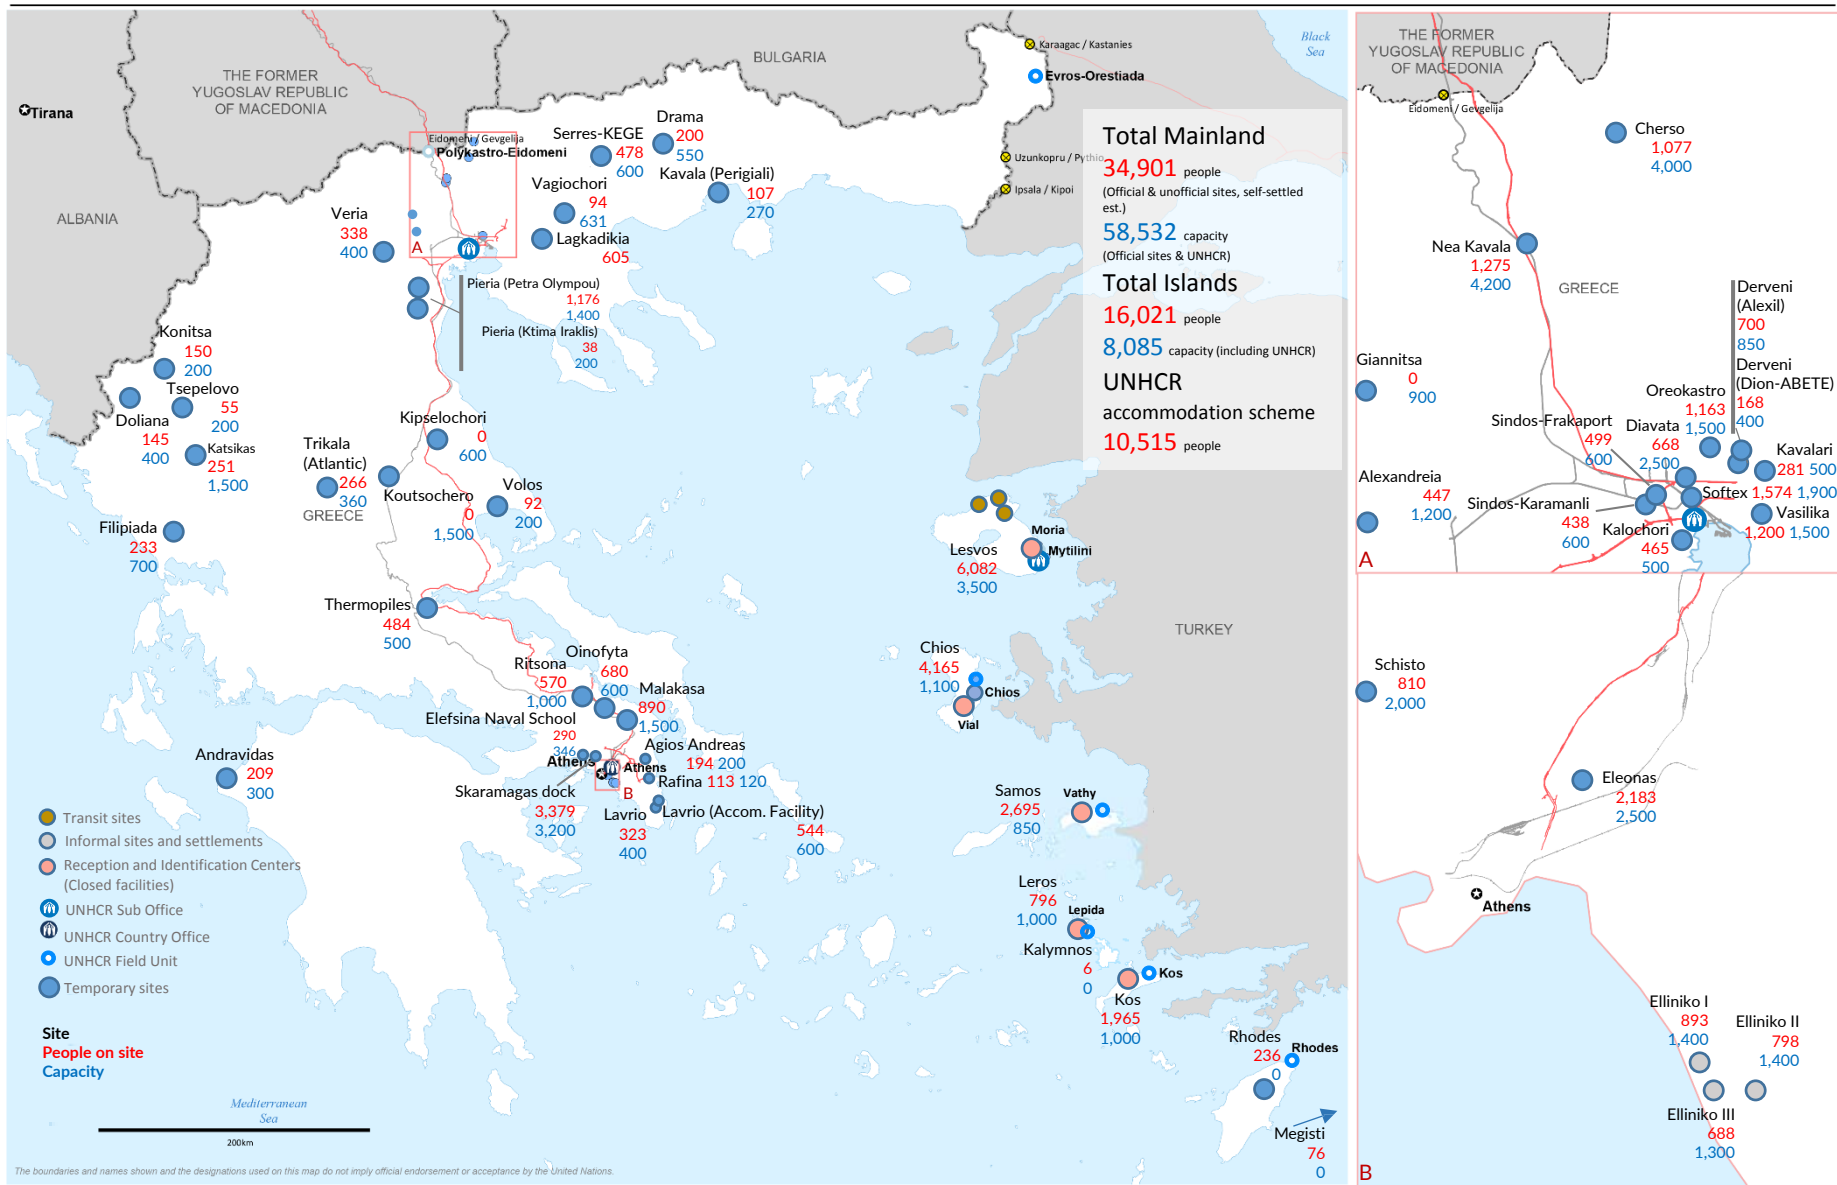

Europe Refugee Emergency

Daily map indicating capacity and occupancy (Governmental figures)

As of 4 November 2016 08:00 a.m. EET

Presence and capacity are based on Governmental figures from the Coordination Centre for the Management of the Refugee Crisis, as of 04/11/2016 08:00 a.m. Eastern European Time. Online map with additional information: <http://www.unhcr.gr/sites>

Funded by European Union Humanitarian Aid