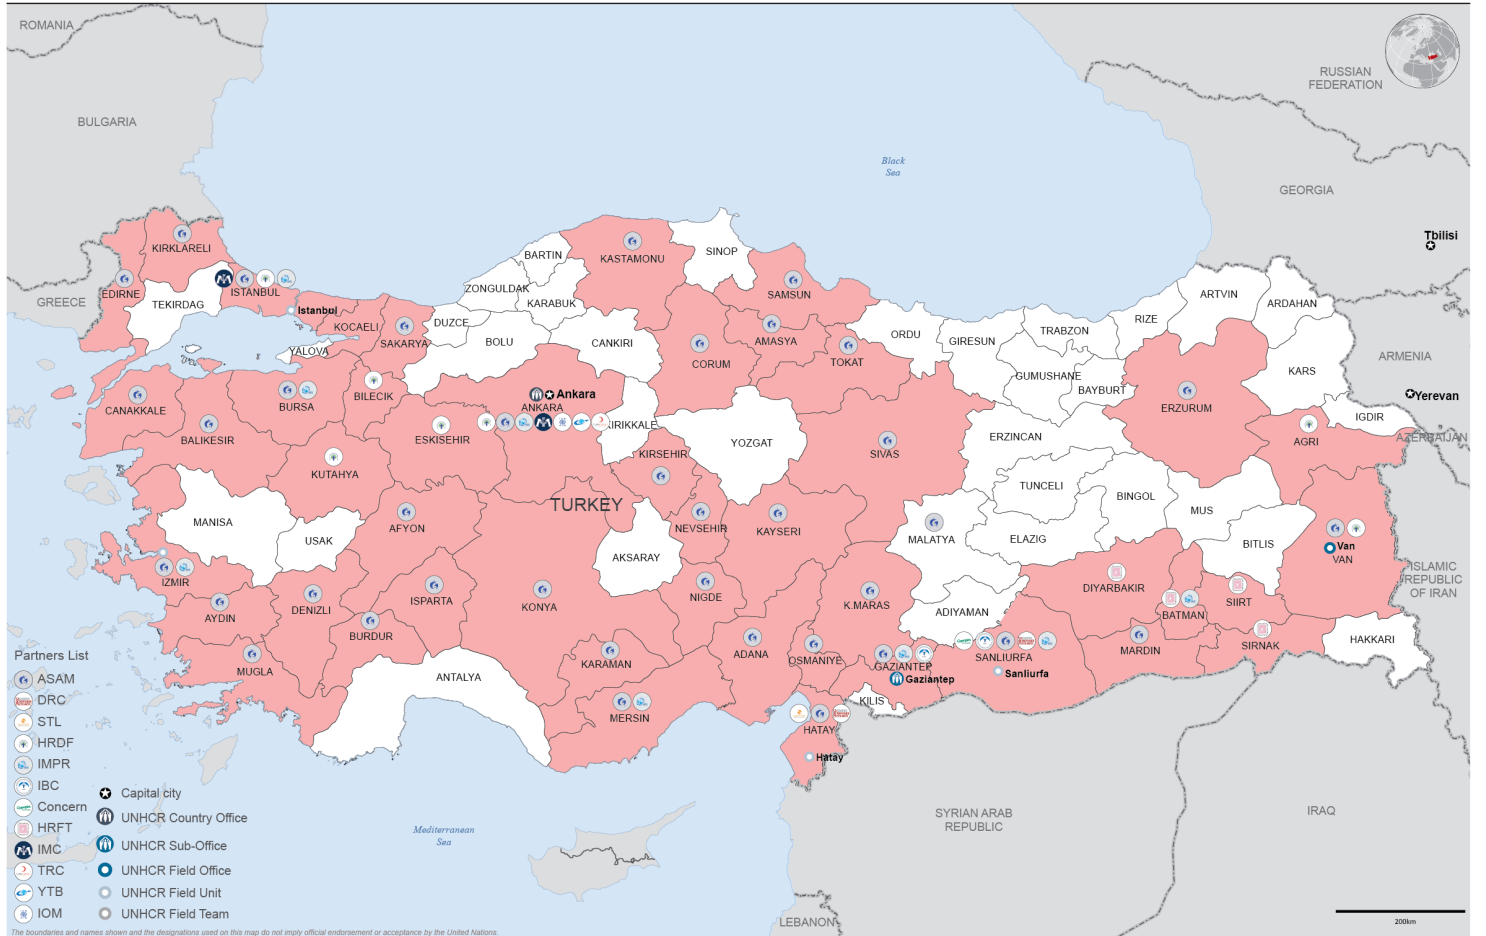

Turkey

UNHCR and Partners in Turkey

as of 01 December 2016