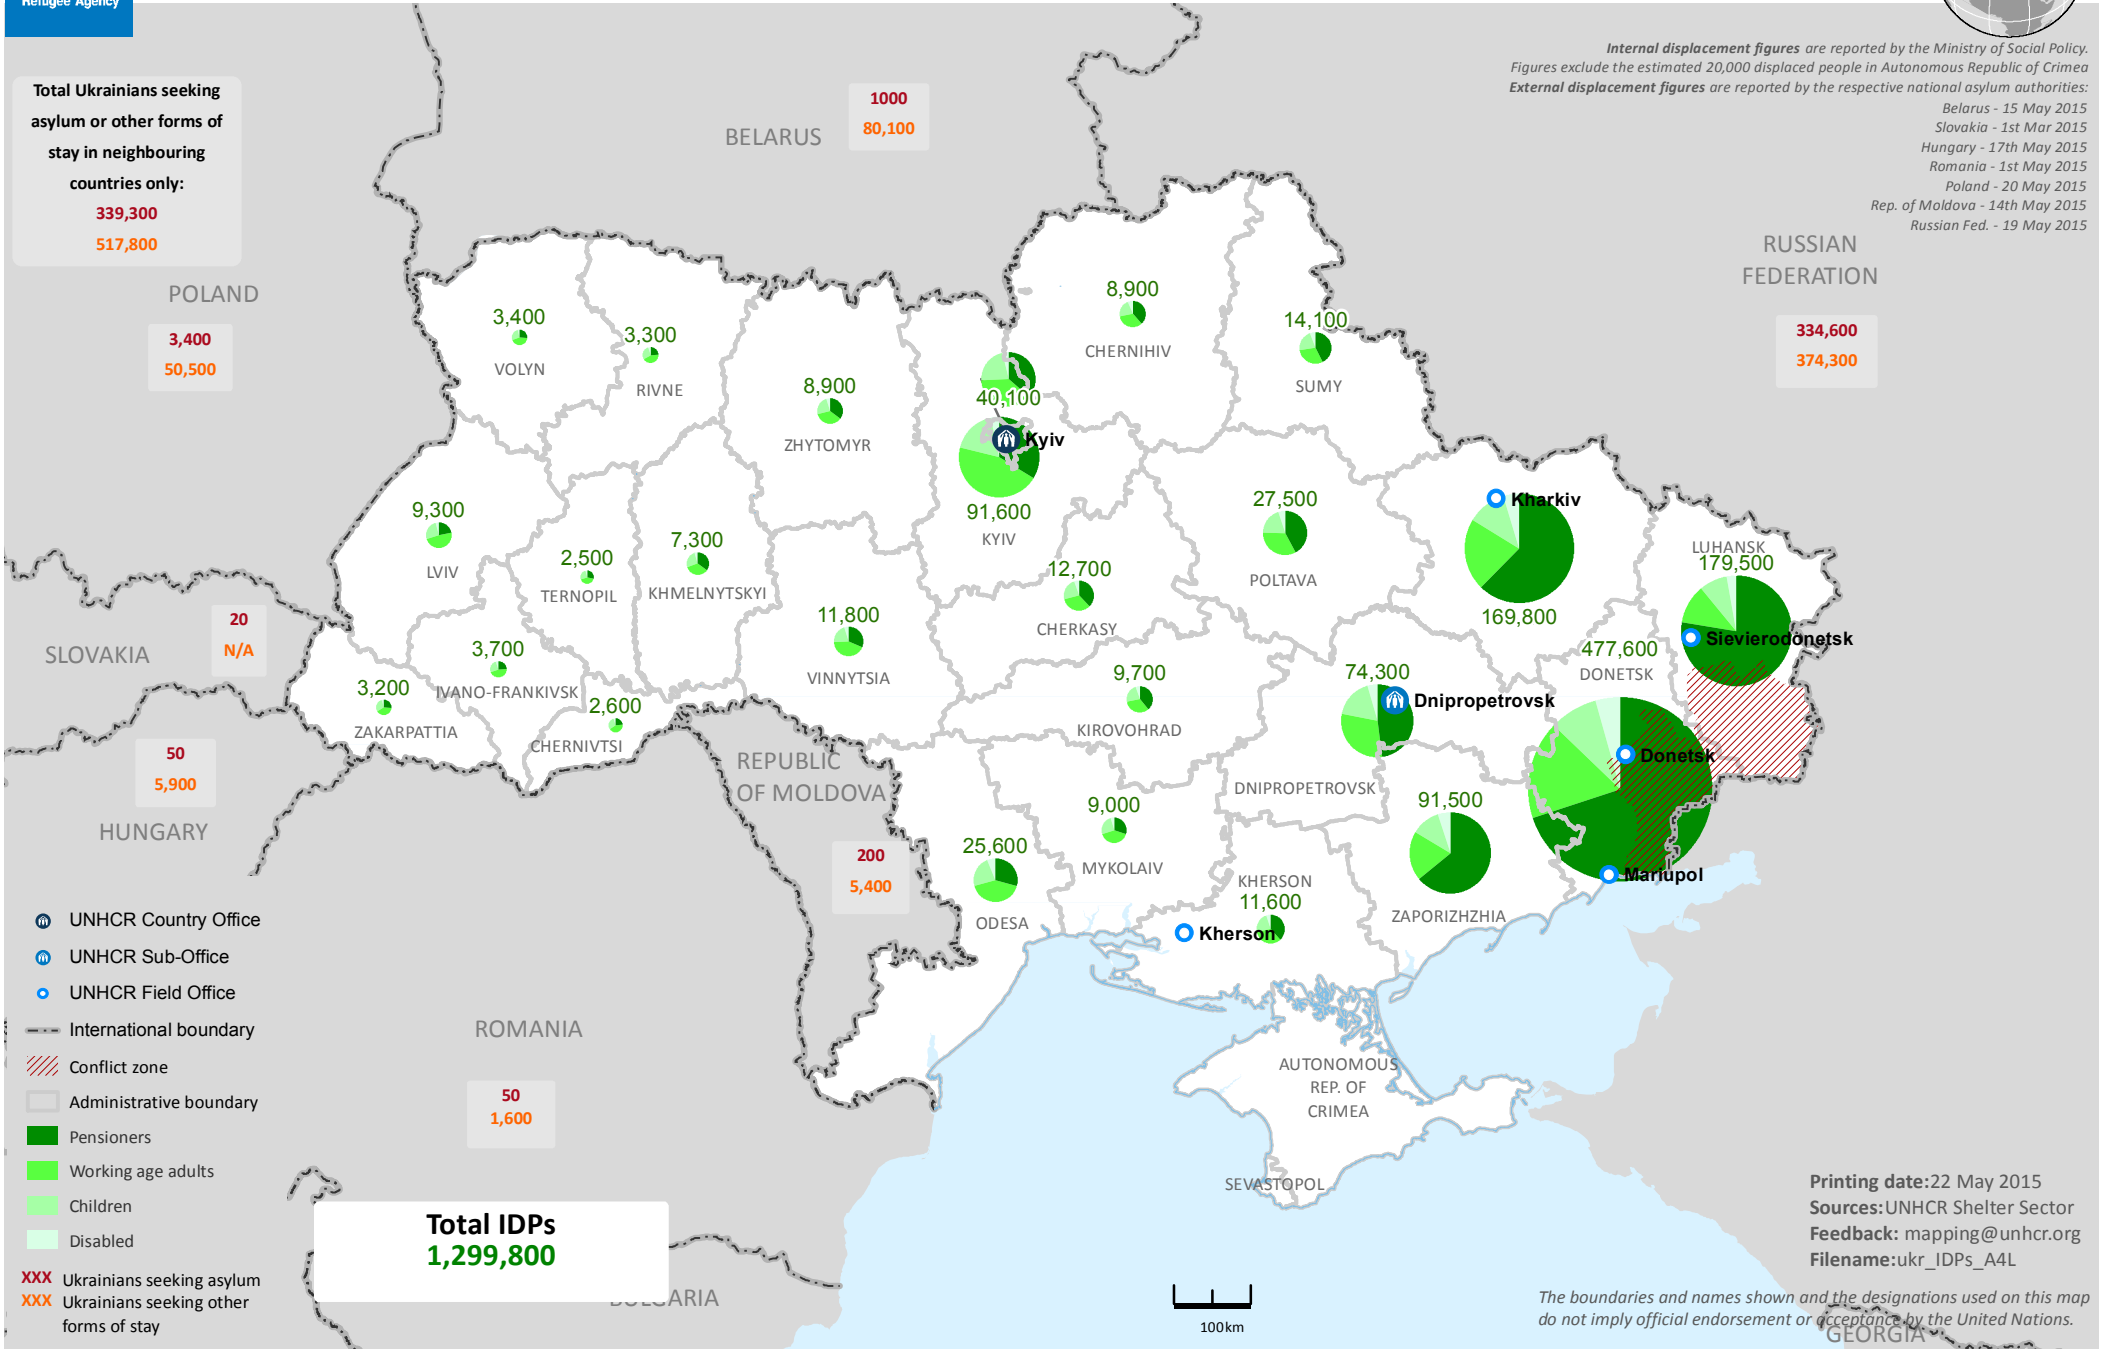

Total Ukrainians seeking asylum or other forms of stay in neighbouring countries only:
339,300
517,800

Internal displacement figures are reported by the Ministry of Social Policy. Figures exclude the estimated 20,000 displaced people in Autonomous Republic of Crimea. External displacement figures are reported by the respective national asylum authorities:
 Belarus - 15 May 2015
 Slovakia - 1st Mar 2015
 Hungary - 17th May 2015
 Romania - 1st May 2015
 Poland - 20 May 2015
 Rep. of Moldova - 14th May 2015
 Russian Fed. - 19 May 2015

Printing date: 22 May 2015
 Sources: UNHCR Shelter Sector
 Feedback: mapping@unhcr.org
 Filename: ukr_IDPs_A4L

The boundaries and names shown and the designations used on this map do not imply official endorsement or acceptance by the United Nations.