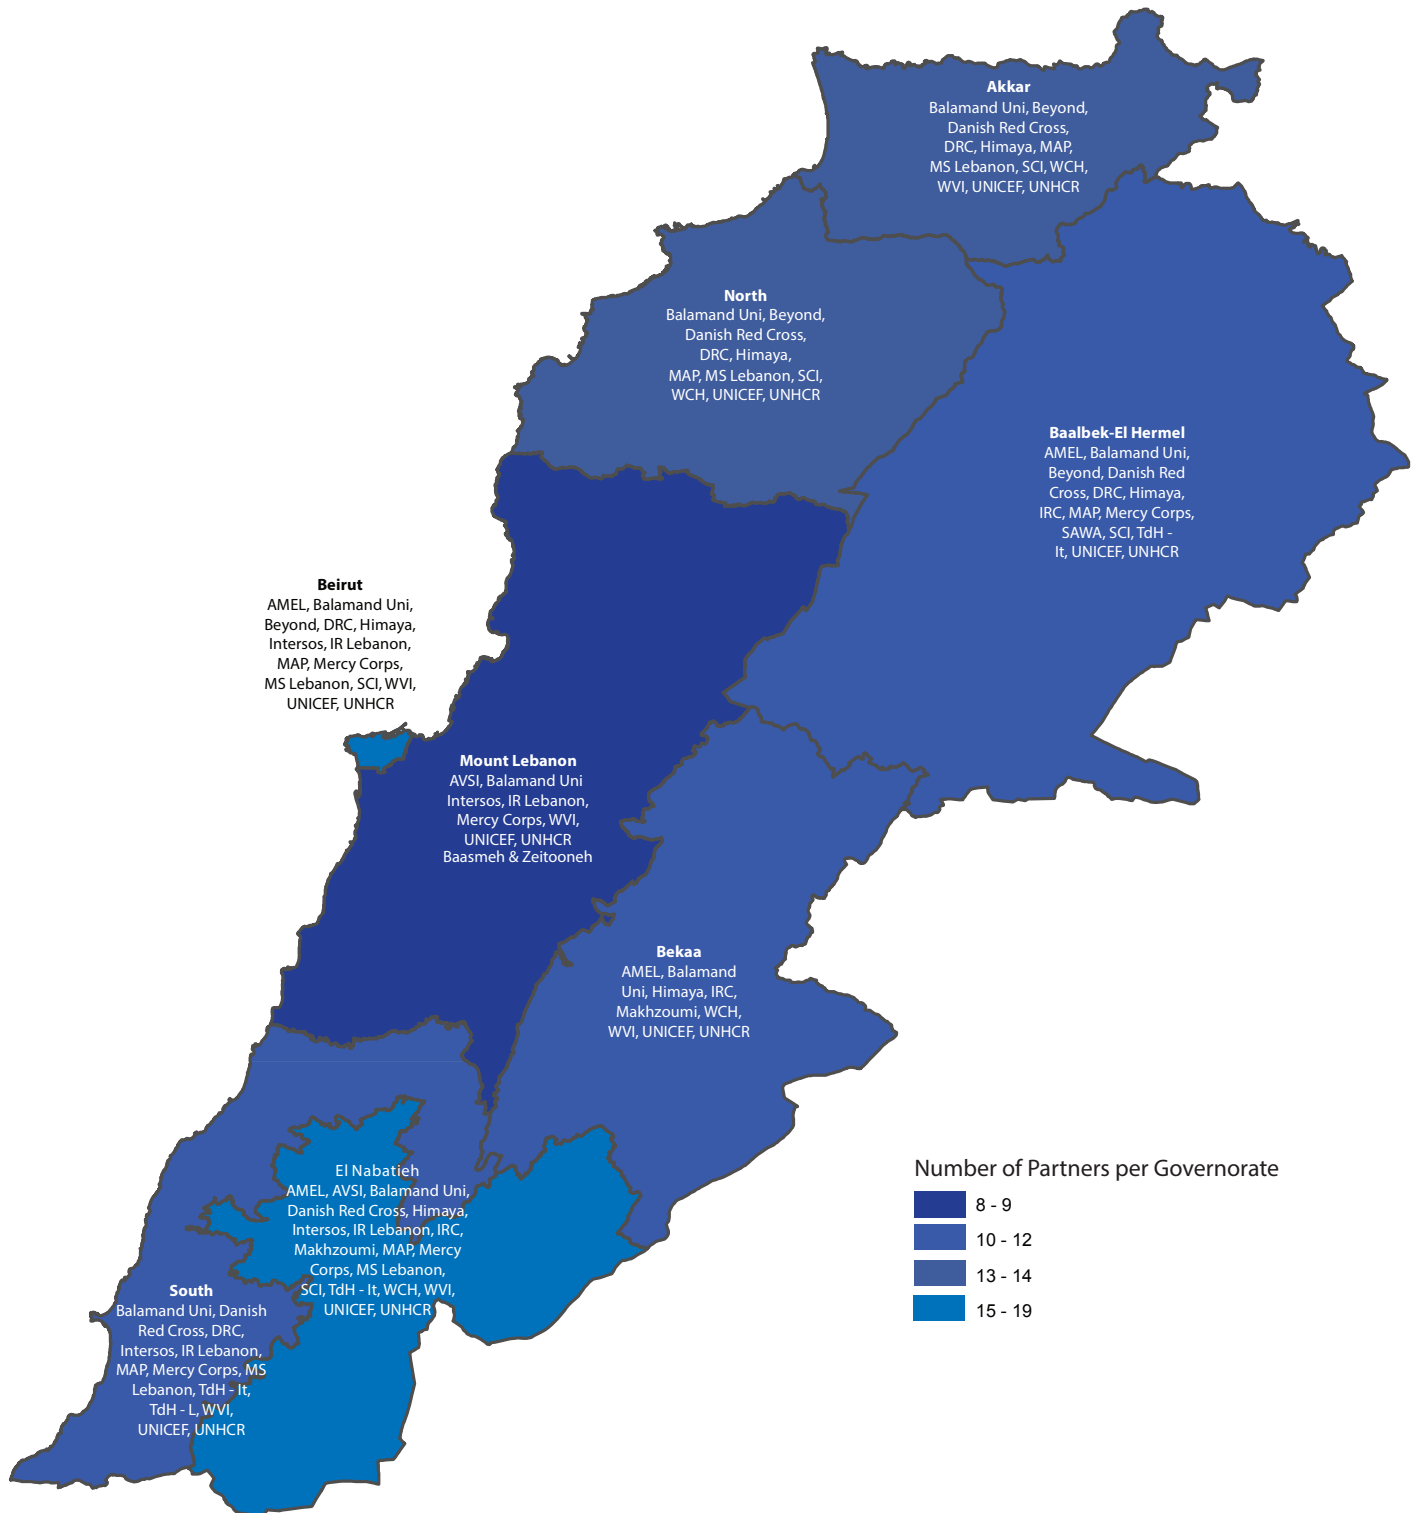

Organizations per district

The achievements described in this dashboard are the collective work of the following 23 organizations:

AVSI, AMEL, Balamand University, Basmeh & Zeitooneh, Beyond, Danish Red Cross, DRC, Himaya, Intersos, IR Lebanon, IRC, Makhzoumi, MAP, Mercy Corps, MS Lebanon, SAWA, SCI, TdH - It, TdH - L, UNHCR, UNICEF, WCH, WVI

Note: This map has been produced by UNHCR based on maps and material provided by the Government of Lebanon for UNHCR operational purposes. It does not constitute an official United Nations map. The designations employed and the presentation of material on this map do not imply the expression of any opinion whatsoever on the part of the Secretariat of the United Nations concerning the legal status of any country, territory, city or area or of its authorities, or concerning the delimitation of its frontiers or boundaries.