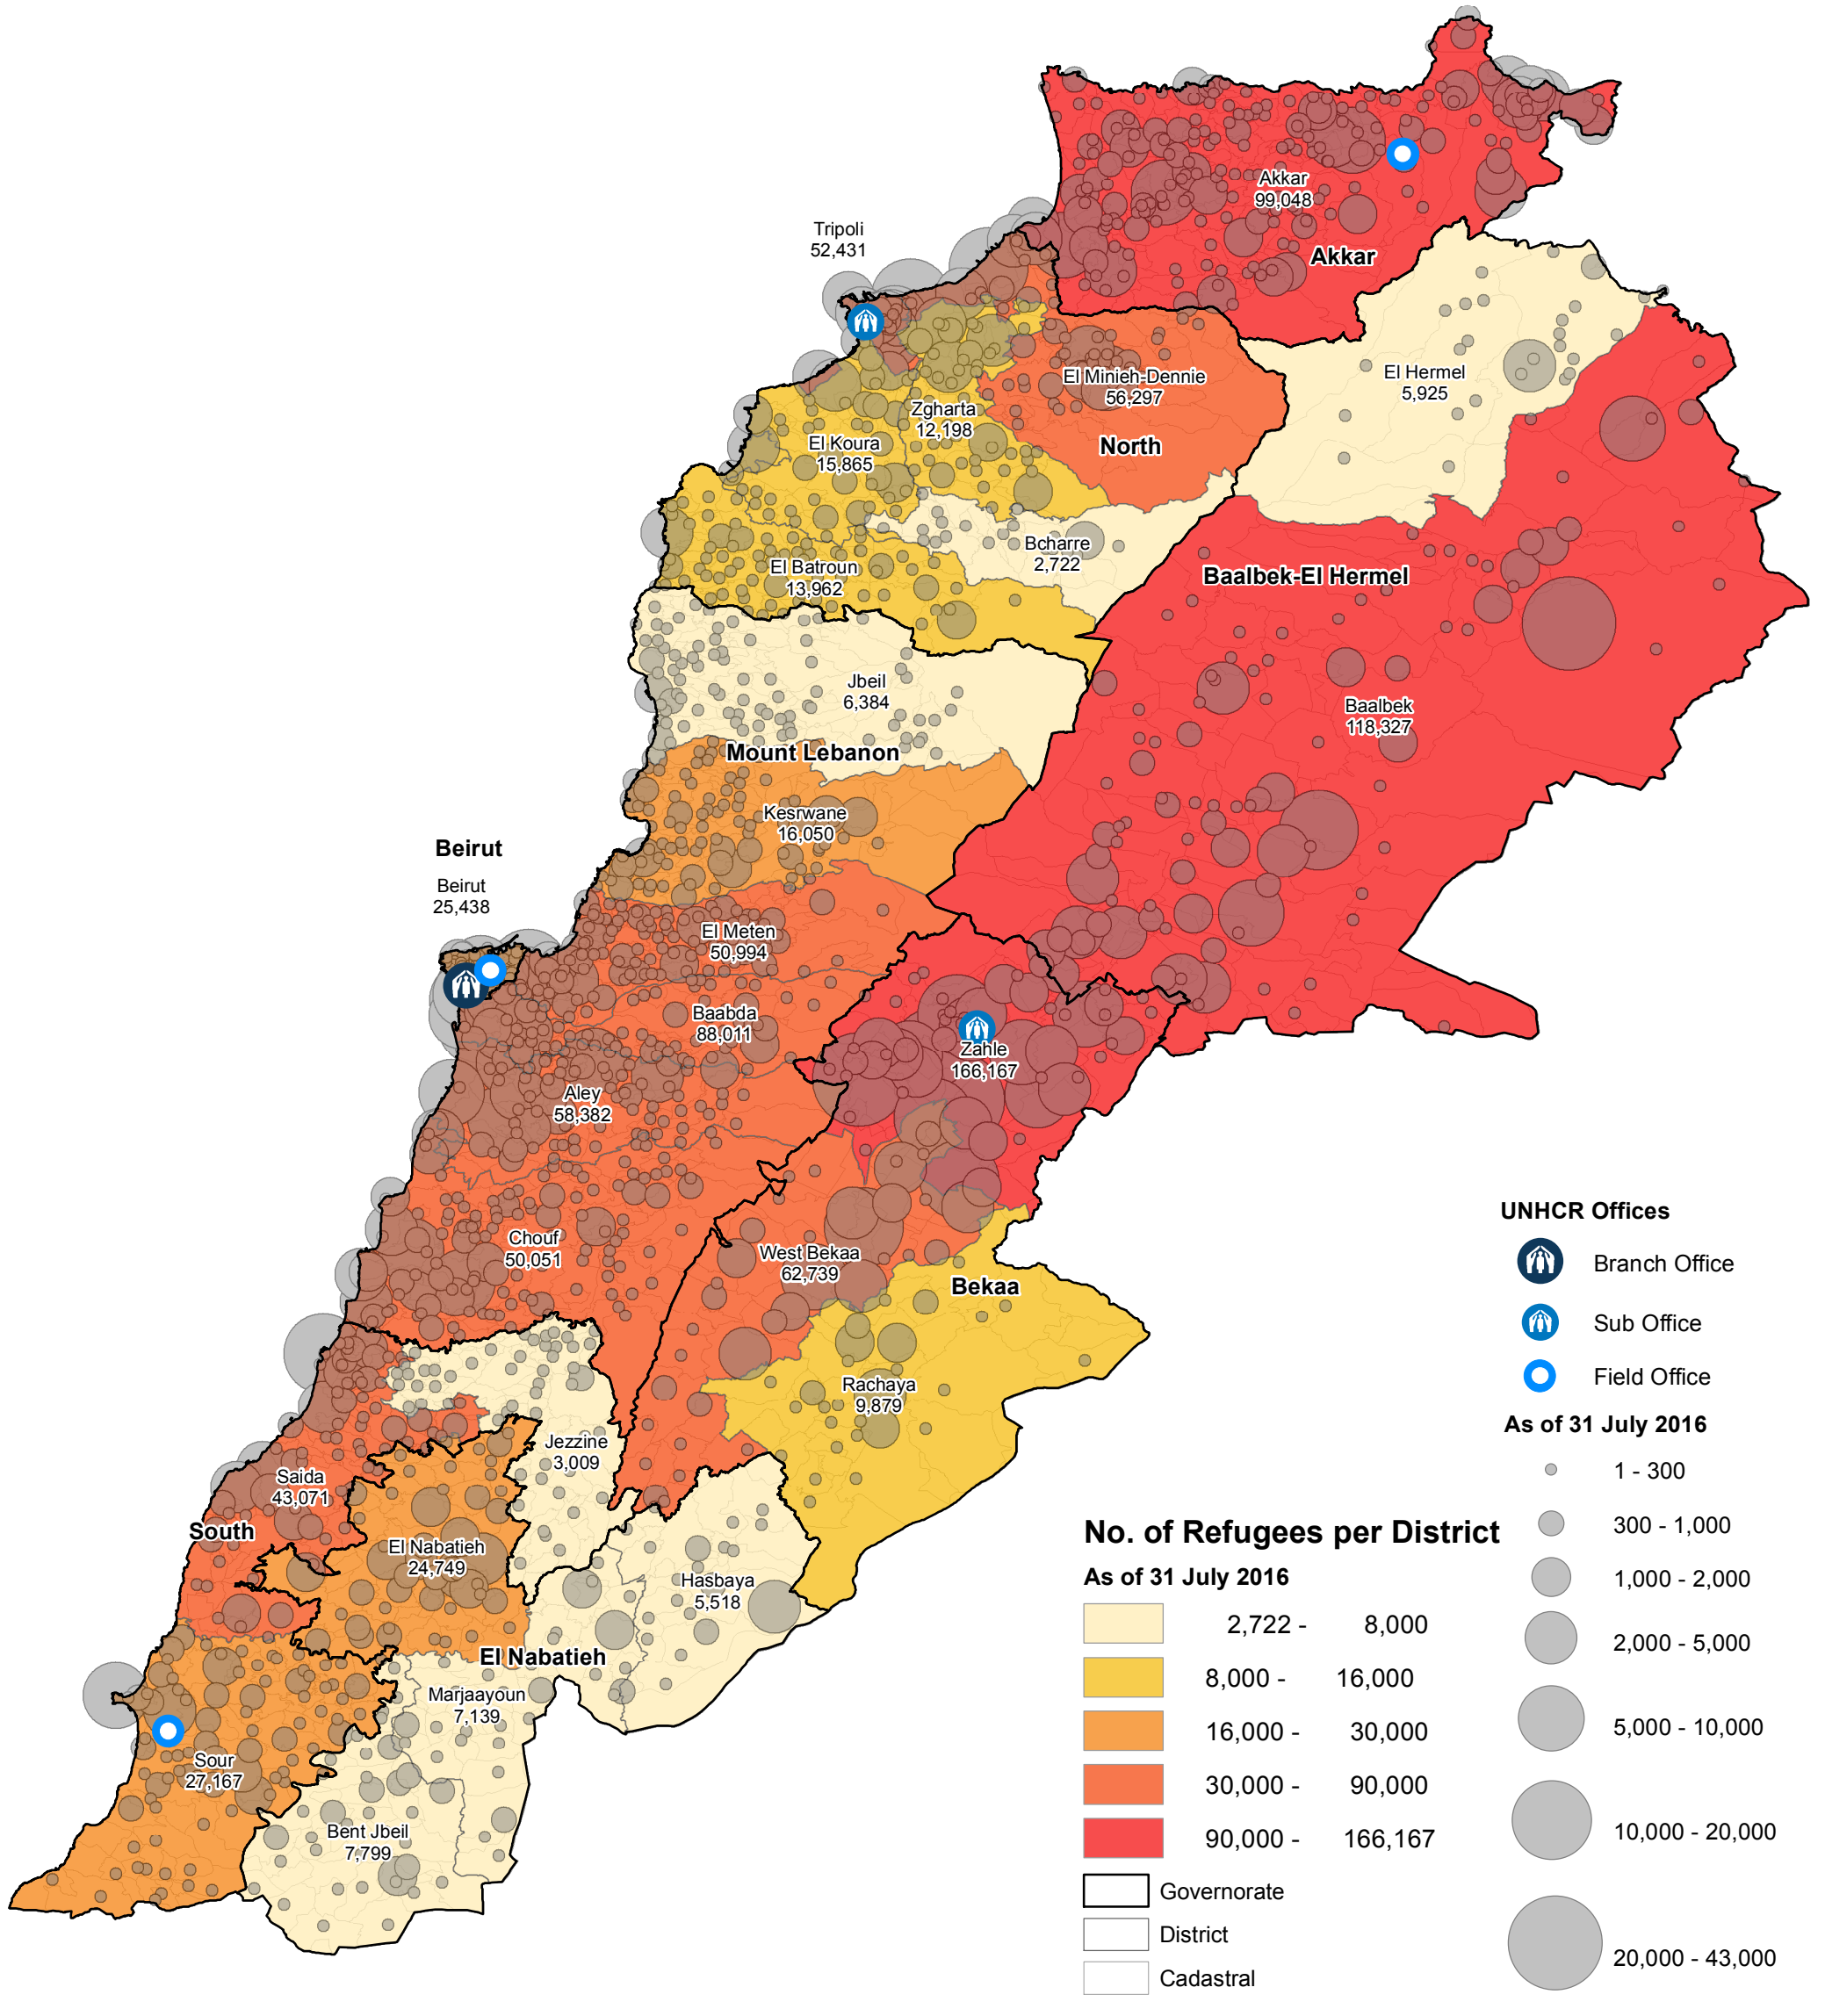

Total No. of Refugees **1,029,322**

This map has been produced by the Inter-Agency Information Management Unit of UNHCR based on maps and material provided by the Government of Lebanon for operational purposes. It does not constitute an official United Nations map. The designations employed and the presentation of material on this map do not imply the expression of any opinion whatsoever on the part of the Secretariat of the United Nations concerning the legal status of any country, territory, city or area or of its authorities, or concerning the delimitation of its frontiers or boundaries.

Data Sources:
- Refugee population and location data by UNHCR as of 31 July 2016. For more information on refugee data, contact Diana El Habr at elhabr@unhcr.org

GIS and Mapping by UNHCR Lebanon. For further information on map, contact Jad Ghosn at ghosn@unhcr.org or Maroun Sader at sader@unhcr.org