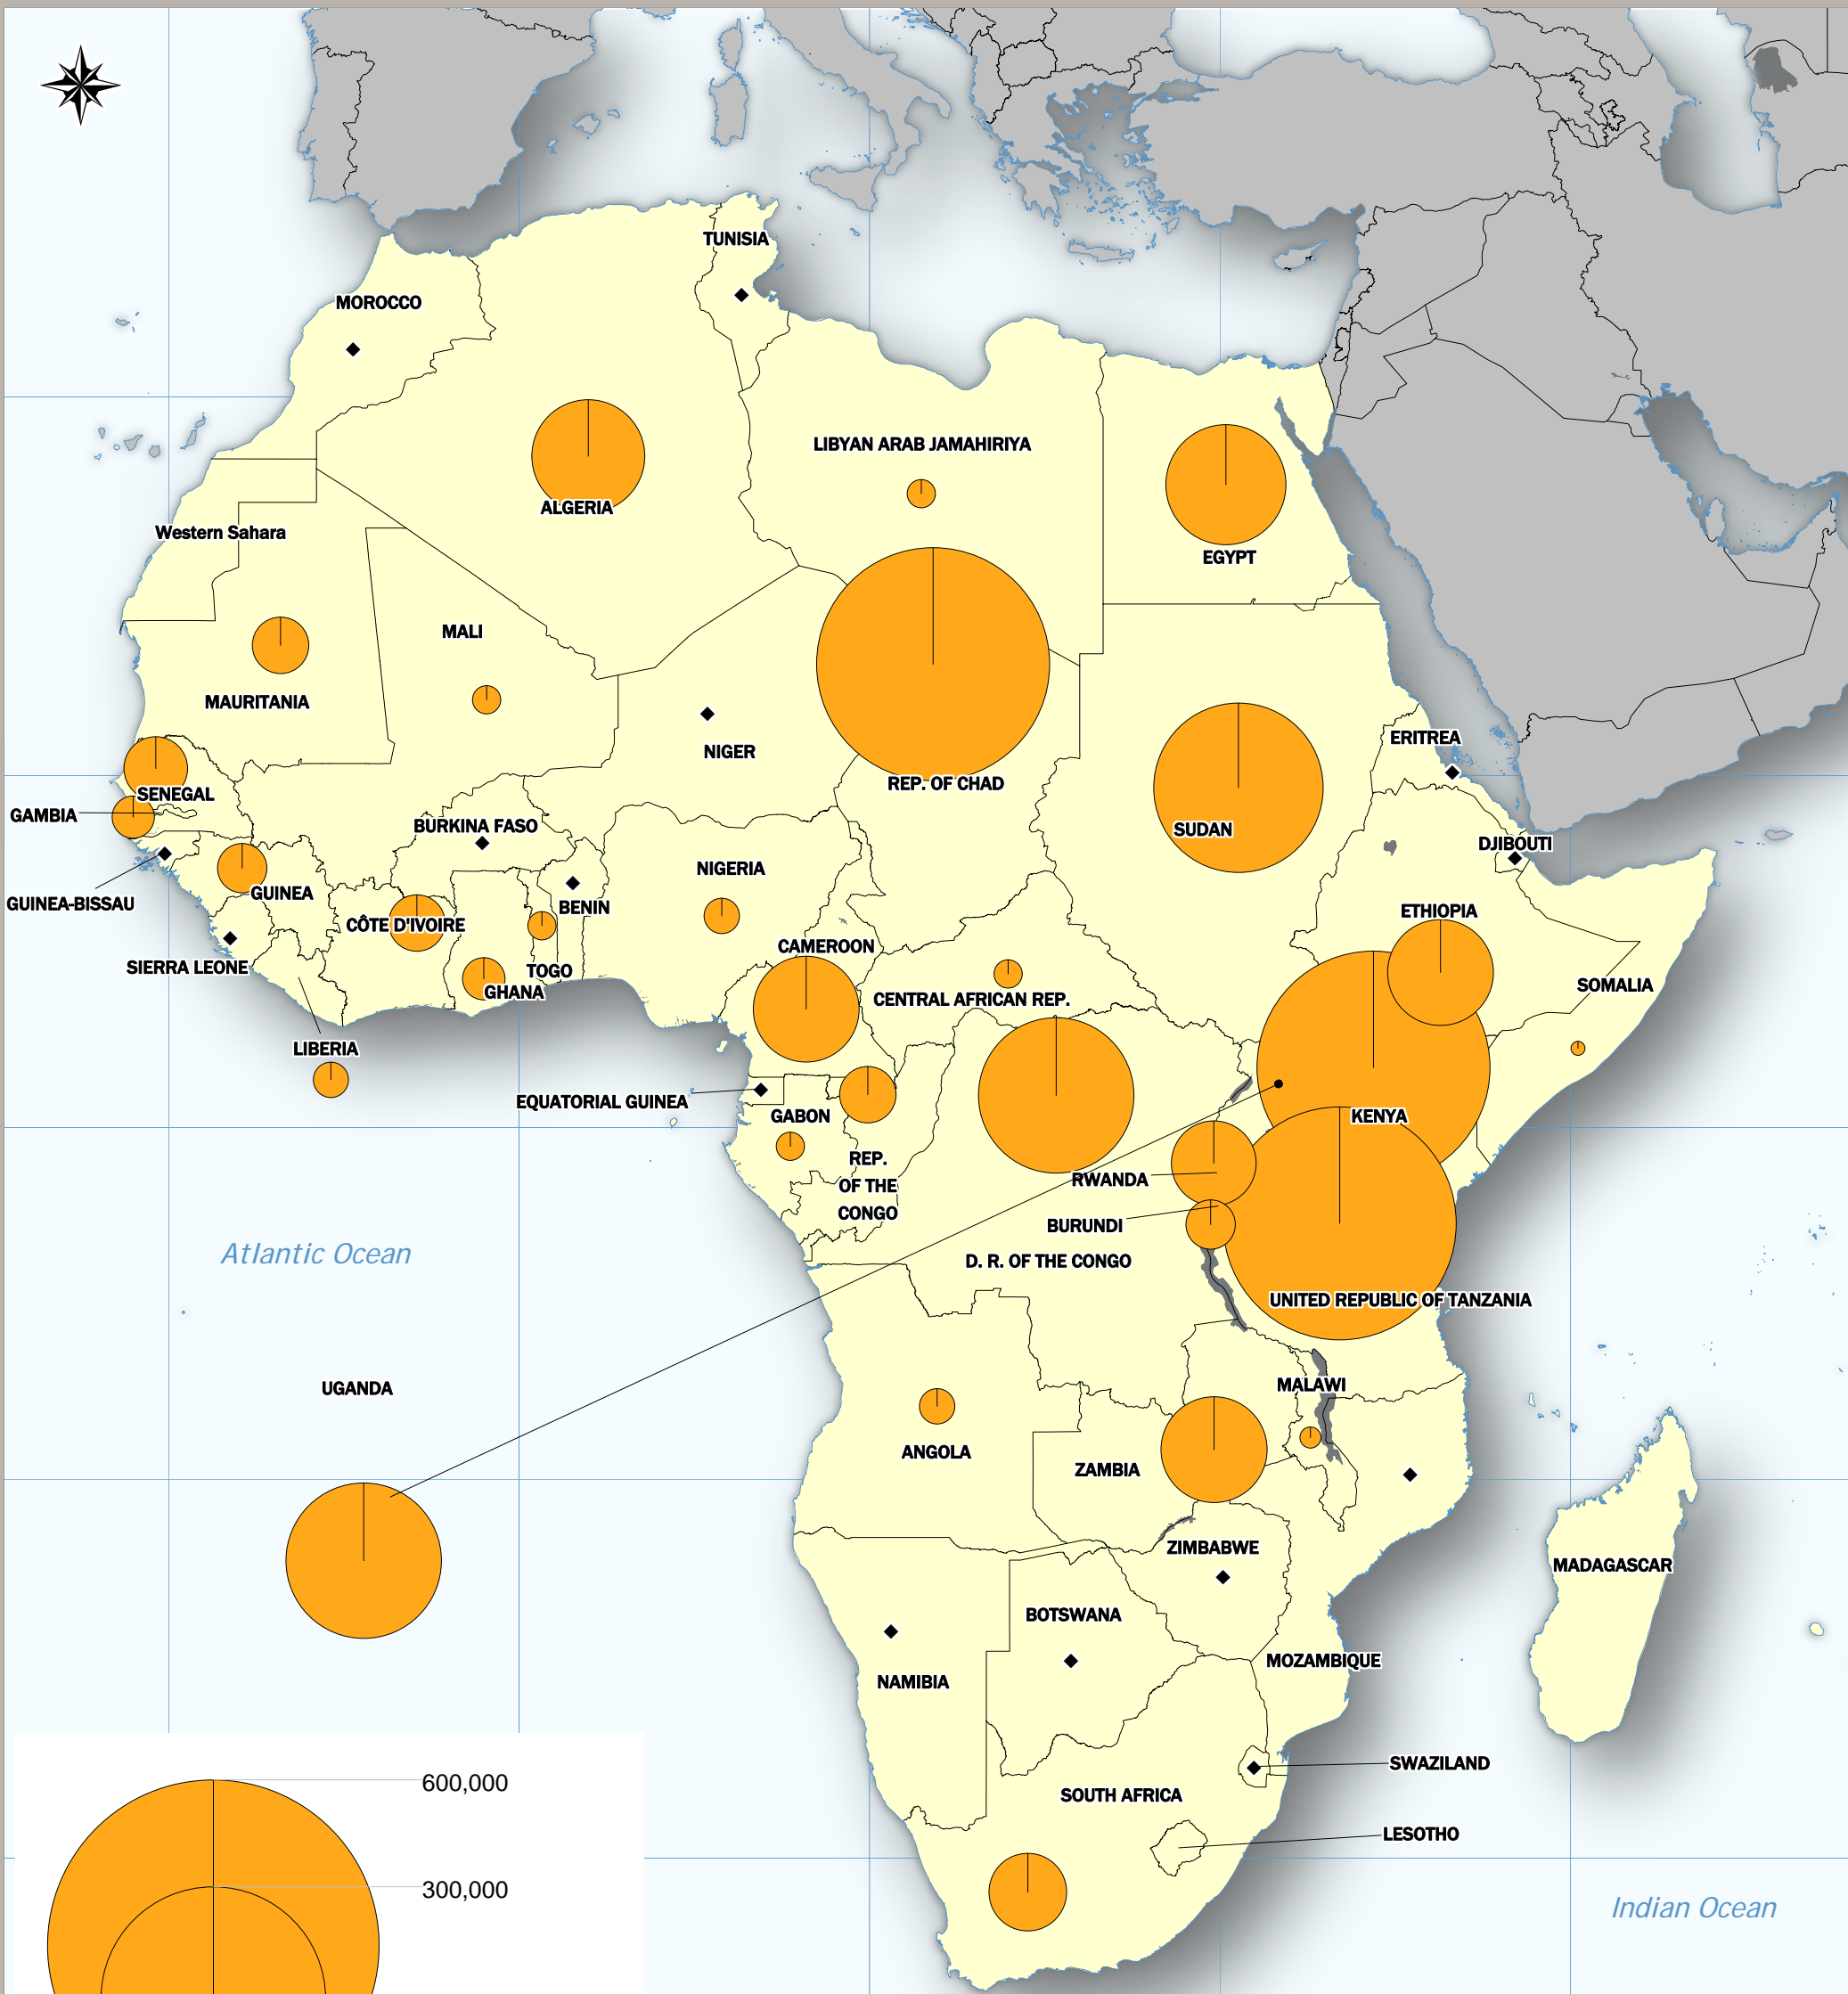

# Africa: Total refugee population by country of asylum, end-2008

**FIGSS**  
Field Information and  
Coordination Support Section  
Division of Operational Services

Sources:  
UNHCR, Global Insight digital mapping  
© 1998 Europa Technologies Ltd.

The boundaries and names shown  
and the designations used on this  
map do not imply official endorsement  
or acceptance by the United Nations.

600,000
   
 300,000
   
 60,000
   
 ■ Refugees\*
   
 ◆ Total population below 10,000
   
 \* Including people in refugee-like situations