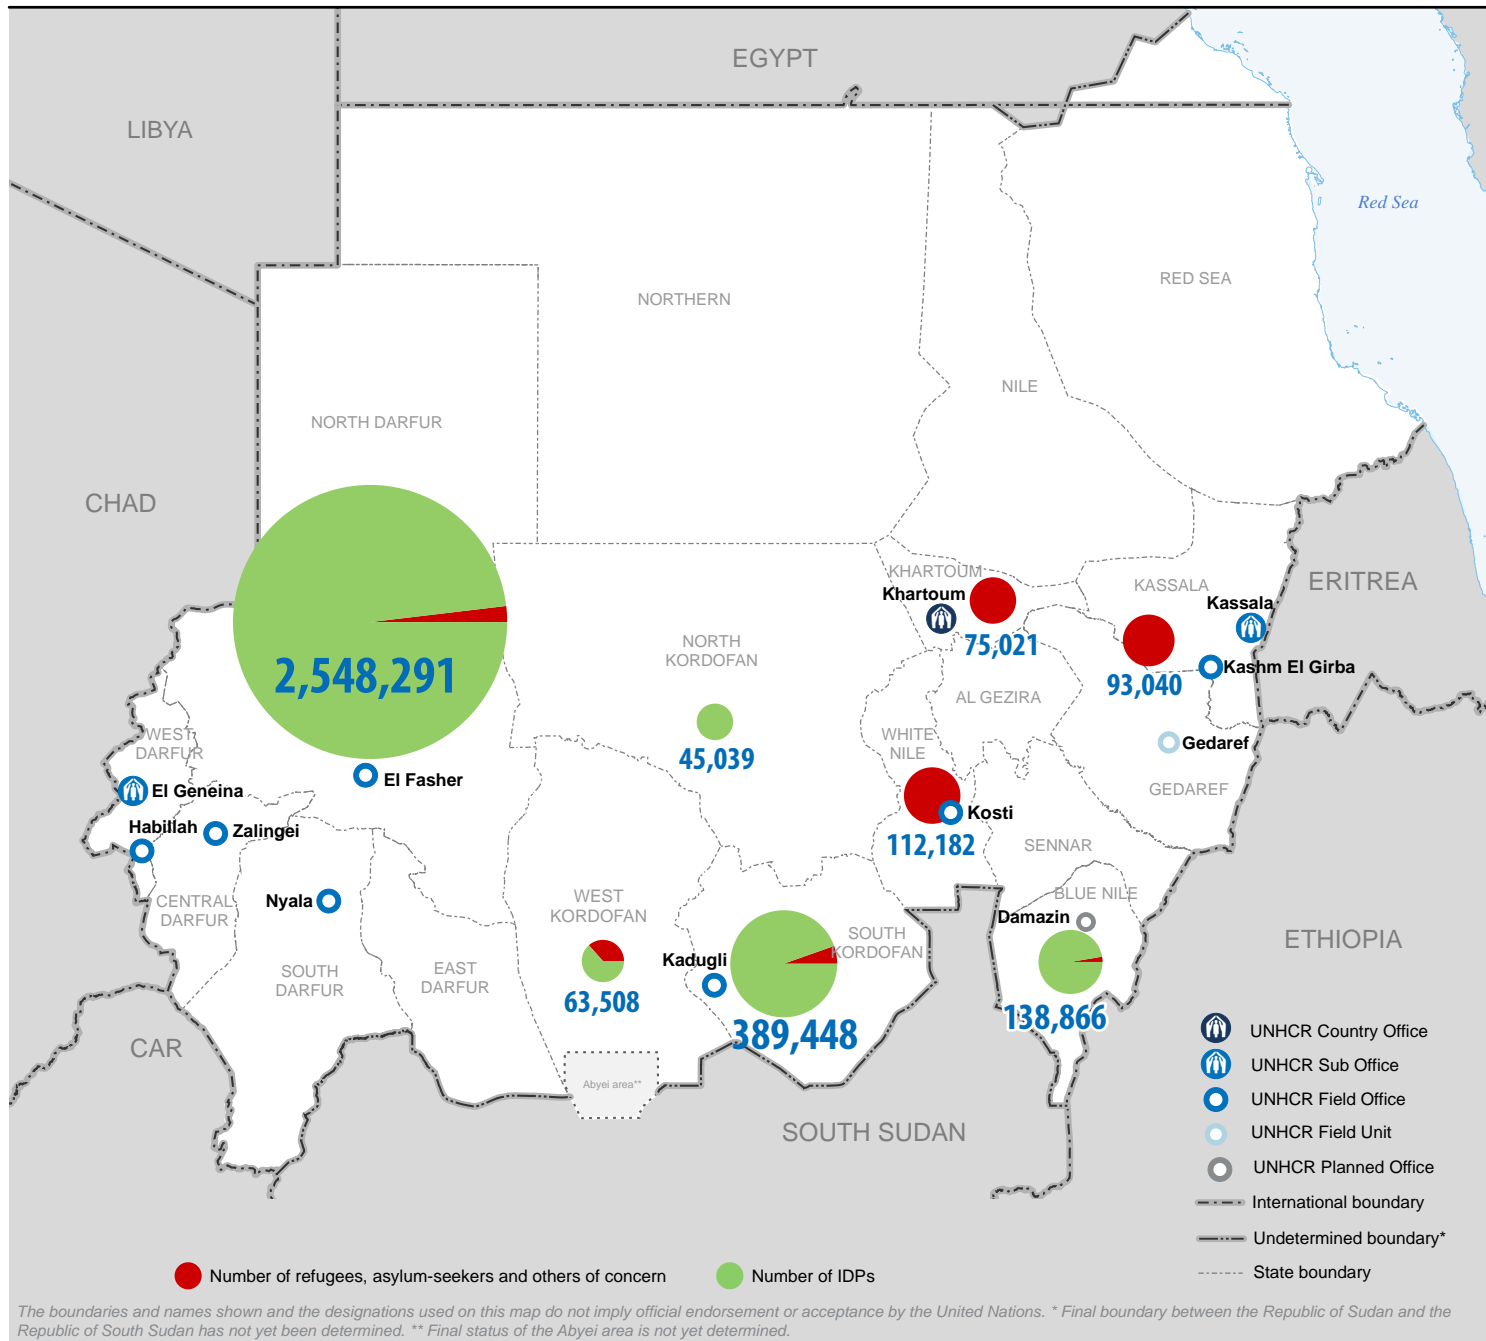

SUDAN

Refugees, asylum-seekers, IDPs and others of concern to UNHCR by State

as of 30 November 2015

POPULATION OF CONCERN

3.47 MILLION

379,378 refugees, asylum-seekers and others of concern

3.1 MILLION internally displaced persons

Sudan also hosts an estimated 350,000 Southern Sudanese individuals following the separation of South Sudan from Sudan

Origin of persons of concern | refugees, asylum-seekers and others of concern

South Sudan

Region of asylum of persons of concern | refugees, asylum-seekers and others of concern

● Number of refugees, asylum-seekers and others of concern ● Number of IDPs

The boundaries and names shown and the designations used on this map do not imply official endorsement or acceptance by the United Nations. * Final boundary between the Republic of Sudan and the Republic of South Sudan has not yet been determined. ** Final status of the Abyei area is not yet determined.