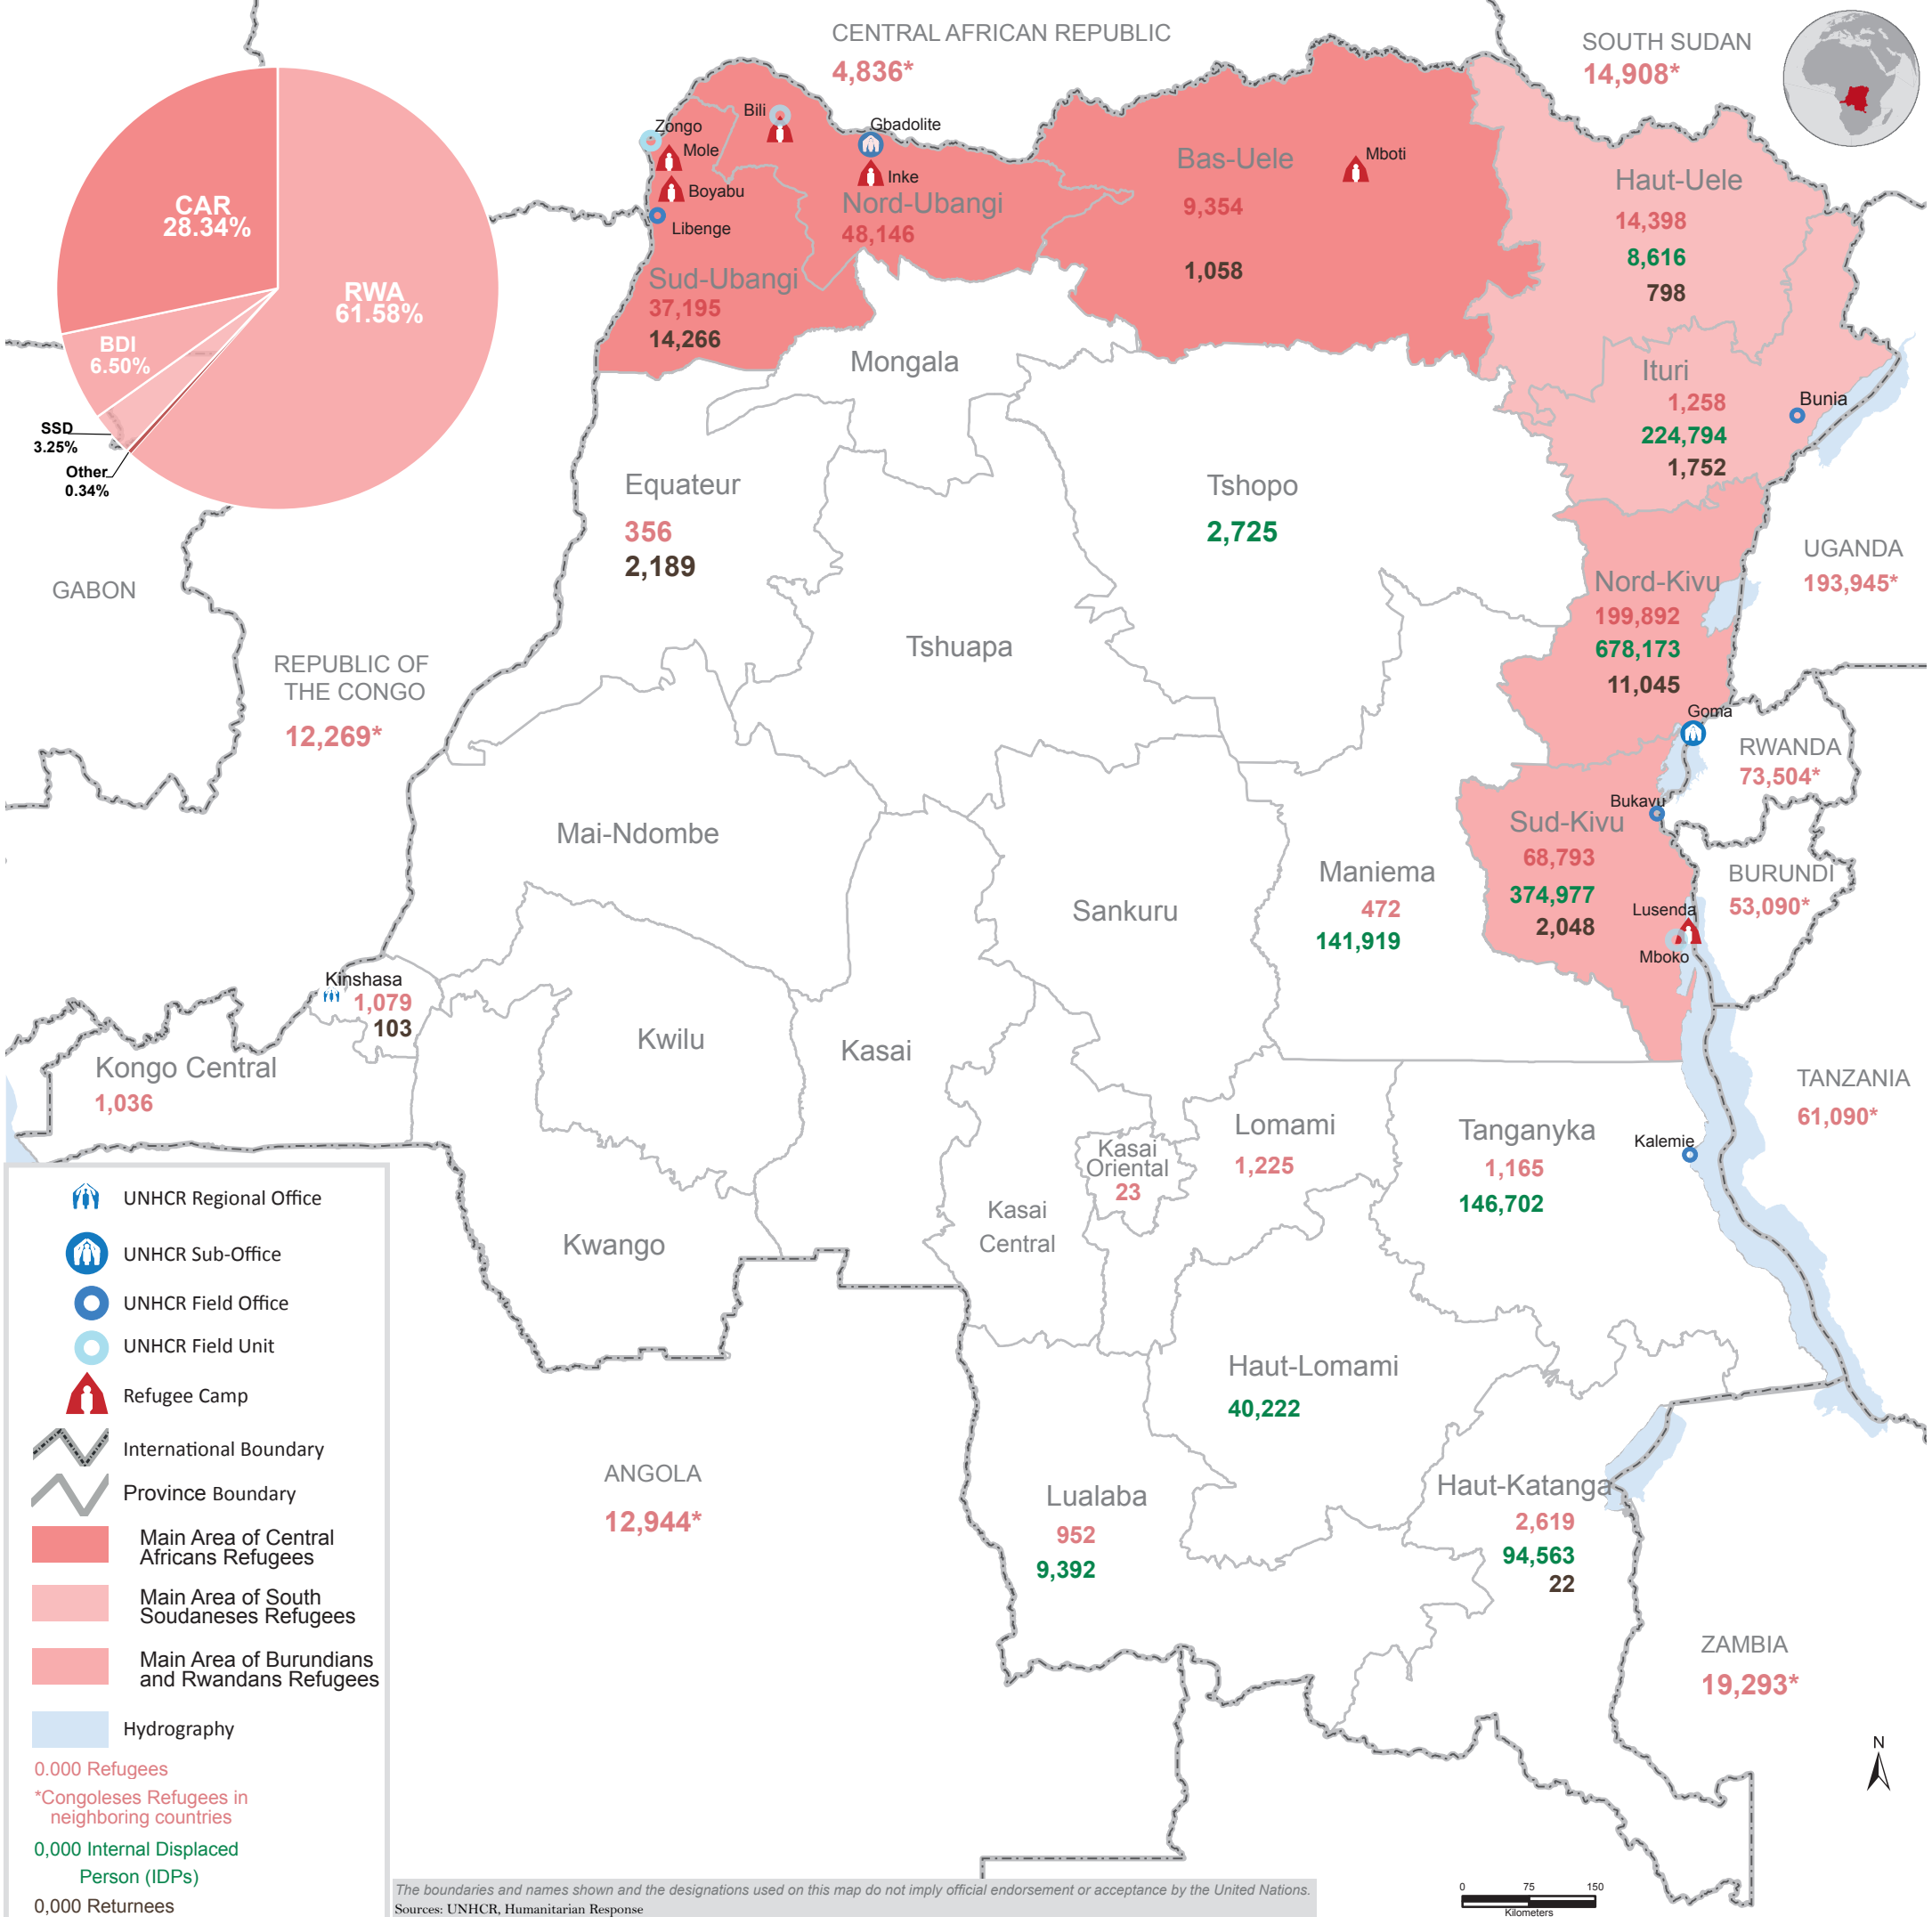

Democratic Republic of Congo

Refugees, Returnees and IDPs

Situation as of July 31, 2016

Key Figure	Refugees: 387,963	Internally Displaced Persons: 1,722,082 <small>**Internally Displaced Persons in DRC as of June 30, 2016</small>	Returnees: 33,282 <small>*Congoleses refugees who returned to the DRC (From 2014 to July 2016)</small>
-------------------	--------------------------	--	--

<p>KINSHASA</p> <ul style="list-style-type: none"> AIRD ADSSE CNR 	<p>TANGANYIKA, HAUT-KATANGA, LOMAMI AND HAUT-LOMAMI</p> <ul style="list-style-type: none"> AIRD SEARCH CNR 	<p>BAS-UELE</p> <ul style="list-style-type: none"> AIRD ADES ADSSE TSF COOPI INTERSOS CNR 	
<p>NORTH AND SOUTH UBANGI</p> <ul style="list-style-type: none"> AIRD ADES ADSSE CNR AIDES 	<p>SOUTH-KIVU</p> <ul style="list-style-type: none"> AIRD ADES INTERSOS CNR 	<p>NORTH-KIVU</p> <ul style="list-style-type: none"> AIRD INTERSOS AIDES MIDFEHOPS CNR 	<p>HAUT-UELE, ITURI, TSHOPO</p> <ul style="list-style-type: none"> AIRD COOPI INTERSOS CNR