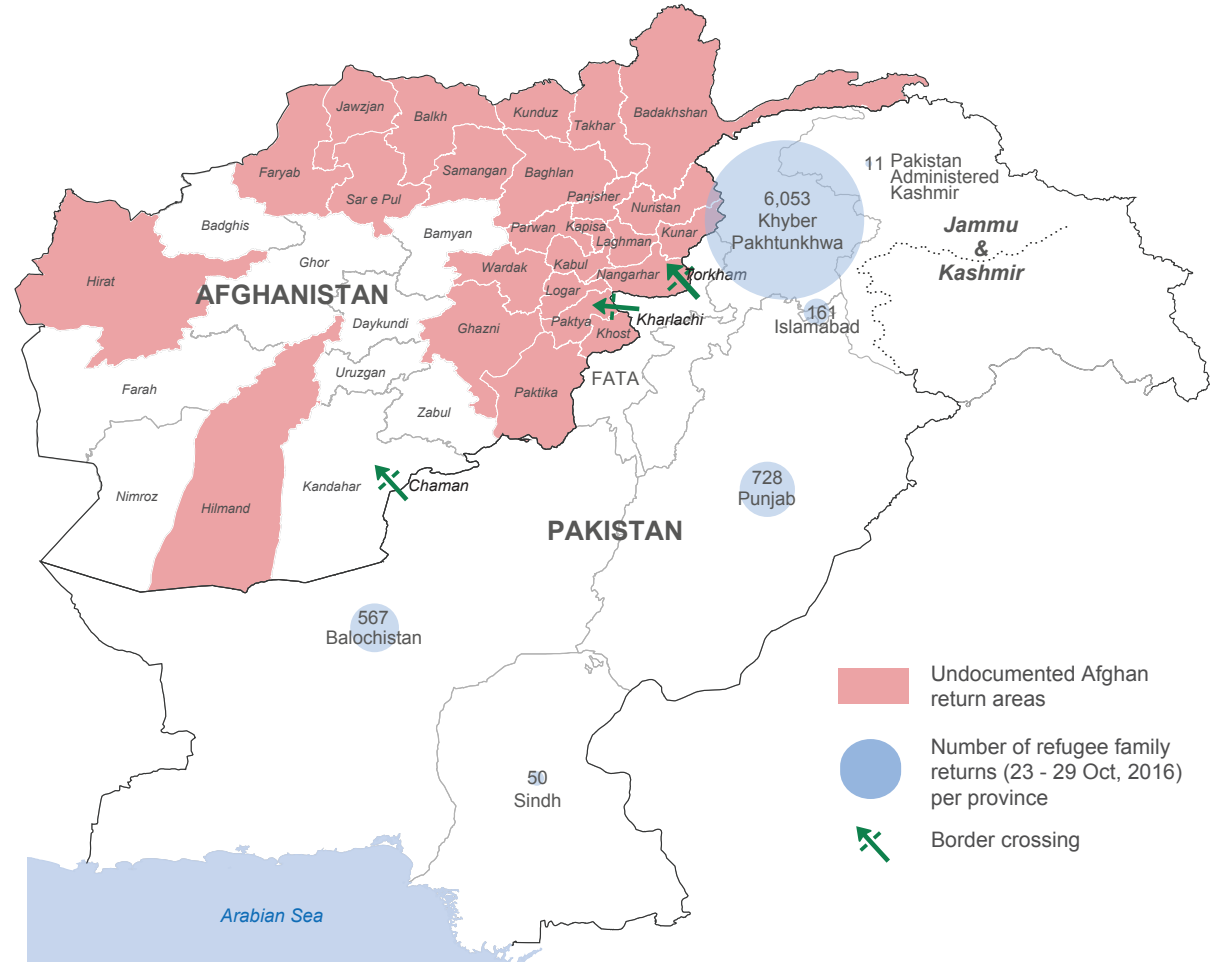

23 - 29 Oct, 2016	1 Jan- 29 Oct, 2016
Registered Afghan Returnees	Registered Afghan Returnees
<b>43,098</b>	<b>327,097</b>
Undocumented Afghan Returnees	Undocumented Afghan Returnees
<b>9,173</b>	<b>210,998</b>

Weekly repatriation of registered refugees to Afghanistan increased significantly by 54% during the week of 23 - 29 Oct. compared to last week. UNHCR will suspend facilitated returns during the winter season from 1 Nov., 2016 to 28 Feb, 2017. According to IOM, the return of undocumented Afghans remained steady with no significant change from the previous week's total of 9,069.

Returns of Afghan refugees and undocumented Afghans in 2016

Registered Afghan Refugees in Pakistan

Number of Refugee Repatriation - 1 Jan to 29 Oct, 2016 (UNHCR Pakistan)

Province	Families	Individuals
Khyber Pakhtunkhwa	40,332	263,301
Balochistan	4,180	23,797
Sindh	593	2,542
Punjab	5,473	32,263
Islamabad	871	4,827
P. A. K	87	367
<b>Total</b>	<b>51,536</b>	<b>327,097</b>