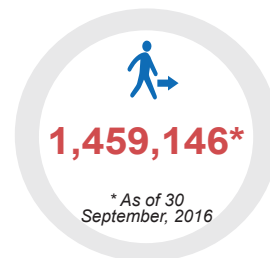

Registered Afghan Refugees in Pakistan