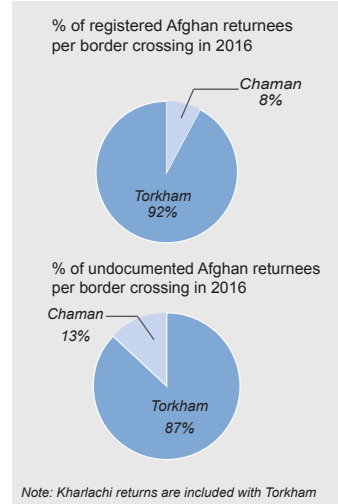

23 - 29 Oct, 2016	1 Jan- 29 Oct, 2016
Registered Afghan Returnees	Registered Afghan Returnees
<b>43,098</b>	<b>327,097</b>
Undocumented Afghan Returnees	Undocumented Afghan Returnees
<b>9,173</b>	<b>210,998</b>

Weekly repatriation of registered refugees to Afghanistan increased significantly by 54% during the week of 23 - 29 Oct. compared to last week. UNHCR will suspend facilitated returns during the winter season from 1 Nov., 2016 to 28 Feb, 2017. According to IOM, the return of undocumented Afghans remained steady with no significant change from the previous week's total of 9,069.