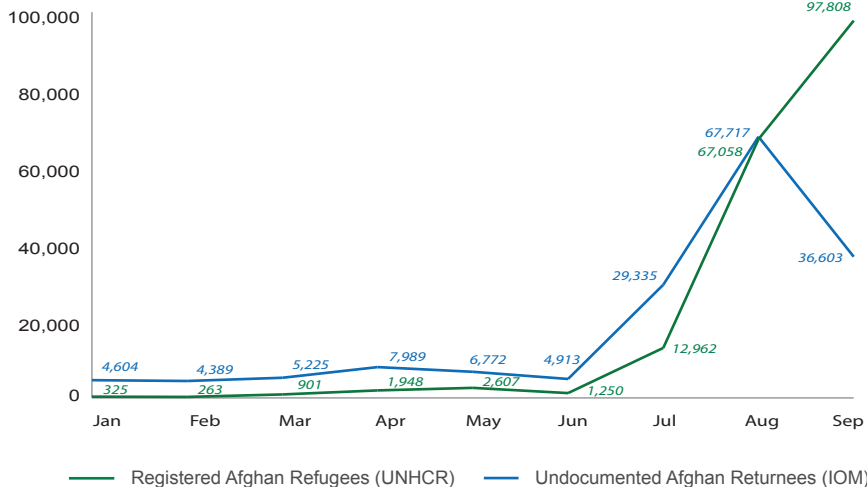

23 - 29 Oct, 2016	1 Jan- 29 Oct, 2016
Registered Afghan Returnees	Registered Afghan Returnees
<b>43,098</b>	<b>327,097</b>
Undocumented Afghan Returnees	Undocumented Afghan Returnees
<b>9,173</b>	<b>210,998</b>

Weekly repatriation of registered refugees to Afghanistan increased significantly by 54% during the week of 23 - 29 Oct. compared to last week. UNHCR will suspend facilitated returns during the winter season from 1 Nov., 2016 to 28 Feb, 2017. According to IOM, the return of undocumented Afghans remained steady with no significant change from the previous week's total of 9,069.

Returns of Afghan refugees and undocumented Afghans in 2016

Registered Afghan Refugees in Pakistan

Number of Refugee Repatriation - 1 Jan to 29 Oct, 2016 (UNHCR Pakistan)

Province	Families	Individuals
Khyber Pakhtunkhwa	40,332	263,301
Balochistan	4,180	23,797
Sindh	593	2,542
Punjab	5,473	32,263
Islamabad	871	4,827
P. A. K	87	367
<b>Total</b>	<b>51,536</b>	<b>327,097</b>