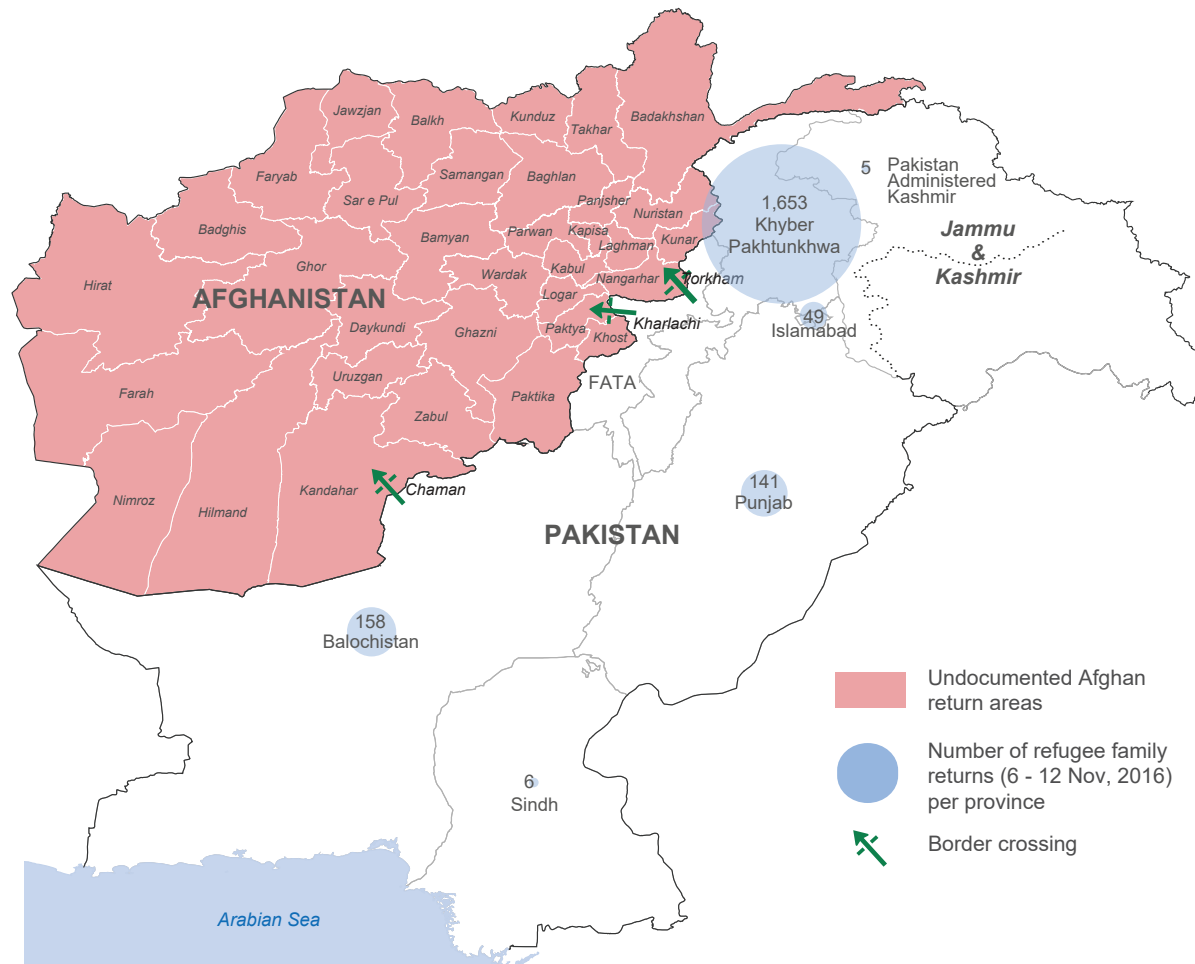

6 - 12 Nov, 2016	1 Jan- 12 Nov, 2016
Registered Afghan Returnees	Registered Afghan Returnees
11,708	378,352
Undocumented Afghan Returnees	Undocumented Afghan Returnees
7,628	227,510

Repatriation of registered refugees to Afghanistan decreased significantly by 70% during the week of 6 - 12 Nov. compared to last week. Returns of registered Afghan refugees through Balochistan have been suspended for winter.

According to IOM, the return of undocumented Afghans decreased by 30% from the previous week's total of 10,884.

Returns of Afghan refugees and undocumented Afghans in 2016

Registered Afghan Refugees in Pakistan

Number of Refugee Repatriation - 1 Jan to 12 Nov, 2016 (UNHCR Pakistan)

Province	Families	Individuals
Khyber Pakhtunkhwa	45,885	305,450
Balochistan	4,896	28,132
Sindh	636	2,690
Punjab	6,073	36,165
Islamabad	987	5,457
P. A. K	108	458
Total	58,585	378,352