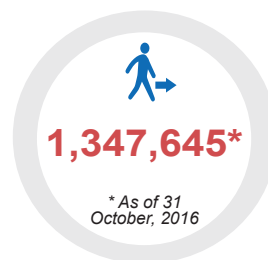

6 - 12 Nov, 2016	1 Jan- 12 Nov, 2016
Registered Afghan Returnees	Registered Afghan Returnees
11,708	378,352
Undocumented Afghan Returnees	Undocumented Afghan Returnees
7,628	227,510

Repatriation of registered refugees to Afghanistan decreased significantly by 70% during the week of 6 - 12 Nov. compared to last week. Returns of registered Afghan refugees through Balochistan have been suspended for winter.

According to IOM, the return of undocumented Afghans decreased by 30% from the previous week's total of 10,884.

Returns of Afghan refugees and undocumented Afghans in 2016

Registered Afghan Refugees in Pakistan