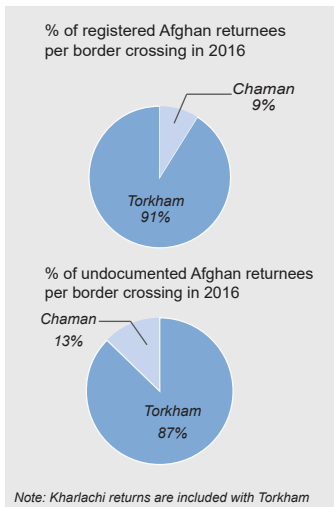

6 - 12 Nov, 2016	1 Jan- 12 Nov, 2016
Registered Afghan Returnees	Registered Afghan Returnees
11,708	378,352
Undocumented Afghan Returnees	Undocumented Afghan Returnees
7,628	227,510

Repatriation of registered refugees to Afghanistan decreased significantly by 70% during the week of 6 - 12 Nov. compared to last week. Returns of registered Afghan refugees through Balochistan have been suspended for winter.

According to IOM, the return of undocumented Afghans decreased by 30% from the previous week's total of 10,884.

Returns of Afghan refugees and undocumented Afghans in 2016

Registered Afghan Refugees in Pakistan

Number of Refugee Repatriation - 1 Jan to 12 Nov, 2016 (UNHCR Pakistan)

Province	Families	Individuals
Khyber Pakhtunkhwa	45,885	305,450
Balochistan	4,896	28,132
Sindh	636	2,690
Punjab	6,073	36,165
Islamabad	987	5,457
P. A. K	108	458
Total	58,585	378,352