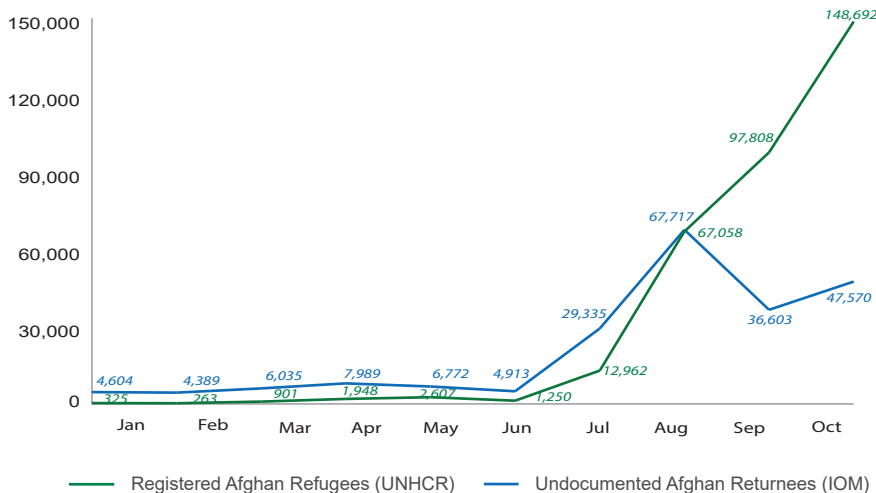

6 - 12 Nov, 2016	1 Jan- 12 Nov, 2016
Registered Afghan Returnees	Registered Afghan Returnees
11,708	378,352
Undocumented Afghan Returnees	Undocumented Afghan Returnees
7,628	227,510

Repatriation of registered refugees to Afghanistan decreased significantly by 70% during the week of 6 - 12 Nov. compared to last week. Returns of registered Afghan refugees through Balochistan have been suspended for winter.

According to IOM, the return of undocumented Afghans decreased by 30% from the previous week's total of 10,884.

Returns of Afghan refugees and undocumented Afghans in 2016

Registered Afghan Refugees in Pakistan

Number of Refugee Repatriation - 1 Jan to 12 Nov, 2016 (UNHCR Pakistan)

Province	Families	Individuals
Khyber Pakhtunkhwa	45,885	305,450
Balochistan	4,896	28,132
Sindh	636	2,690
Punjab	6,073	36,165
Islamabad	987	5,457
P. A. K	108	458
Total	58,585	378,352