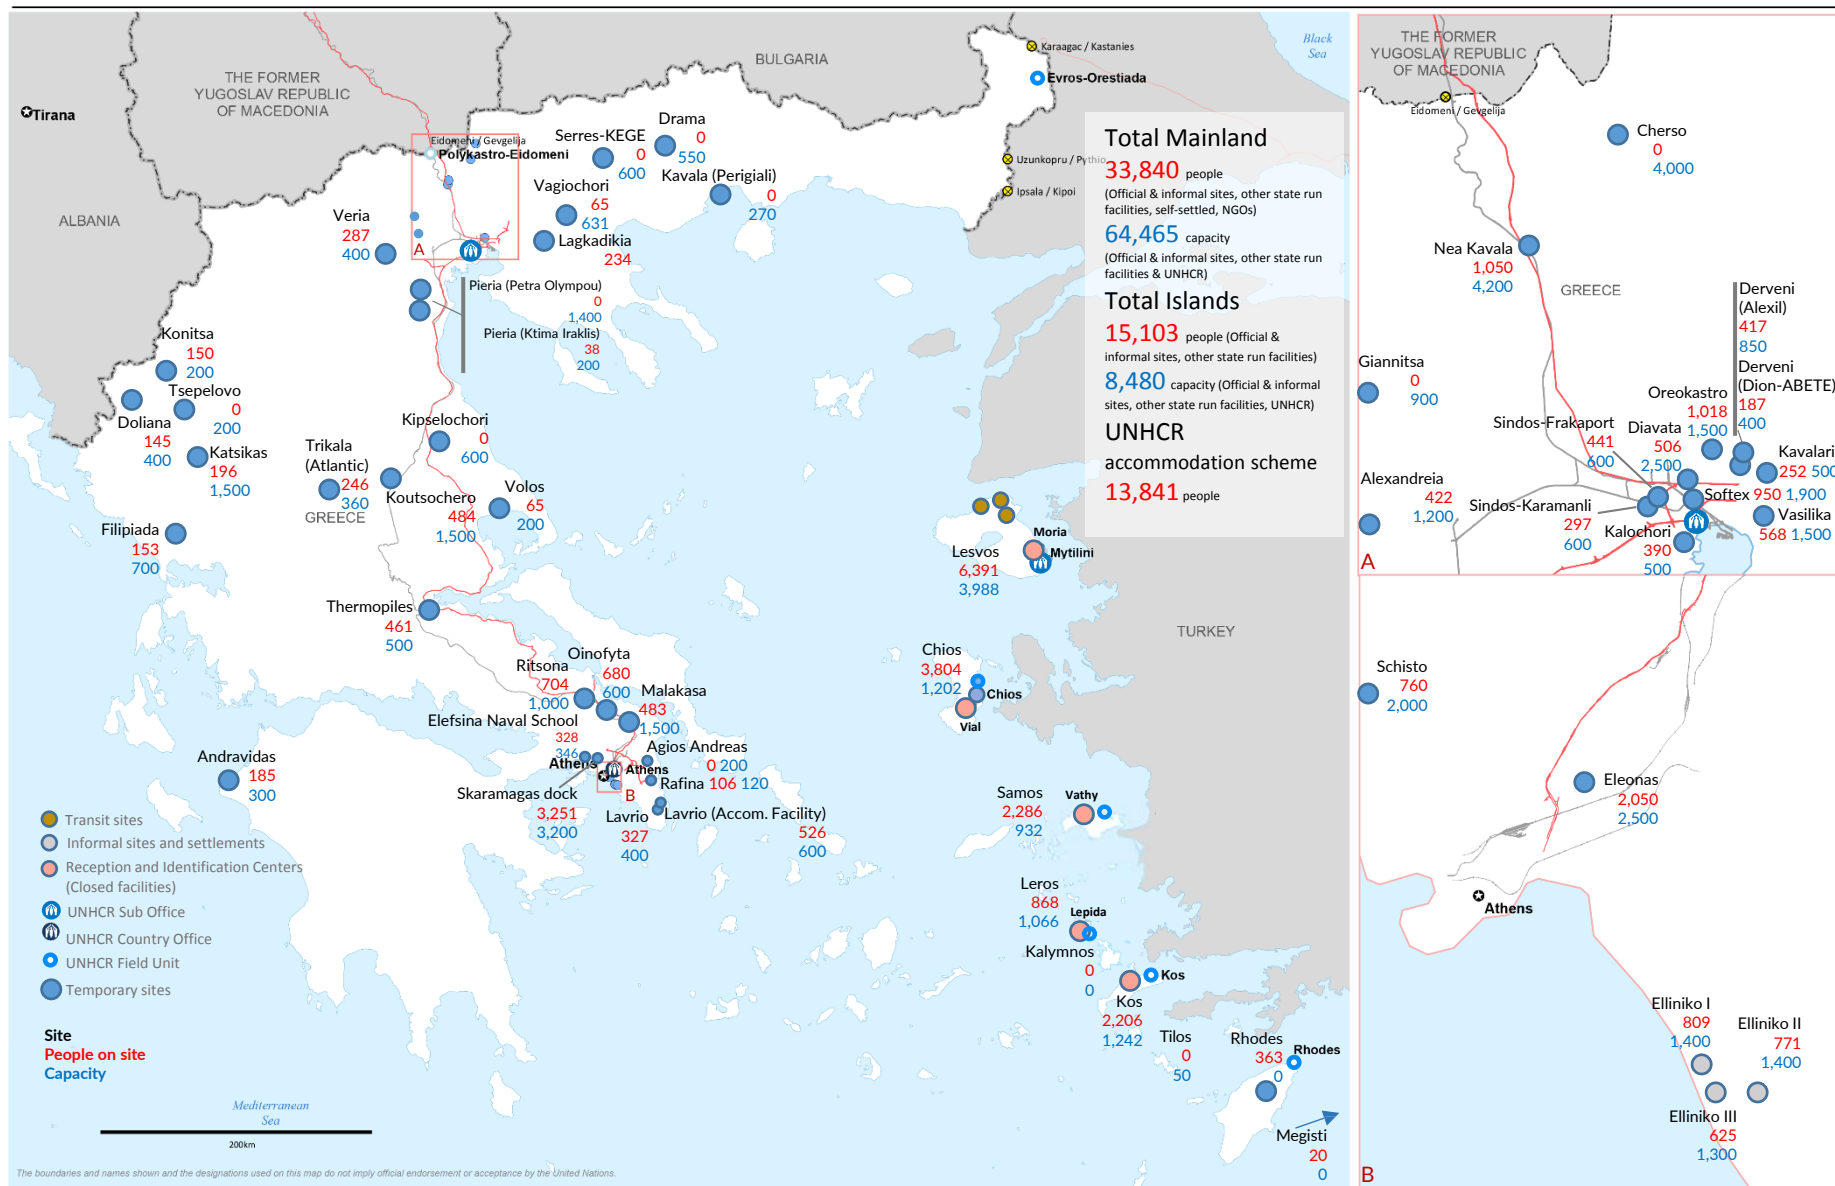

# Europe Refugee Emergency

Daily map indicating capacity and occupancy (Governmental figures)

As of 20 December 2016 08:00 a.m. EET

Presence and capacity are based on Governmental figures from the Coordination Centre for the Management of the Refugee Crisis, as of 20/12/2016 08:00 a.m. Eastern European Time. Online map with additional information: <http://www.unhcr.gr/sites>