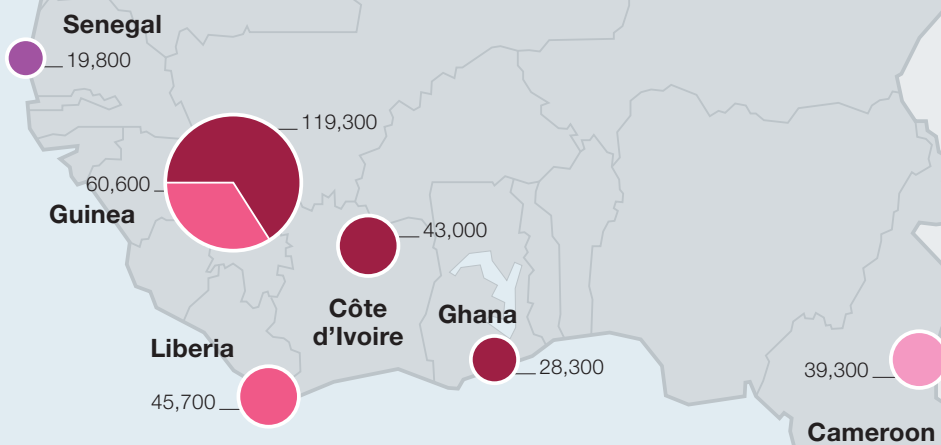

# Protracted refugee populations in Africa

Figures as at 31 December 2002

## Central Africa and the Great Lakes

# East and Horn of Africa

Protracted refugee populations in Africa

West Africa

Countries of origin

- Liberia
- Sierra Leone
- Chad
- Mauritania

Shows countries of asylum where:  
 - during the past 10 years, the number of refugees, by origin, has never been less than 5,000  
 - on 31 December 2002, the number of refugees, by origin, stood at 10,000 or more