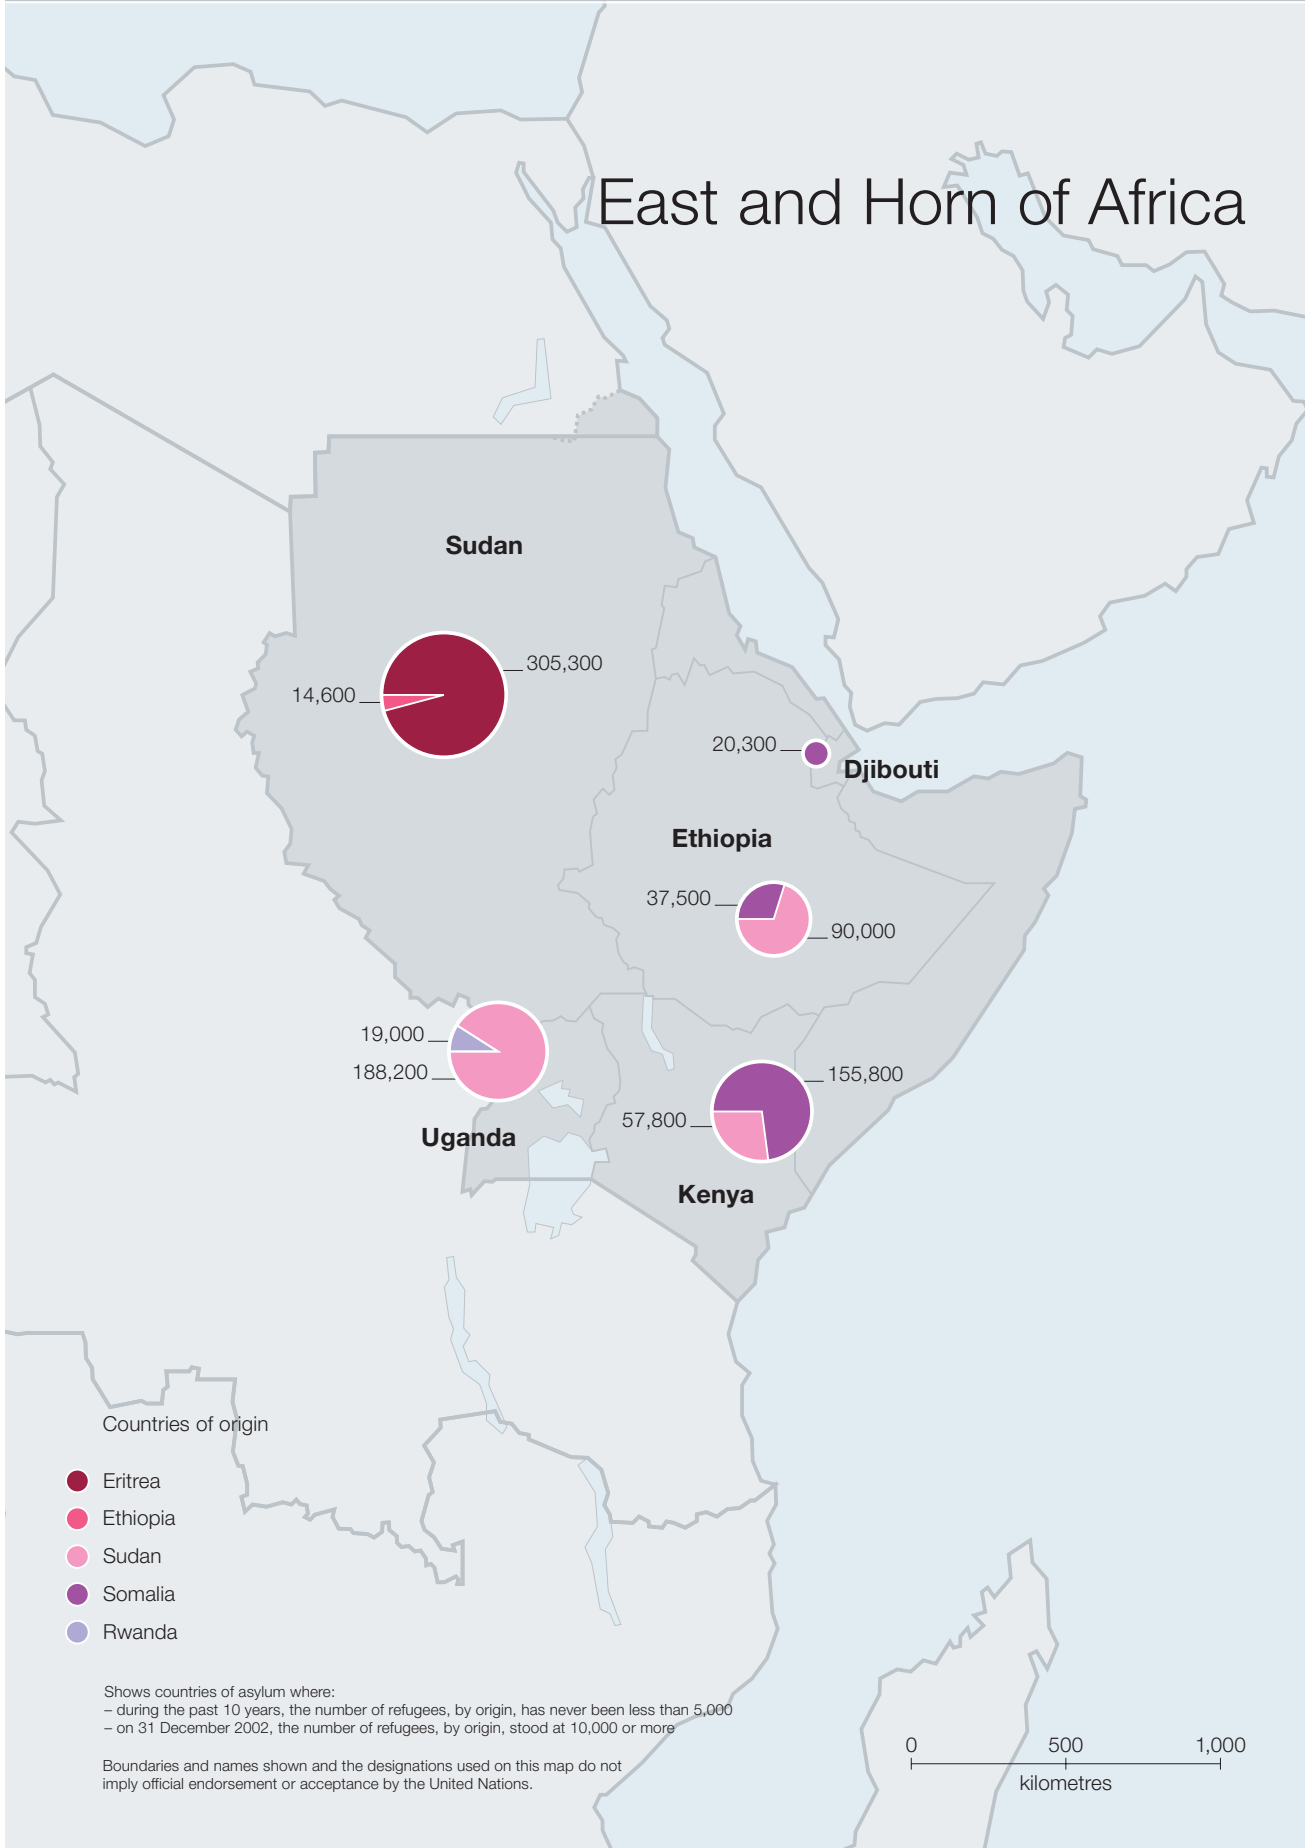

# Protracted refugee populations in Africa

Figures as at 31 December 2002

## Central Africa and the Great Lakes

# East and Horn of Africa

Protracted refugee populations in Africa

West Africa

Countries of origin

- Liberia
- Sierra Leone
- Chad
- Mauritania

Shows countries of asylum where:  
 - during the past 10 years, the number of refugees, by origin, has never been less than 5,000  
 - on 31 December 2002, the number of refugees, by origin, stood at 10,000 or more

Boundaries and names shown and the designations used on this map do not imply official endorsement or acceptance by the United Nations.