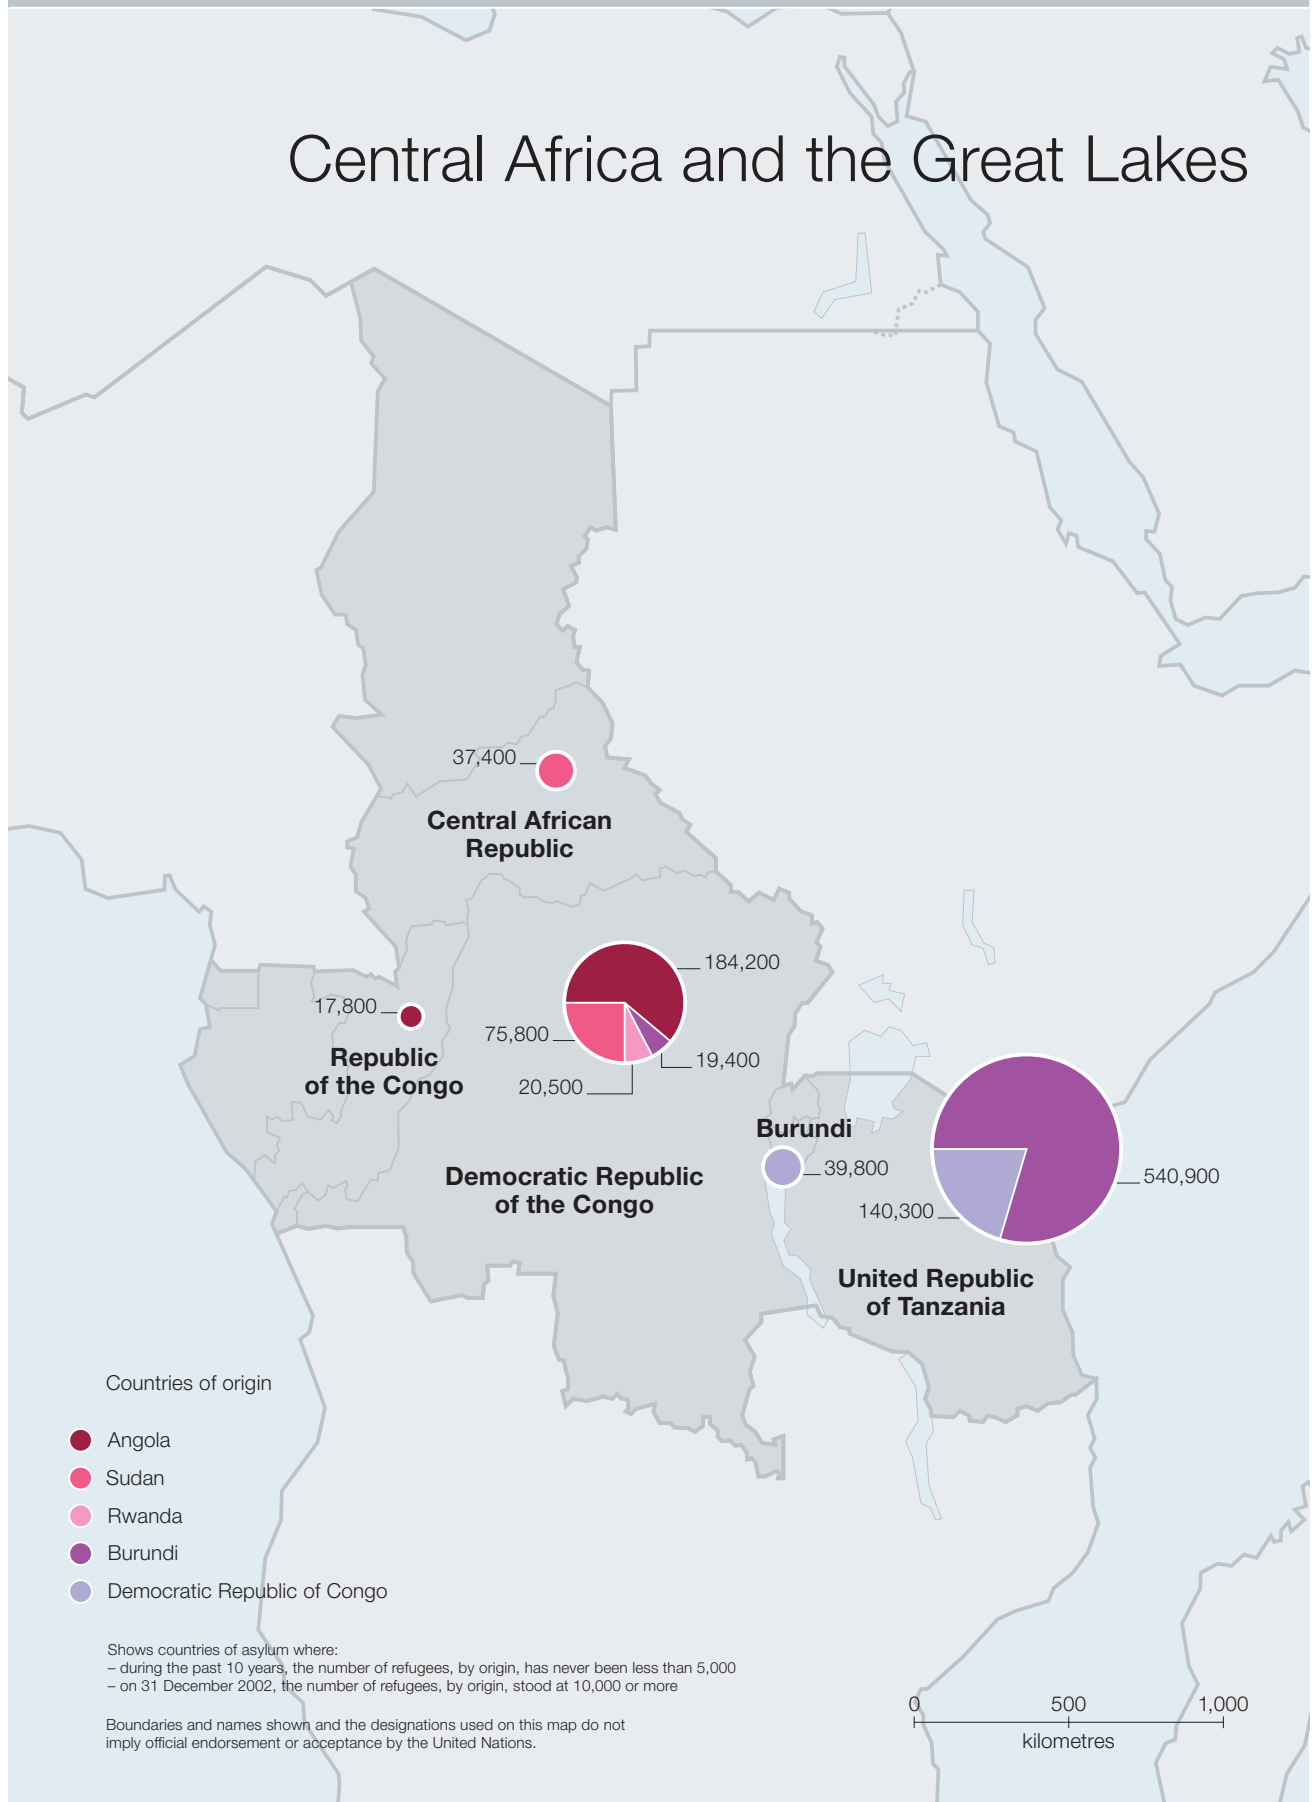

# Protracted refugee populations in Africa

Figures as at 31 December 2002

## Central Africa and the Great Lakes

# East and Horn of Africa

Protracted refugee populations in Africa

West Africa

Countries of origin

- Liberia
- Sierra Leone
- Chad
- Mauritania

Shows countries of asylum where:  
 - during the past 10 years, the number of refugees, by origin, has never been less than 5,000  
 - on 31 December 2002, the number of refugees, by origin, stood at 10,000 or more

Boundaries and names shown and the designations used on this map do not imply official endorsement or acceptance by the United Nations.