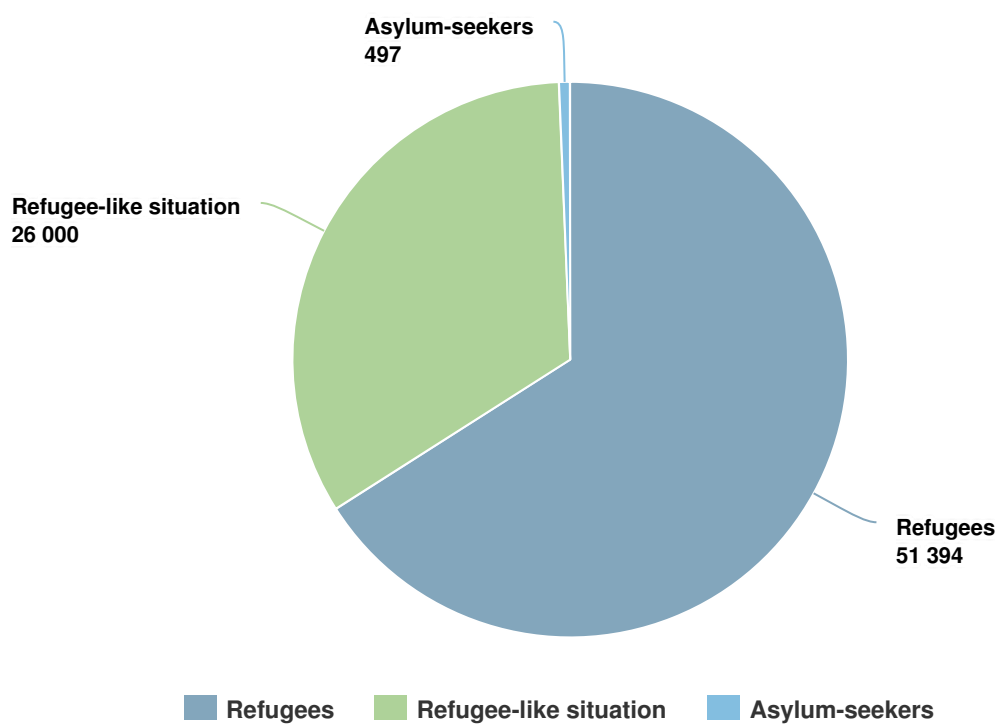

Operation: Mauritania

Location

Latest update of camps and office locations **21 Nov 2016**. By clicking on the icons on the map, additional information is displayed.

People of Concern

INCREASE IN
2% 2015

2015	77,891
2014	76,048
2013	93,612

Budgets and Expenditure for Mauritania

Working environment

By the end of 2016, some 44,000 refugees and asylum-seekers will be hosted in Mauritania, mainly in Mbera camp, in the south-east of the country, and in urban areas. Most refugees in the camp fled after 2012 from northern Mali, where the security situation remains volatile with regular clashes between armed groups, terrorist attacks and recurrent banditry. In this context, organized voluntary repatriation is not foreseen in the near future.

Since the beginning of the crisis, living conditions in Mbera camp have significantly improved in all sectors, including protection, health, nutrition and water and sanitation. The Government of Mauritania provided a large tract of land in 2012 to host the thousands of refugees from northern Mali. Since then, the host country ensures security inside and outside the camp for refugees and for humanitarian staff. The host population around Mbera camp continues to share its scarce resources, including water and firewood, with the refugee community.

Key Priorities

In 2017, UNHCR's operation will focus on:

- Supporting the Mauritanian authorities in improving its legal framework and practices related to asylum;
- Maintaining essential protection and services for all refugees in Mbera camp;
- Strengthening refugees' self-reliance in Mauritania to gradually reduce their dependency on humanitarian assistance;
- Supporting peaceful coexistence between the refugee and host communities