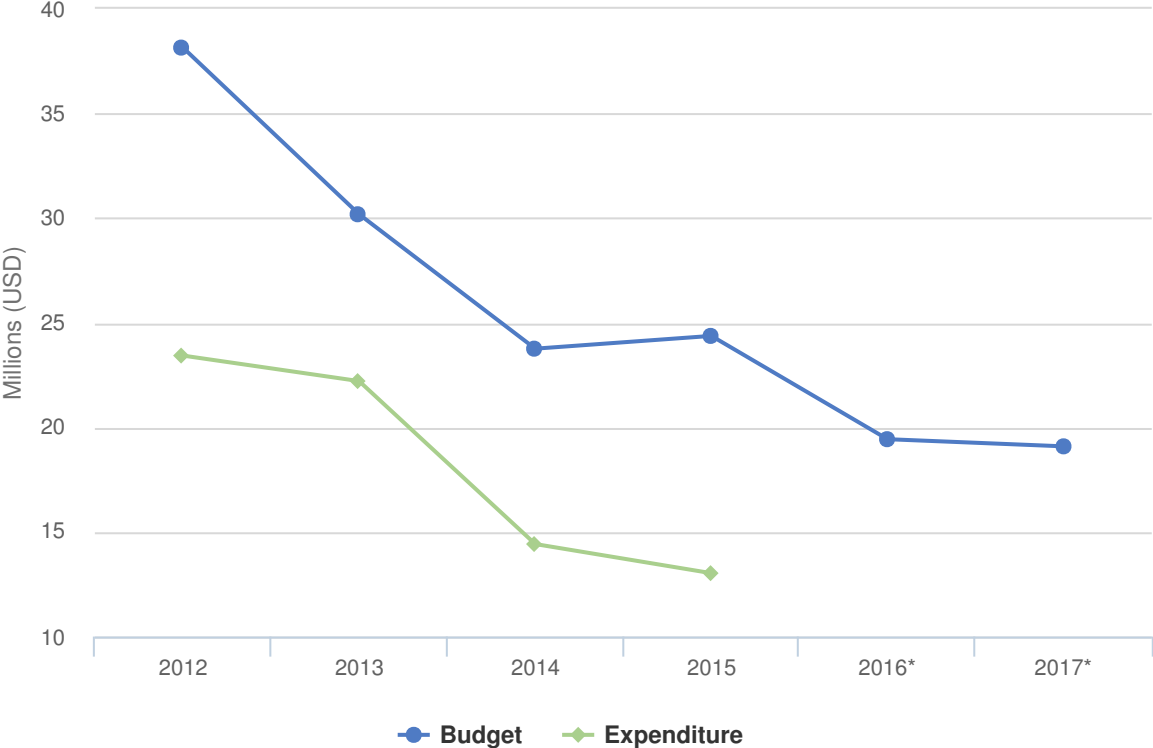

Operation: Mauritania

Location

Latest update of camps and office locations **21 Nov 2016**. By clicking on the icons on the map, additional information is displayed.

People of Concern

INCREASE IN
2% 2015

2015	77,891
2014	76,048
2013	93,612

Budgets and Expenditure for Mauritania

Working environment

By the end of 2016, some 44,000 refugees and asylum-seekers will be hosted in Mauritania, mainly in Mbera camp, in the south-east of the country, and in urban areas. Most refugees in the camp fled after 2012 from northern Mali, where the security situation remains volatile with regular clashes between armed groups, terrorist attacks and recurrent banditry. In this context, organized voluntary repatriation is not foreseen in the near future.

Since the beginning of the crisis, living conditions in Mbera camp have significantly improved in all sectors, including protection, health, nutrition and water and sanitation. The Government of Mauritania provided a large tract of land in 2012 to host the thousands of refugees from northern Mali. Since then, the host country ensures security inside and outside the camp for refugees and for humanitarian staff. The host population around Mbera camp continues to share its scarce resources, including water and firewood, with the refugee community.