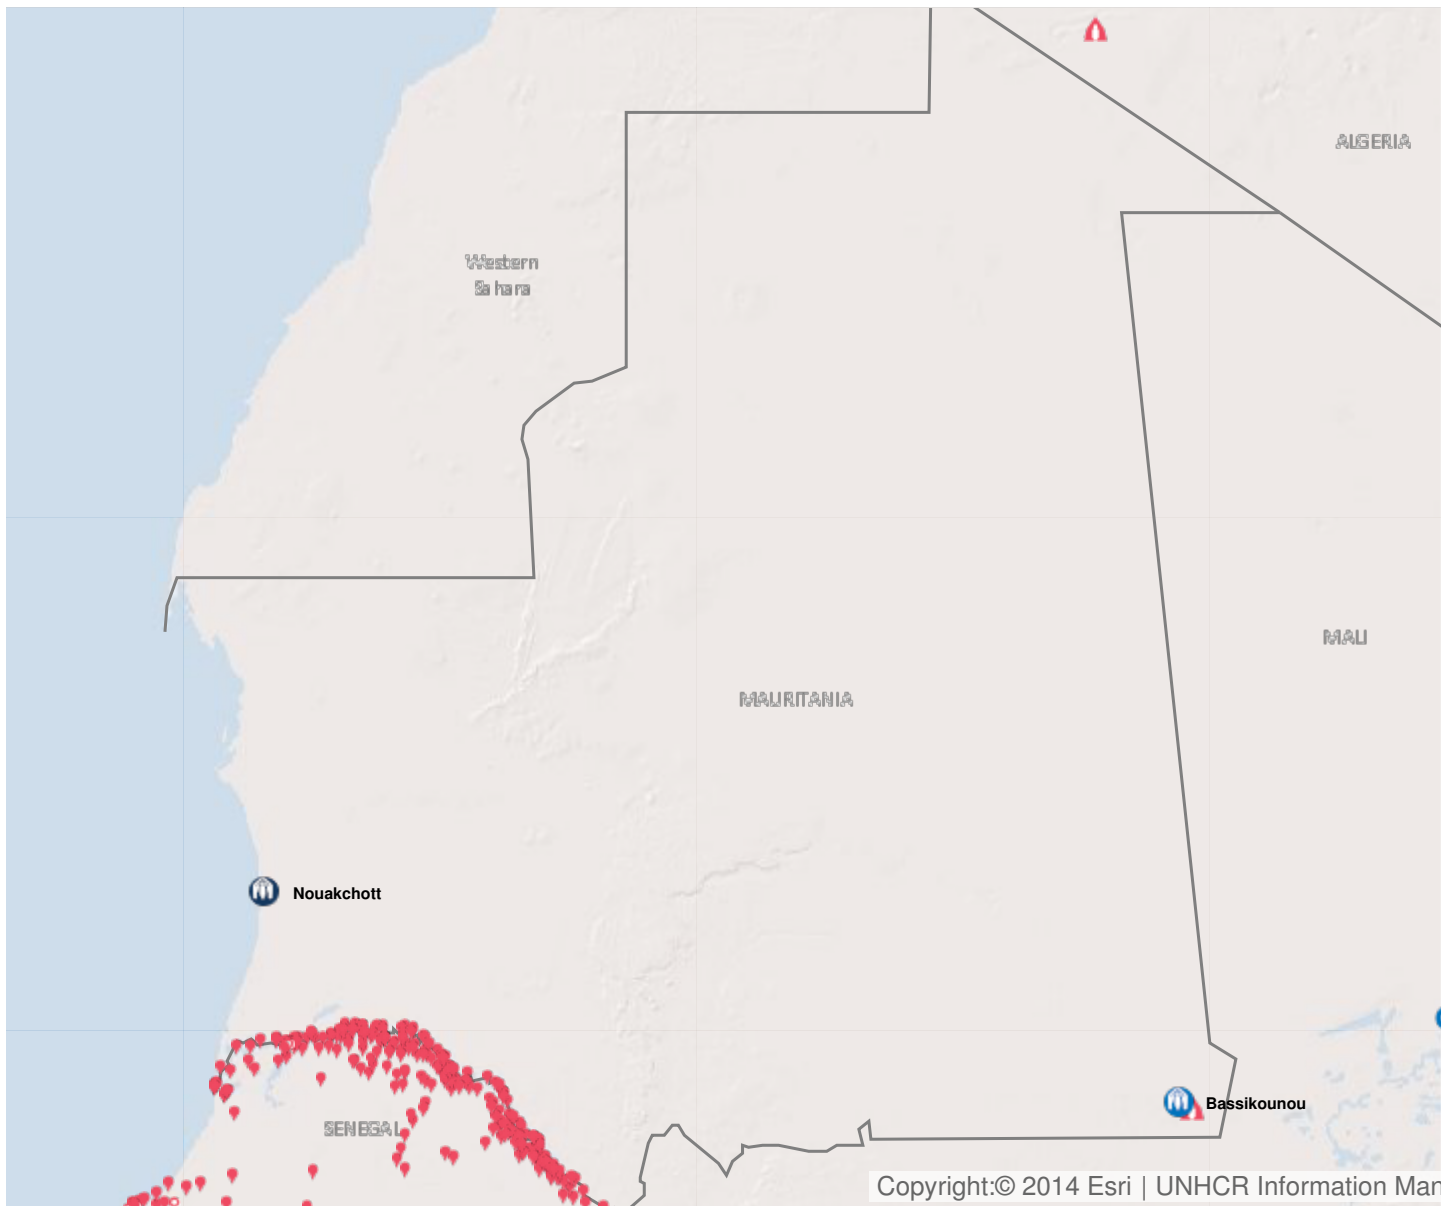

Operation: Mauritania

Location

Latest update of camps and office locations **21 Nov 2016**. By clicking on the icons on the map, additional information is displayed.

People of Concern

INCREASE IN
2% 2015

2015	77,891
2014	76,048
2013	93,612

Budgets and Expenditure for Mauritania

Working environment

By the end of 2016, some 44,000 refugees and asylum-seekers will be hosted in Mauritania, mainly in Mbera camp, in the south-east of the country, and in urban areas. Most refugees in the camp fled after 2012 from northern Mali, where the security situation remains volatile with regular clashes between armed groups, terrorist attacks and recurrent banditry. In this context, organized voluntary repatriation is not foreseen in the near future.

Since the beginning of the crisis, living conditions in Mbera camp have significantly improved in all sectors, including protection, health, nutrition and water and sanitation. The Government of Mauritania provided a large tract of land in 2012 to host the thousands of refugees from northern Mali. Since then, the host country ensures security inside and outside the camp for refugees and for humanitarian staff. The host population around Mbera camp continues to share its scarce resources, including water and firewood, with the refugee community.

Key Priorities

In 2017, UNHCR's operation will focus on:

- Supporting the Mauritanian authorities in improving its legal framework and practices related to asylum;
- Maintaining essential protection and services for all refugees in Mbera camp;
- Strengthening refugees' self-reliance in Mauritania to gradually reduce their dependency on humanitarian assistance;
- Supporting peaceful coexistence between the refugee and host communities