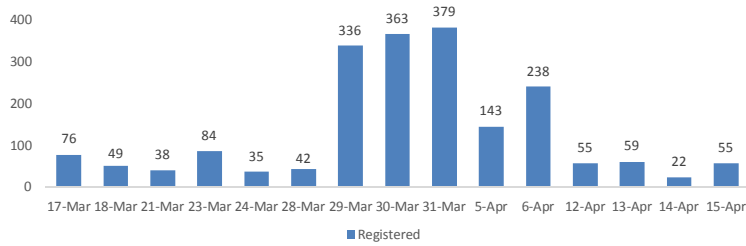

Total Arrivals

Mahama / Gatore Arrivals

76,404	Total Active Refugees
75,916	Registered L2
488	Registered L1**
4,821	Temporarily Inactivated***
81,225	Active + Inactive Refugees

Nyanza Arrivals : 0 Bugesera Arrivals : 1 Rusizi Arrivals : 0

Daily Registration Trends

Area of Origin	Age Cohort	Female	Male	Total	%
Kirundo	0 - 4 years	5,661	5,889	11,550	15%
Bujumbura Mairie	5 - 11 years	7,139	7,189	14,328	19%
Muyinga	12 - 17 years	4,866	5,144	10,010	13%
Ngozi	18 - 59 years	19,405	19,042	38,447	51%
Karuzi	60 + years	1,029	552	1,581	2%
Kayanza	Total	38,100	37,816	75,916	
Cibitoke					
Ruyigi					
Gitega					
Bubanza					
Others					
Total				75,916	