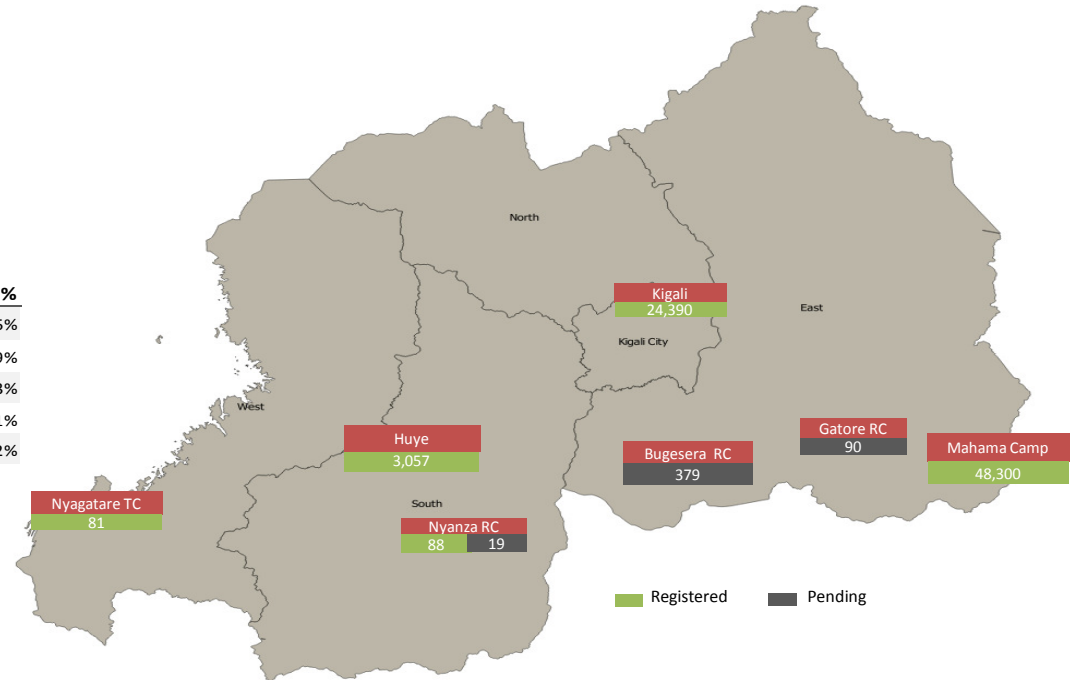

Registration Statistics

Registered on	15 April
Mahama	55
Kigali	-
Nyagatare	-
Total	55

Camp / Reception Centre	Population
Bugesera*	379
Nyanza*	107
Nyagatare*	81
Mahama	48,300
Gatore*	90
Kigali	24,390
Huye	3,057
Total	76,404

Total Arrivals

Mahama / Gatore Arrivals

76,404	Total Active Refugees
75,916	Registered L2
488	Registered L1**
4,821	Temporarily Inactivated***
81,225	Active + Inactive Refugees

Nyanza Arrivals : 0 Bugesera Arrivals : 1 Rusizi Arrivals : 0

Daily Registration Trends

Area of Origin	Age Cohort	Female	Male	Total	%
Kirundo	0 - 4 years	5,661	5,889	11,550	15%
Bujumbura Mairie	5 - 11 years	7,139	7,189	14,328	19%
Muyinga	12 - 17 years	4,866	5,144	10,010	13%
Ngozi	18 - 59 years	19,405	19,042	38,447	51%
Karuzi	60 + years	1,029	552	1,581	2%
Kayanza	Total	38,100	37,816	75,916	
Cibitoke					
Ruyigi					
Gitega					
Bubanza					
Others					
Total				75,916	

* Source: MIDIMAR. All other sources are UNHCR

** Individuals registered in Nyanza and Bugesera RCs have undergone level 1 biometric registration

*** Inactivated due to absence at food distribution for 3 or more consecutive months in Sep - Mar (3,823) or spontaneous departure to BDI (998)