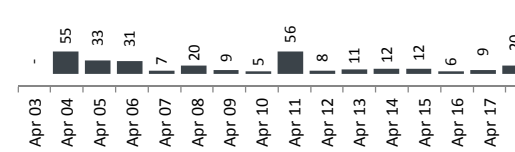

Registration Statistics

Registered on	15 April
Mahama	55
Kigali	-
Nyagatare	-
Total	55

Camp / Reception Centre	Population
Bugesera*	379
Nyanza*	107
Nyagatare*	81
Mahama	48,300
Gatore*	90
Kigali	24,390
Huye	3,057
Total	76,404

Total Arrivals

Mahama / Gatore Arrivals

76,404	Total Active Refugees
75,916	Registered L2
488	Registered L1**
4,821	Temporarily Inactivated***
81,225	Active + Inactive Refugees

Nyanza Arrivals : 0 Bugesera Arrivals : 1 Rusizi Arrivals : 0