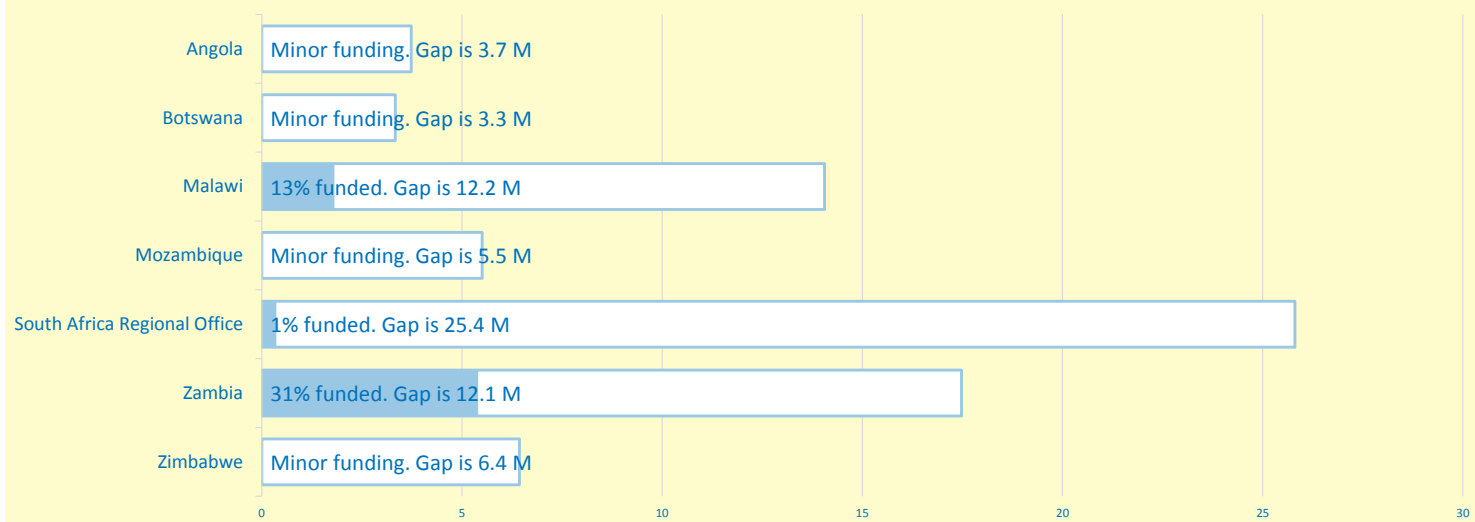

76.3 M required for 2016
7.6 M contributions received, representing 10% of requirements
68.7 M funding gap for Southern Africa

Overall funding gap

Funding Gap by country office

Details of contributions for Southern Africa