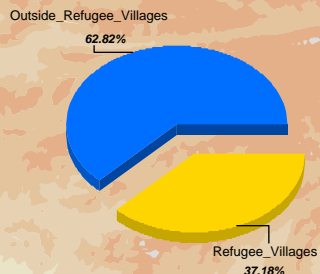

The boundaries and names shown and the designations used on this map do not imply official endorsement or acceptance by the United Nations.

Turkmenistan

Uzbekistan

Tajikistan

DUSHANBE

China

Province	Families	Individuals	Refugee Village	Outside Refugee Village
KPK	180,516	1,086,185	546,827	539,358
Balochistan	52,716	357,225	89,384	267,841
Sindh	13,369	74,424	-	74,424
Punjab	31,496	192,020	15,215	176,805
Islamabad	6,754	35,563	-	35,563
AJK	1,224	7,116	-	7,116
Total	286,075	1,752,533	651,426	1,101,107

Afghanistan

KABUL

FATA

KPK

AJK

ISLAMABAD

PUNJAB

Pakistan

BALUCHISTAN

Islamic Republic of Iran

India

SINDH

Arabian Sea

LEGEND

- Capital
- Refugee Villages
- International boundary
- Administrative boundary (Level 1)
- Line of Control
- Disputed Territory
- *KPK: Khyber Pakhtunkhwa
- *FATA: Federally Administered Tribal Area
- *AJK: Azad Jammu Kashmir