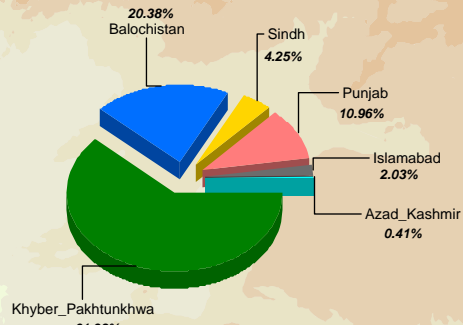

The boundaries and names shown and the designations used on this map do not imply official endorsement or acceptance by the United Nations.

Turkmenistan

Uzbekistan

Tajikistan

DUSHANBE

China

Province	Families	Individuals	Refugee Village	Outside Refugee Village
KPK	180,516	1,086,185	546,827	539,358
Balochistan	52,716	357,225	89,384	267,841
Sindh	13,369	74,424	-	74,424
Punjab	31,496	192,020	15,215	176,805
Islamabad	6,754	35,563	-	35,563
AJK	1,224	7,116	-	7,116
Total	286,075	1,752,533	651,426	1,101,107

Afghanistan

KABUL

FATA

KPK

AJK

ISLAMABAD

PUNJAB

Pakistan

BALUCHISTAN

Islamic Republic of Iran

India

SINDH

Arabian Sea

LEGEND

- Capital
- Refugee Villages
- International boundary
- Administrative boundary (Level 1)
- Line of Control
- Disputed Territory
- *KPK: Khyber Pakhtunkhwa
- *FATA: Federally Administered Tribal Area
- *AJK: Azad Jammu Kashmir