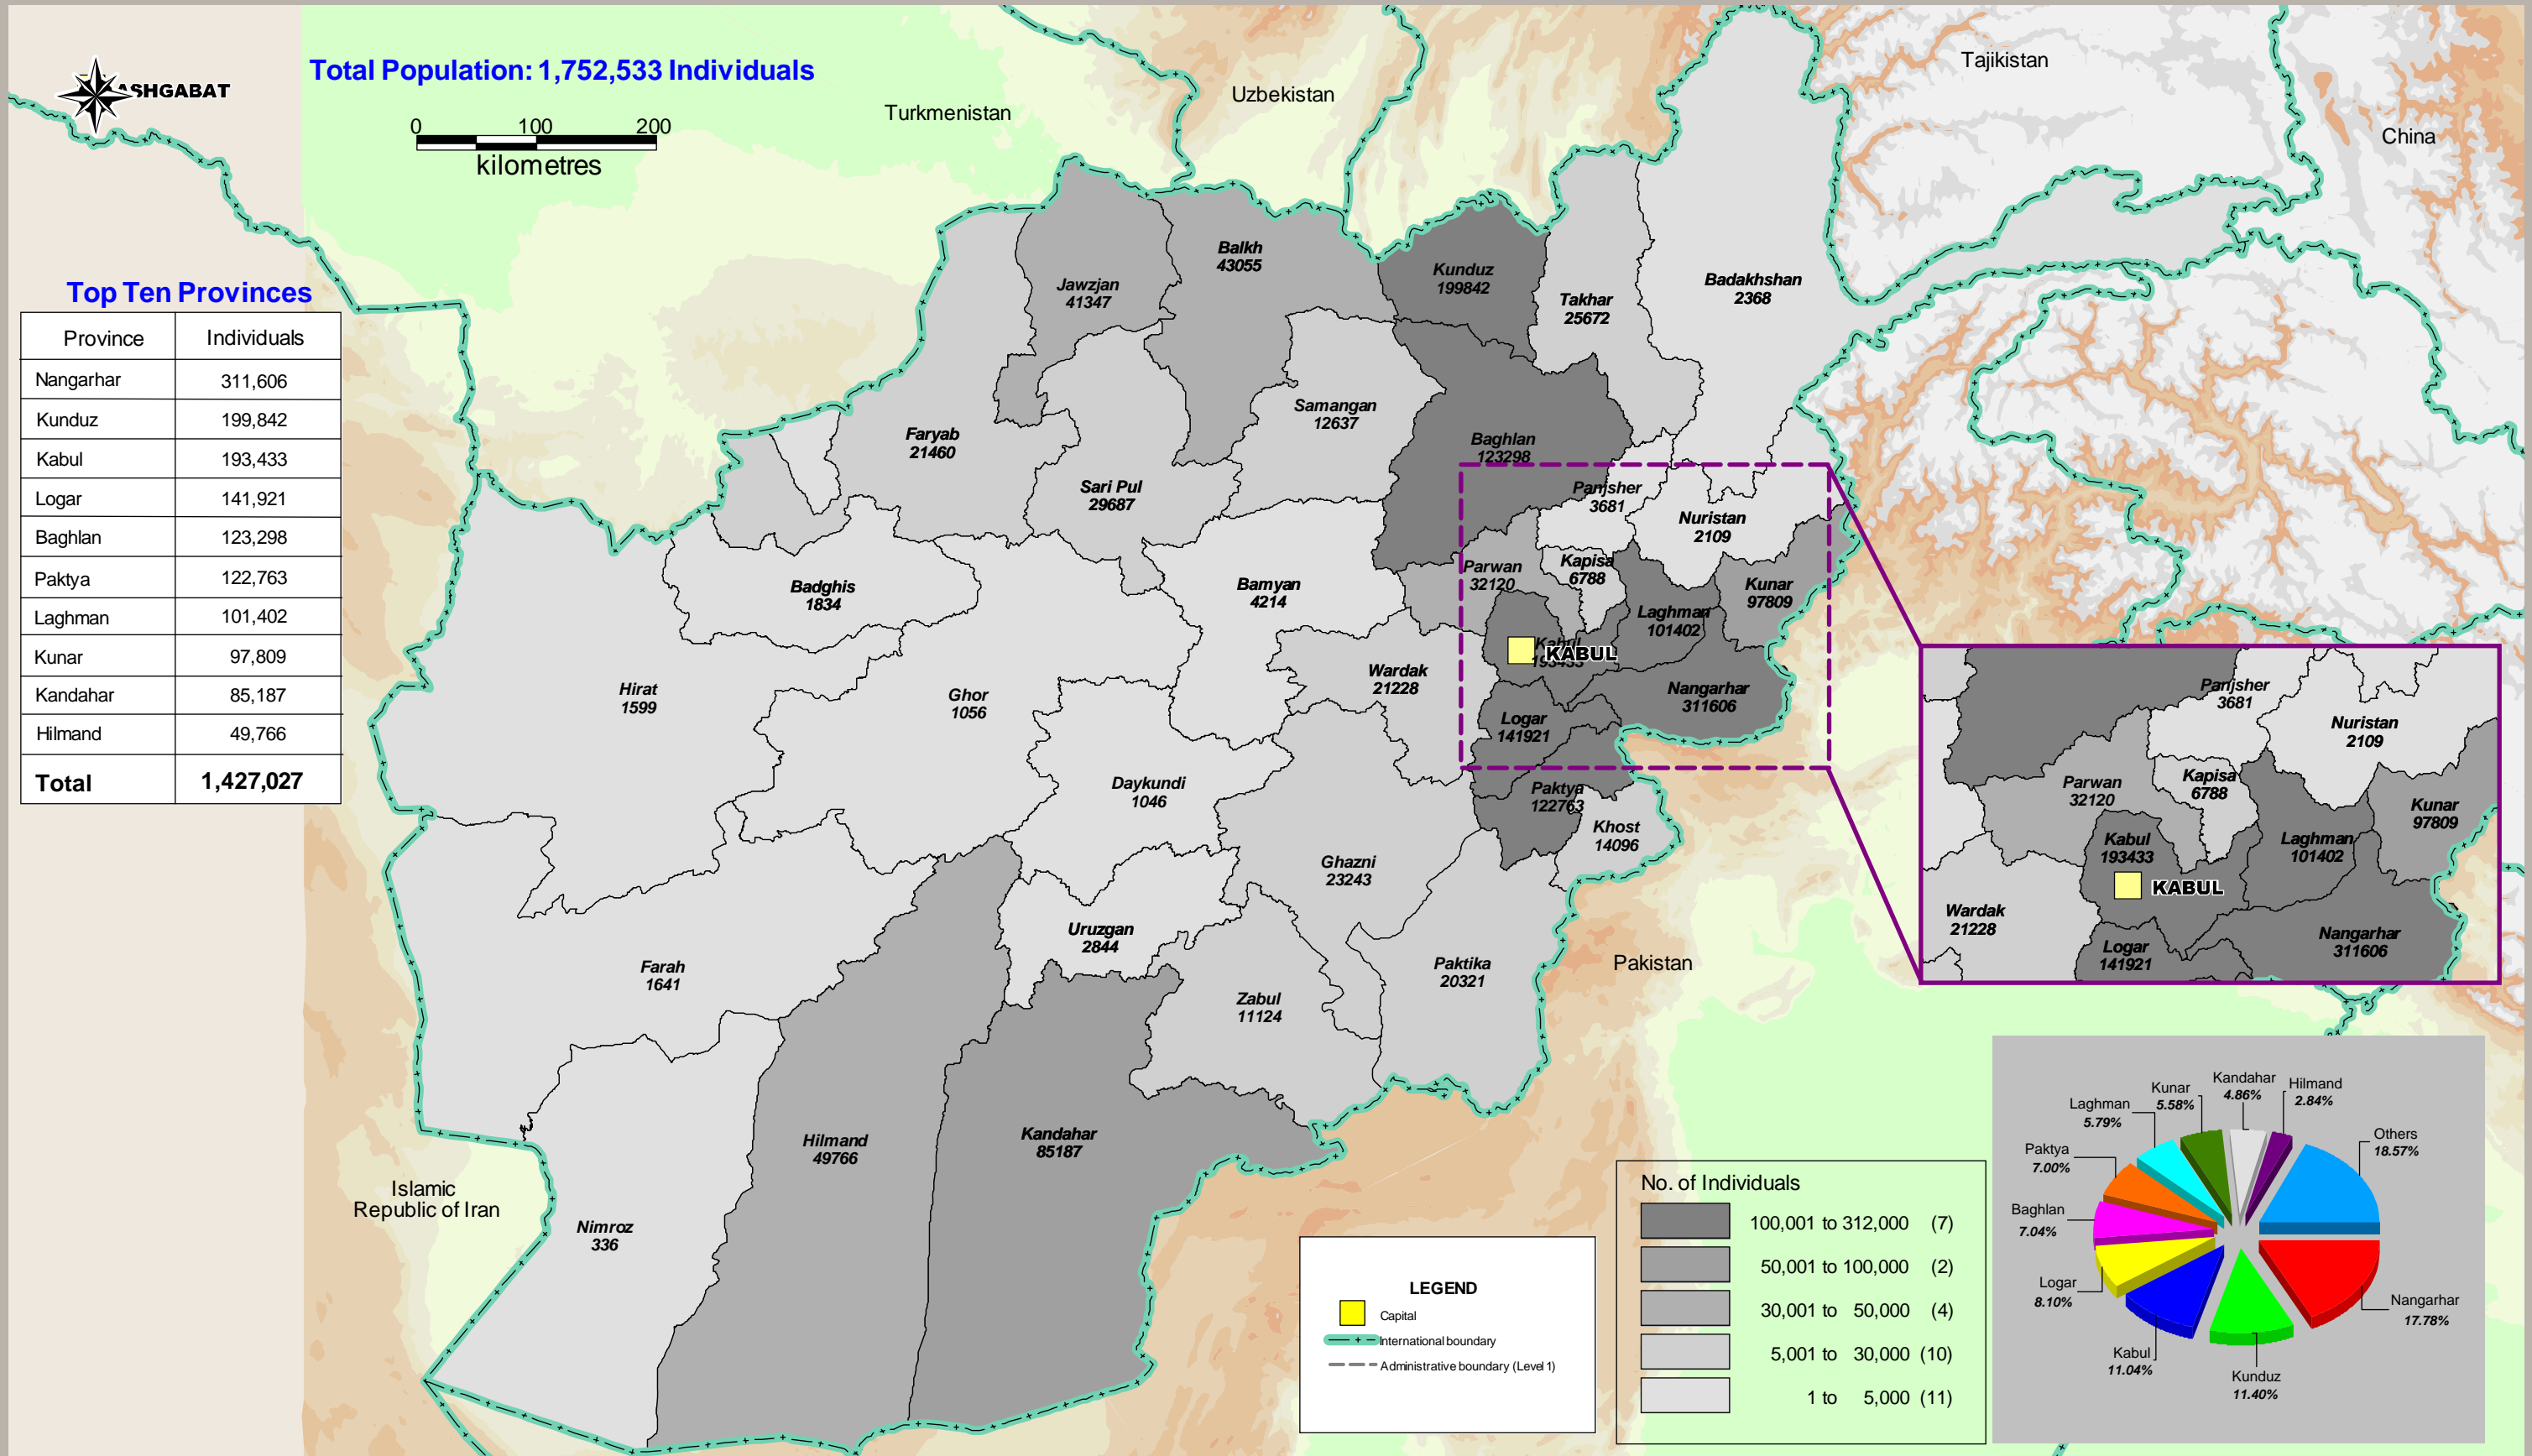

Afghan Population by Province of Origin in Afghanistan

18 August 2010 - 30 November 2011
(PoR Card Renewal Exercise)

Data Management/GIS Unit
 UNHCR Country Office Islamabad
 Sources:
 PoR Card Renewal Exercise
 ANR Database
 The boundaries and names shown and the designations used on this map do not imply official endorsement or acceptance by the United Nations.

Total Population: 1,752,533 Individuals

Top Ten Provinces

Province	Individuals
Nangarhar	311,606
Kunduz	199,842
Kabul	193,433
Logar	141,921
Baghlan	123,298
Paktya	122,763
Laghman	101,402
Kunar	97,809
Kandahar	85,187
Hilmand	49,766
Total	1,427,027

LEGEND

- Capital
- International boundary
- Administrative boundary (Level 1)