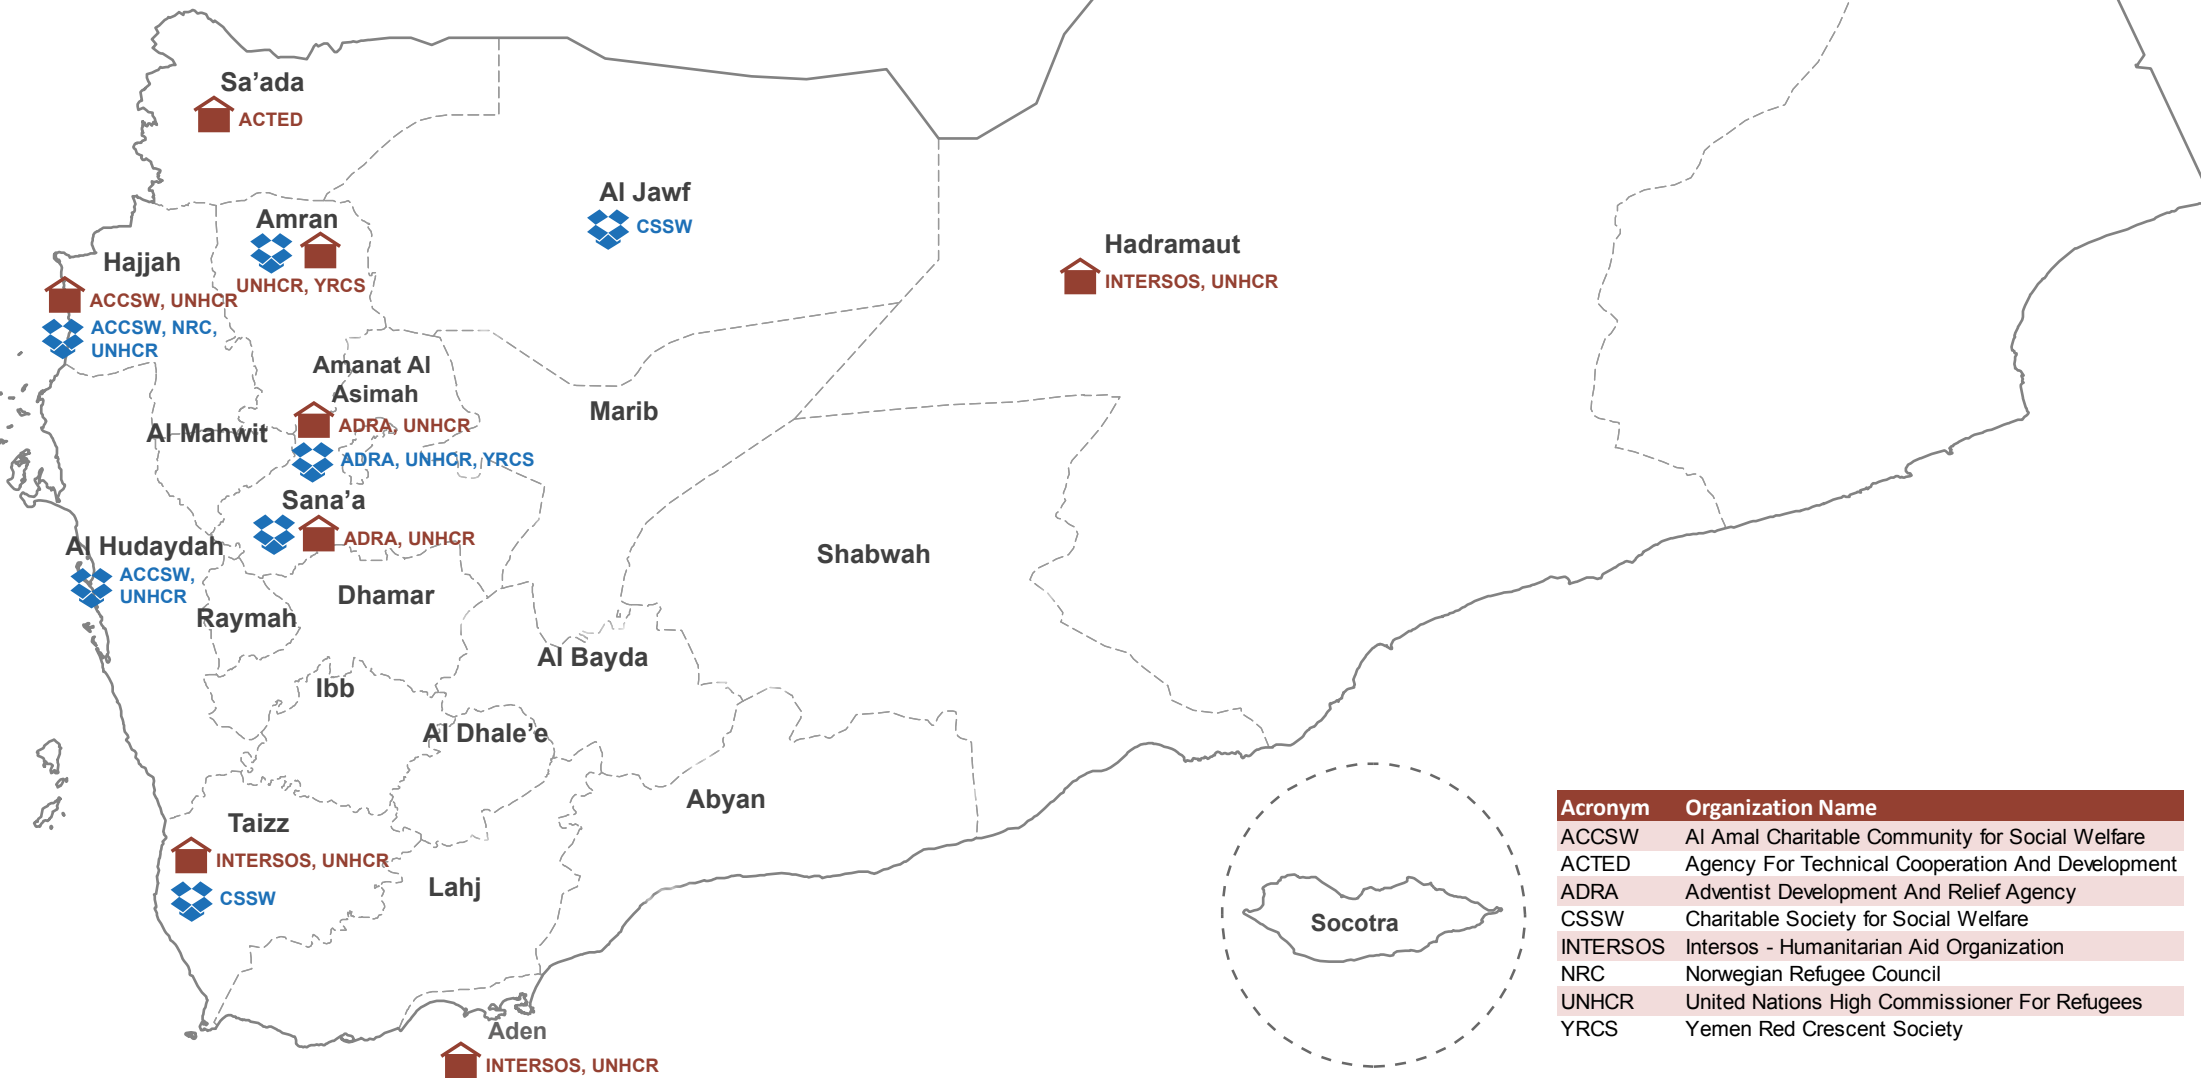

Yemen: Shelter / NFI / CCCM Cluster 3Ws (Who Does What Where) for August 2016

SHELTER CLUSTER

تنسيق المأوى الإنساني

CCCM CLUSTER

دعم مجتمعات النازحين

YEMEN

Legend

Partners conducted NFI distributions

Partners implemented Shelter activities

Acronym	Organization Name
ACCSW	Al Amal Charitable Community for Social Welfare
ACTED	Agency For Technical Cooperation And Development
ADRA	Adventist Development And Relief Agency
CSSW	Charitable Society for Social Welfare
INTEROSOS	Interosos - Humanitarian Aid Organization
NRC	Norwegian Refugee Council
UNHCR	United Nations High Commissioner For Refugees
YRCS	Yemen Red Crescent Society