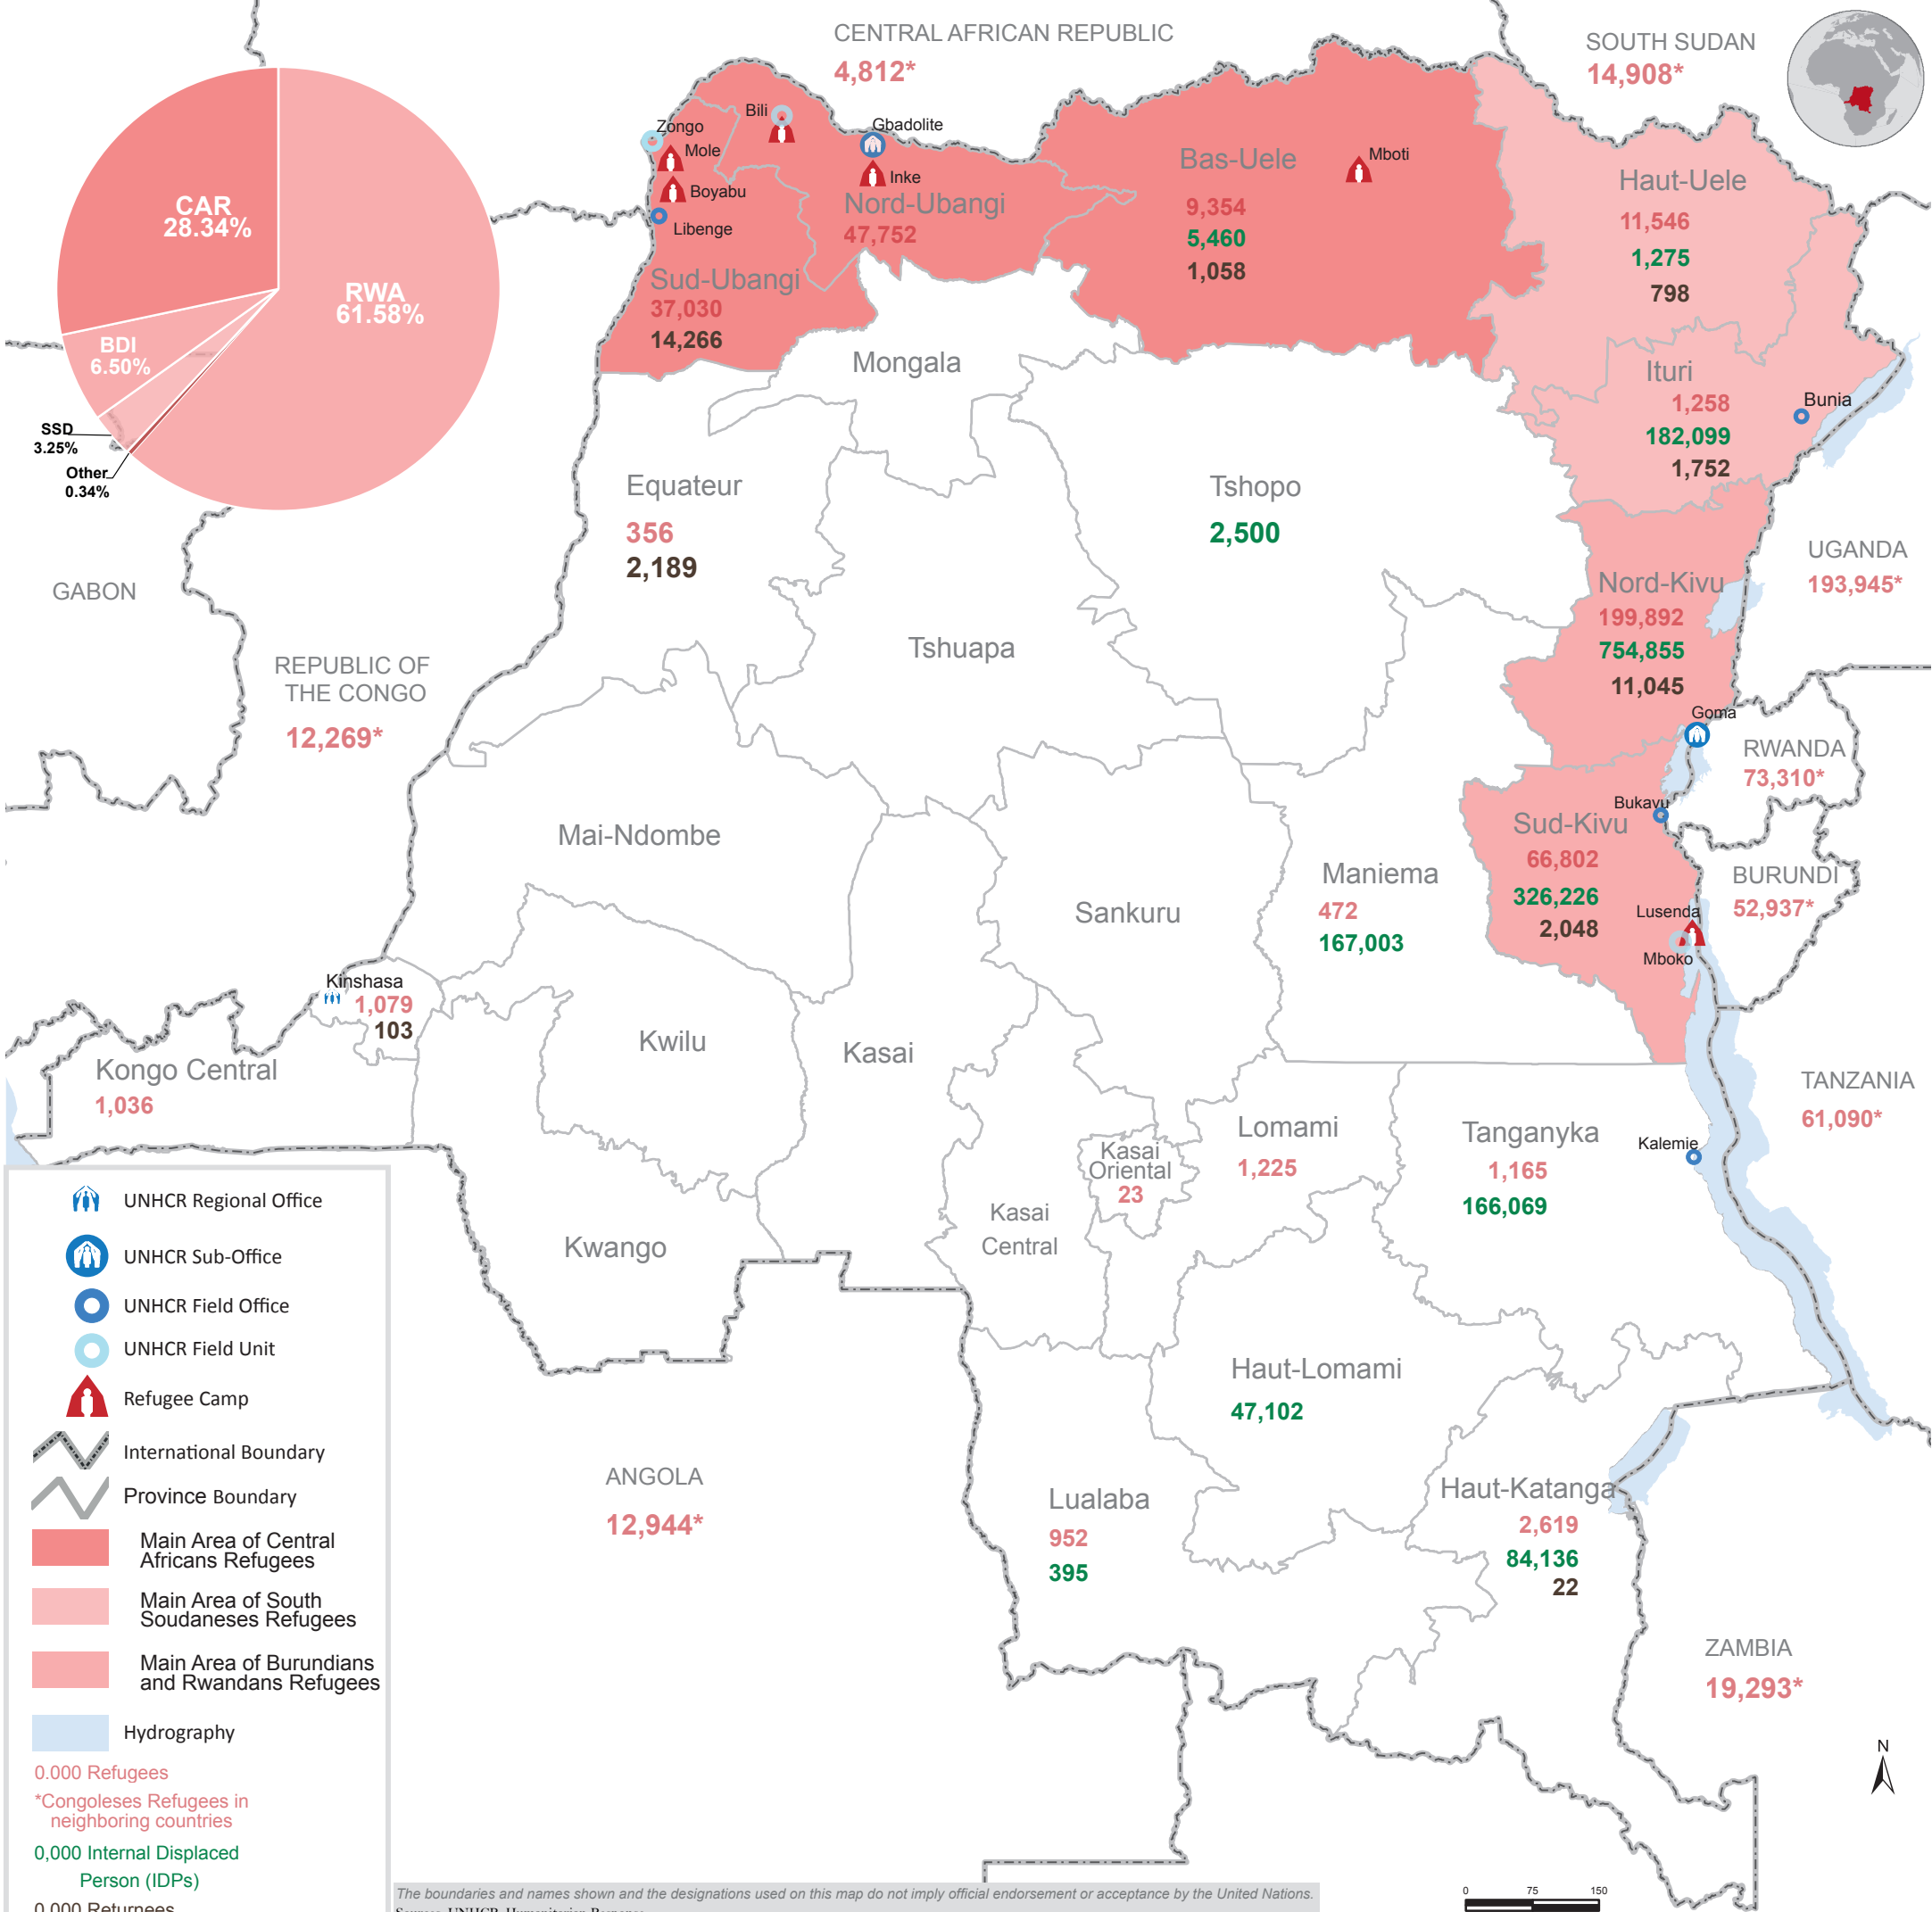

Democratic Republic of Congo

Refugees, Returnees and IDPs

Key Figure	Refugees: 382,561	Internally Displaced Persons: 1,739,845	Returnees: 33,282
-------------------	--------------------------	--	--------------------------

**Internally Displaced Persons in DRC as of March 31, 2016 *Congoleses refugees who returned to the DRC (From 2014 to Feb 2016)

<p>KINSHASA</p> <p>AIRD, ADSSE, CNR</p>	<p>TANGANYIKA, HAUT-KATANGA, LOMAMI AND HAUT-LOMAMI</p> <p>AIRD, SEARCH, CNR</p>	<p>BAS-UELE</p> <p>AIRD, ADES, ADSSE, TSF, COOPERAZIONE INTERNAZIONALE, INTERSOS, CNR</p>
<p>NORTH AND SOUTH UBANGI</p> <p>AIRD, ADES, ADSSE, CNR, AIDES</p>	<p>SOUTH-KIVU</p> <p>AIRD, ADES, INTERSOS, CNR</p>	<p>NORTH-KIVU</p> <p>AIRD, INTERSOS, AIDES, MIDEFEHOPS, CNR</p>
<p>HAUT-UELE, ITURI, TSHOPO</p> <p>AIRD, COOPERAZIONE INTERNAZIONALE, INTERSOS, CNR</p>		