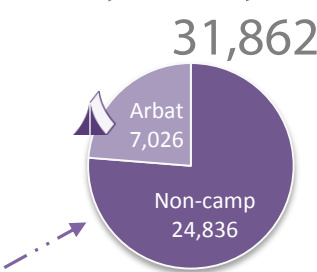

Sulaymaniyah