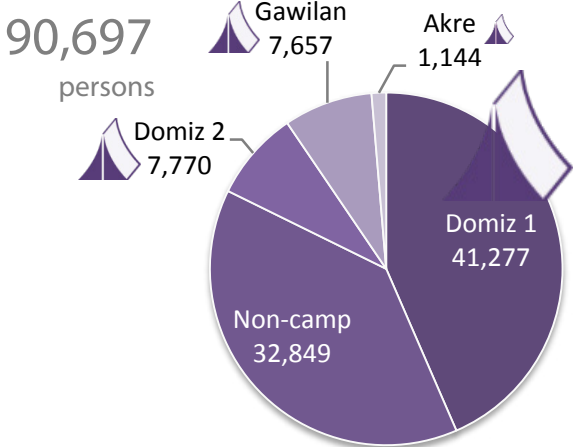

Iraq: Syrian Refugee stats and locations, 31 August 2016

Total: 239,008 persons (81,250 households)

41 % = 98,049 live in 10 camps and 59 % = 140,959 in non-camp/urban areas.

96 % = 230,530 live in Kurdistan Region-Iraq (KR-I): in Erbil Duhok and Sulaymaniyah

4 % = 8,478 live in other locations in Iraq.

Duhok