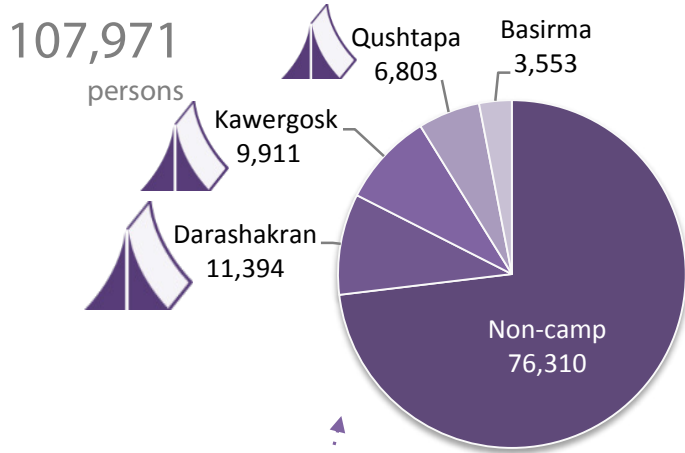

Iraq: Syrian Refugee stats and locations, 31 August 2016

Total: 239,008 persons (81,250 households)

41 % = 98,049 live in 10 camps and 59 % = 140,959 in non-camp/urban areas.

96 % = 230,530 live in Kurdistan Region-Iraq (KR-I): in Erbil Duhok and Sulaymaniyah

4 % = 8,478 live in other locations in Iraq.

Duhok

Erbil

Sulaymaniyah

Turkey

Iran

Iraq

Places of origin

Camp
Non-Camp/Urban

Number of camps