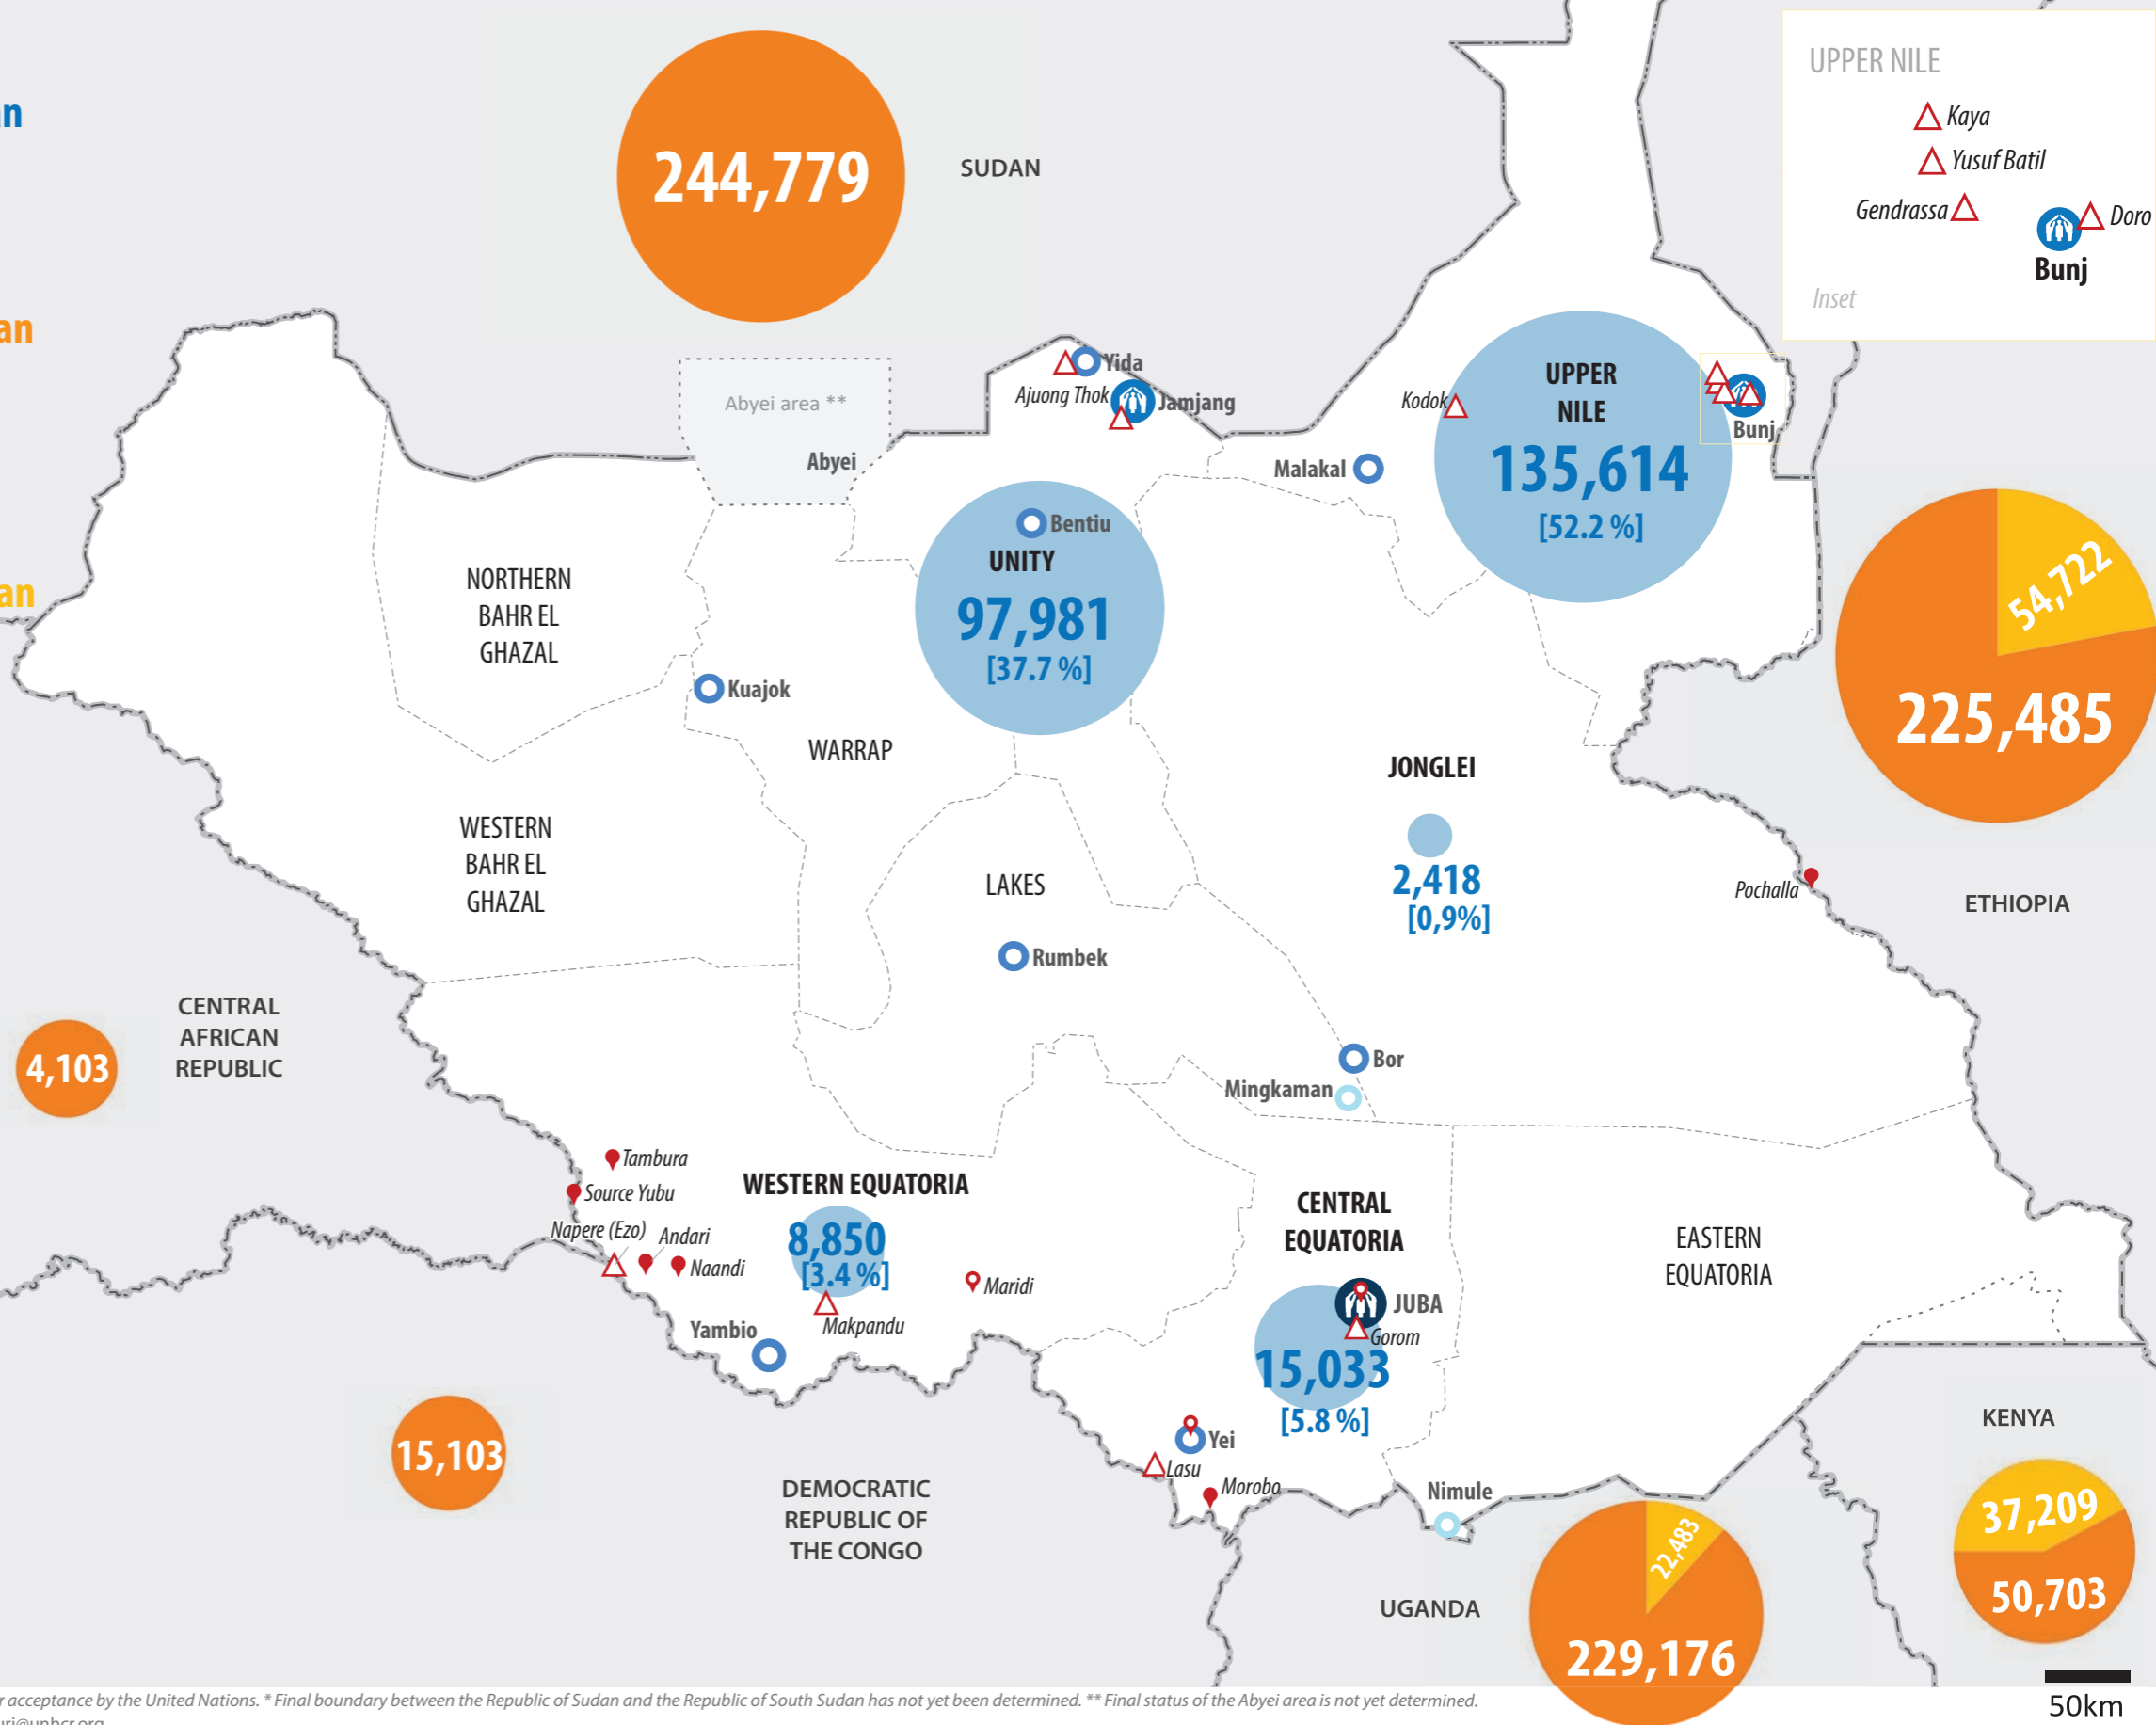

259,796
total refugees residing in South Sudan

769,349
refugees originating from South Sudan
post 15 Dec 2013

114,414
refugees originating from South Sudan
pre 15 Dec 2013

- UNHCR Country Office
- UNHCR Sub Office
- UNHCR Field Office
- UNHCR Field Unit
- Refugee settlement
- Refugee location
- Urban refugee location
- International boundary
- Undetermined boundary*
- State boundary

The boundaries and names shown and the designations used on this map do not imply official endorsement or acceptance by the United Nations. * Final boundary between the Republic of Sudan and the Republic of South Sudan has not yet been determined. ** Final status of the Abyei area is not yet determined.