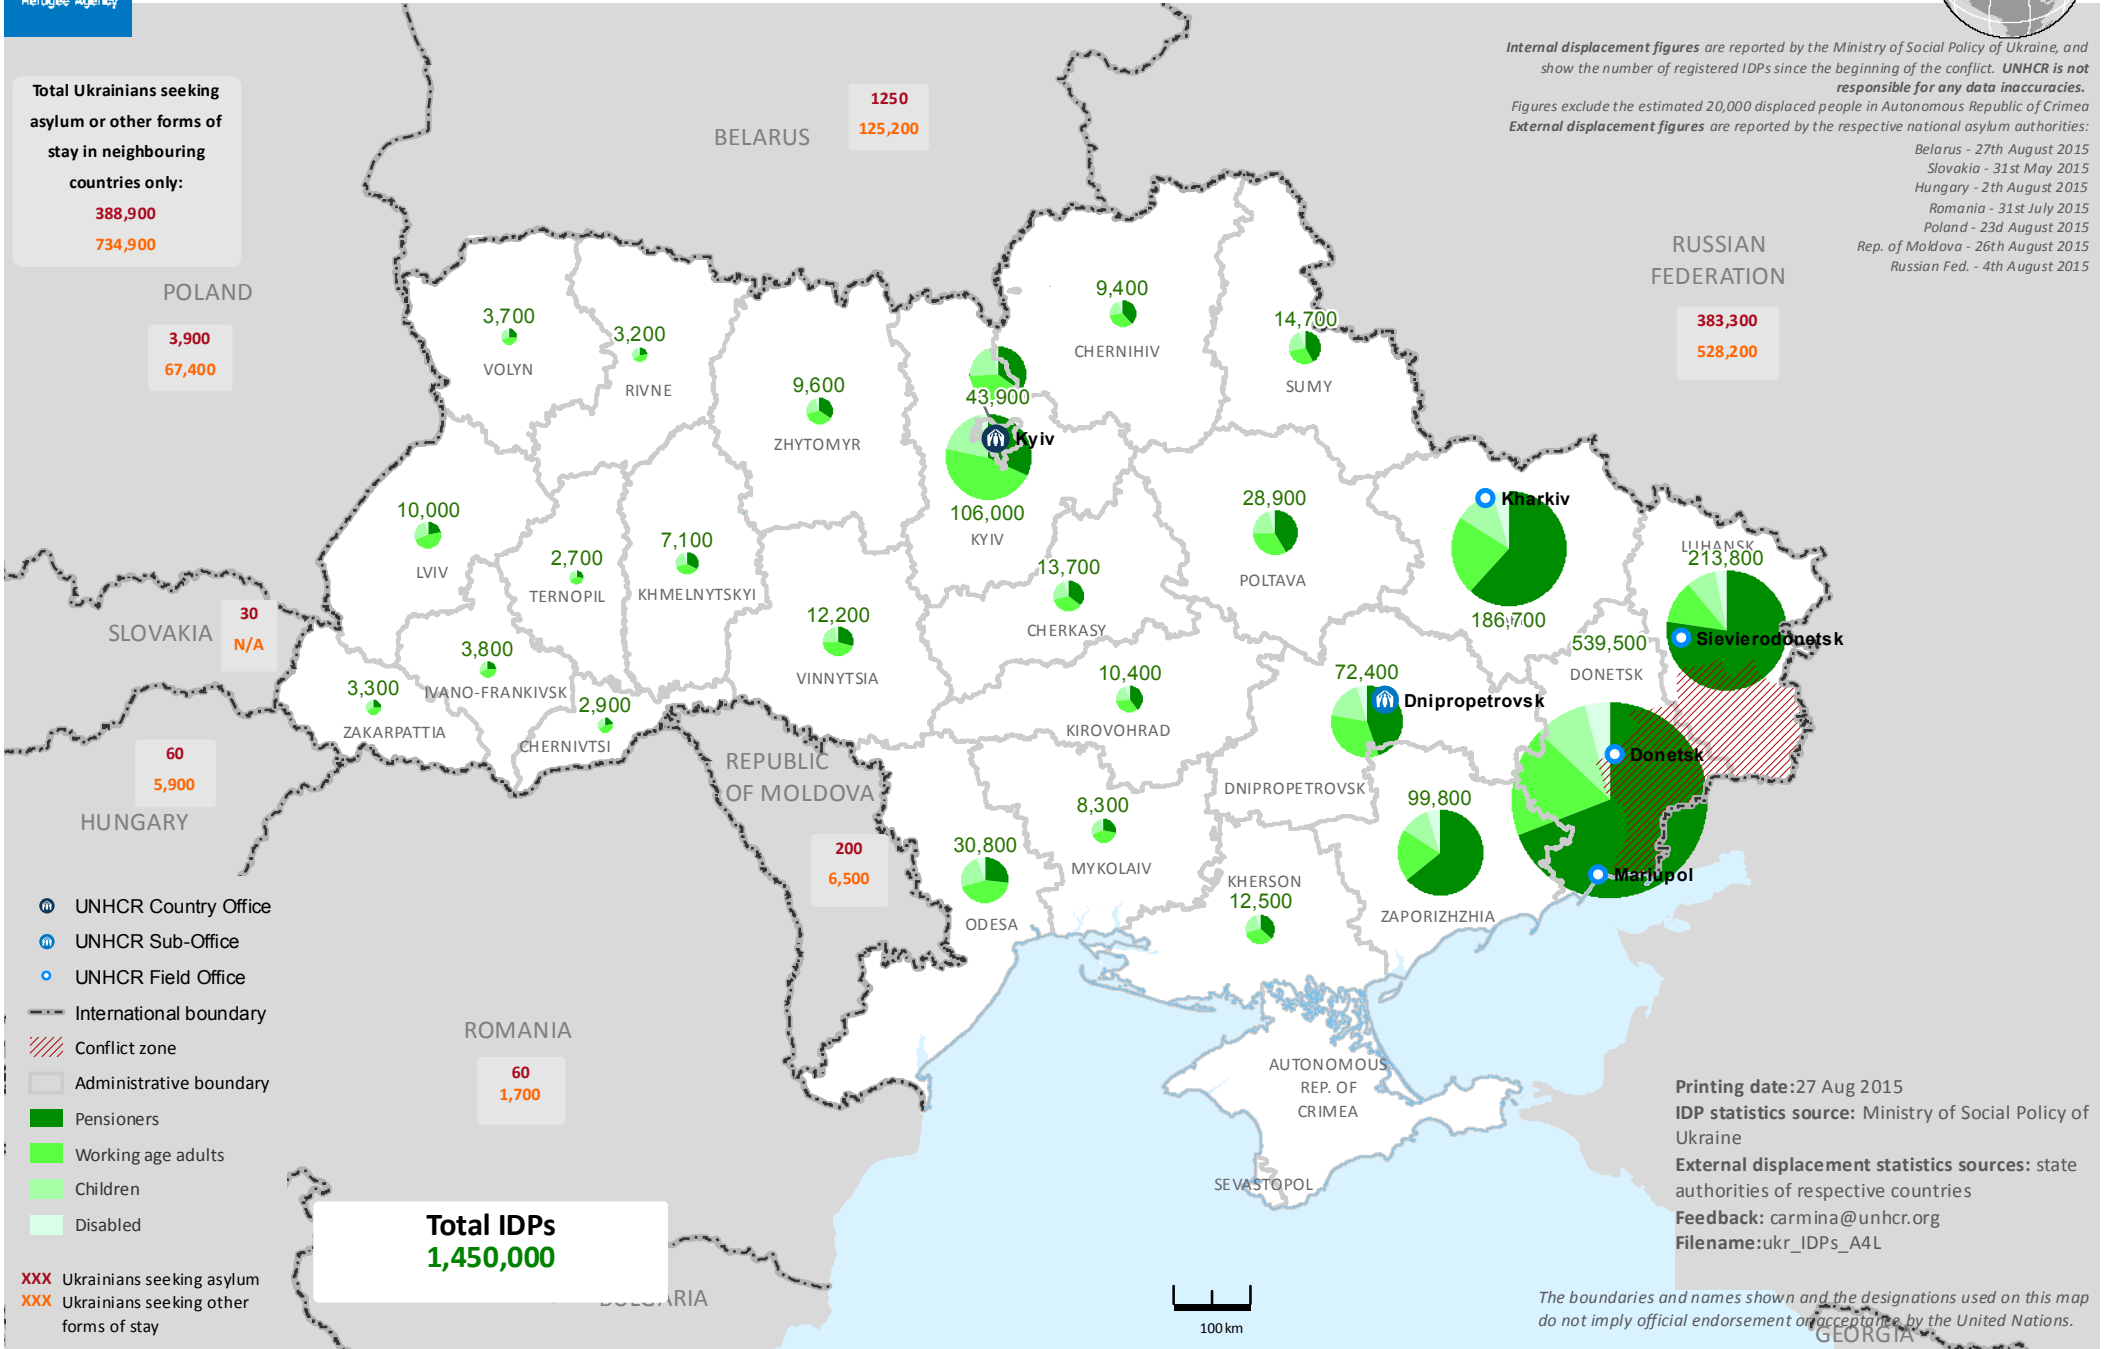

Ukraine: Internally Displaced People

- 21 August 2015

Total Ukrainians seeking asylum or other forms of stay in neighbouring countries only:
388,900
734,900

Internal displacement figures are reported by the Ministry of Social Policy of Ukraine, and show the number of registered IDPs since the beginning of the conflict. UNHCR is not responsible for any data inaccuracies.

Figures exclude the estimated 20,000 displaced people in Autonomous Republic of Crimea
External displacement figures are reported by the respective national asylum authorities:
 Belarus - 27th August 2015
 Slovakia - 31st May 2015
 Hungary - 2th August 2015
 Romania - 31st July 2015
 Poland - 23d August 2015
 Rep. of Moldova - 26th August 2015
 Russian Fed. - 4th August 2015

RUSSIAN FEDERATION
383,300
528,200

- UNHCR Country Office
- UNHCR Sub-Office
- UNHCR Field Office
- International boundary
- Conflict zone
- Administrative boundary
- Pensioners
- Working age adults
- Children
- Disabled