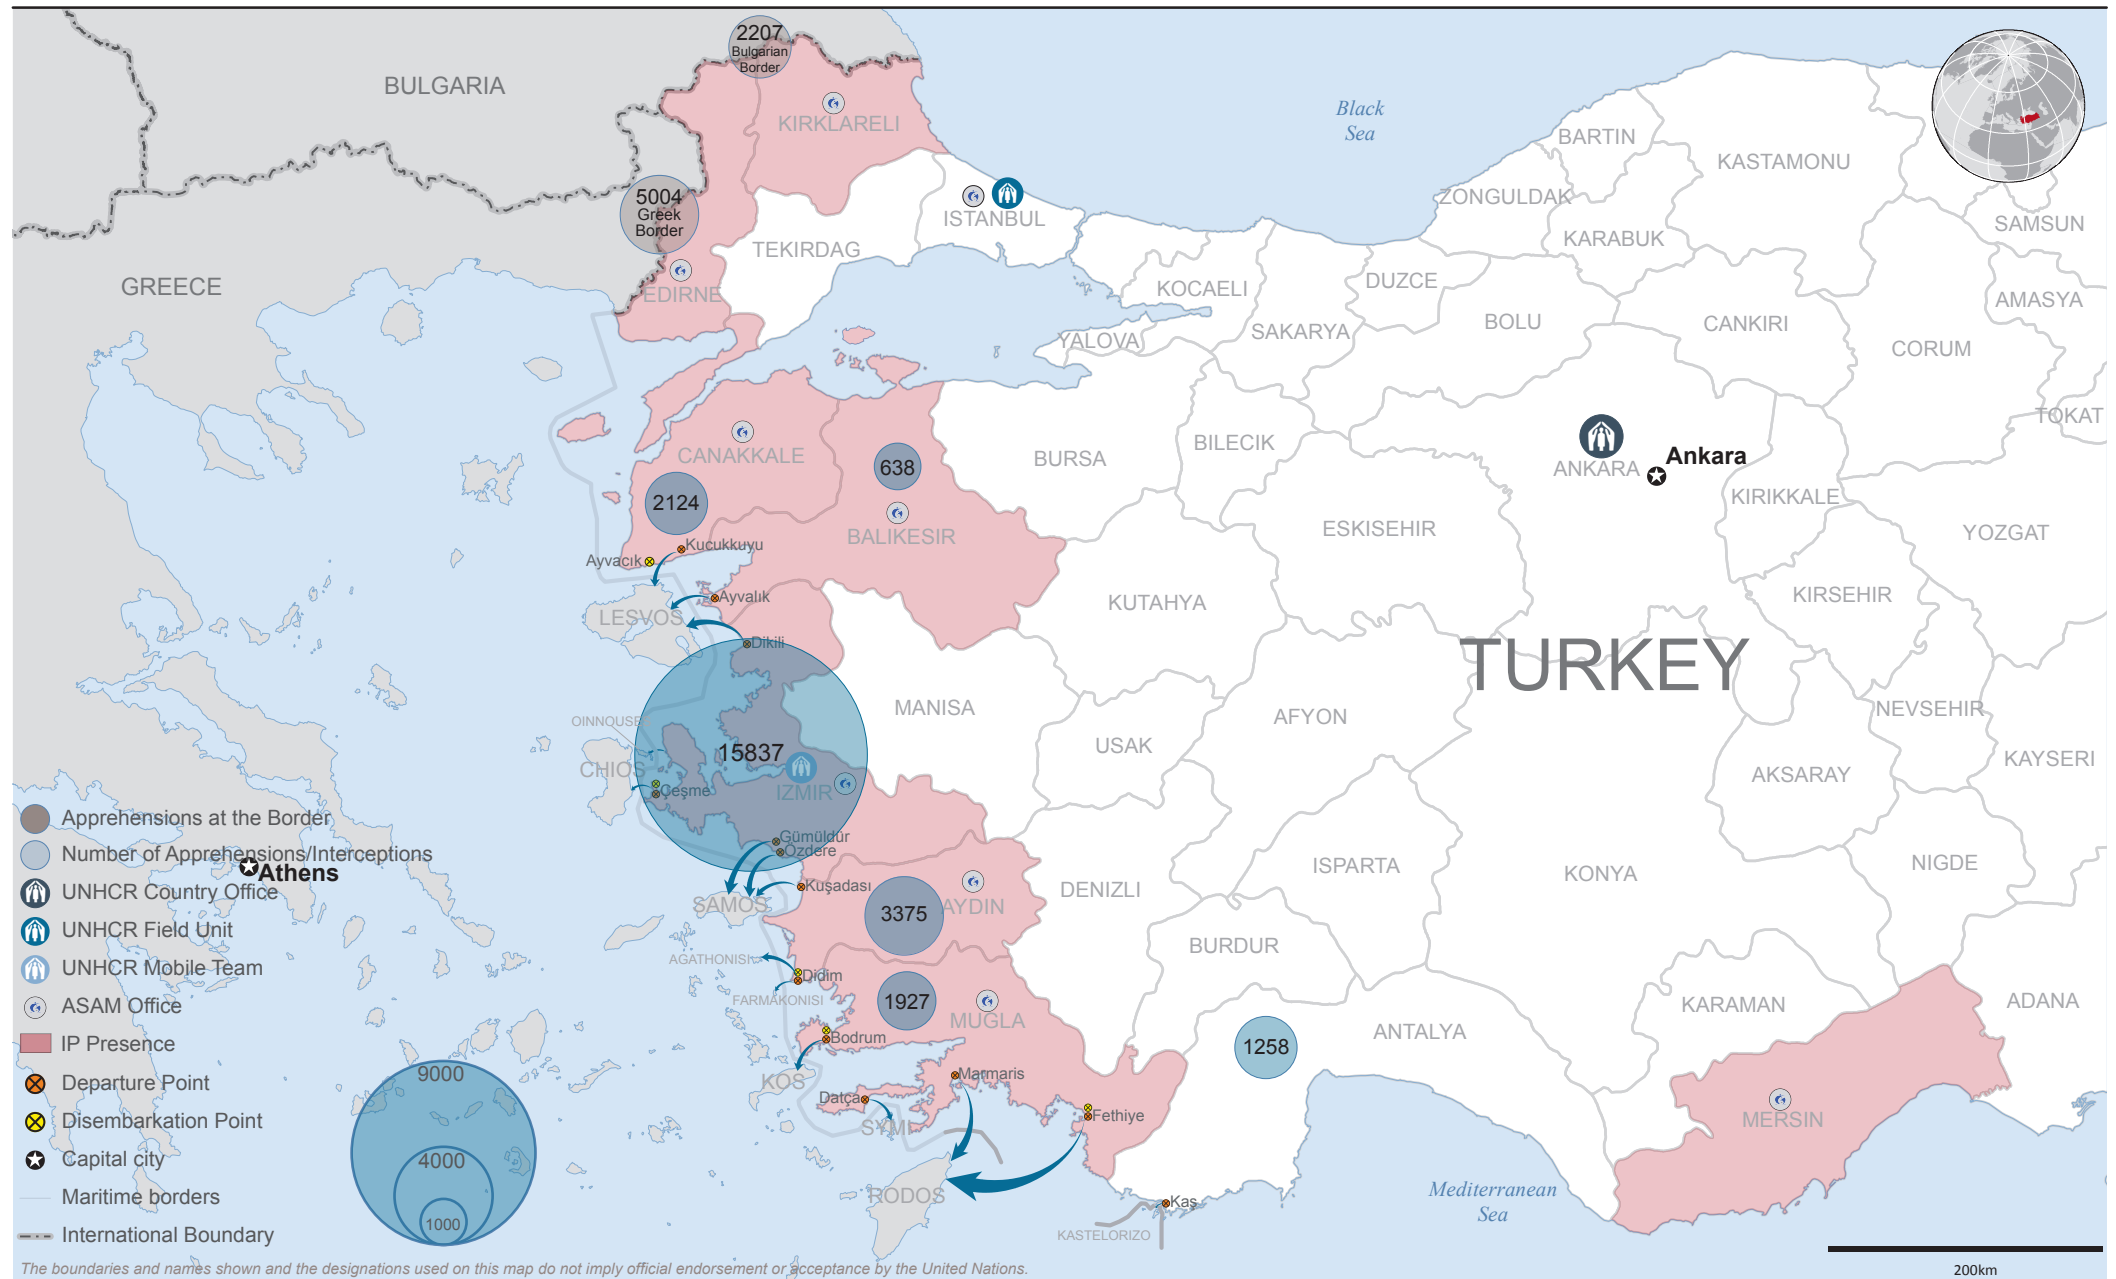

Turkey - Mediterranean Sea and Western Border Operations

Cumulative Apprehension and Rescue Figures since 1 January 2016

as of 15 August 2016

The boundaries and names shown and the designations used on this map do not imply official endorsement or acceptance by the United Nations.

200km