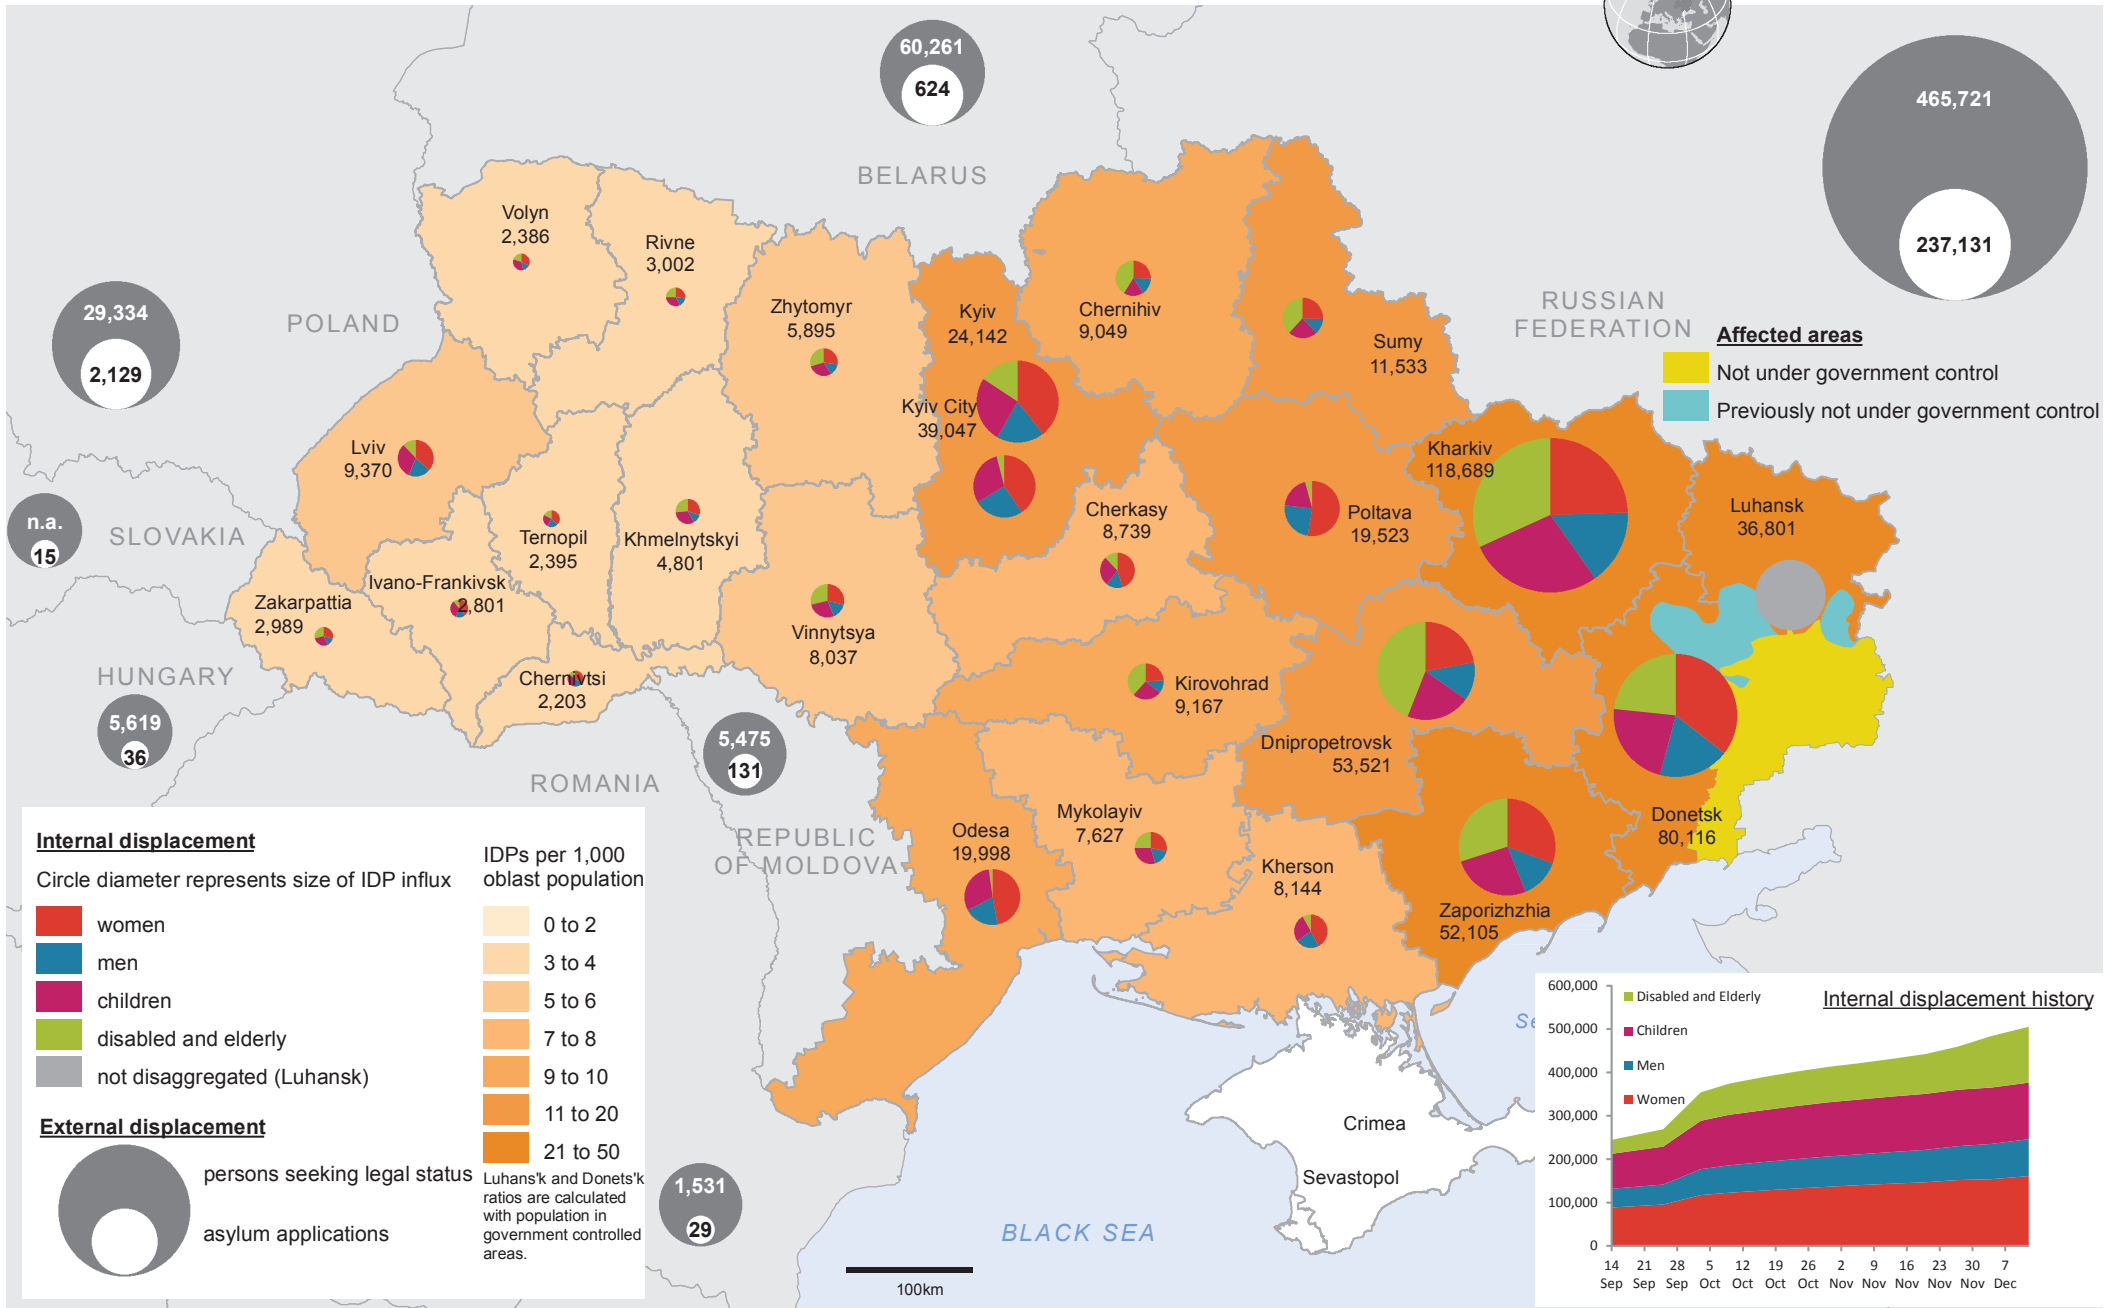

Ukraine: Overview of population displacement (as of 12 December 2014)

The boundaries and names shown and the designations used on this map do not imply official endorsement or acceptance by the United Nations. **Internal Displacement:** Data provided by the State Emergency Service, Government of Ukraine, as of 4 December. Data are likely to be underestimates. **External displacement:** Figures reported to UNHCR by Government Asylum Authorities as of 31 October for Romania, and Slovakia, 30 November for Hungary, 10 December for Poland, 11 December for Belarus, 12 December for Moldova, and as reported by the Russian Federal Migration Service as of 9 December for the Russian Federation. | **Feedback:** haythornthwaite@un.org | **Document:** ukr displacement 12 December 2014 v1 **Creation date:** 12/12/2014