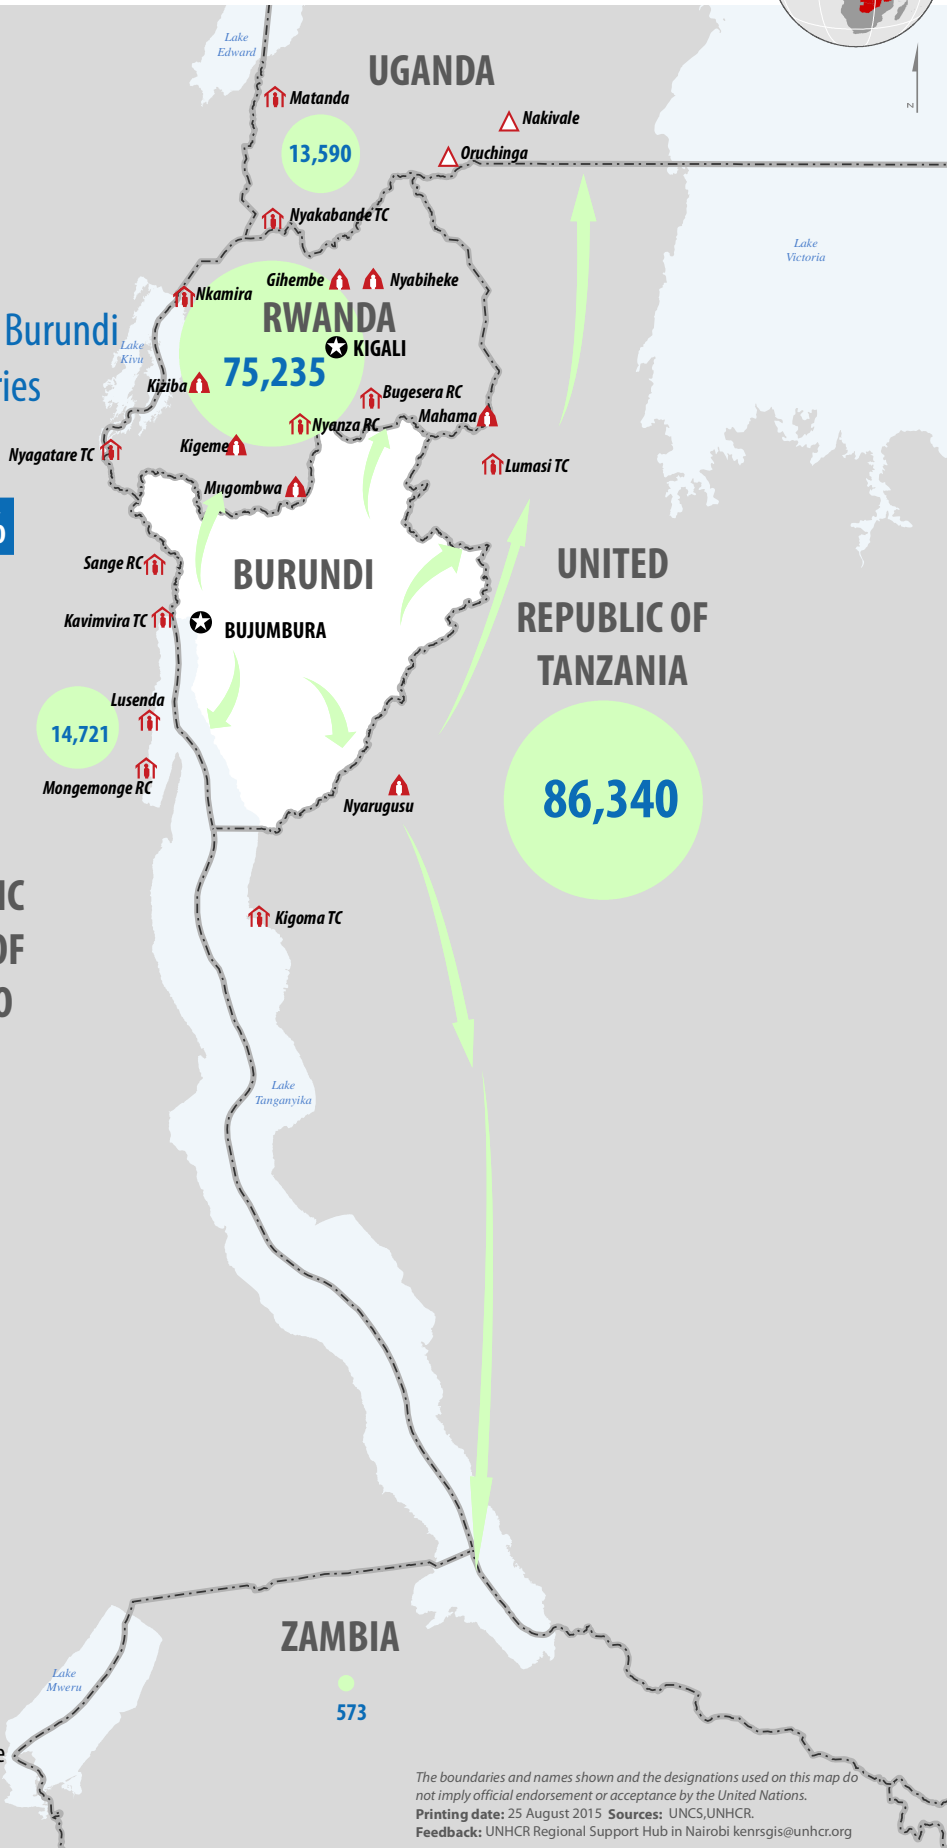

190,459

newly arrived refugees from Burundi
in neighbouring countries

DEMOCRATIC
REPUBLIC OF
THE CONGO

LEGEND

-  Capital city
 -  Refugee camp
 -  Refugee settlement
 -  Refugee reception centre/ transit centre
 -  New arrivals from Burundi
 -  International boundary
- 10km