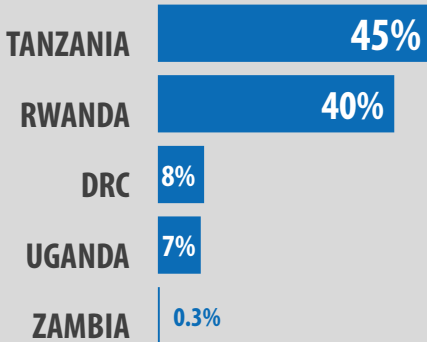

190,459

newly arrived refugees from Burundi
in neighbouring countries

DEMOCRATIC
REPUBLIC OF
THE CONGO

LEGEND

-  Capital city
 -  Refugee camp
 -  Refugee settlement
 -  Refugee reception centre/ transit centre
 -  New arrivals from Burundi
 -  International boundary
- 10km