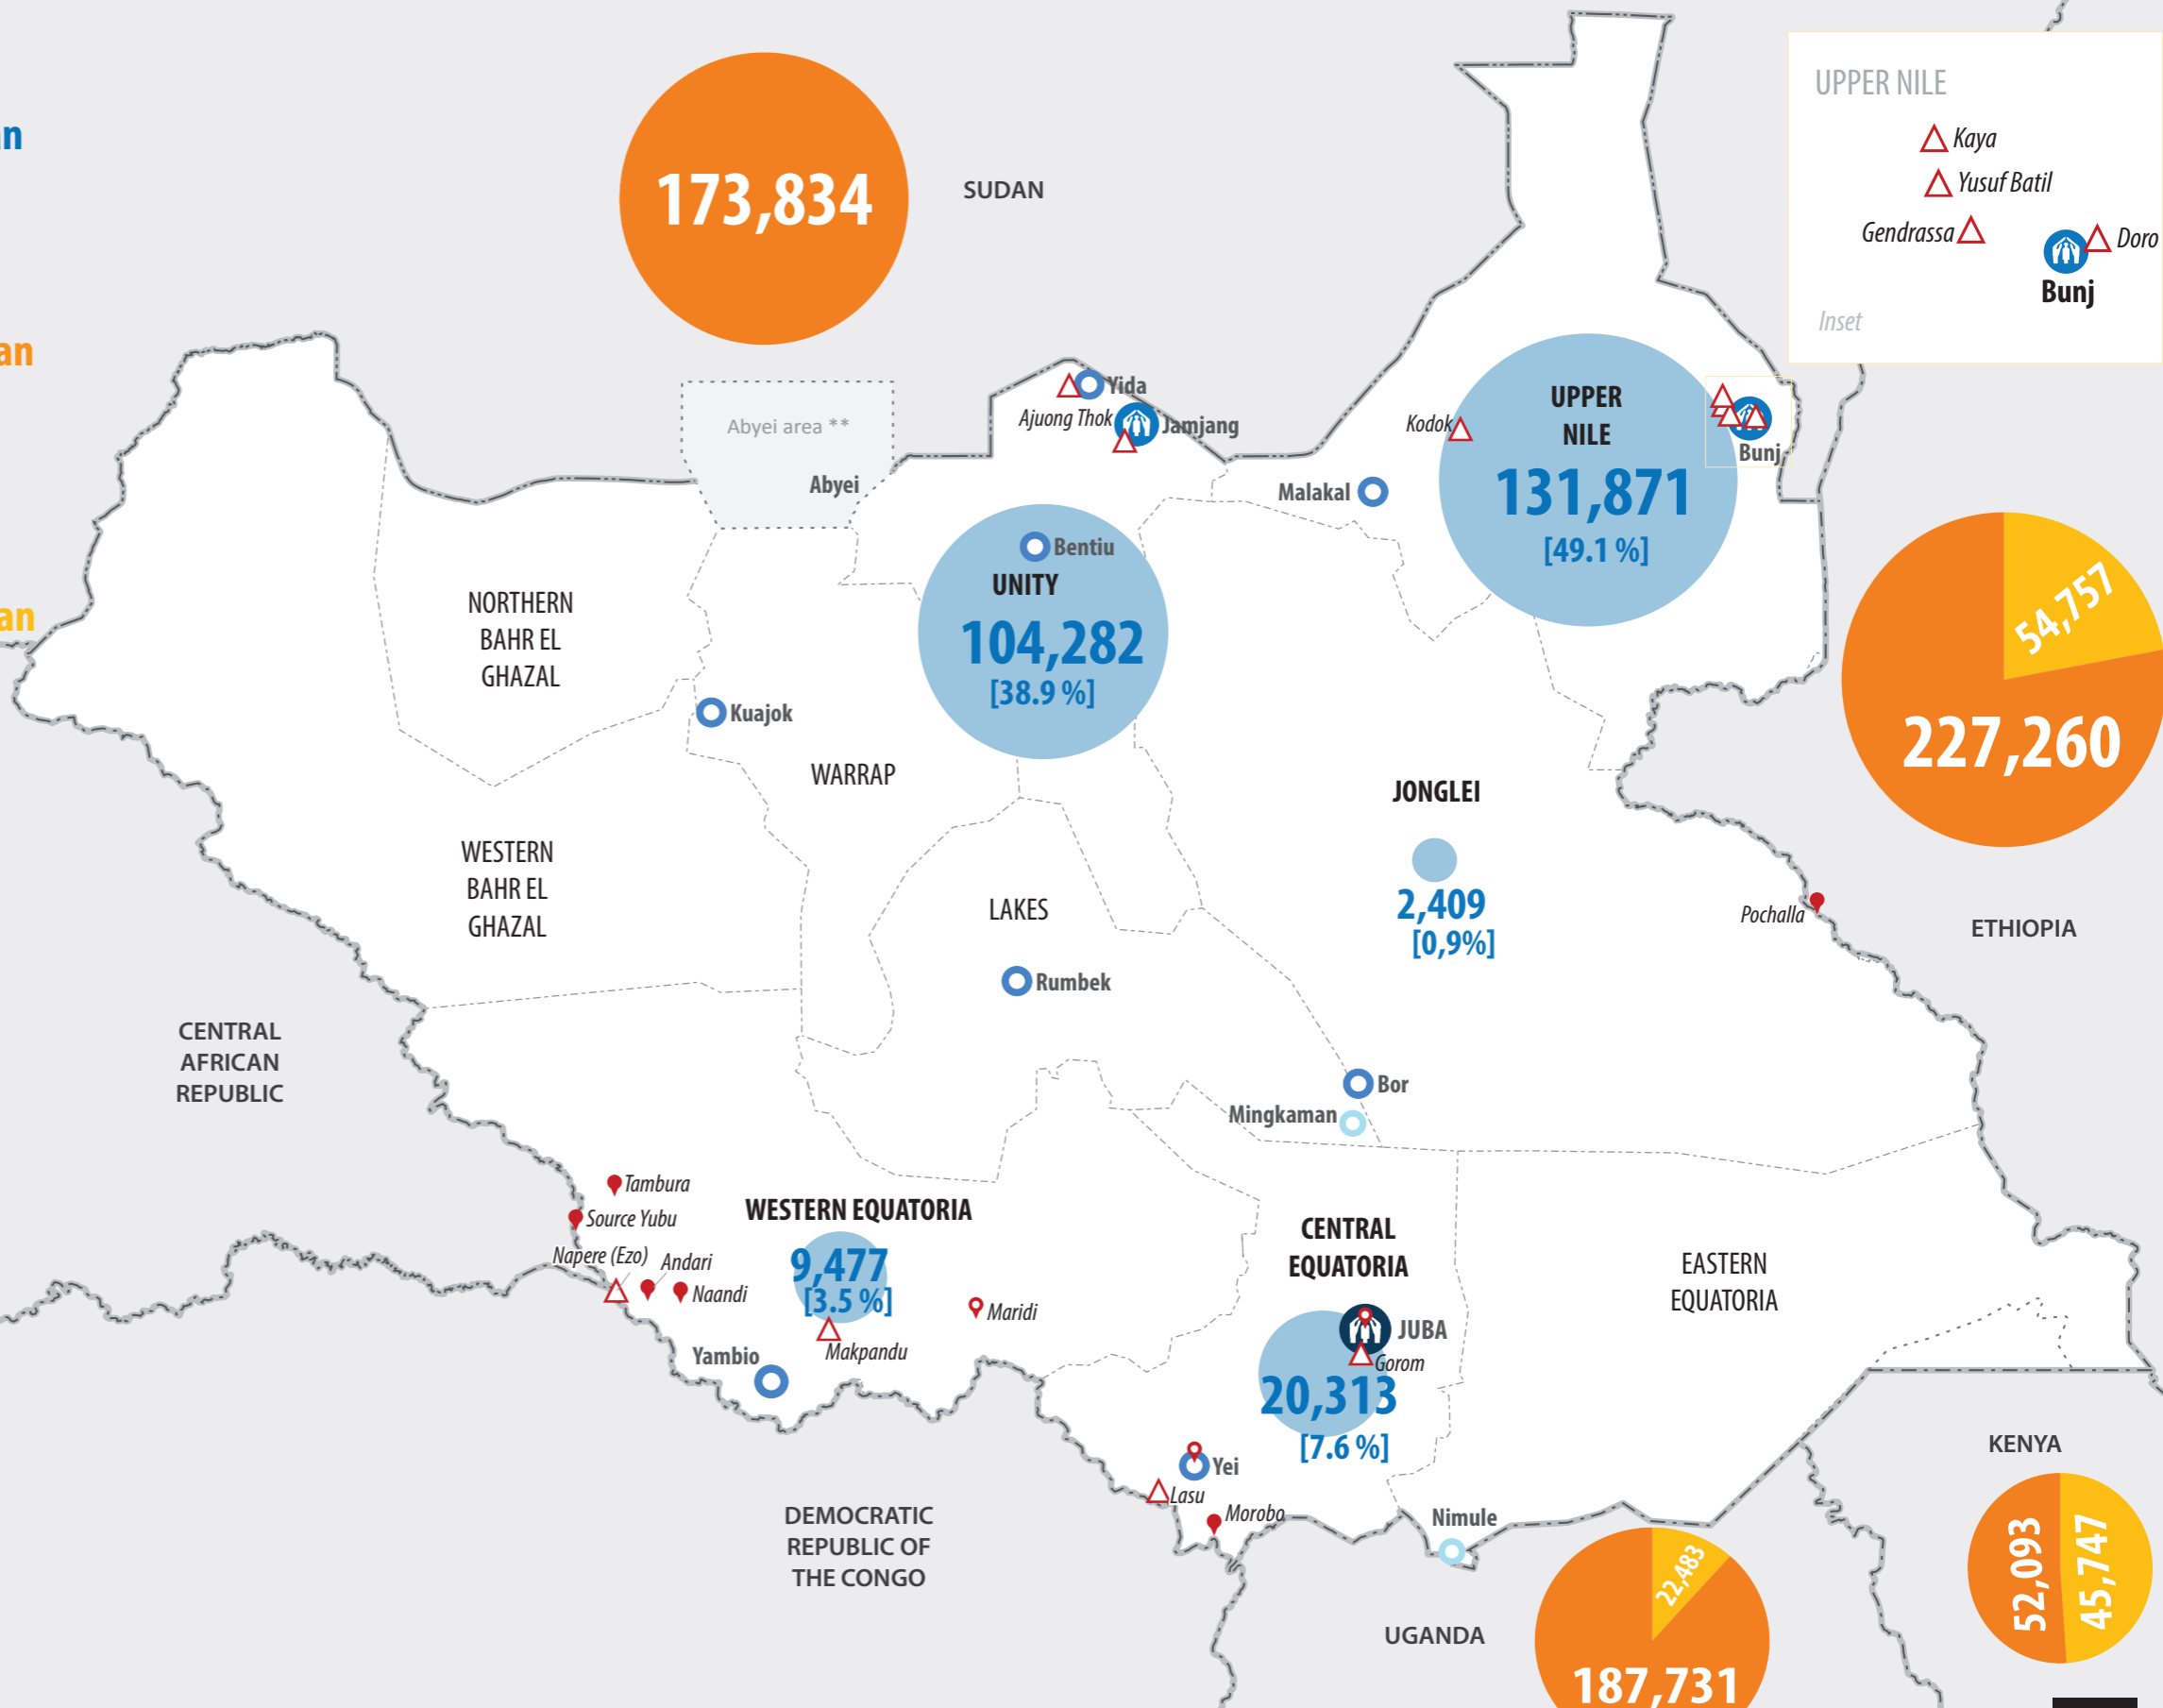

**268,352**  
total refugees residing in South Sudan

**640,918**  
refugees originating from South Sudan  
post 15 Dec 2013

**122,987**  
refugees originating from South Sudan  
pre 15 Dec 2013

- UNHCR Country Office
- UNHCR Sub Office
- UNHCR Field Office
- UNHCR Field Unit
- Refugee settlement
- Refugee location
- Urban refugee location
- International boundary
- Undetermined boundary\*
- State boundary

**UPPER NILE**

- Kaya
- Yusuf Batil
- Gendrassa
- Doro
- Bunj

*Inset*

The boundaries and names shown and the designations used on this map do not imply official endorsement or acceptance by the United Nations. \* Final boundary between the Republic of Sudan and the Republic of South Sudan has not yet been determined. \*\* Final status of the Abyei area is not yet determined.