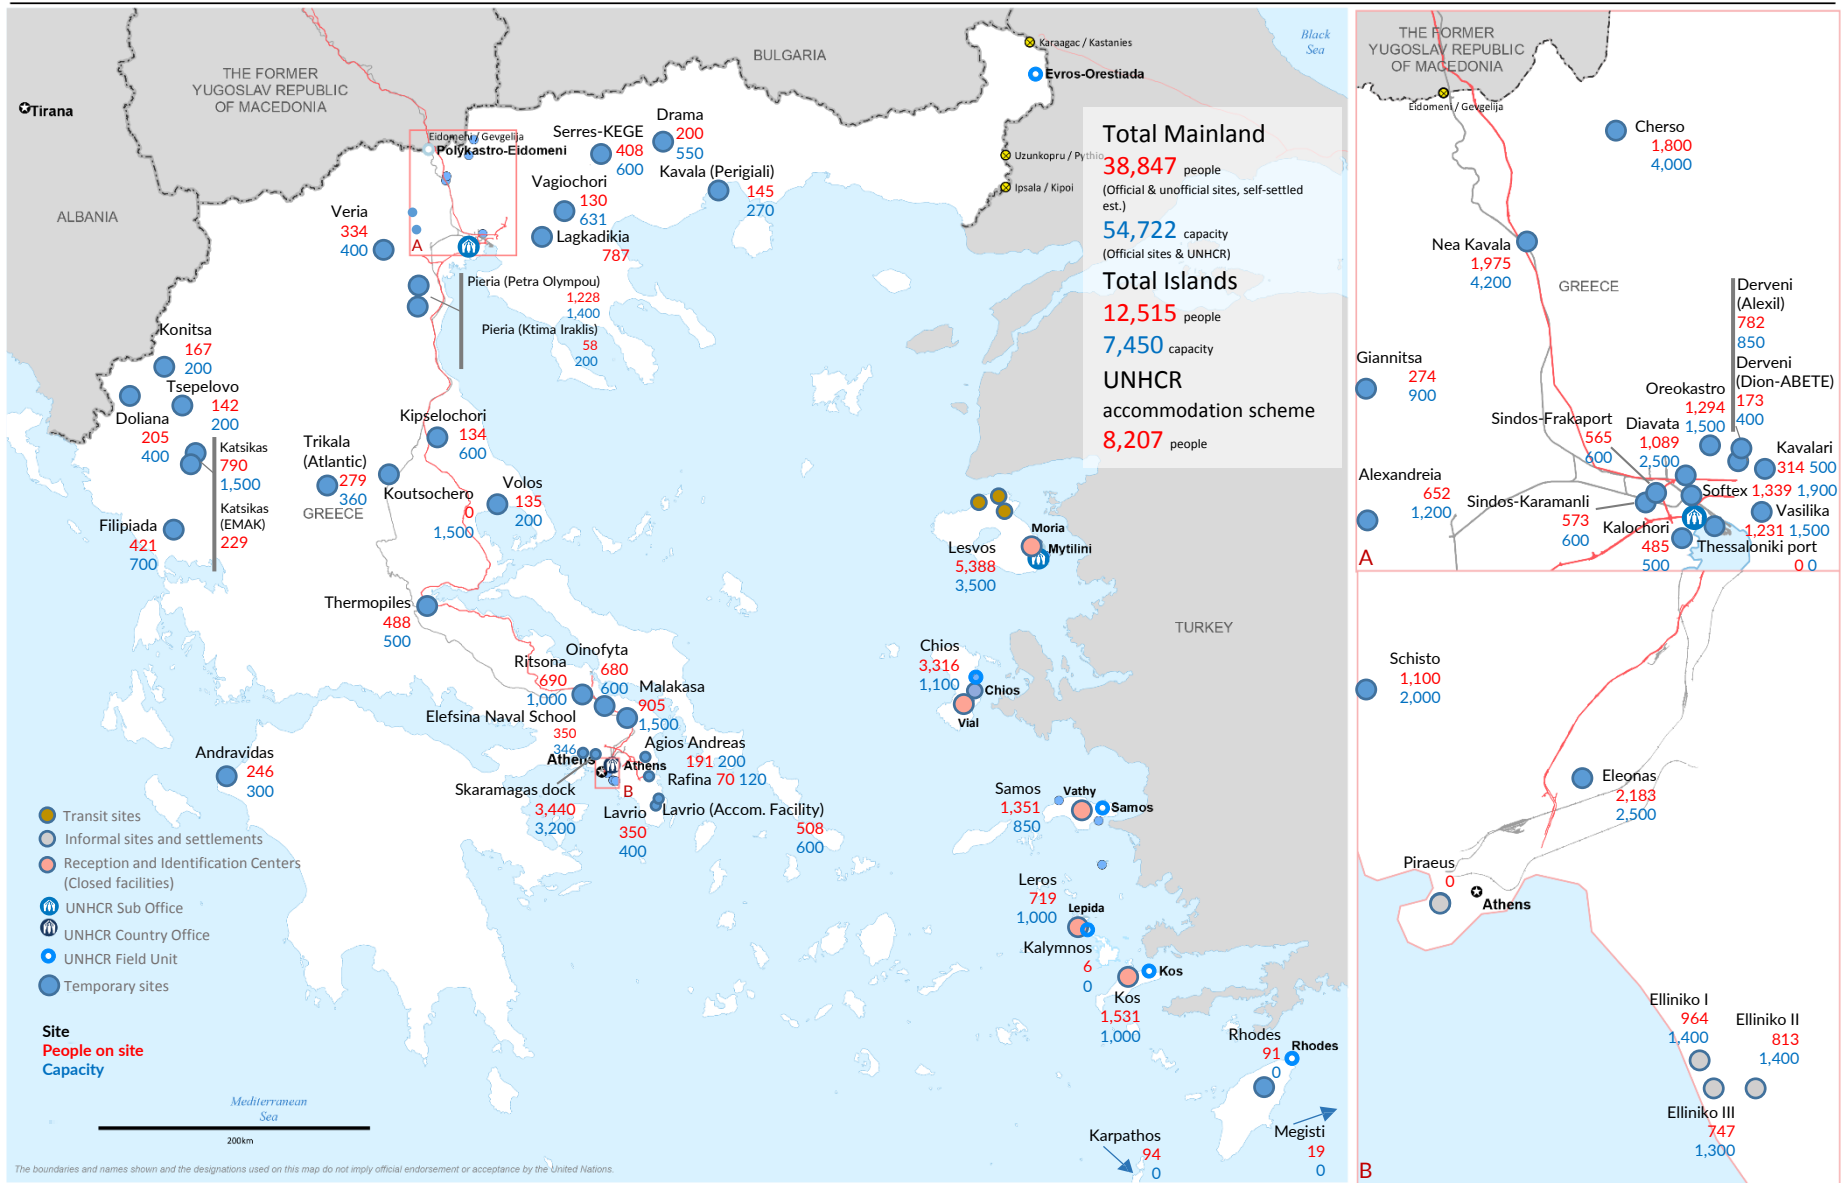

Europe Refugee Emergency

Daily map indicating capacity and occupancy (Governmental figures)

As of 05 September 2016 08:00 a.m. EET

Presence and capacity are based on Governmental figures from the Coordination Centre for the Management of the Refugee Crisis, as of 05/09/2016 08:00 a.m. Eastern European Time. Online map with additional information: <http://www.unhcr.gr/sites>