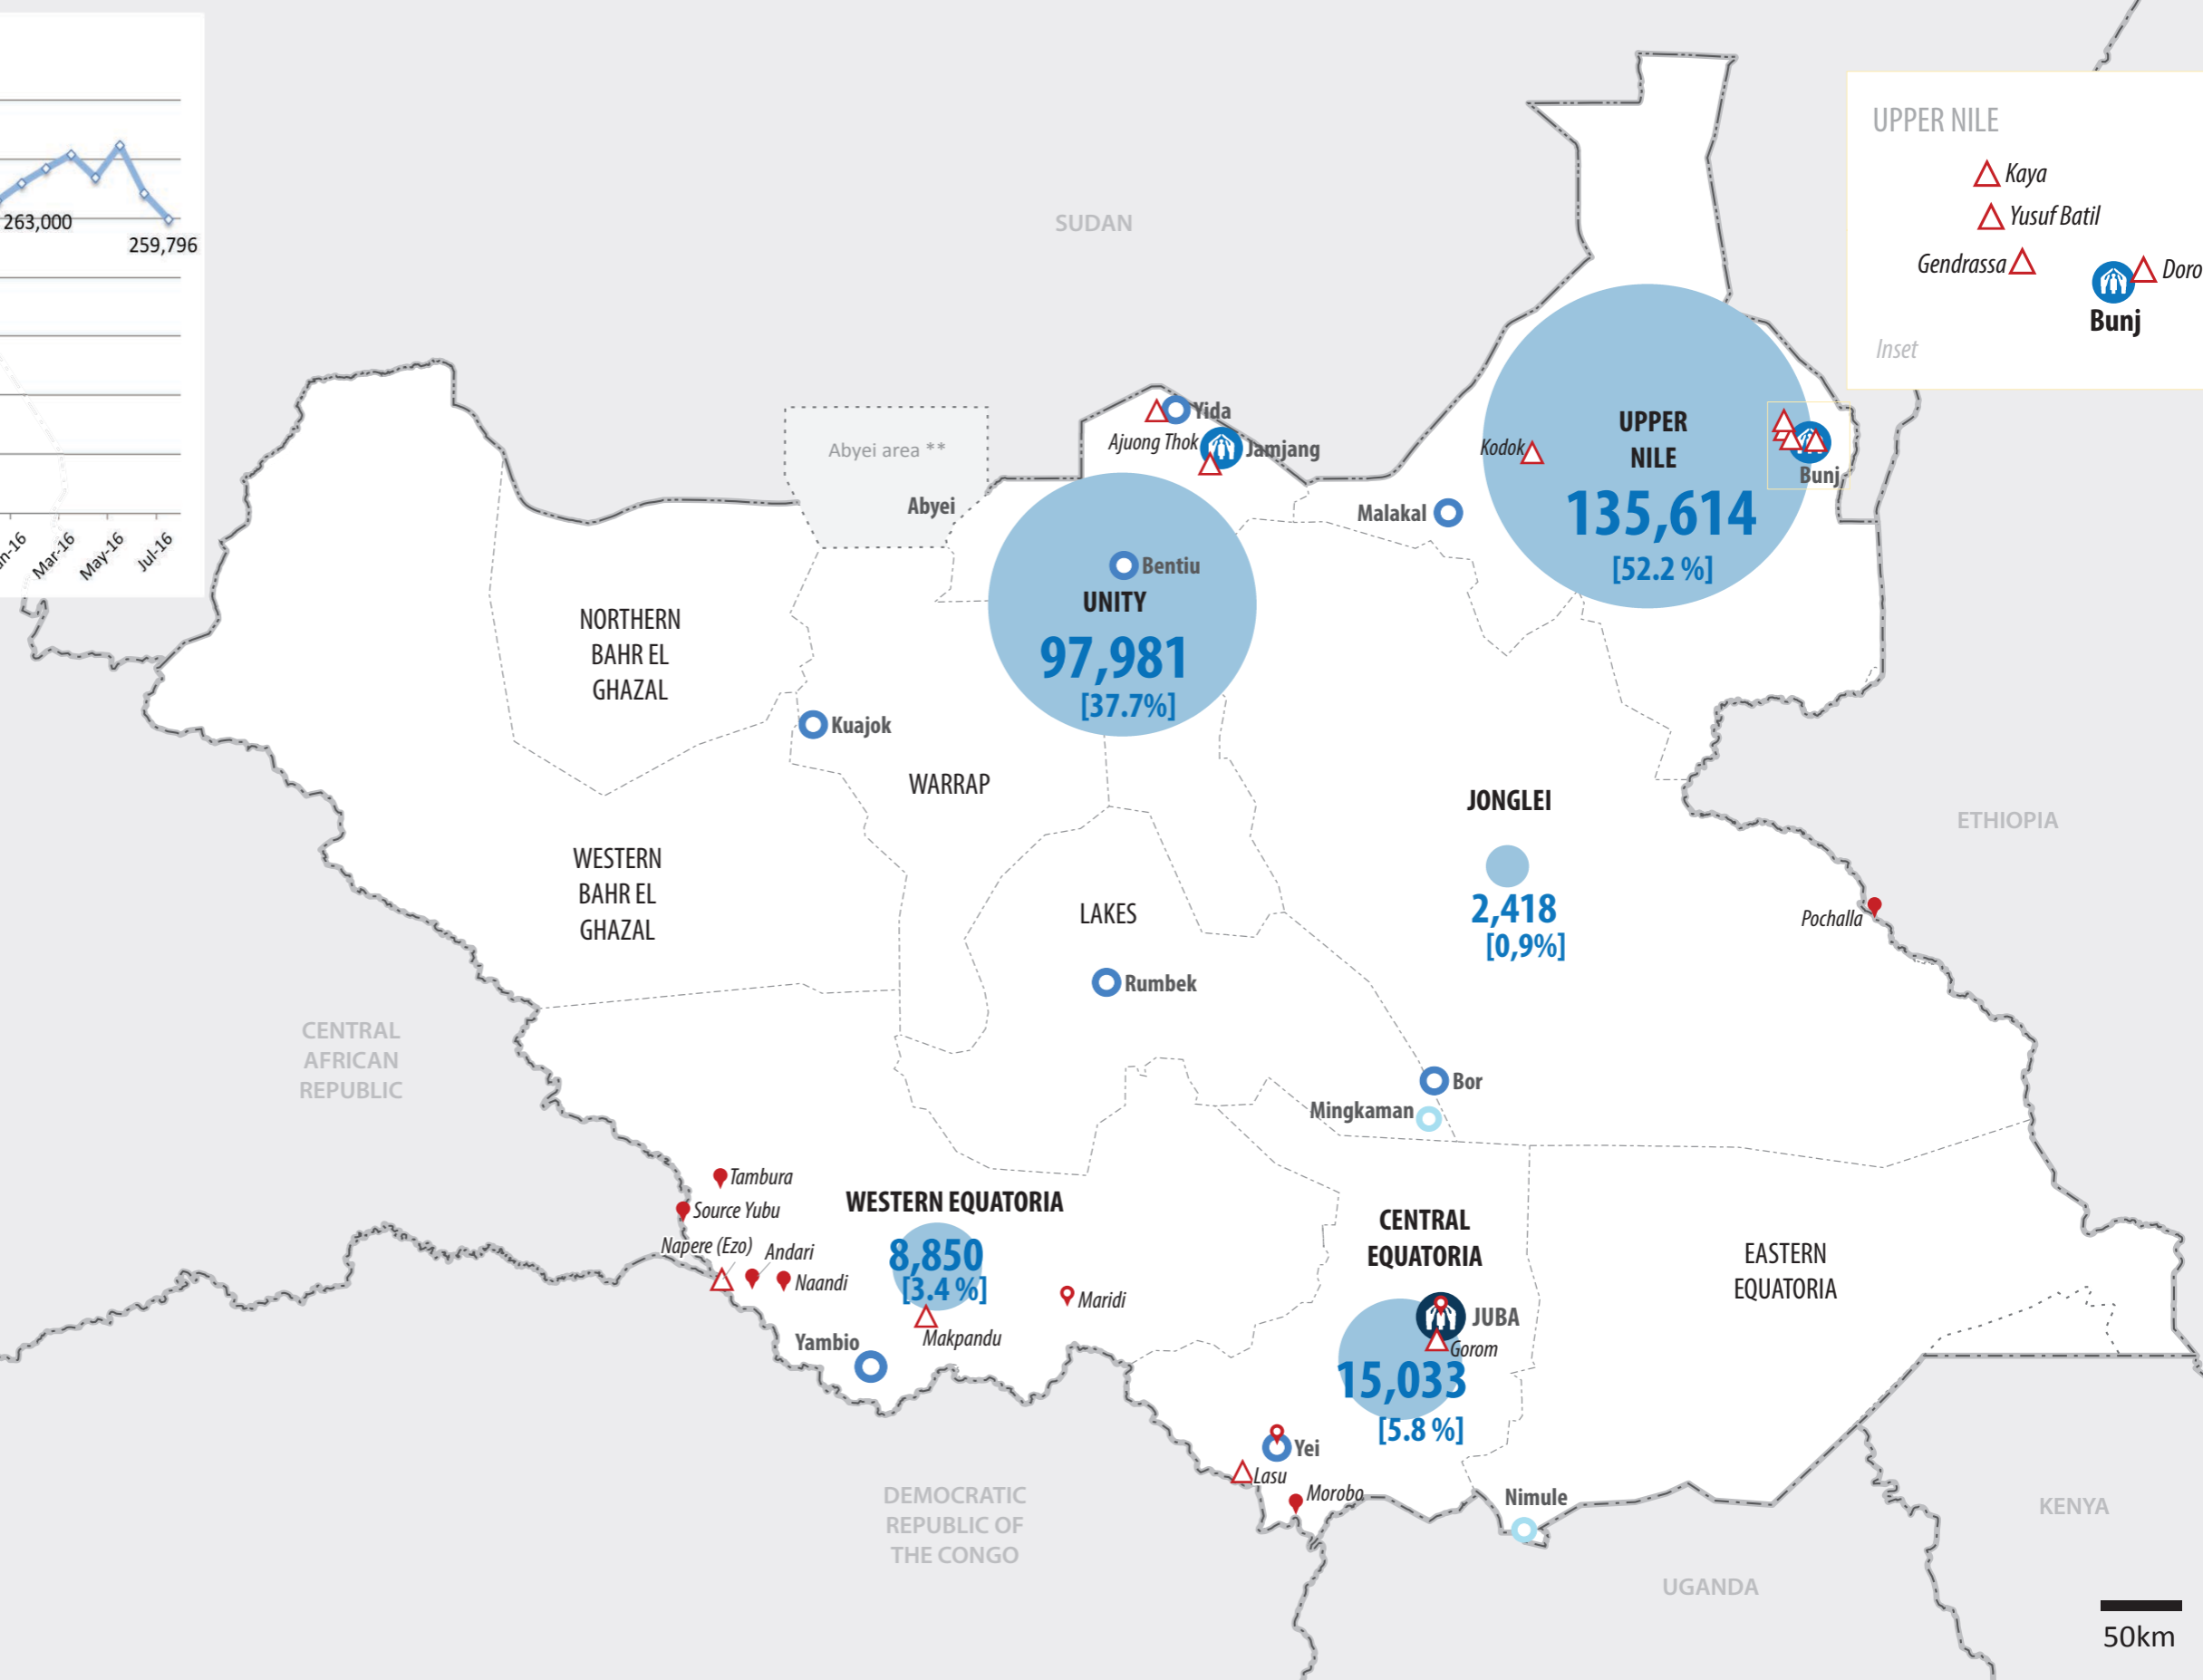

Refugee population trends by month | 2014 - 2016

259,796
total refugees hosted
in South Sudan

- UNHCR Country Office
- UNHCR Sub Office
- UNHCR Field Office
- UNHCR Field Unit
- Refugee settlement
- Refugee location
- Urban refugee location
- International boundary
- Undetermined boundary*
- State boundary

UPPER NILE

- Kaya
- Yusuf Batil
- Gendrassa
- Doro
- Bunj

Inset

The boundaries and names shown and the designations used on this map do not imply official endorsement or acceptance by the United Nations. * Final boundary between the Republic of Sudan and the Republic of South Sudan has not yet been determined. ** Final status of the Abyei area is not yet determined.