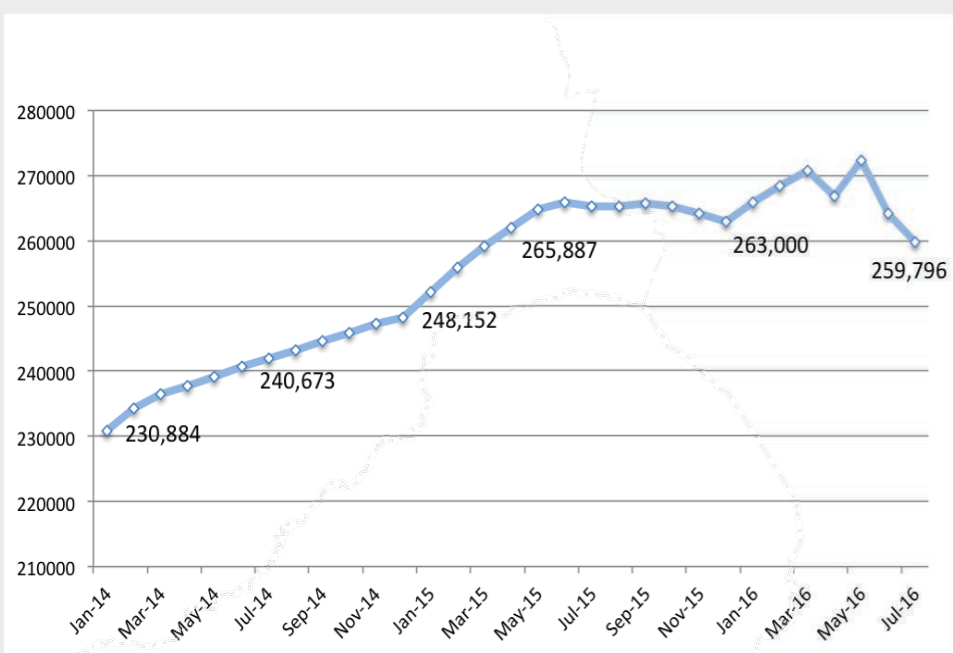

Refugee population trends by month | 2014 - 2016

259,796
total refugees hosted
in South Sudan

- UNHCR Country Office
- UNHCR Sub Office
- UNHCR Field Office
- UNHCR Field Unit
- Refugee settlement
- Refugee location
- Urban refugee location
- International boundary
- Undetermined boundary*
- State boundary

UPPER NILE

- Kaya
- Yusuf Batil
- Gendrassa
- Doro
- Bunj

Inset

The boundaries and names shown and the designations used on this map do not imply official endorsement or acceptance by the United Nations. * Final boundary between the Republic of Sudan and the Republic of South Sudan has not yet been determined. ** Final status of the Abyei area is not yet determined.