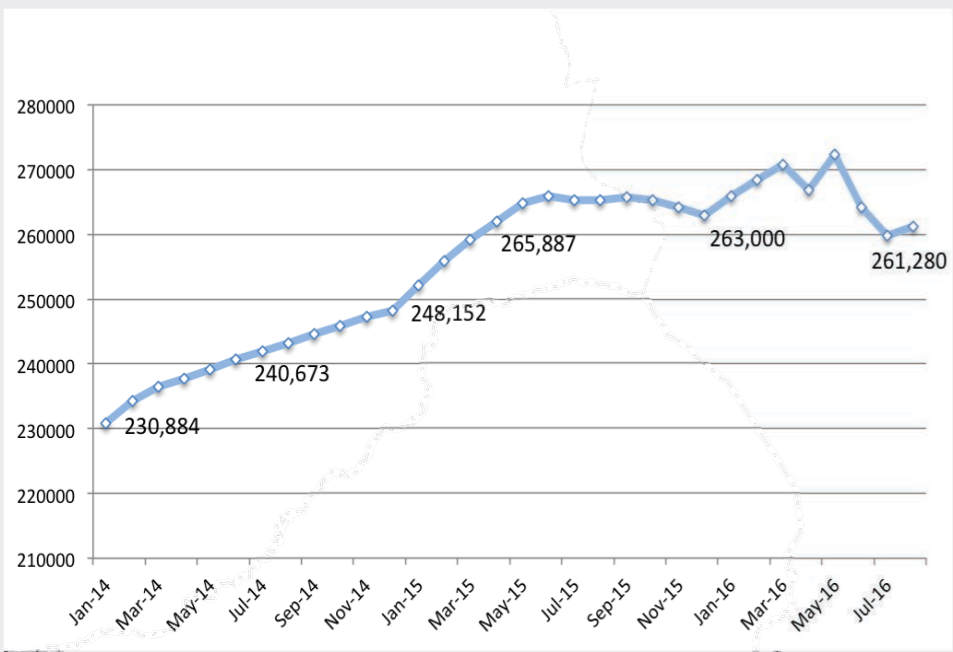

Refugee population trends by month | 2014 - 2016

261,280
total refugees hosted
in South Sudan

- UNHCR Country Office
- UNHCR Sub Office
- UNHCR Field Office
- UNHCR Field Unit
- Refugee settlement
- Refugee location
- Urban refugee location
- International boundary
- Undetermined boundary*
- State boundary

UPPER NILE

- Kaya
- Yusuf Batil
- Gendrassa
- Doro
- Bunj

Inset

The boundaries and names shown and the designations used on this map do not imply official endorsement or acceptance by the United Nations. * Final boundary between the Republic of Sudan and the Republic of South Sudan has not yet been determined. ** Final status of the Abyei area is not yet determined.