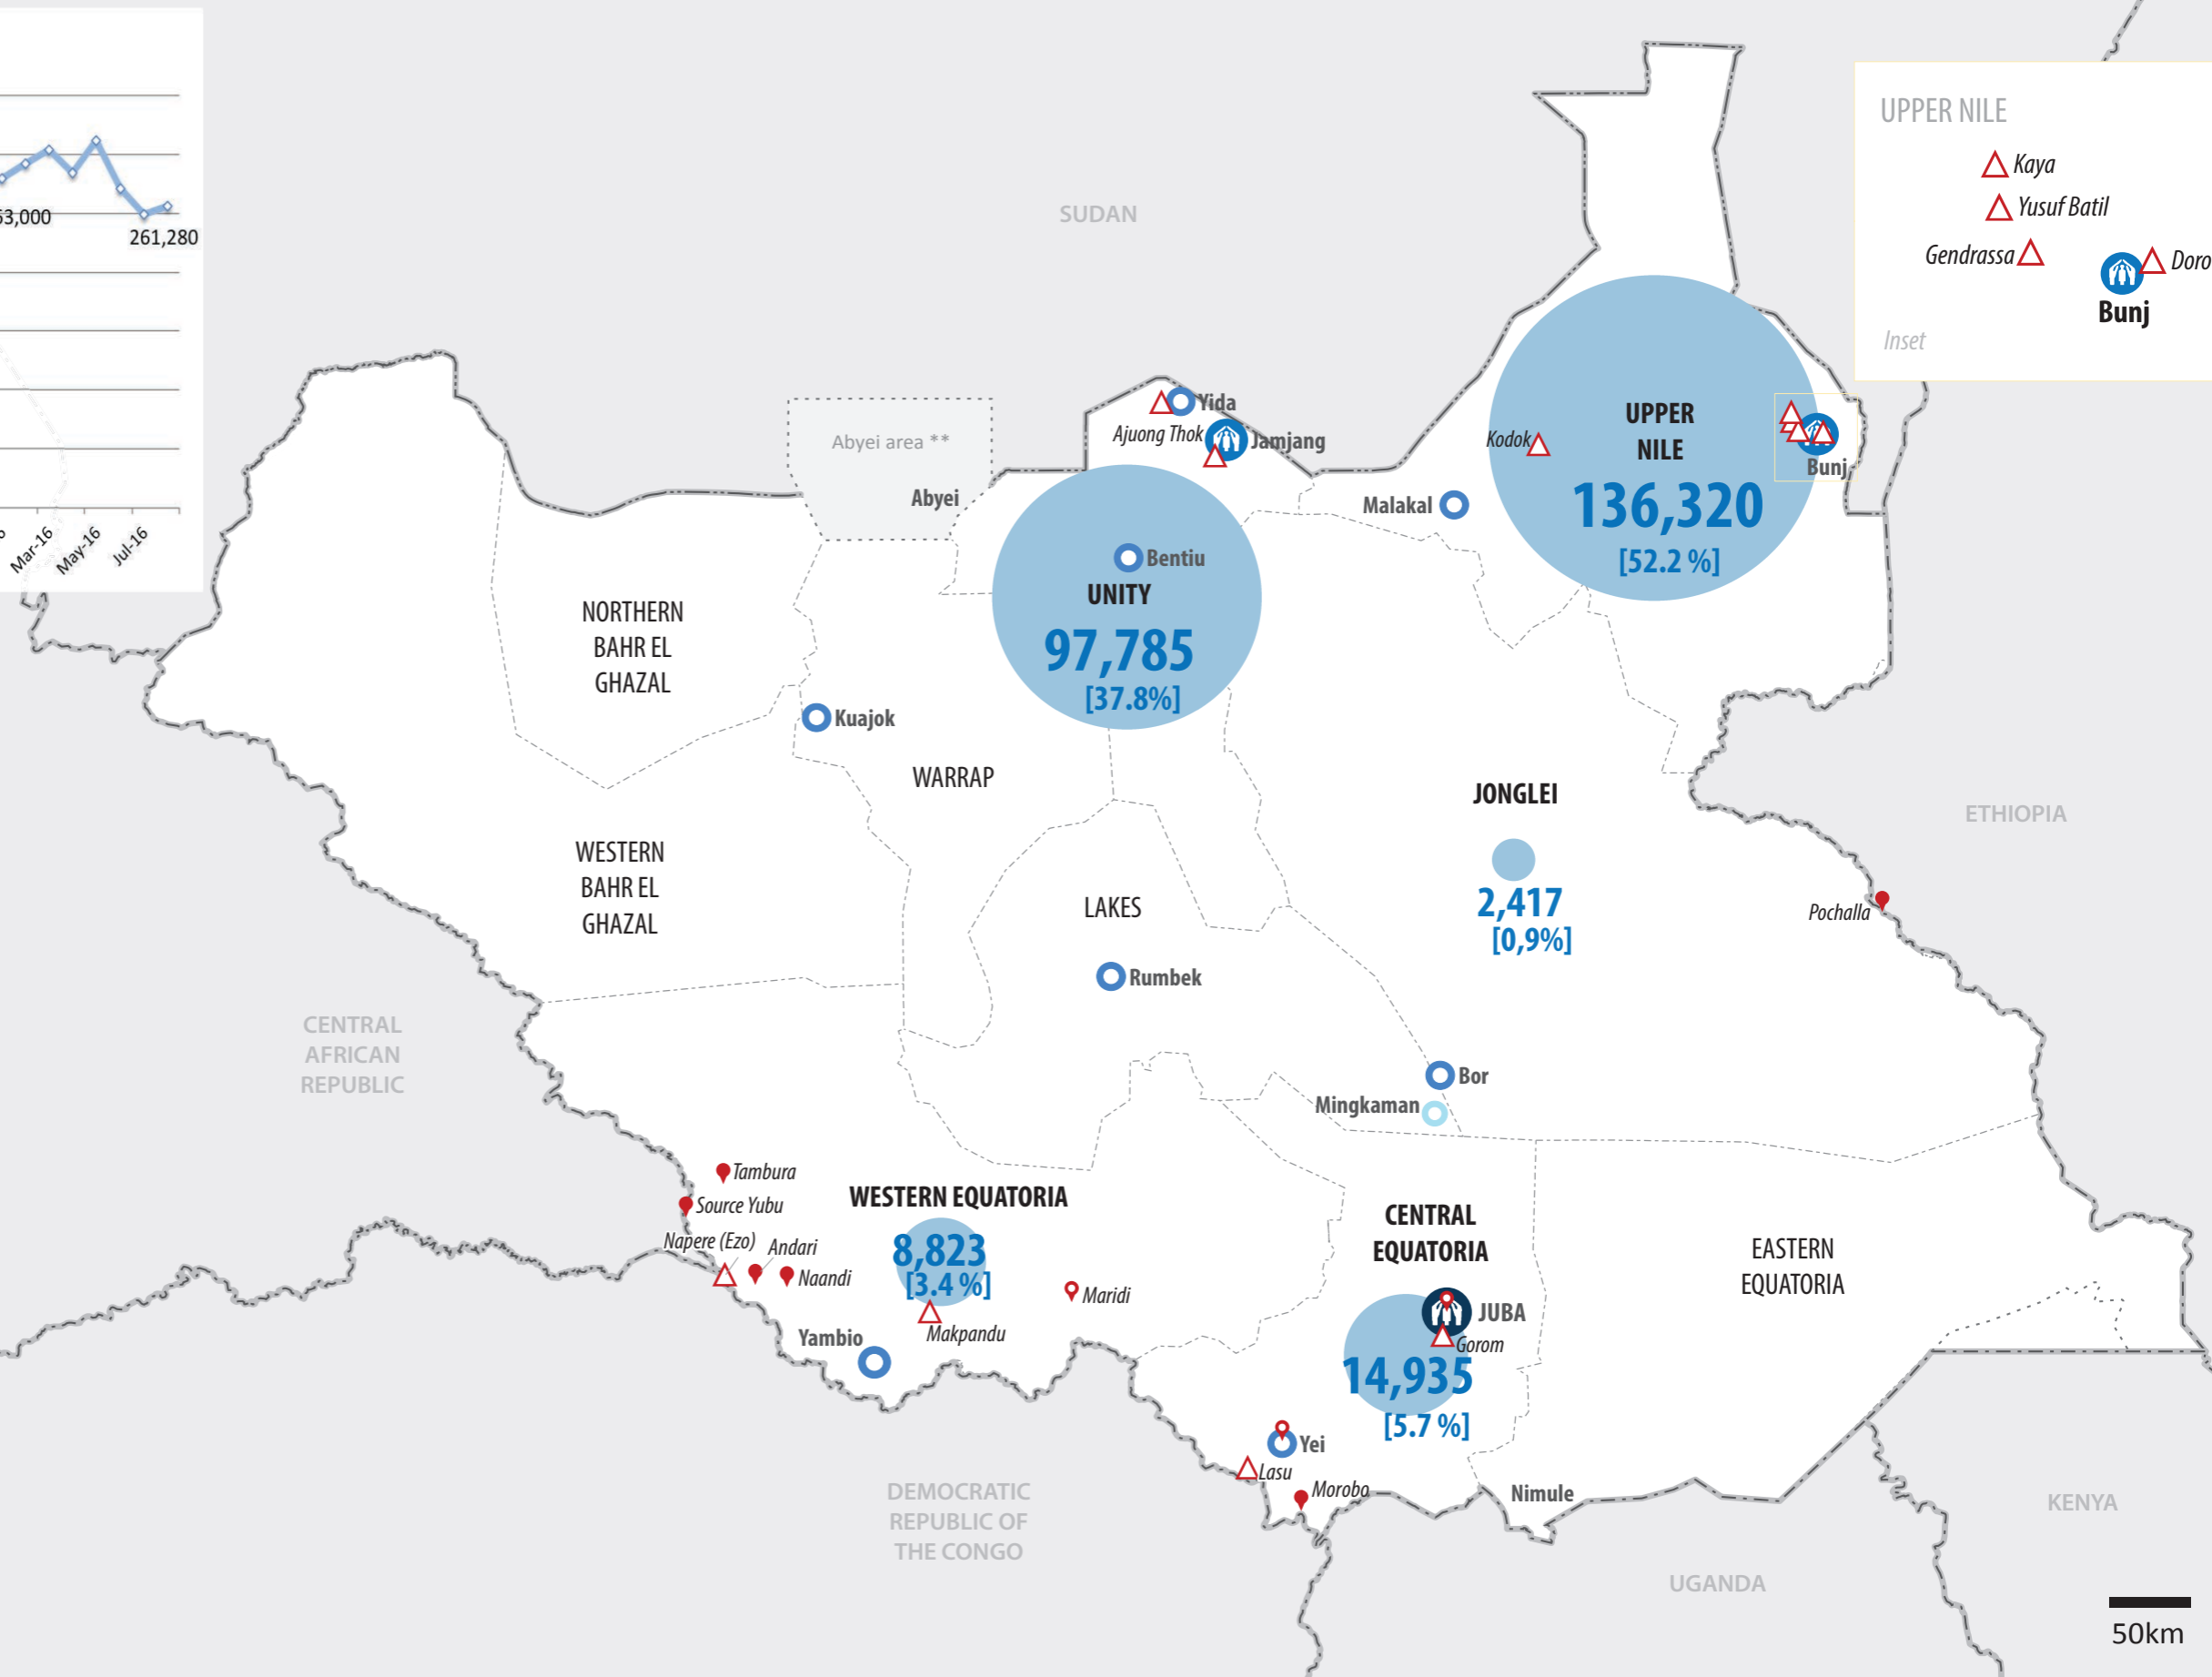

Refugee population trends by month | 2014 - 2016

261,280
total refugees hosted
in South Sudan

- UNHCR Country Office
- UNHCR Sub Office
- UNHCR Field Office
- UNHCR Field Unit
- Refugee settlement
- Refugee location
- Urban refugee location
- International boundary
- Undetermined boundary*
- State boundary

UPPER NILE

- Kaya
- Yusuf Batil
- Gendrassa
- Doro
- Bunj

Inset

The boundaries and names shown and the designations used on this map do not imply official endorsement or acceptance by the United Nations. * Final boundary between the Republic of Sudan and the Republic of South Sudan has not yet been determined. ** Final status of the Abyei area is not yet determined.