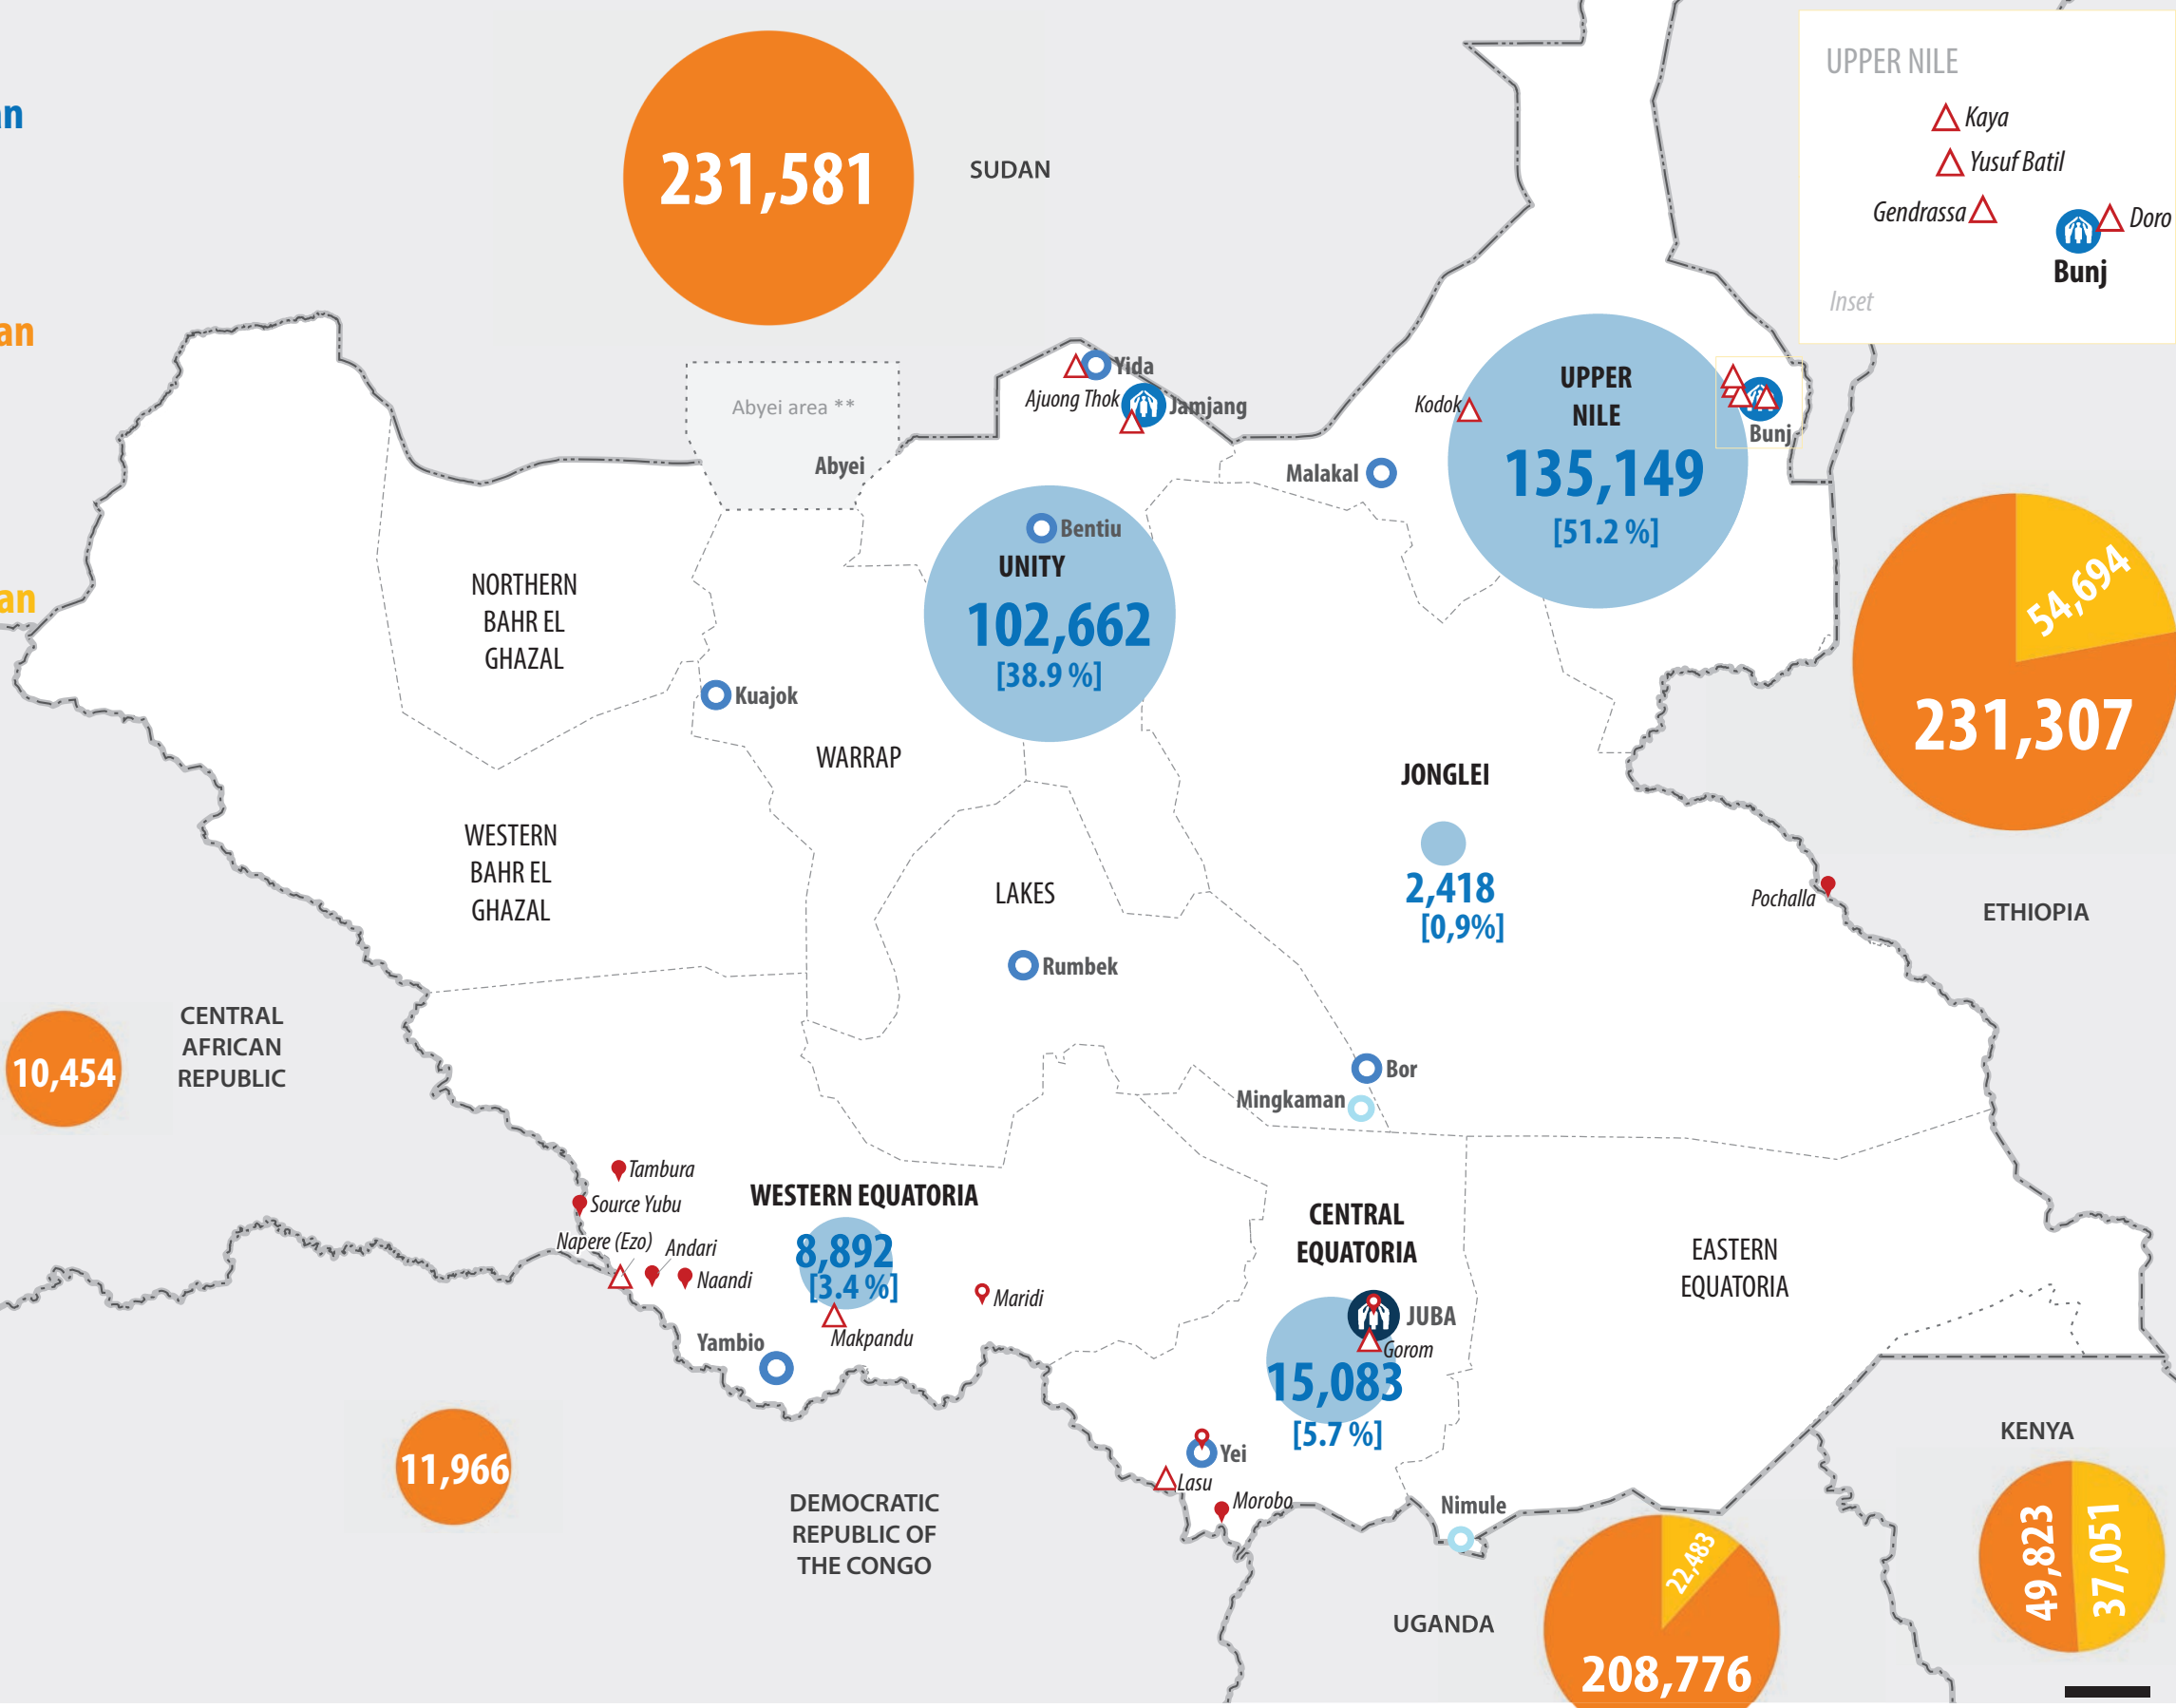

264,204
total refugees residing in South Sudan

743,907
refugees originating from South Sudan
post 15 Dec 2013

114,228
refugees originating from South Sudan
pre 15 Dec 2013

- UNHCR Country Office
- UNHCR Sub Office
- UNHCR Field Office
- UNHCR Field Unit
- Refugee settlement
- Refugee location
- Urban refugee location
- International boundary
- Undetermined boundary*
- State boundary

UPPER NILE

- Kaya
- Yusuf Batil
- Gendrassa
- Doro
- Bunj

Inset

The boundaries and names shown and the designations used on this map do not imply official endorsement or acceptance by the United Nations. * Final boundary between the Republic of Sudan and the Republic of South Sudan has not yet been determined. ** Final status of the Abyei area is not yet determined.