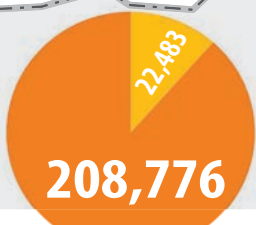

The boundaries and names shown and the designations used on this map do not imply official endorsement or acceptance by the United Nations. * Final boundary between the Republic of Sudan and the Republic of South Sudan has not yet been determined. ** Final status of the Abyei area is not yet determined.