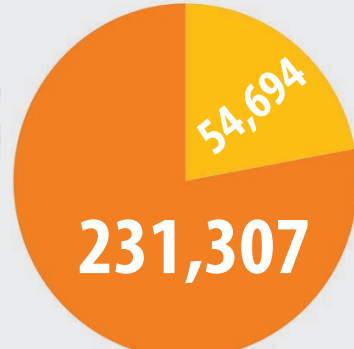

The boundaries and names shown and the designations used on this map do not imply official endorsement or acceptance by the United Nations. * Final boundary between the Republic of Sudan and the Republic of South Sudan has not yet been determined. ** Final status of the Abyei area is not yet determined.