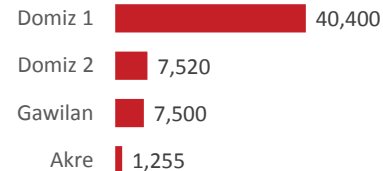

246,589
Refugees
97% in KR-I
As at 30 May 2016

Syrian Refugees District Population Density

- Less than 100
- 101 - 500
- 501 - 1,000
- 1,001 - 5,000
- 5,001 - 30,000
- 30,001 - 104,100

Refugee Camp (10)

Data Source: UNHCR Registration Unit