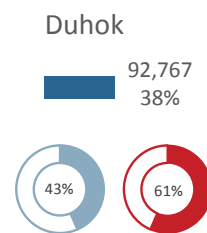

246,589
Refugees
97% in KR-I
As at 30 May 2016

Syrian Refugees District Population Density

- Less than 100
- 101 - 500
- 501 - 1,000
- 1,001 - 5,000
- 5,001 - 30,000
- 30,001 - 104,100

Refugee Camp (10)

Data Source: UNHCR Registration Unit