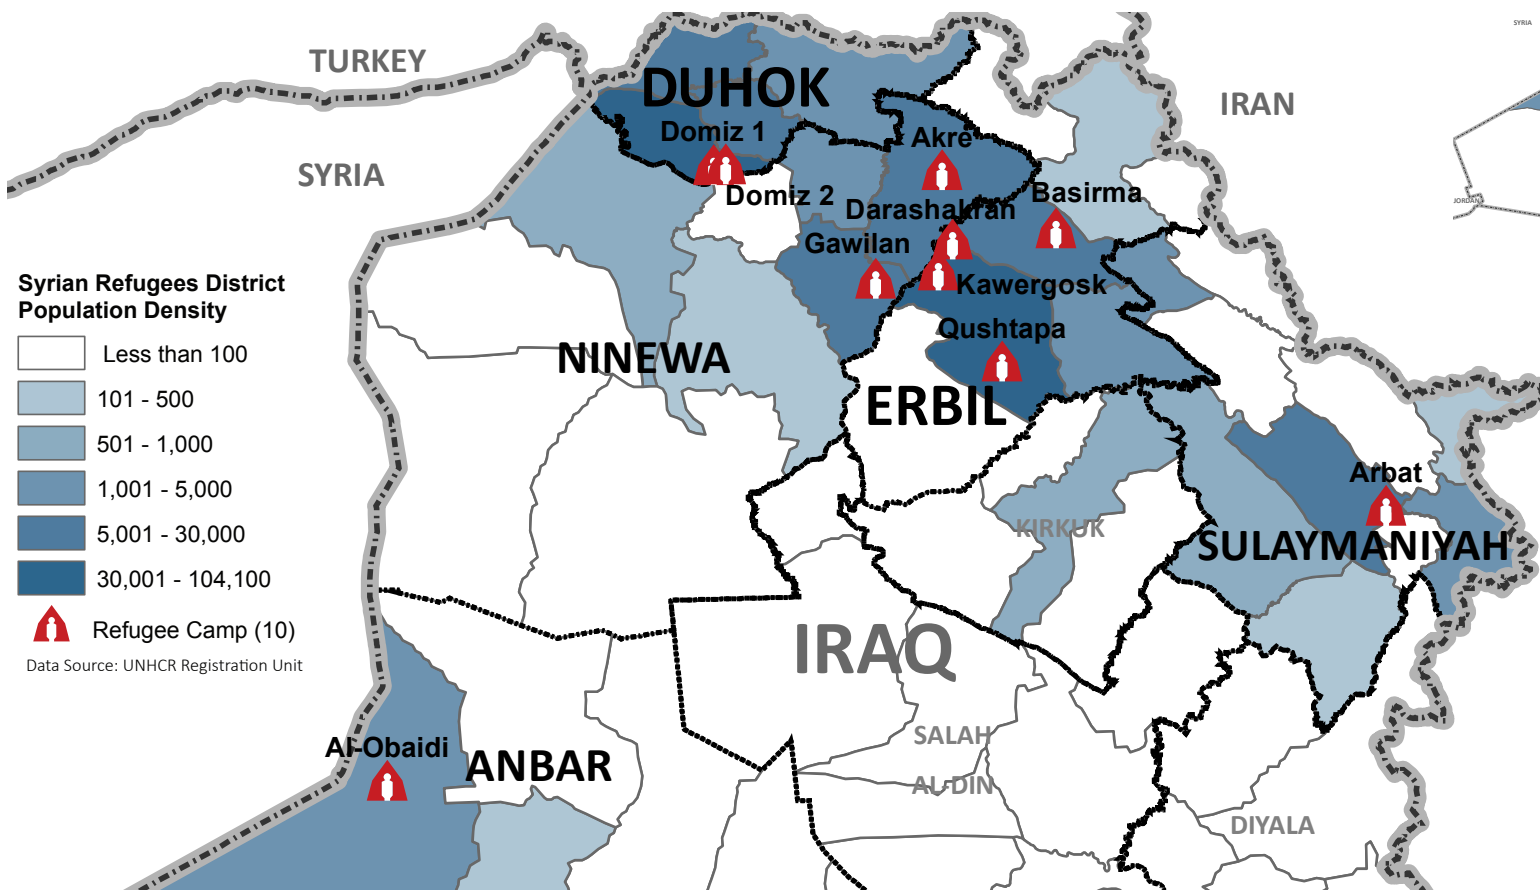

246,589
Refugees
97% in KR-I
As at 30 May 2016

Syrian Refugees District Population Density

- Less than 100
- 101 - 500
- 501 - 1,000
- 1,001 - 5,000
- 5,001 - 30,000
- 30,001 - 104,100

Refugee Camp (10)

Data Source: UNHCR Registration Unit

The boundaries and names shown and the designations used on this map do not imply official endorsement or acceptance by the United Nations.

Sources: UNHCR Registration Unit, UNCS and UNOCHA

Governorate Overview