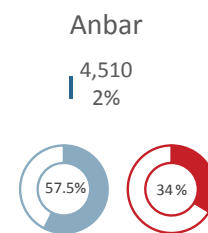

246,589
Refugees
97% in KR-I
As at 30 May 2016

Syrian Refugees District Population Density

- Less than 100
- 101 - 500
- 501 - 1,000
- 1,001 - 5,000
- 5,001 - 30,000
- 30,001 - 104,100

Refugee Camp (10)

Data Source: UNHCR Registration Unit