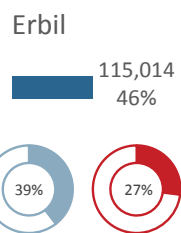

246,589
Refugees
97% in KR-I
As at 30 May 2016

Syrian Refugees District Population Density

- Less than 100
- 101 - 500
- 501 - 1,000
- 1,001 - 5,000
- 5,001 - 30,000
- 30,001 - 104,100

Refugee Camp (10)

Data Source: UNHCR Registration Unit