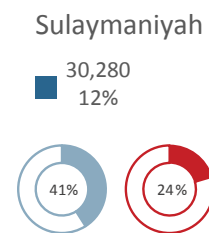

246,589
Refugees
97% in KR-I
As at 30 May 2016

Syrian Refugees District Population Density

- Less than 100
- 101 - 500
- 501 - 1,000
- 1,001 - 5,000
- 5,001 - 30,000
- 30,001 - 104,100

Refugee Camp (10)

Data Source: UNHCR Registration Unit