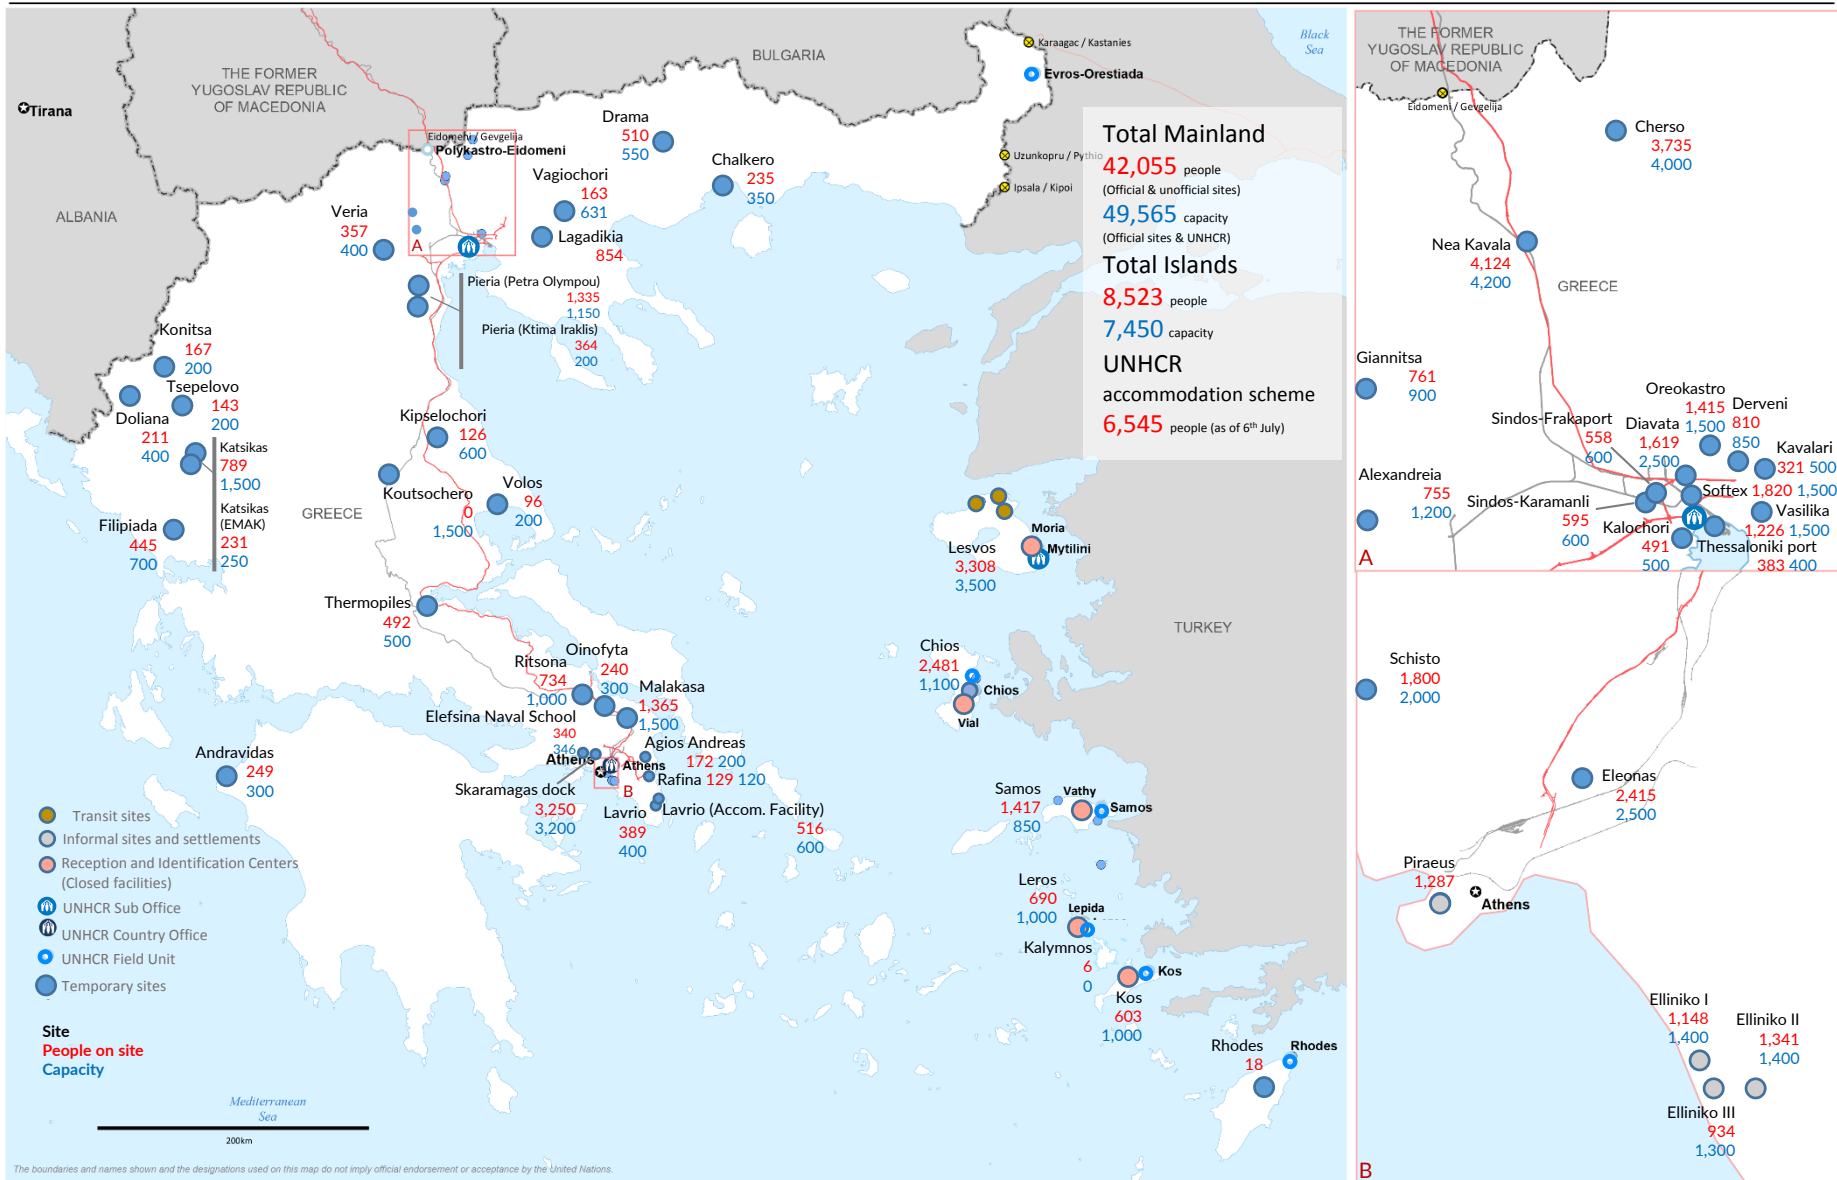

Europe Refugee Emergency

Daily map indicating capacity and occupancy (Governmental figures)

As of 7 July 2016 08:00 a.m. EET

Presence and capacity are based on Governmental figures from the Coordination Centre for the Management of the Refugee Crisis, as of 07/07/2016 08:00 a.m. Eastern European Time. Online map with additional information: <http://www.unhcr.gr/sites>

Funded by European Union Humanitarian Aid