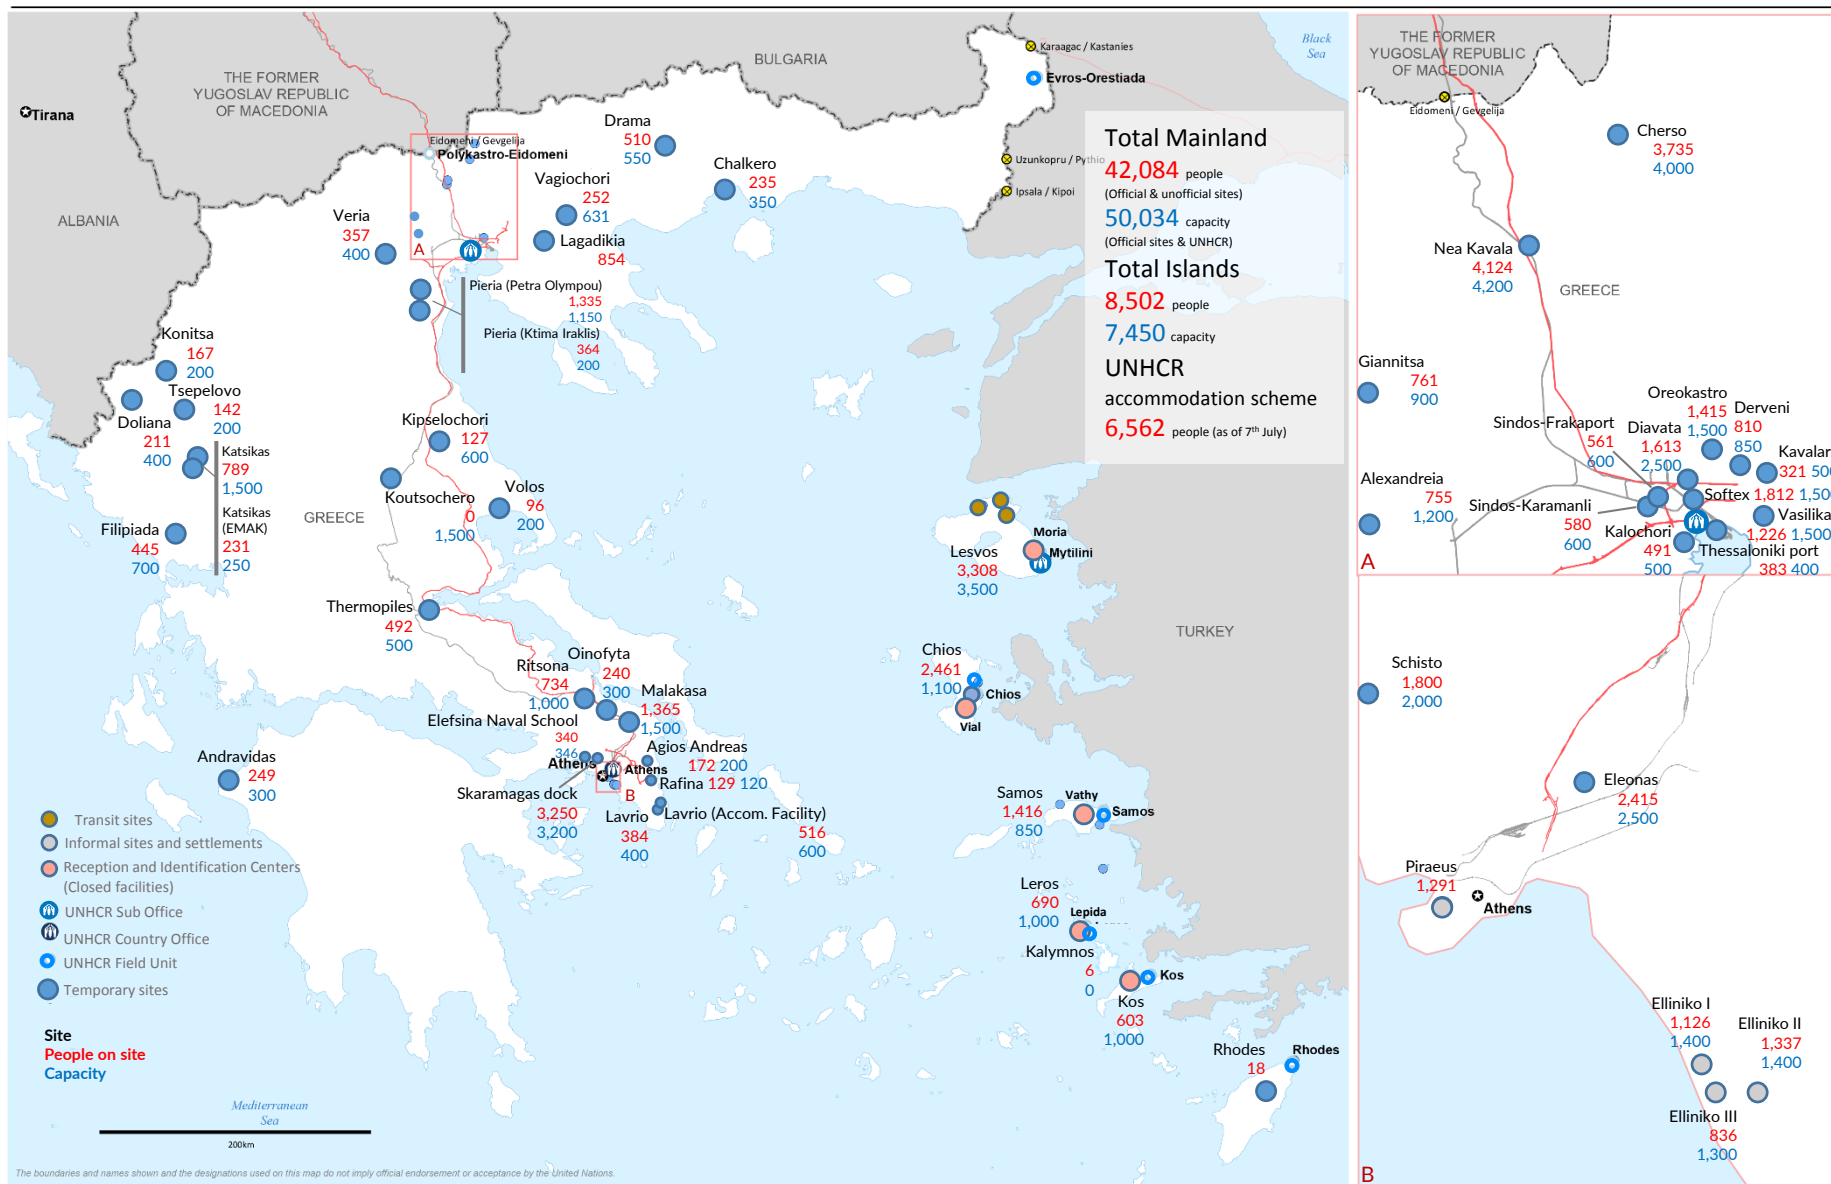

Europe Refugee Emergency

Daily map indicating capacity and occupancy (Governmental figures)

As of 8 July 2016 08:00 a.m. EET

Presence and capacity are based on Governmental figures from the Coordination Centre for the Management of the Refugee Crisis, as of 08/07/2016 08:00 a.m. Eastern European Time. Online map with additional information: <http://www.unhcr.gr/sites>