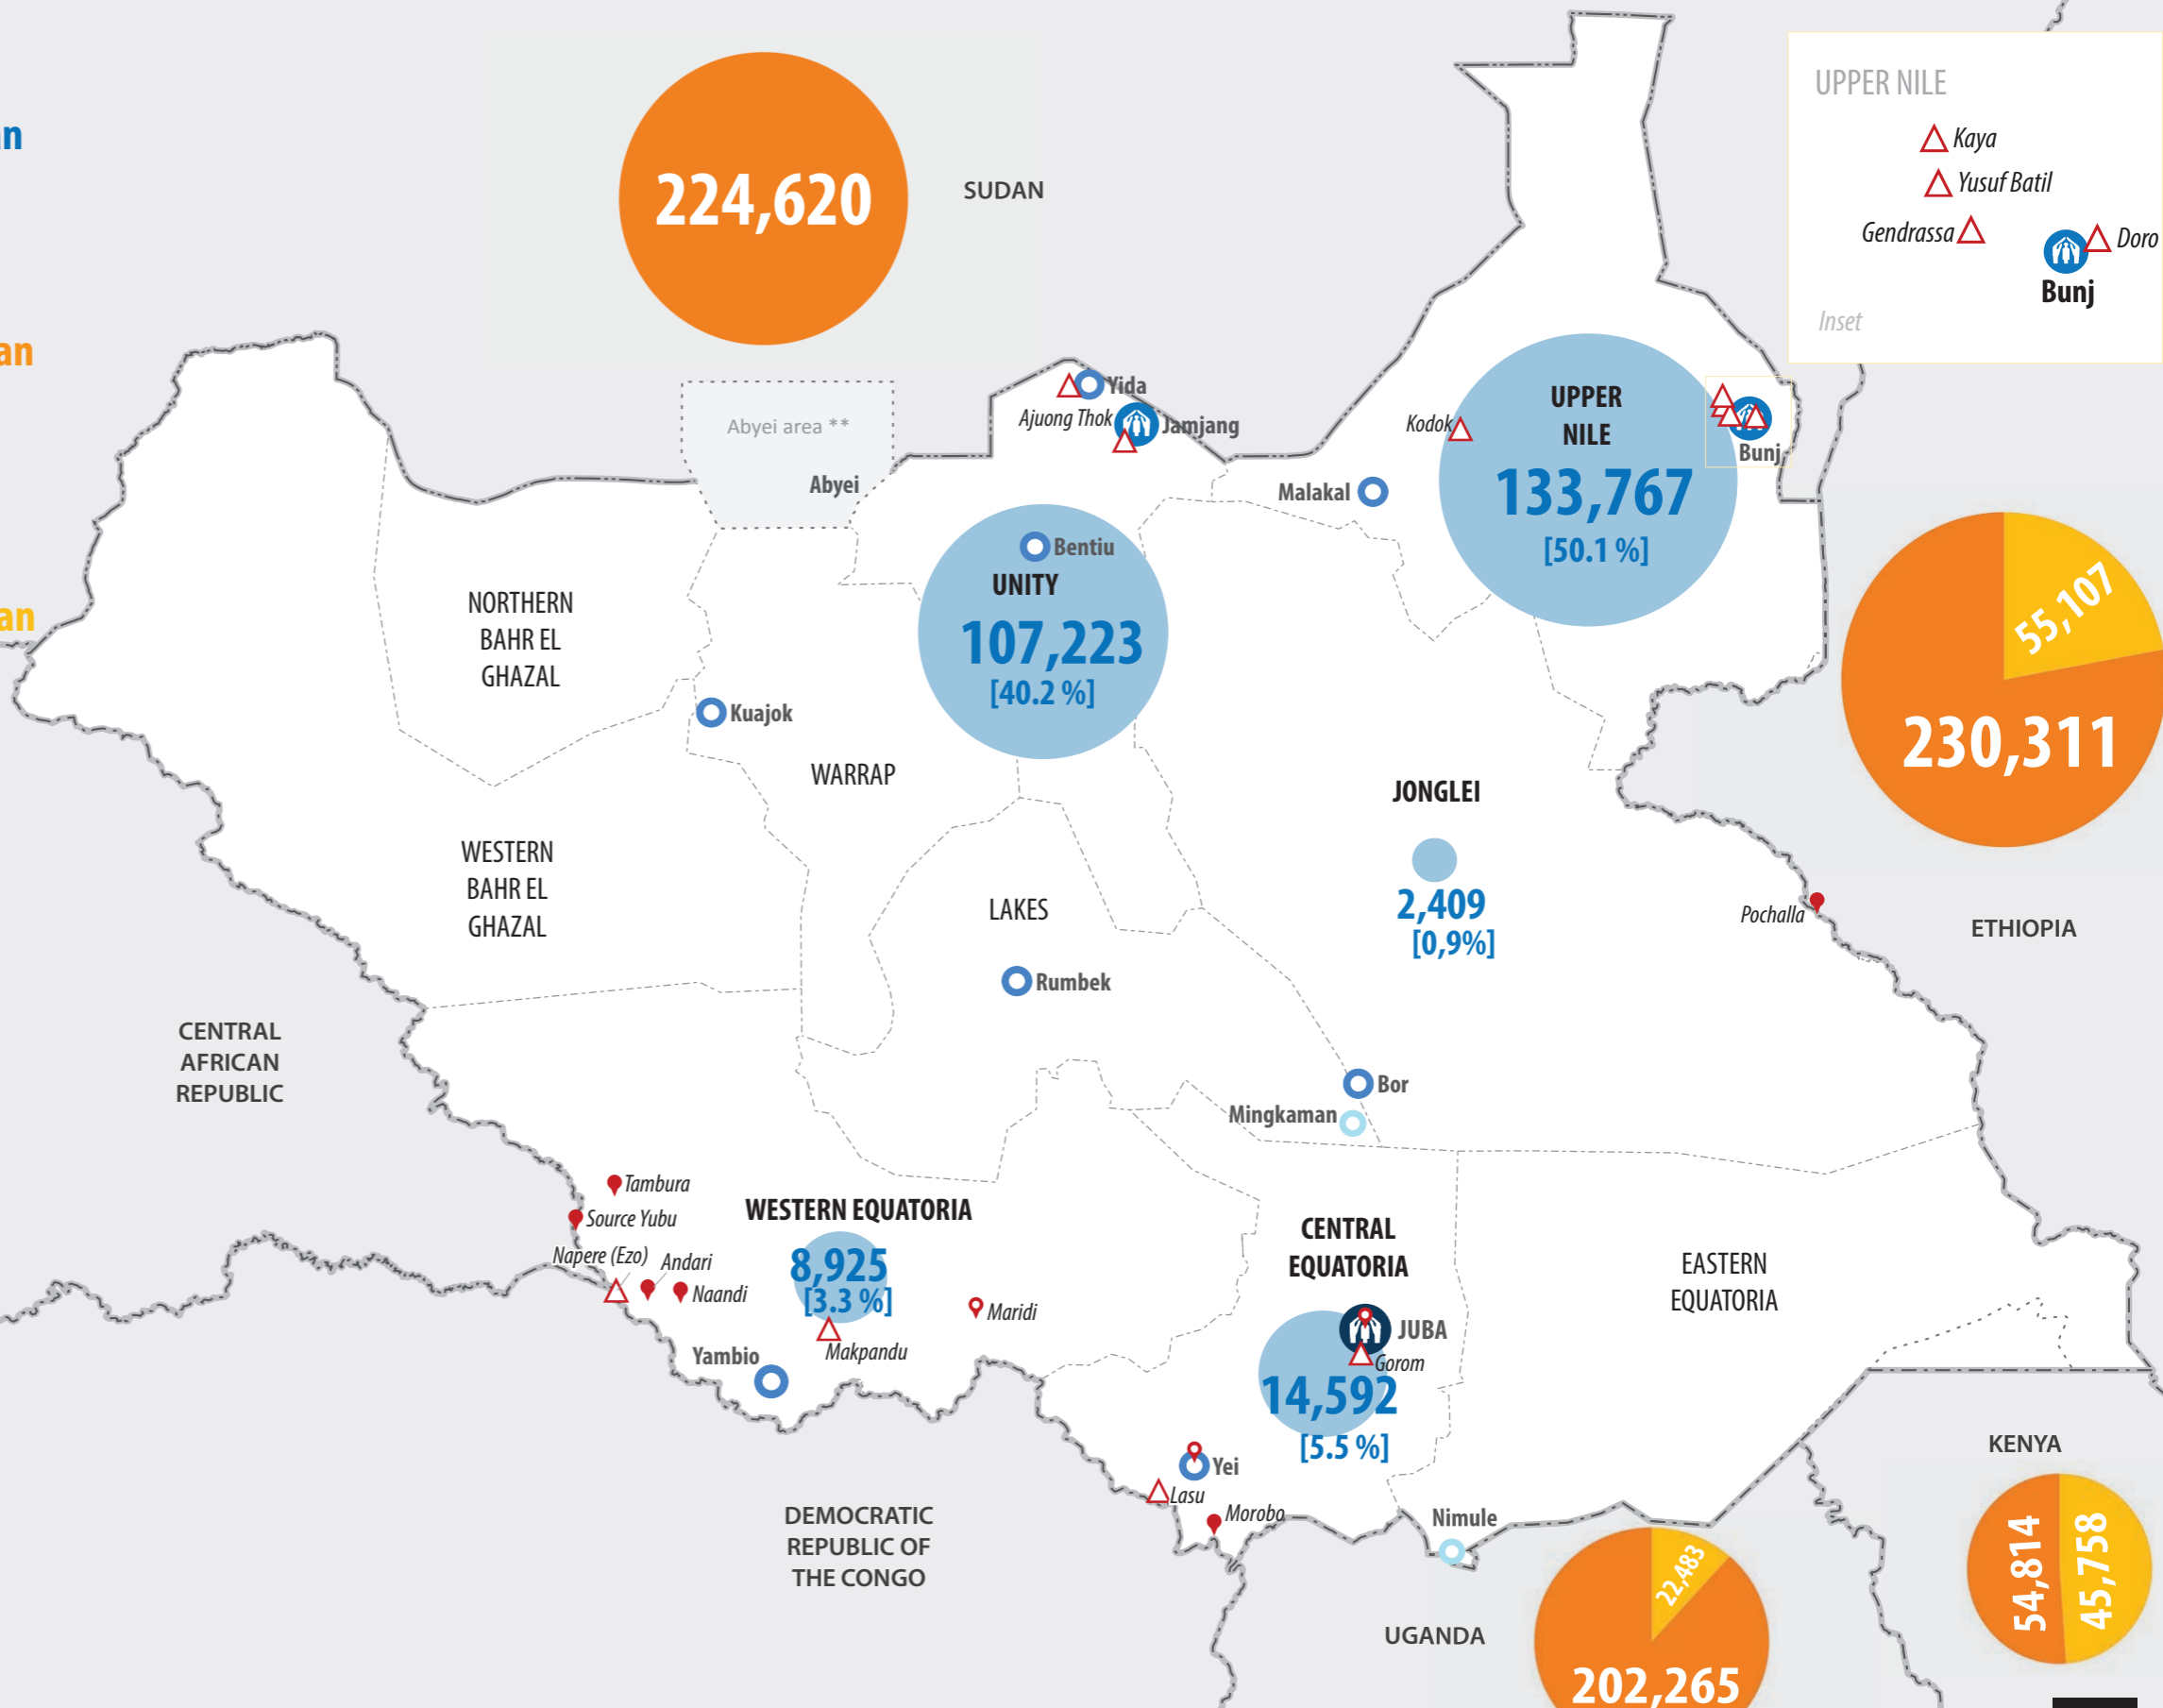

266,916
total refugees residing in South Sudan

713,010
refugees originating from South Sudan
post 15 Dec 2013

123,348
refugees originating from South Sudan
pre 15 Dec 2013

- UNHCR Country Office
- UNHCR Sub Office
- UNHCR Field Office
- UNHCR Field Unit
- Refugee settlement
- Refugee location
- Urban refugee location
- International boundary
- Undetermined boundary*
- State boundary

UPPER NILE

- Kaya
- Yusuf Batil
- Gendrassa
- Doro
- Bunj

Inset

The boundaries and names shown and the designations used on this map do not imply official endorsement or acceptance by the United Nations. * Final boundary between the Republic of Sudan and the Republic of South Sudan has not yet been determined. ** Final status of the Abyei area is not yet determined.