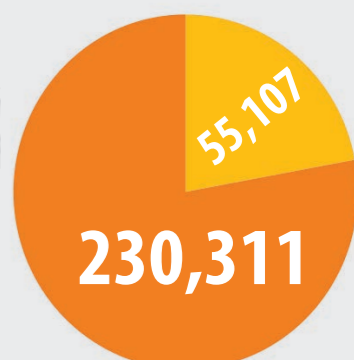

The boundaries and names shown and the designations used on this map do not imply official endorsement or acceptance by the United Nations. * Final boundary between the Republic of Sudan and the Republic of South Sudan has not yet been determined. ** Final status of the Abyei area is not yet determined.