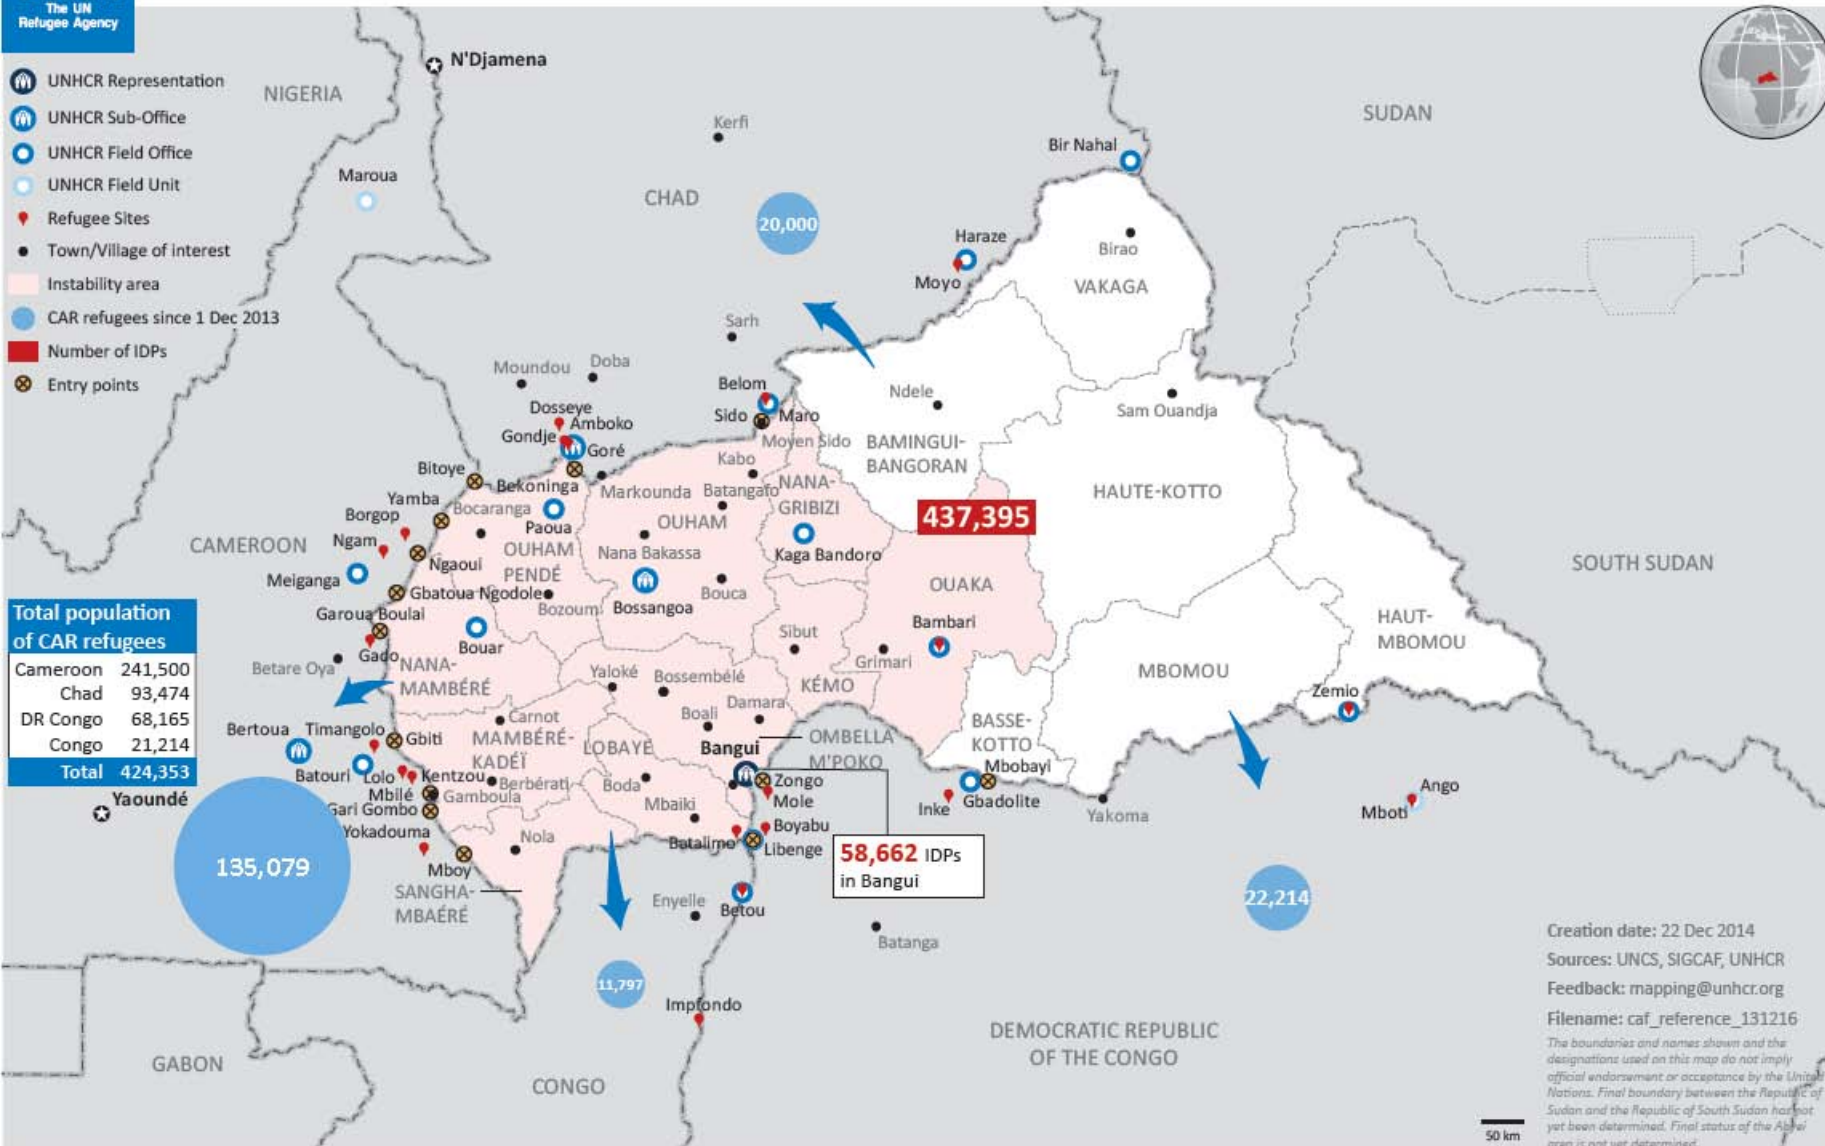

as of 19 December 2014

-  UNHCR Representation
-  UNHCR Sub-Office
-  UNHCR Field Office
-  UNHCR Field Unit
-  Refugee Sites
-  Town/Village of Interest
-  Instability area
-  CAR refugees since 1 Dec 2013
-  Number of IDPs
-  Entry points

Total population of CAR refugees

Cameroon	241,500
Chad	93,474
DR Congo	68,165
Congo	21,214
Total	424,353

Creation date: 22 Dec 2014
 Sources: UNCS, SIGCAF, UNHCR
 Feedback: mapping@unhcr.org
 Filename: caf_reference_131216

The boundaries and names shown and the designations used on this map do not imply official endorsement or acceptance by the United Nations. Final boundary between the Republic of Sudan and the Republic of South Sudan has not yet been determined. Final status of the Abyei area is not yet determined.