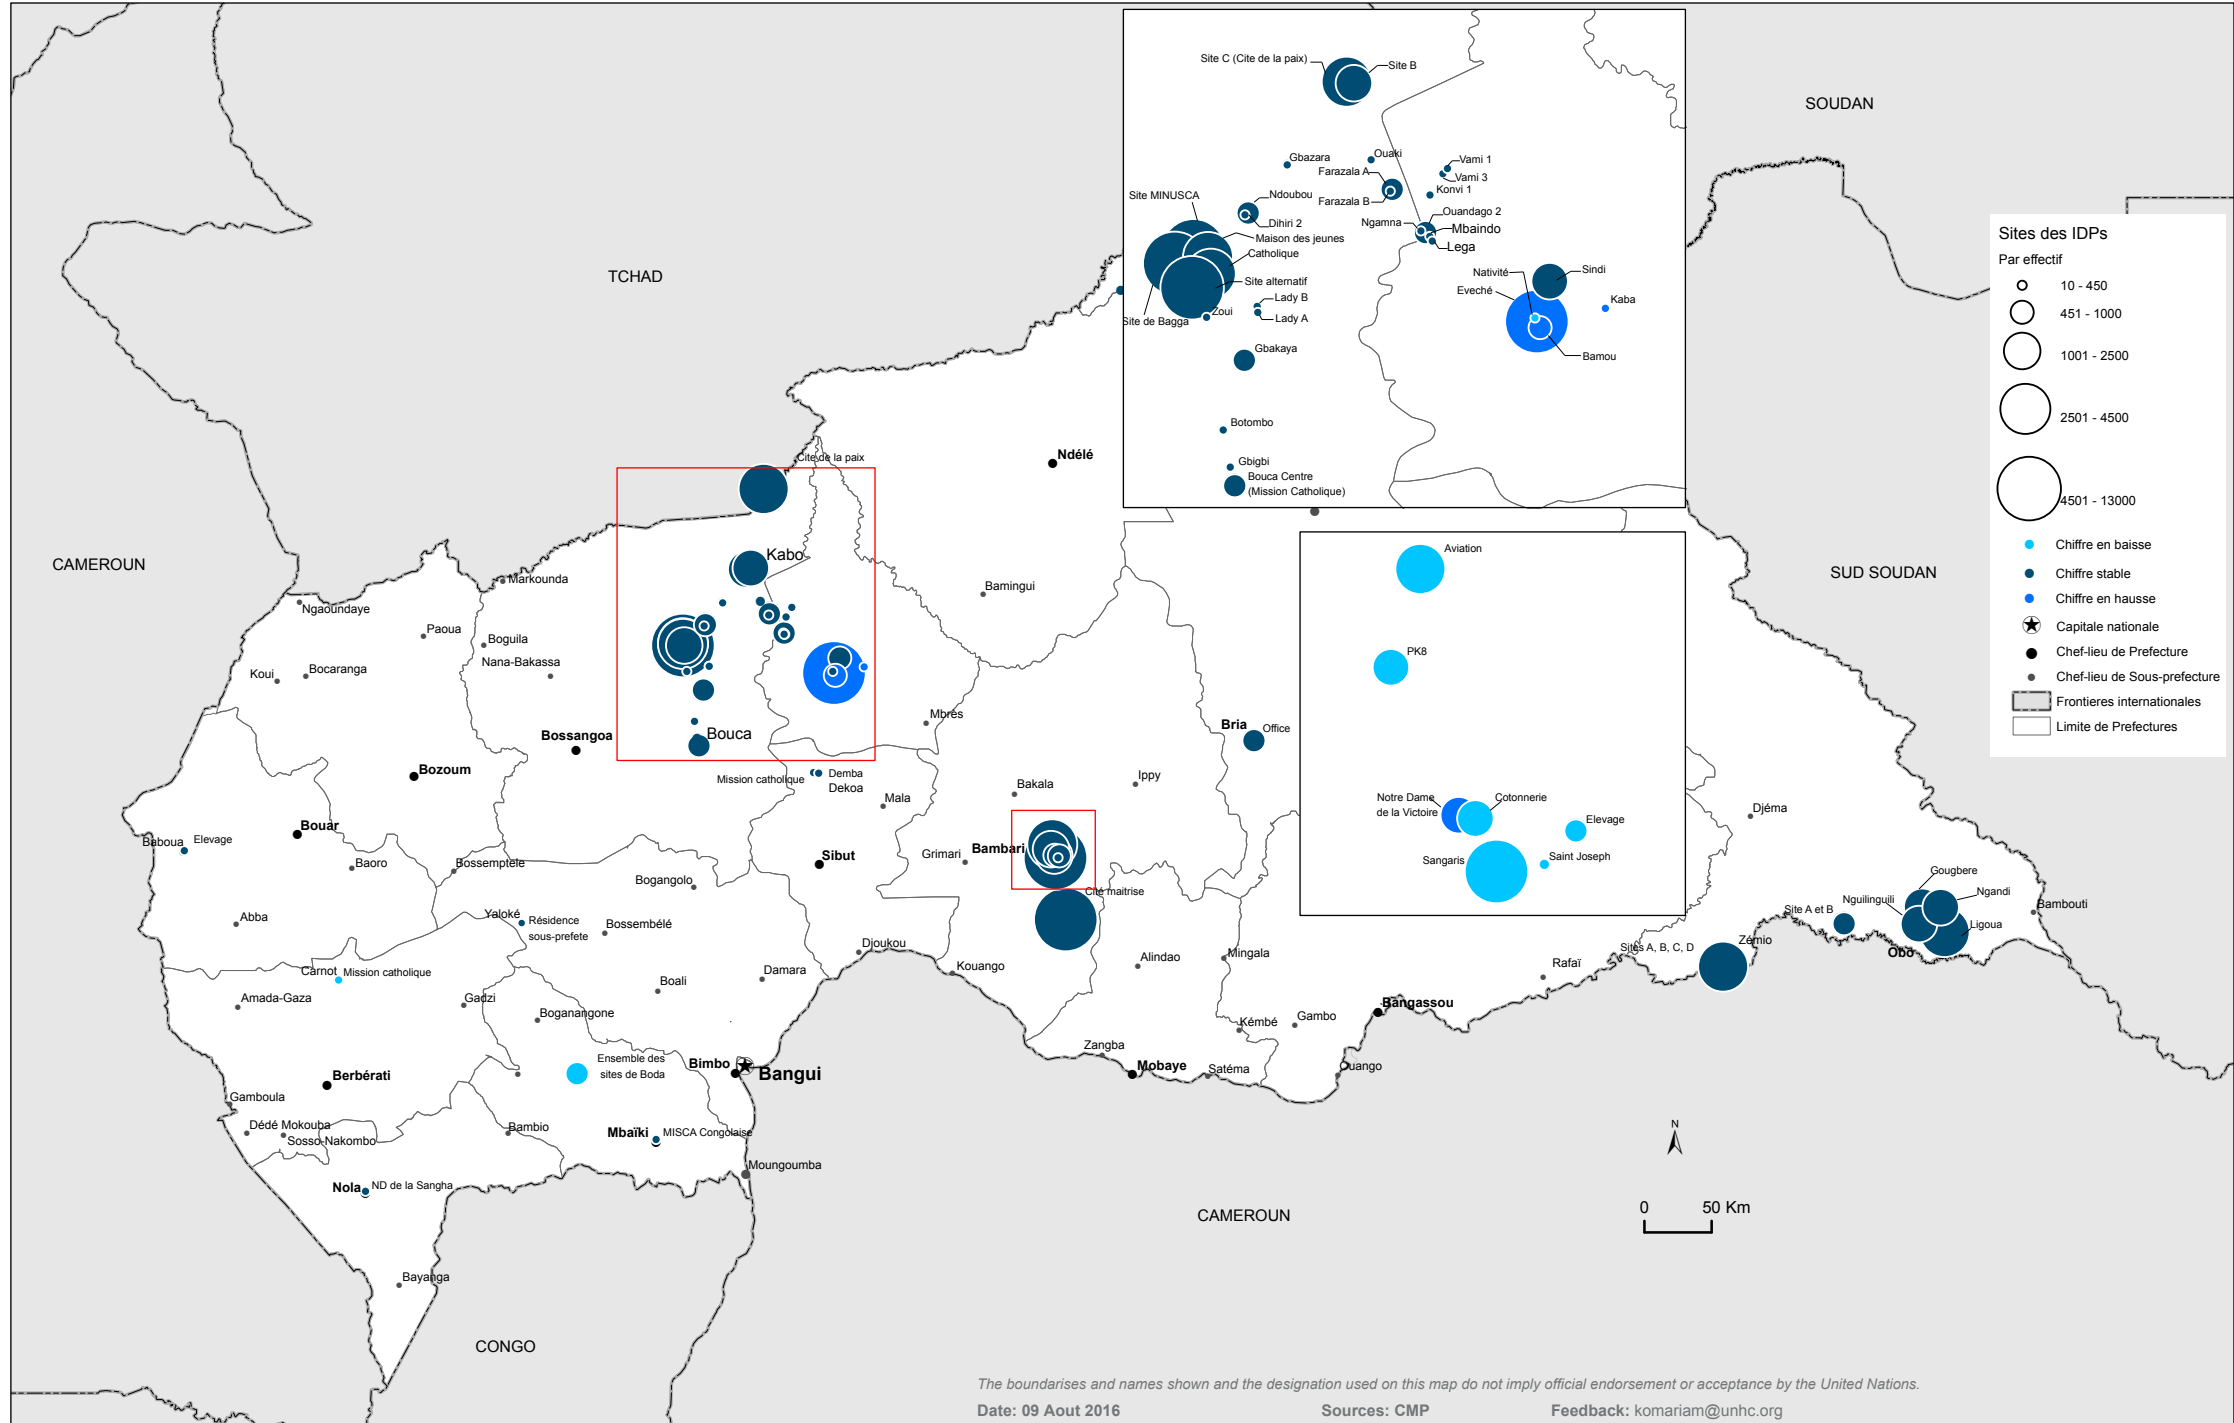

# SITES DES PERSONNES DEPLACÉES INTERNES (PDI) HORS DE BANGUI

Au 31 Juillet 2016

The boundaries and names shown and the designation used on this map do not imply official endorsement or acceptance by the United Nations.