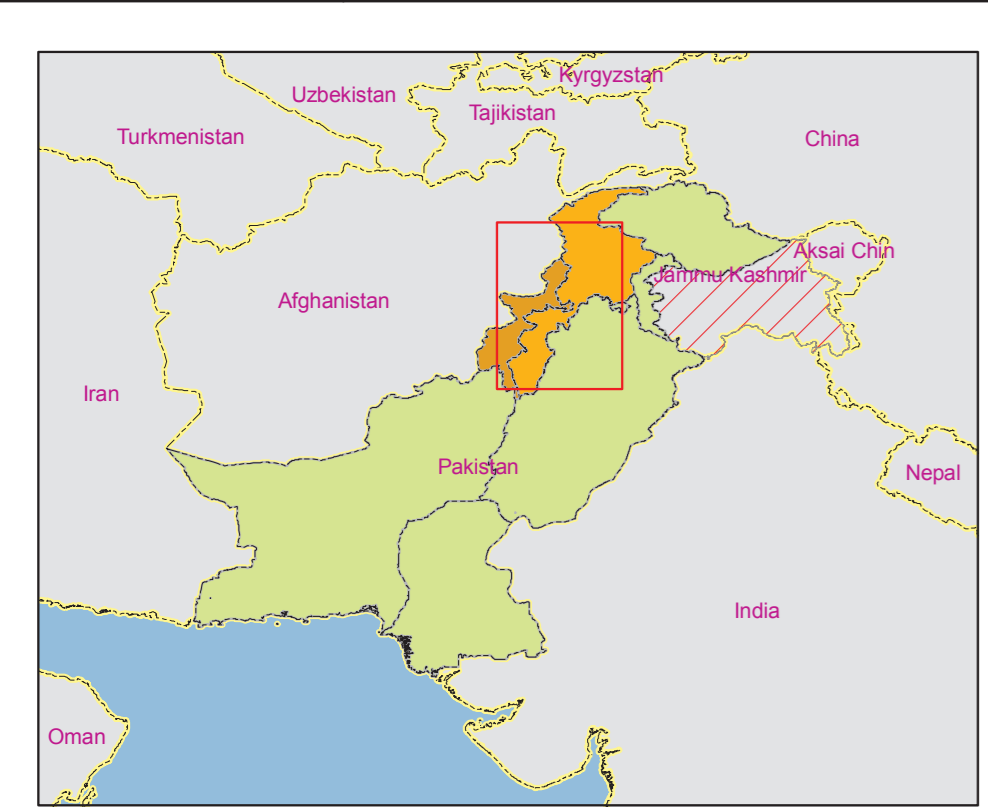

IDP's (N.W.F.P./F.A.T.A) Conflict-Induced Displacement 12 Jun, 2009

Legend

Humanitarian Hubs	FATA	Conflict-Induced Displacement
IDPs Camp locations by Persons (Old + New)	Conflict Areas	Old IDP Persons
830 - 3200	Medium	New IDP Persons
3201 - 6402	Low	Old IDPs Persons
6403 - 10582	NWFP	0 - 2796
10583 - 15158	Conflict Areas	2797 - 18745
15159 - 53170	High	18746 - 34882
	Low	34883 - 56499
Boundary	District	56500 - 107273
International	Swat Main Location	10641 - 34721
Provincial Boundary	Rivers	34722 - 220086
National Highway		220087 - 697046
		697047 - 2043072

The boundaries and names shown and the designations used on this map do not imply official endorsement or acceptance by the United Nations.