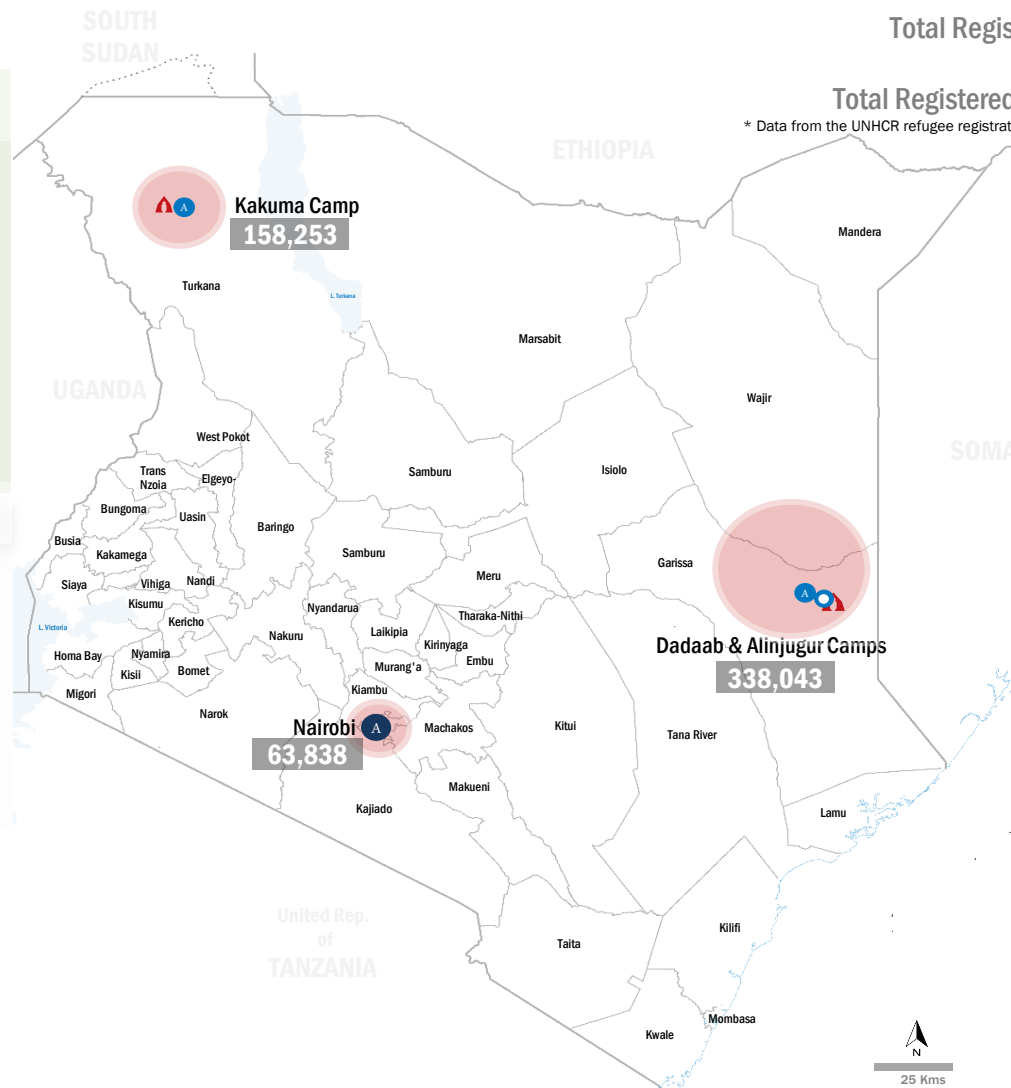

## Introduction

All figures are based on the UNHCR registration of refugees and asylum-seekers in Kenya using UNHCR registration system (proGres).

## Refugees & Asylum-seekers by Country of origin

Based on Registration

## Age & Gender

Total Registered Refugees and Asylum-seekers\*

560,134

Total Registered Refugees\*

521,339

Total Registered Asylum-seekers\*

38,795

\* Data from the UNHCR refugee registration database (proGres)

## Legend

- UNHCR Country Office
- UNHCR Sub Office
- UNHCR Field Office
- Refugee Camp
- Main refugee Locations

The boundaries and names used on this map do not imply official endorsement or acceptance by the United Nations.