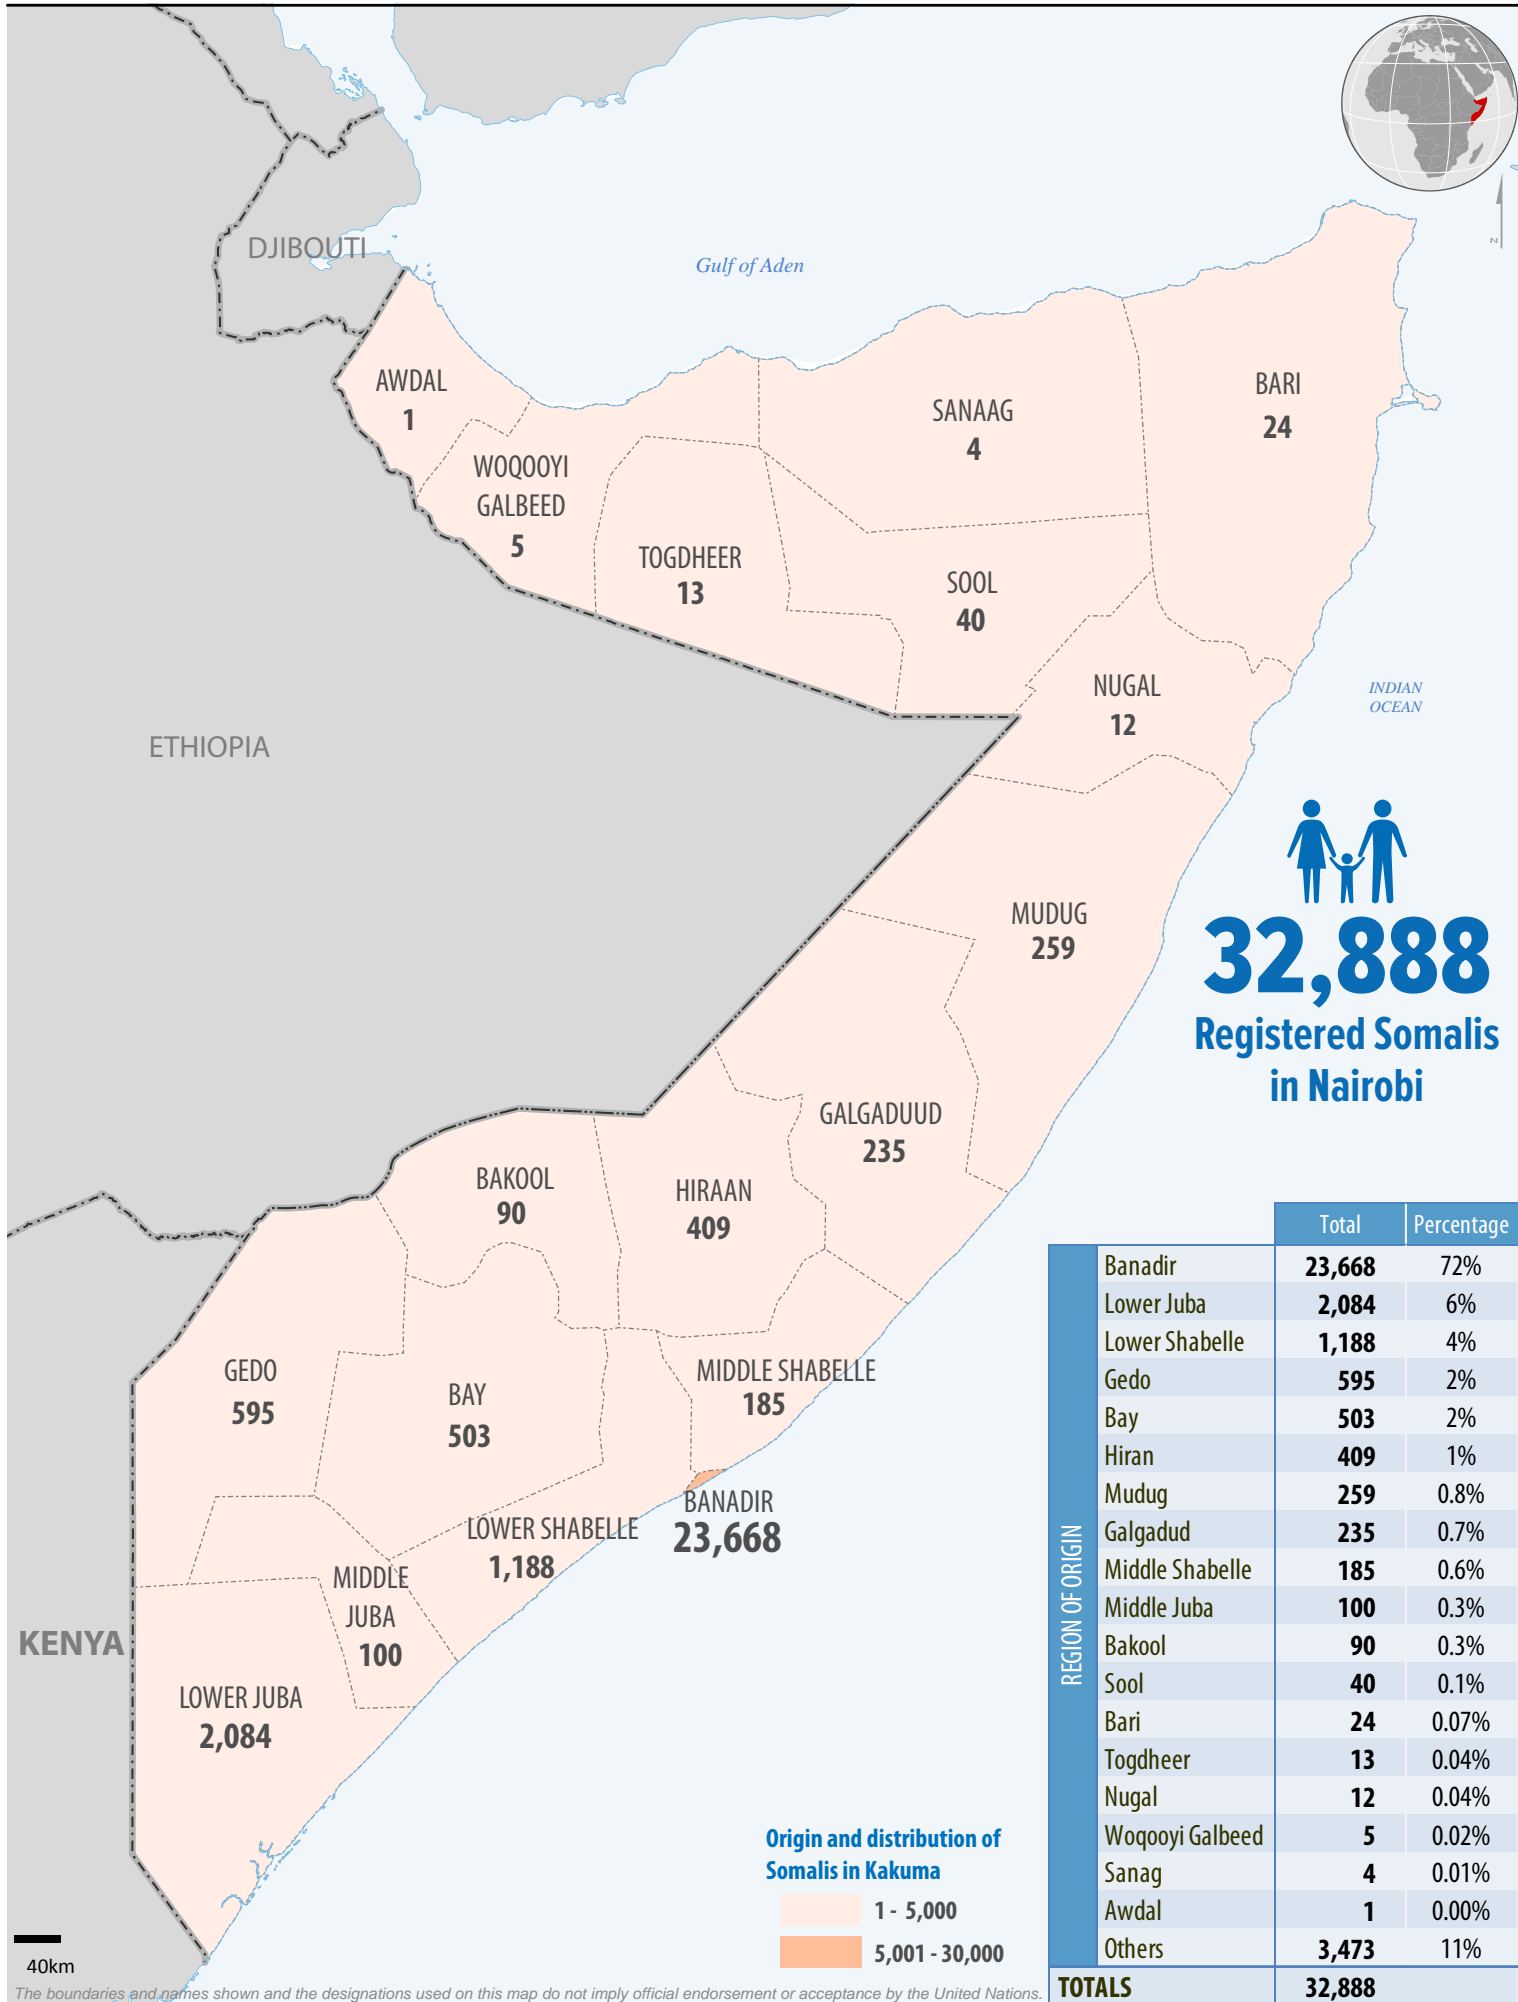

SOMALIA

Regions of origin of registered Somalis in Nairobi, Kenya

Statistics as of 31 March 2016

32,888
Registered Somalis
in Nairobi

	Total	Percentage
Banadir	23,668	72%
Lower Juba	2,084	6%
Lower Shabelle	1,188	4%
Gedo	595	2%
Bay	503	2%
Hiran	409	1%
Mudug	259	0.8%
Galgadud	235	0.7%
Middle Shabelle	185	0.6%
Middle Juba	100	0.3%
Bakool	90	0.3%
Sool	40	0.1%
Bari	24	0.07%
Togdheer	13	0.04%
Nugal	12	0.04%
Woqooyi Galbeed	5	0.02%
Sanag	4	0.01%
Awdal	1	0.00%
Others	3,473	11%
TOTALS	32,888	

The boundaries and names shown and the designations used on this map do not imply official endorsement or acceptance by the United Nations.