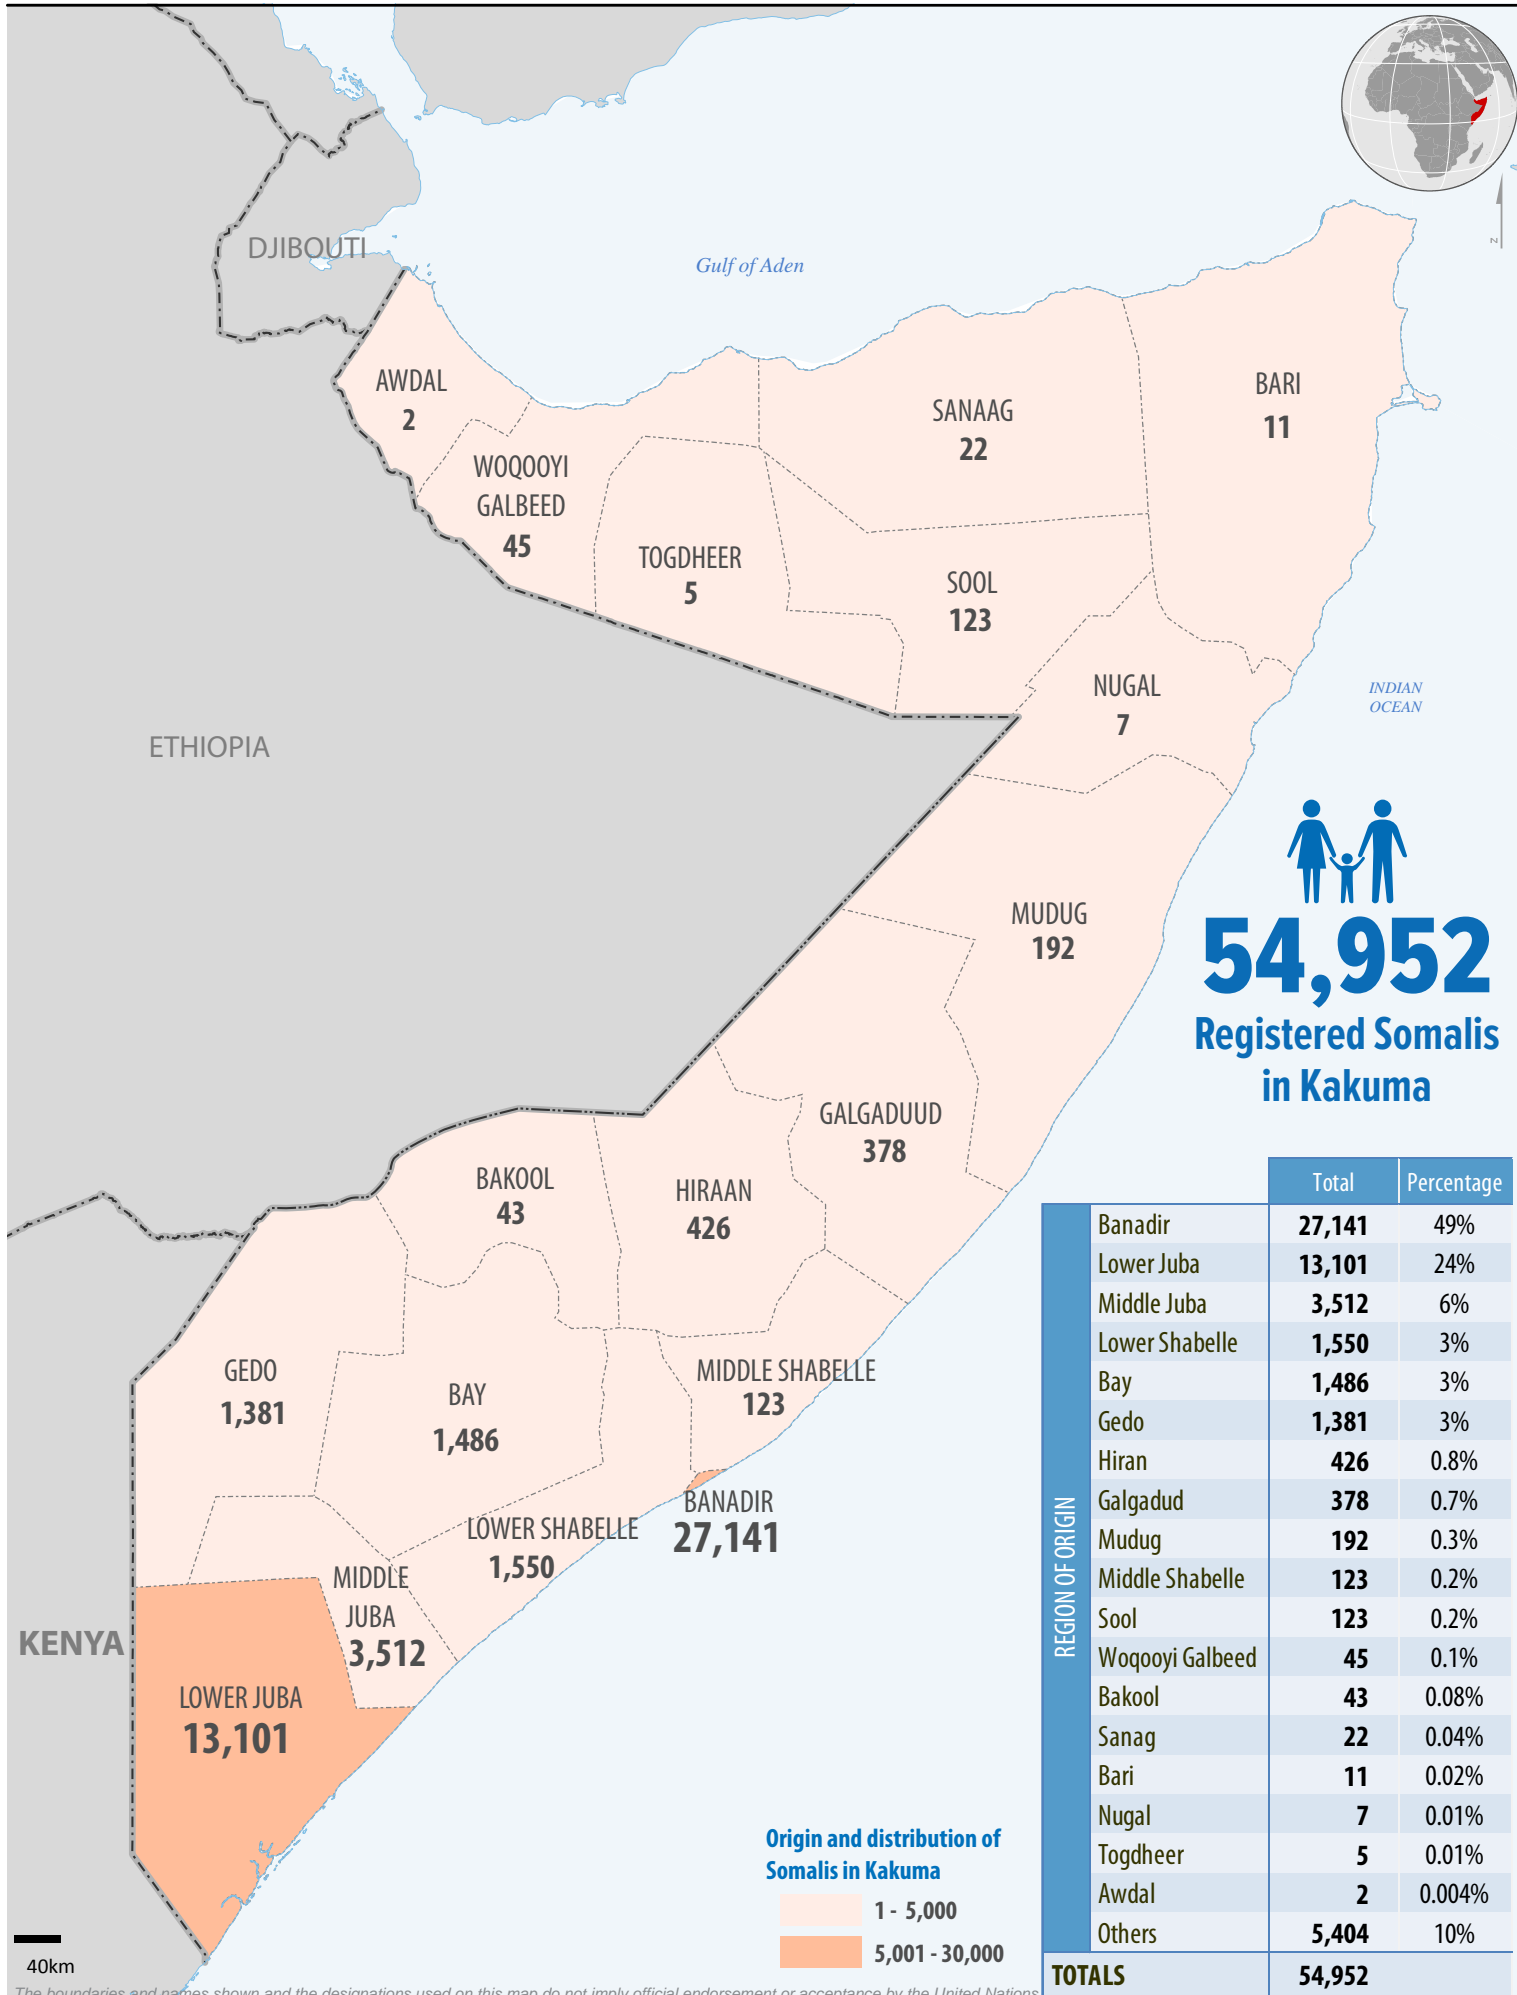

# SOMALIA

## Regions of origin of registered Somalis in Kakuma, Kenya

Statistics as of 31 March 2016

**54,952**  
Registered Somalis  
in Kakuma

	Total	Percentage
Banadir	27,141	49%
Lower Juba	13,101	24%
Middle Juba	3,512	6%
Lower Shabelle	1,550	3%
Bay	1,486	3%
Gedo	1,381	3%
Hiran	426	0.8%
Galgadud	378	0.7%
Mudug	192	0.3%
Middle Shabelle	123	0.2%
Sool	123	0.2%
Woqooyi Galbeed	45	0.1%
Bakool	43	0.08%
Sanag	22	0.04%
Bari	11	0.02%
Nugal	7	0.01%
Togdheer	5	0.01%
Awdal	2	0.004%
Others	5,404	10%
<b>TOTALS</b>	<b>54,952</b>	

The boundaries and names shown and the designations used on this map do not imply official endorsement or acceptance by the United Nations.