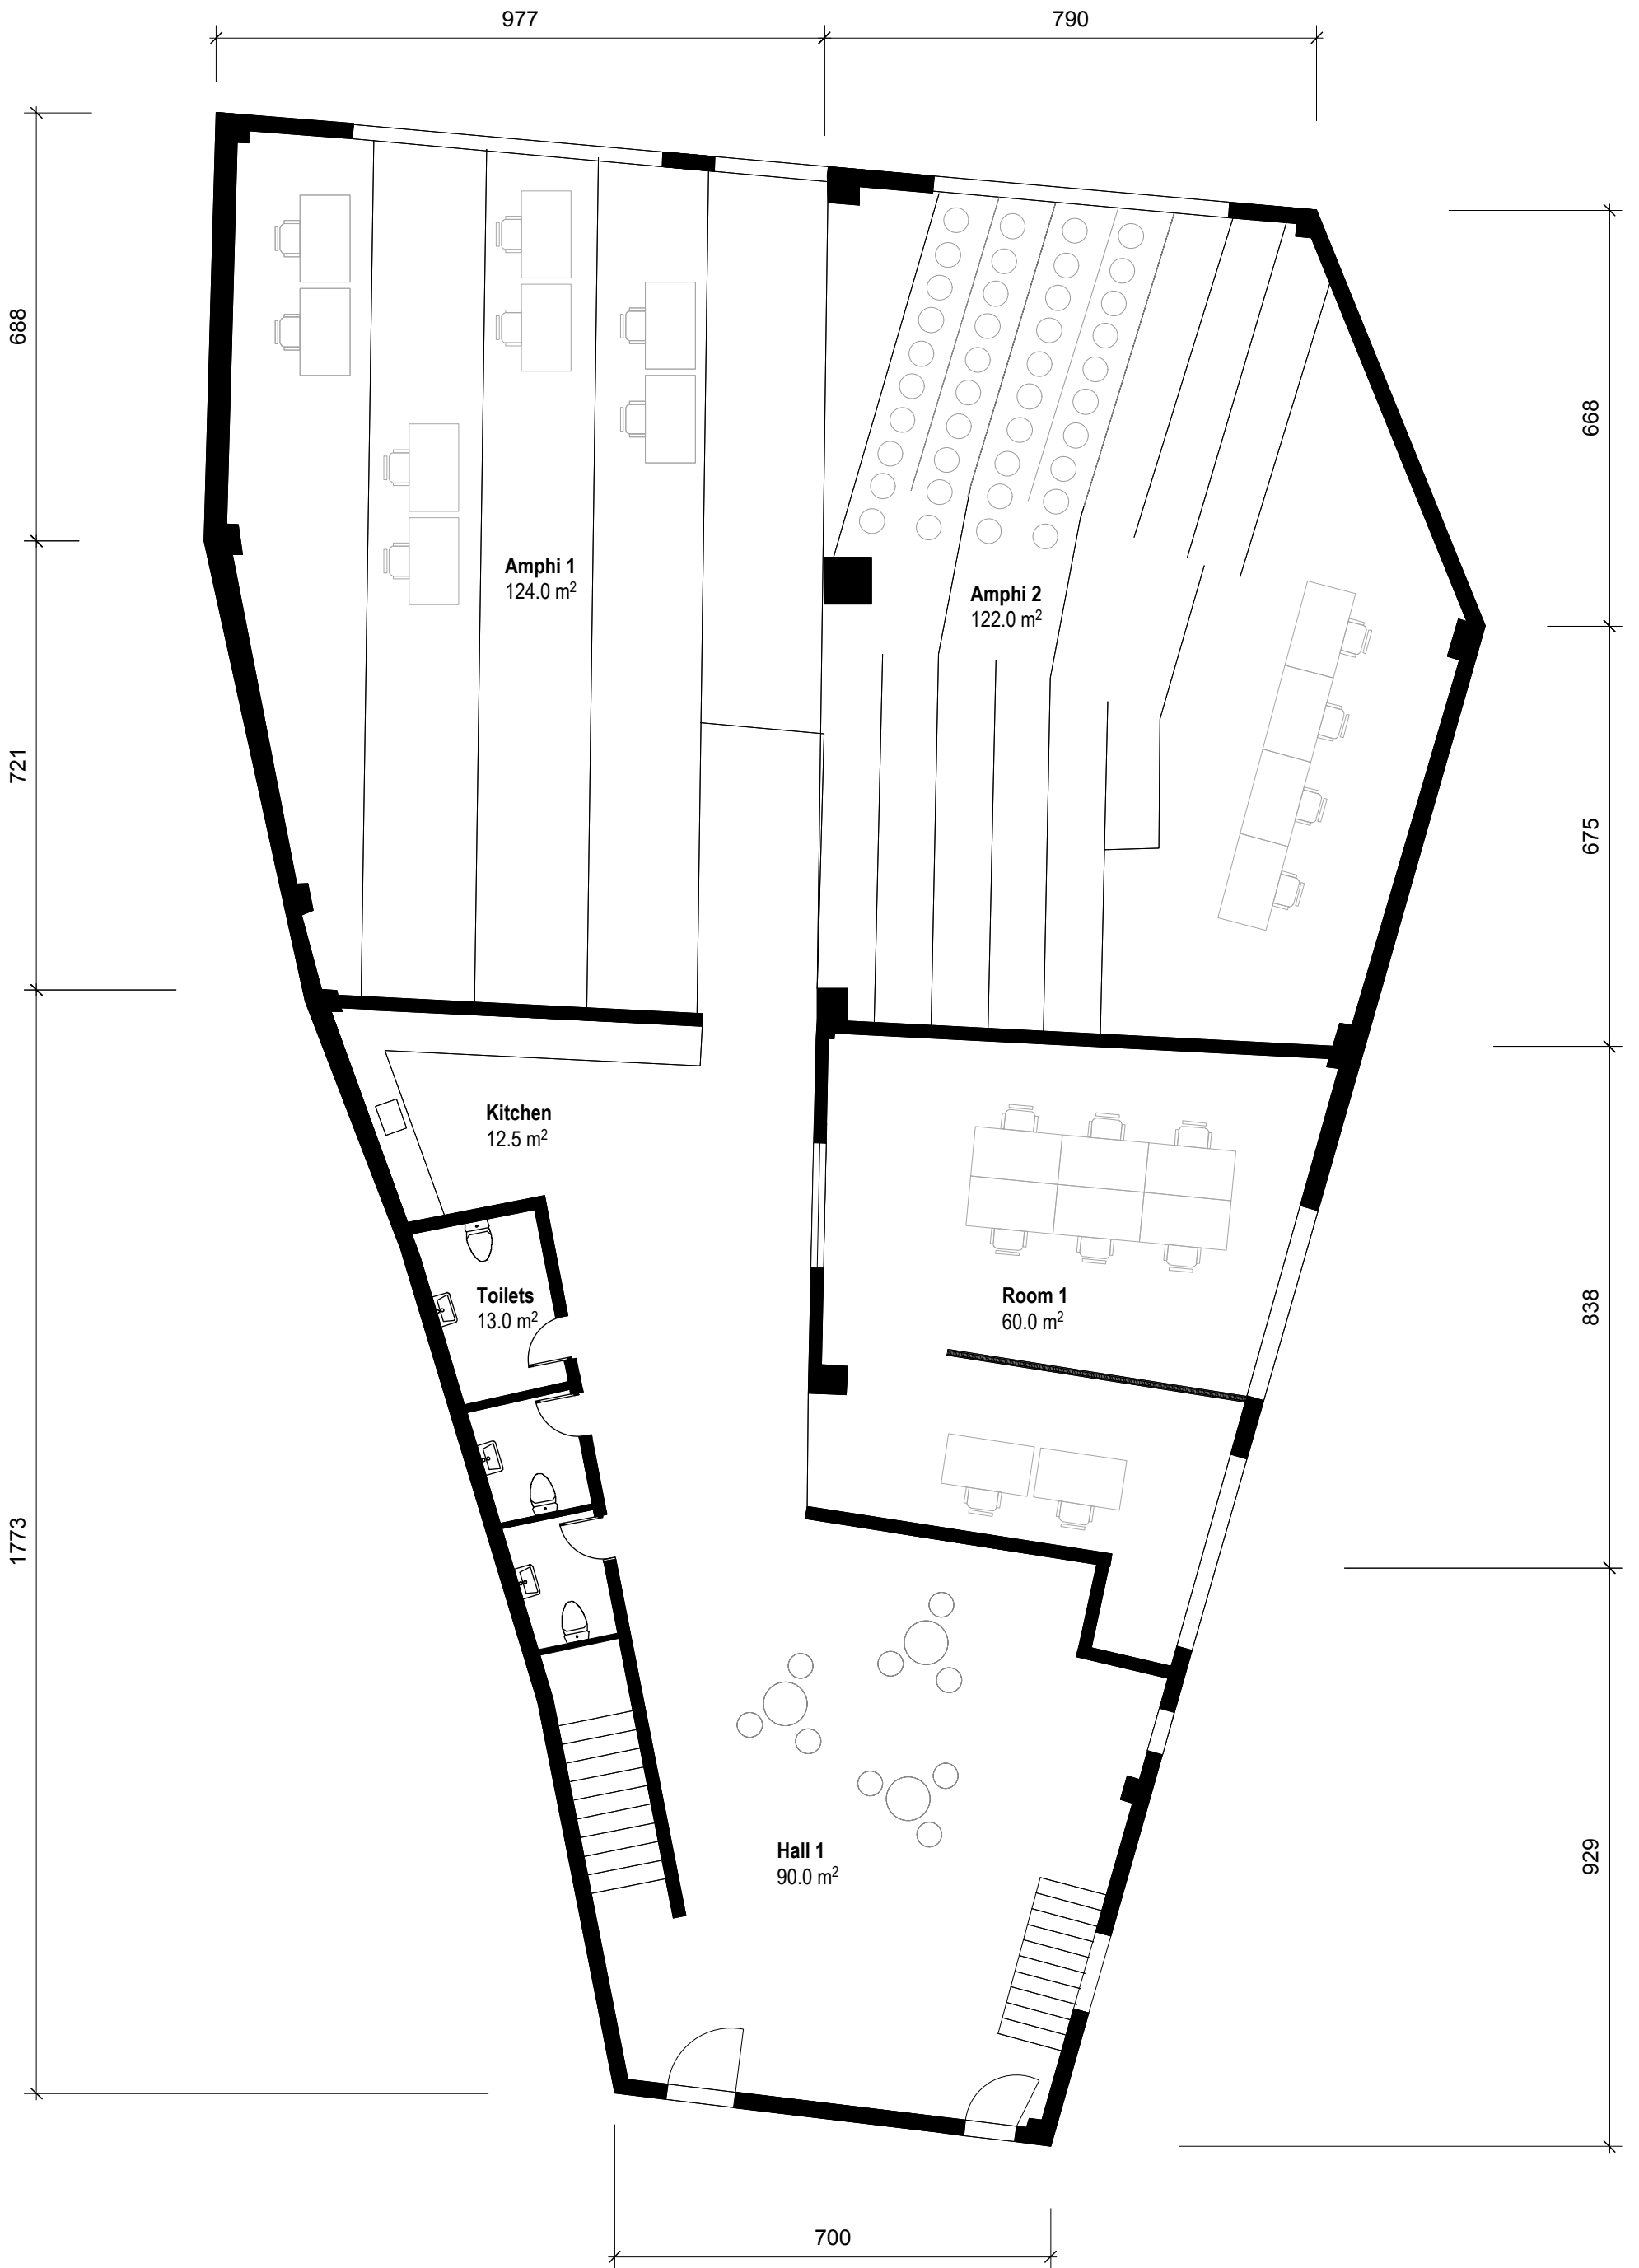

Situation Mytilini

Situation Epano Skala

01 Amphitheater

02 Amphitheater

03 Amphitheater

04 Room 1

06 Stairs

06 Loft 1

07 Loft 2

08 Hall 2

09 Rear Balcony

10 Front Elevation