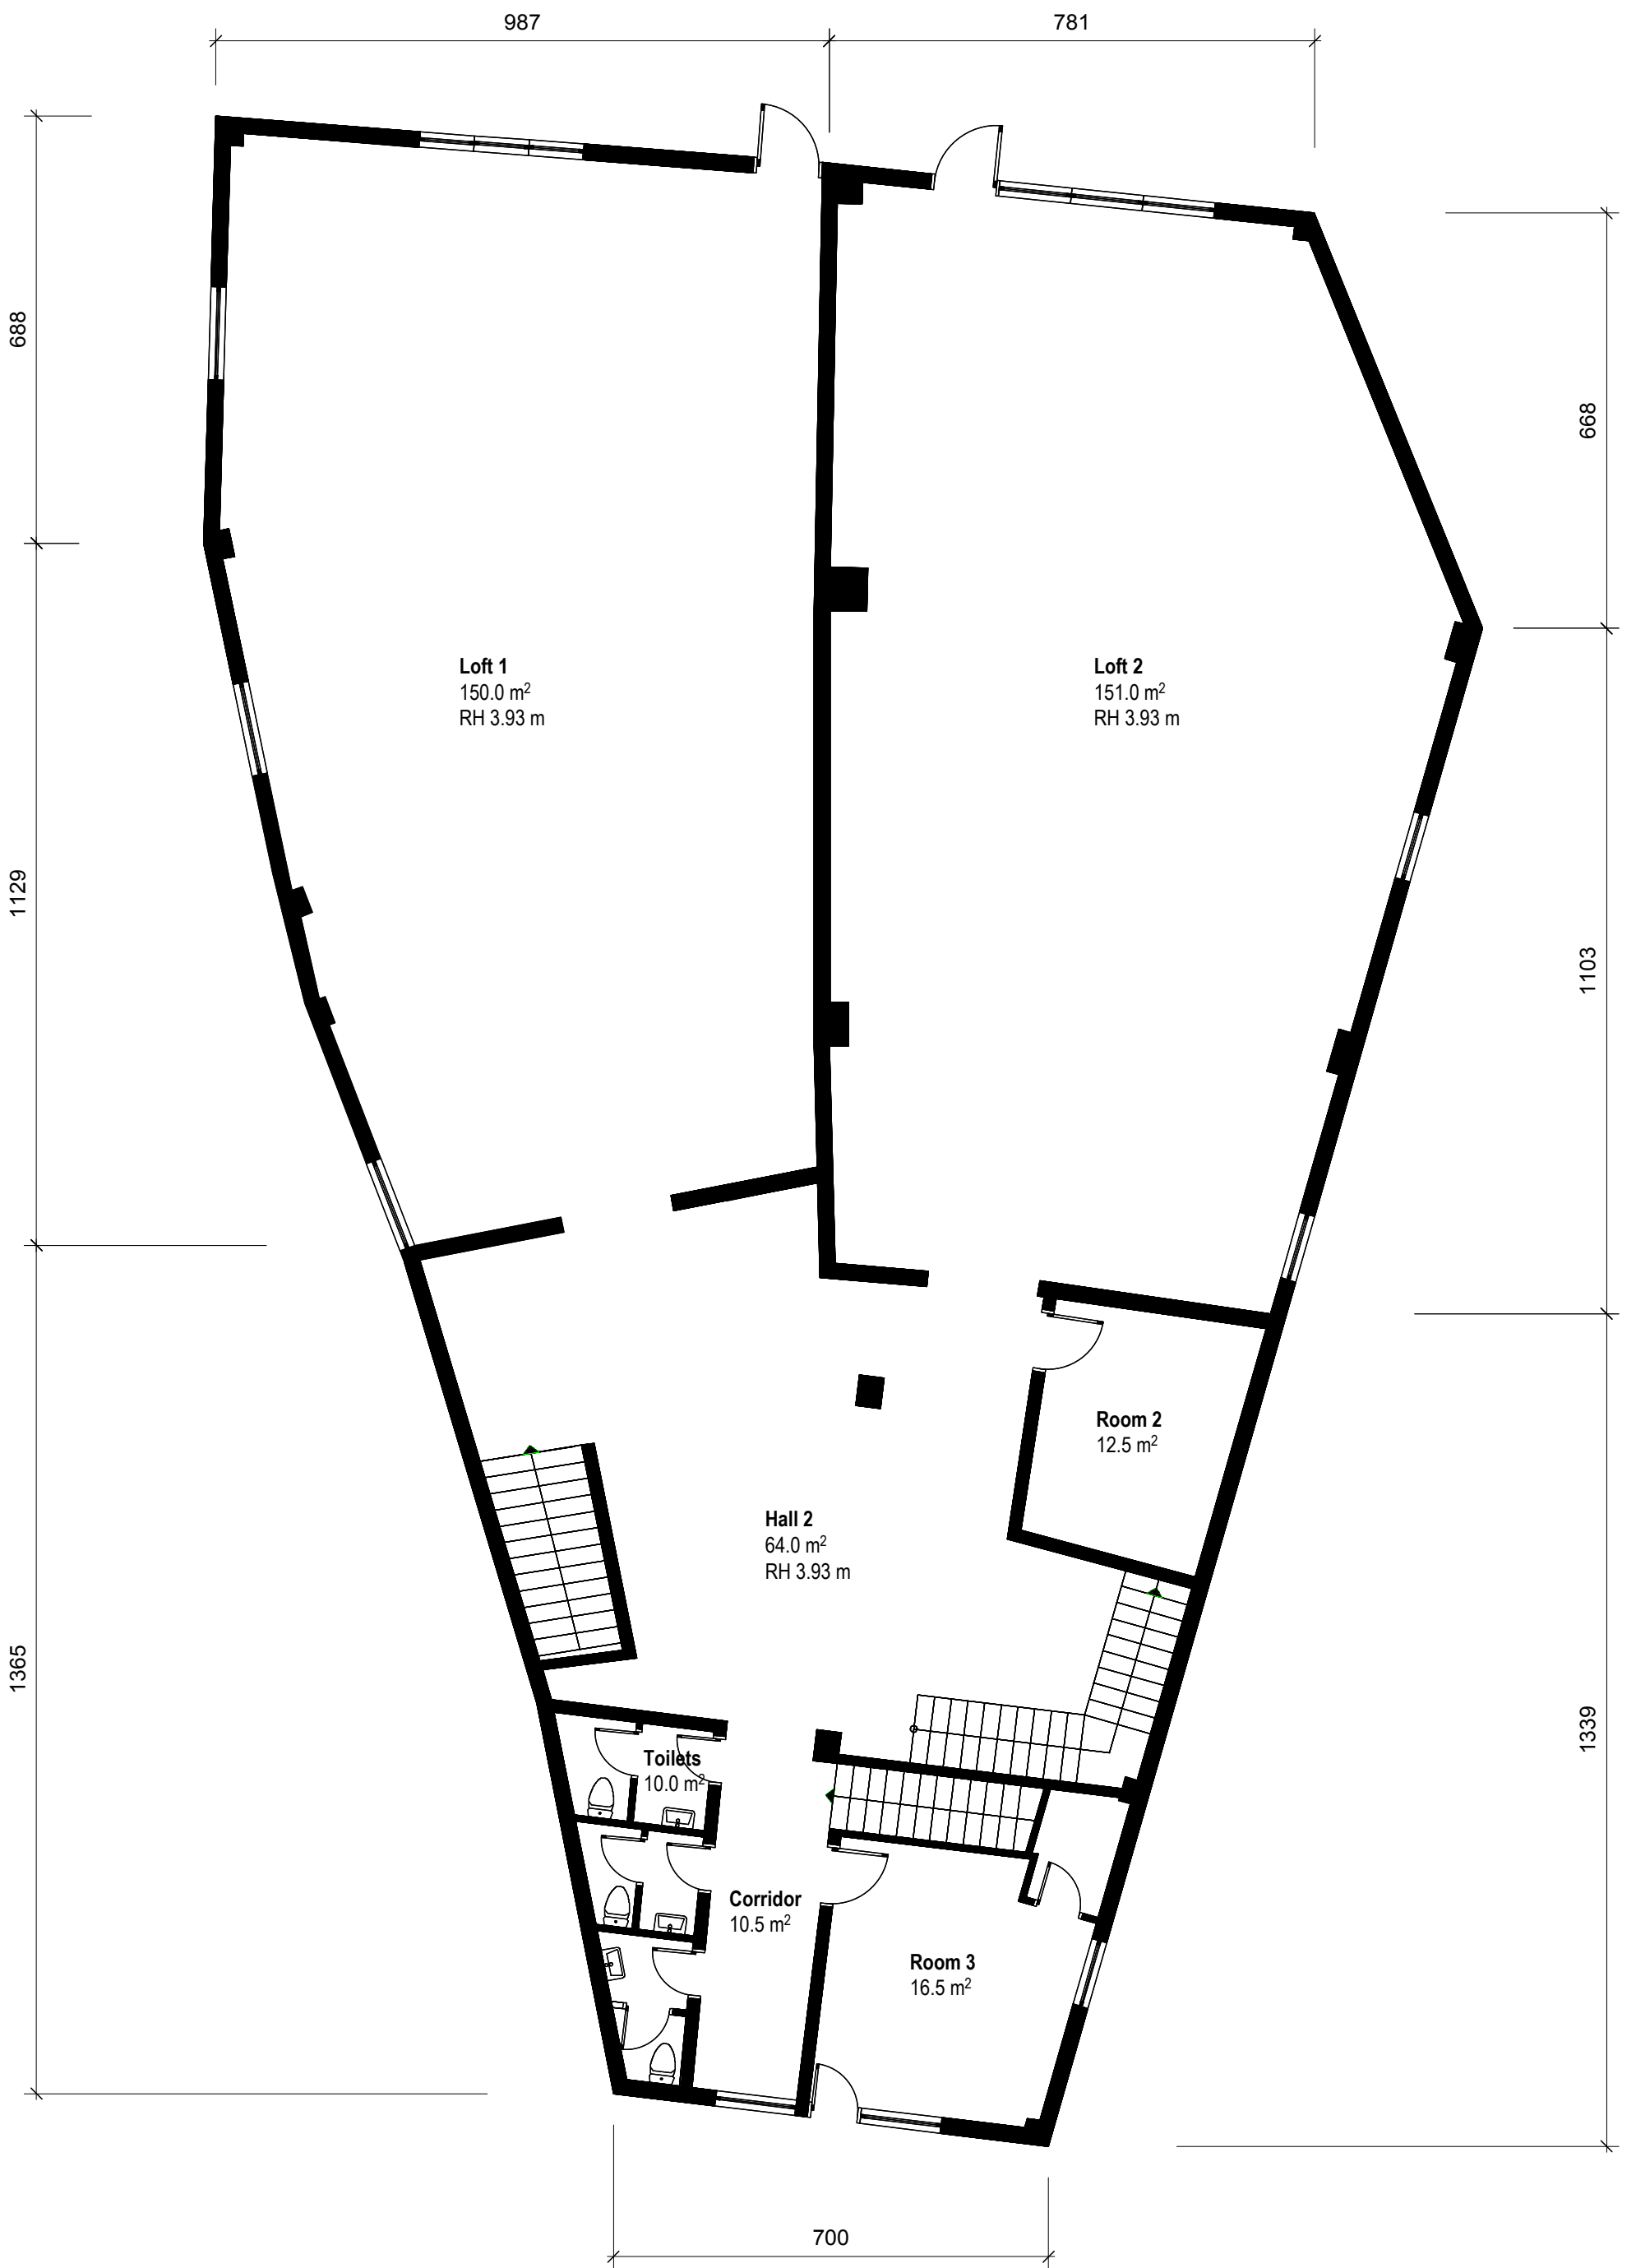

Situation Mytilini

Situation Epano Skala

01 Amphitheater

02 Amphitheater

03 Amphitheater

04 Room 1

06 Stairs

06 Loft 1

07 Loft 2

08 Hall 2

09 Rear Balcony

10 Front Elevation