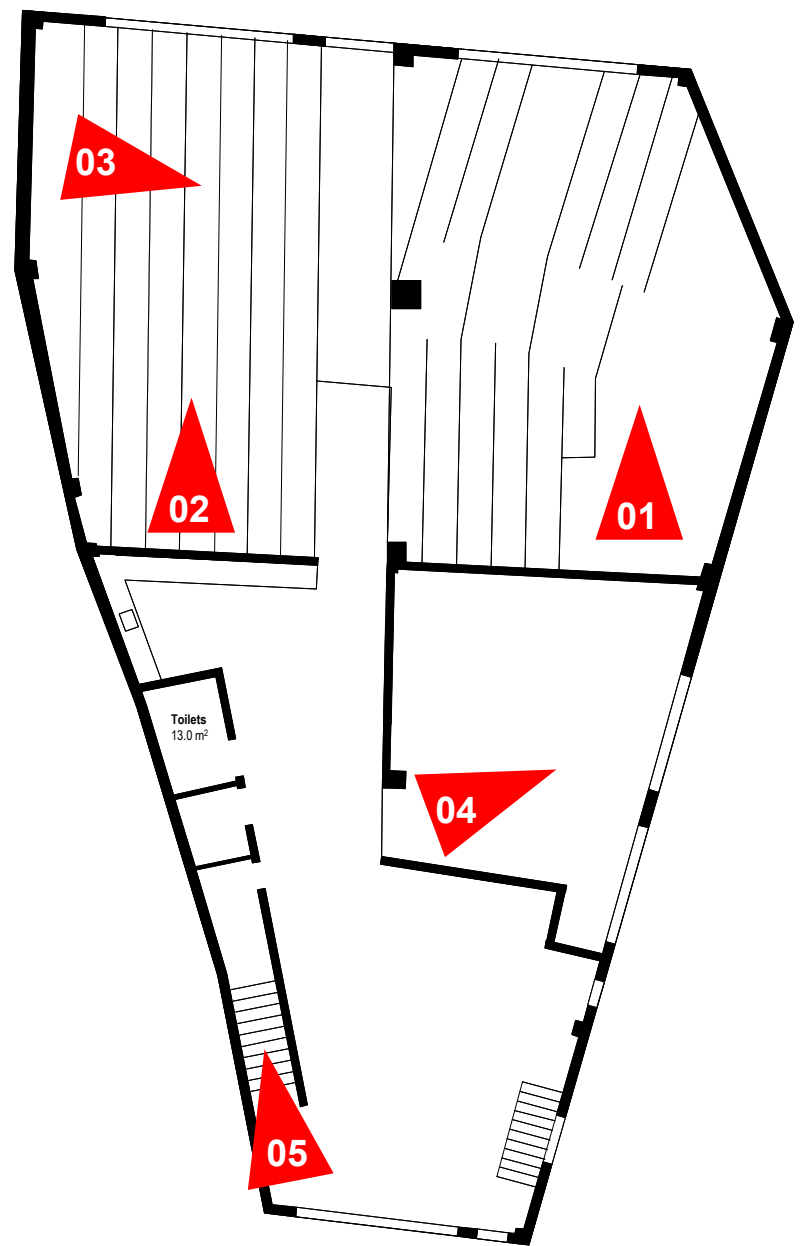

Situation Mytilini

Situation Epano Skala

01 Amphitheater

02 Amphitheater

03 Amphitheater

04 Room 1

06 Stairs

06 Loft 1

07 Loft 2

08 Hall 2

09 Rear Balcony

10 Front Elevation