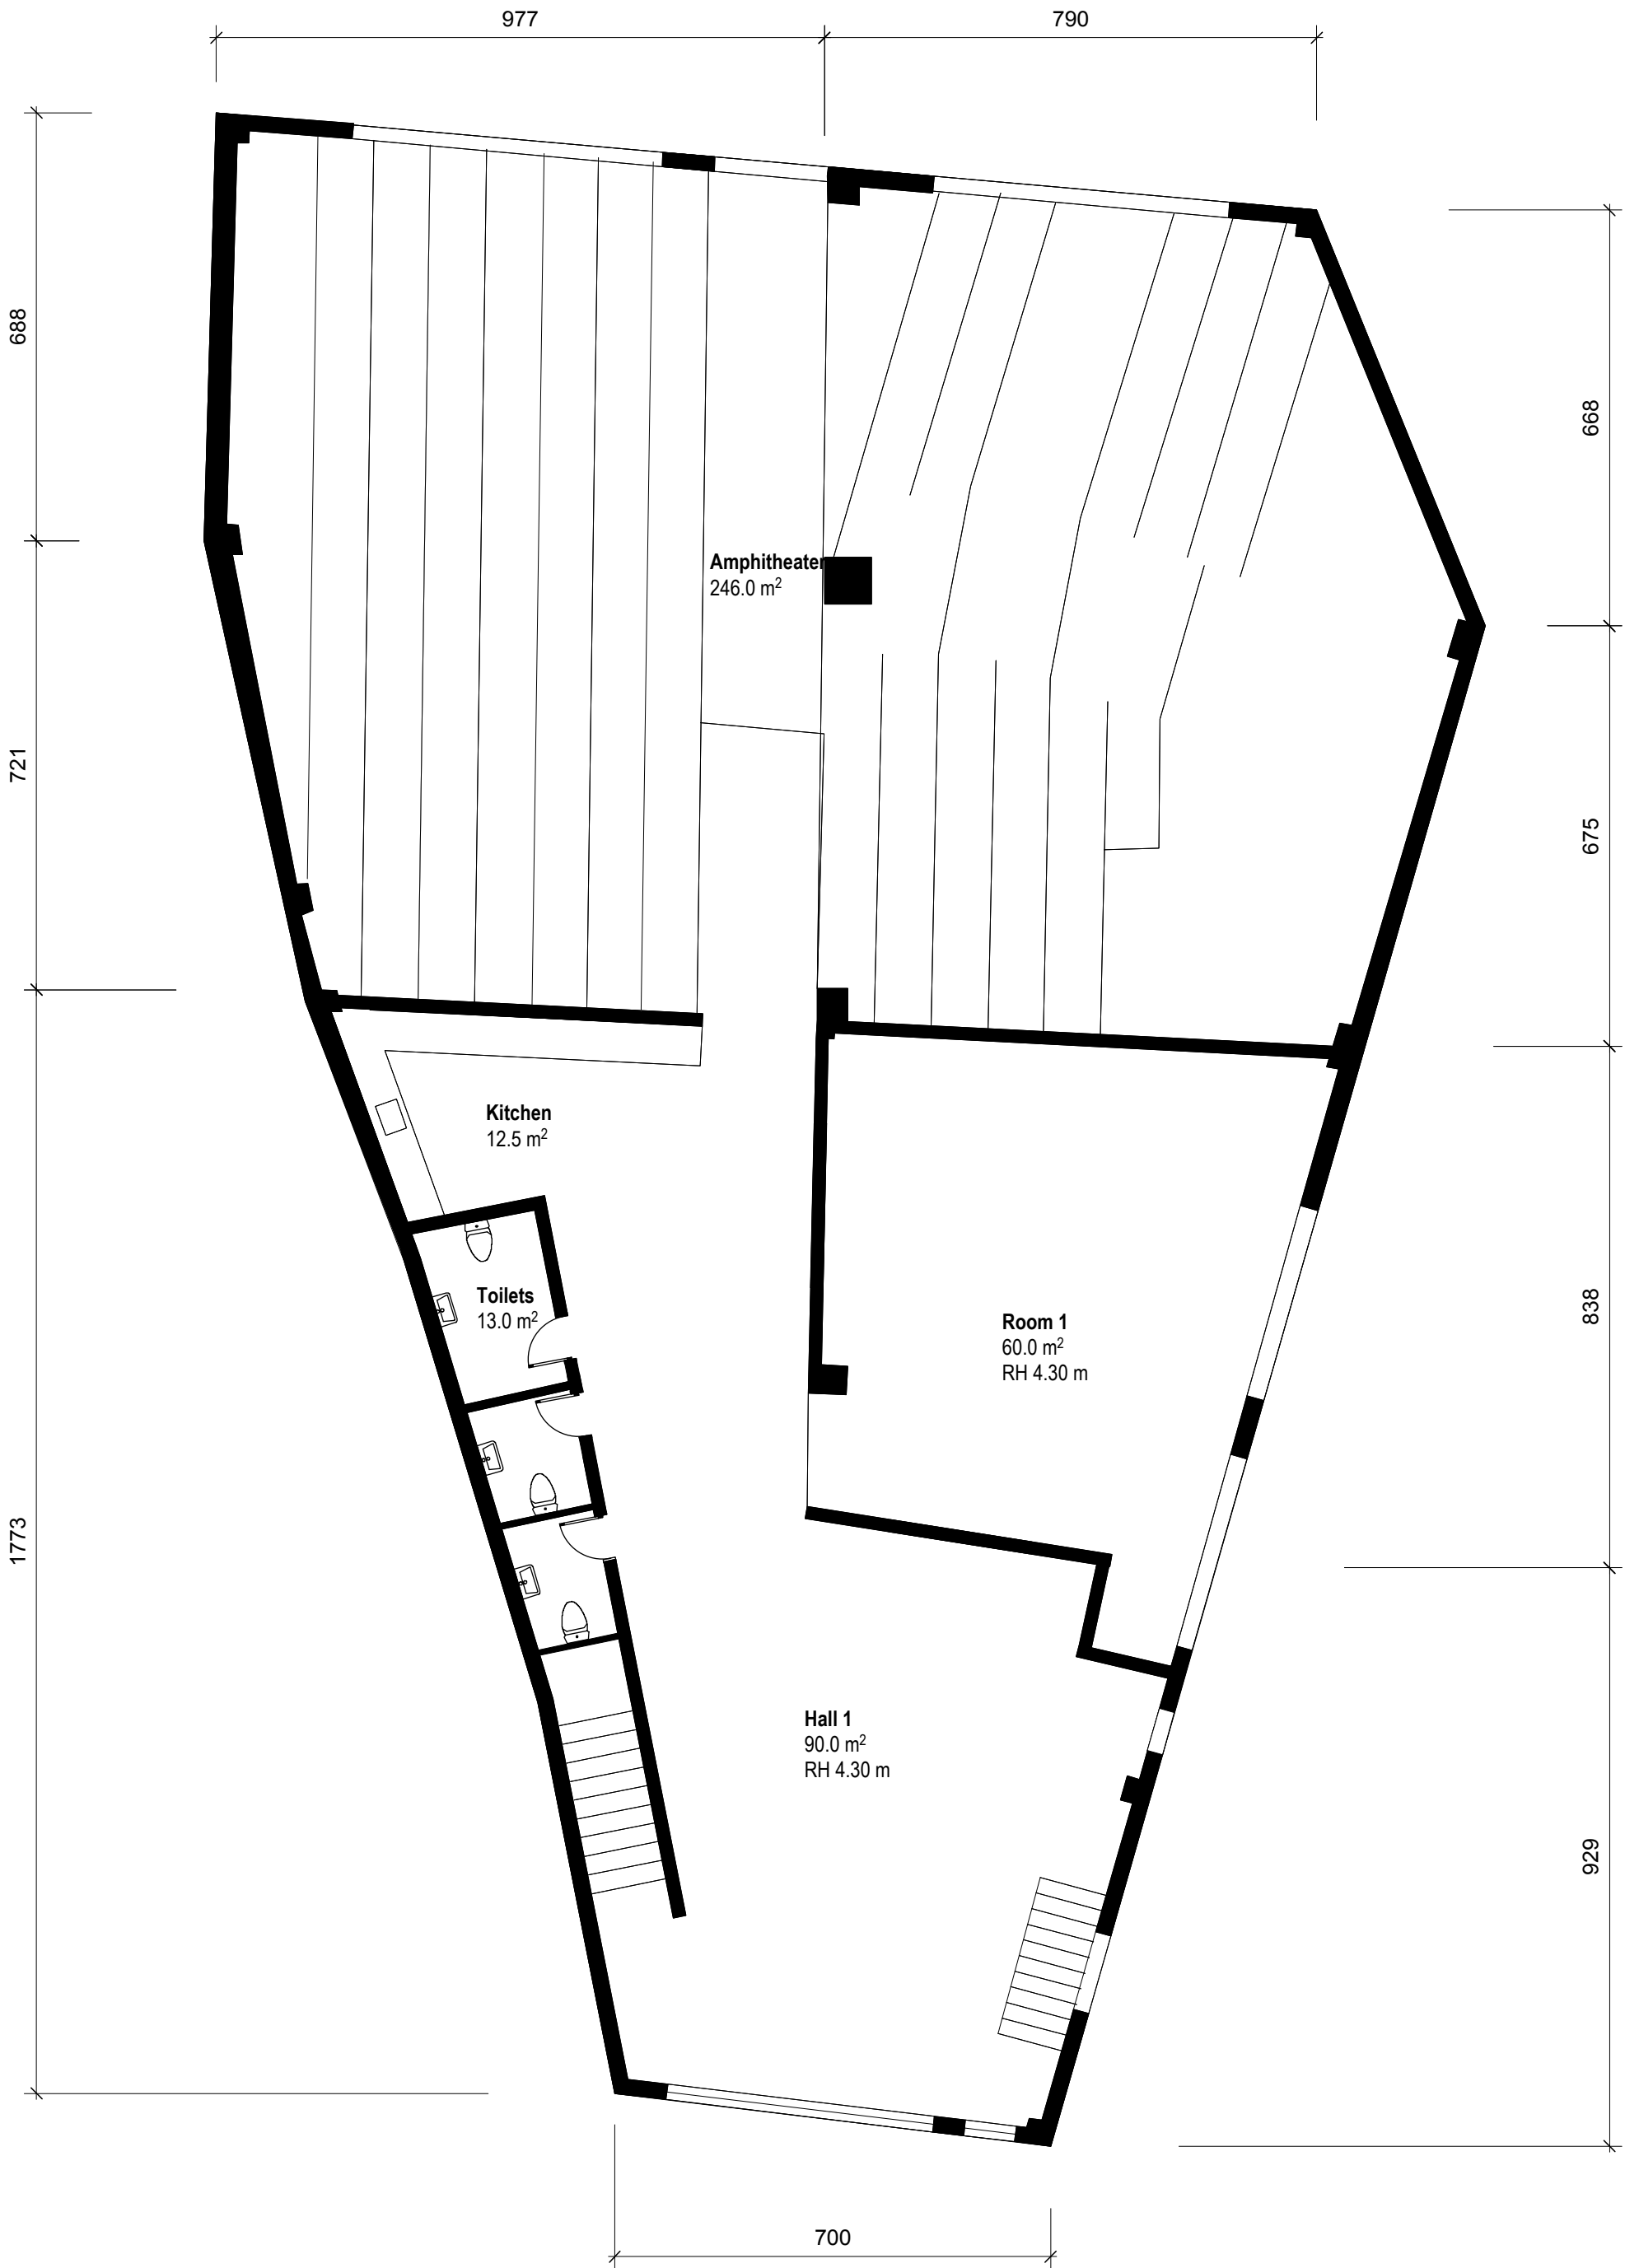

Situation Mytilini

Situation Epano Skala

01 Amphitheater

02 Amphitheater

03 Amphitheater

04 Room 1

06 Stairs

06 Loft 1

07 Loft 2

08 Hall 2

09 Rear Balcony

10 Front Elevation