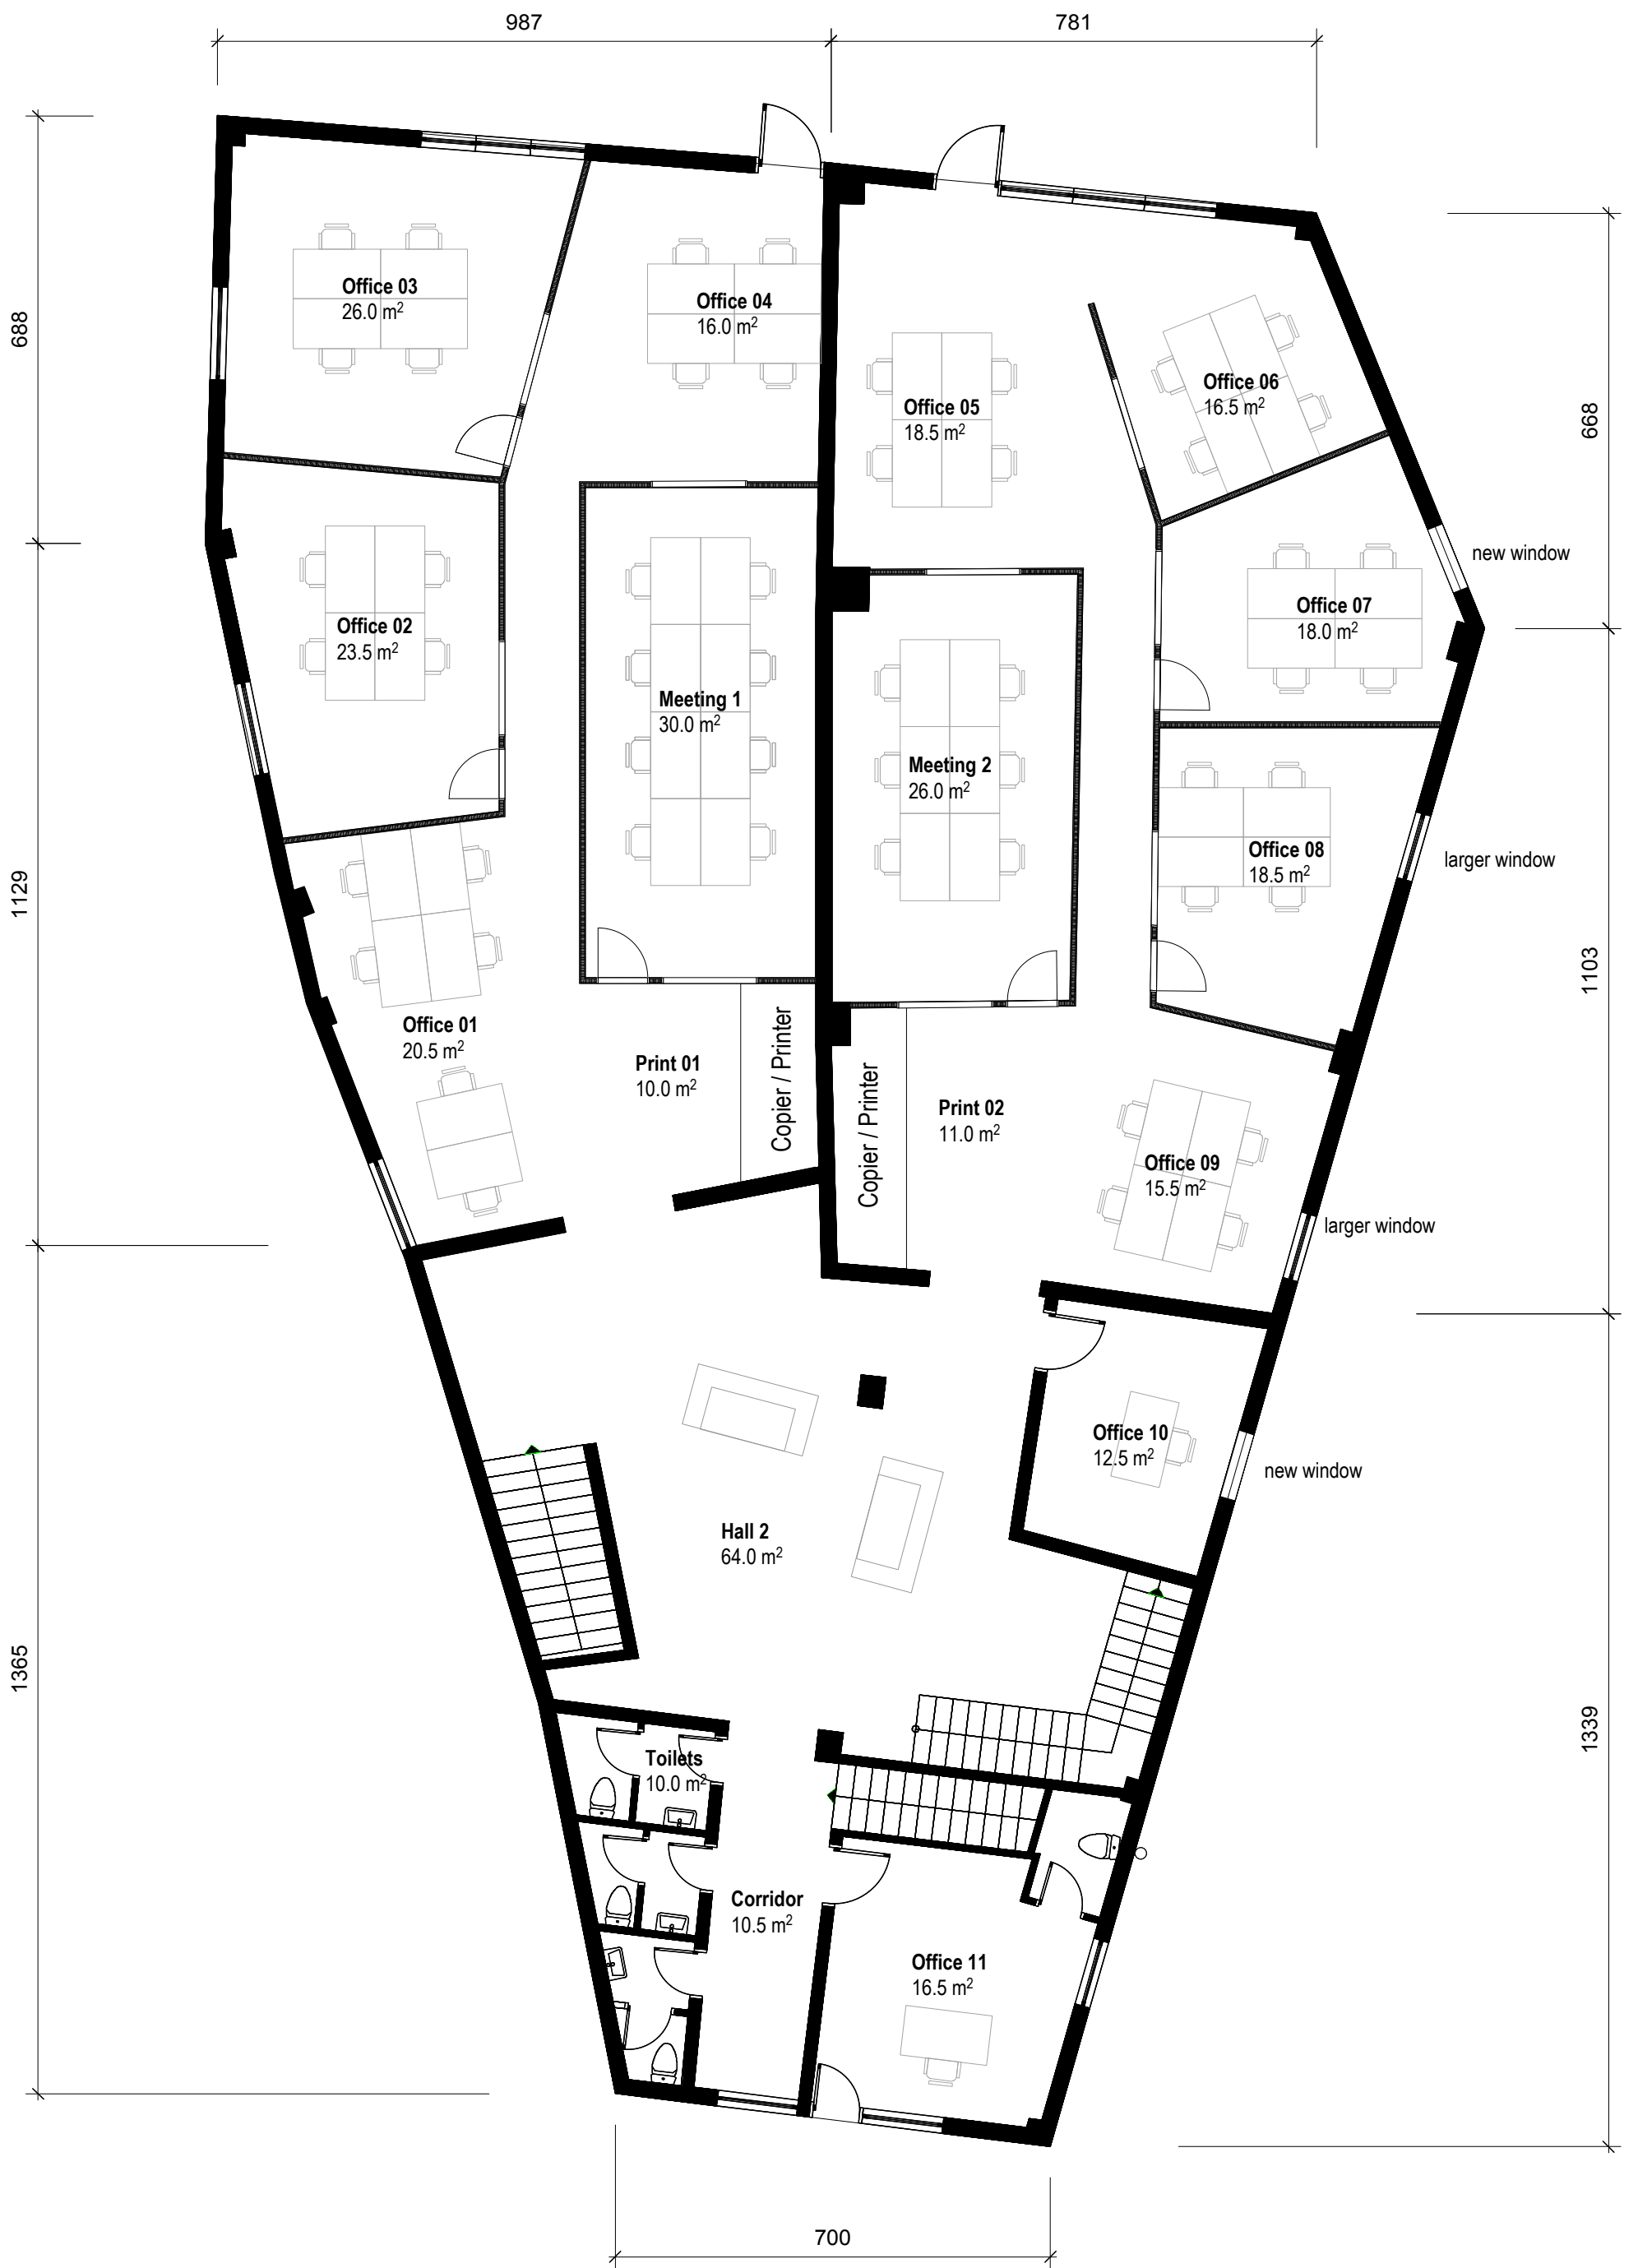

Situation Mytilini

Situation Epano Skala

01 Amphitheater

02 Amphitheater

03 Amphitheater

04 Room 1

06 Stairs

06 Loft 1

07 Loft 2

08 Hall 2

09 Rear Balcony

10 Front Elevation