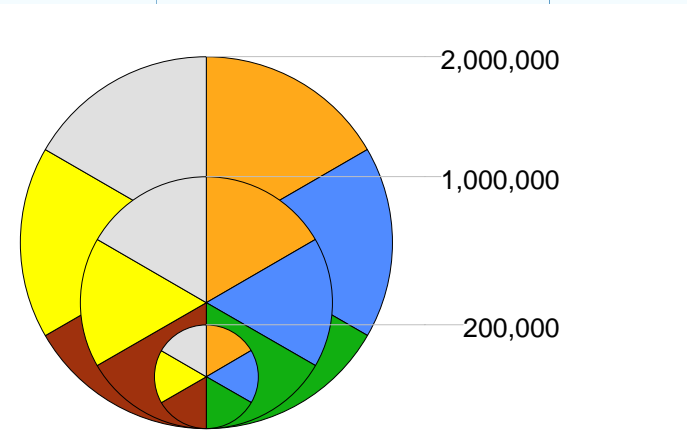

Africa: Total population of concern to UNHCR by country of asylum and category, end-2008

FIGSS
Field Information and
Coordination Support Section
Division of Operational Services

Sources:
UNHCR, Global Insight digital mapping
© 1998 Europa Technologies Ltd.

The boundaries and names shown
and the designations used on this
map do not imply official endorsement
or acceptance by the United Nations.

◆ Total population below 10,000
* Including people in refugee-like situations
** Including people in IDP-like situations