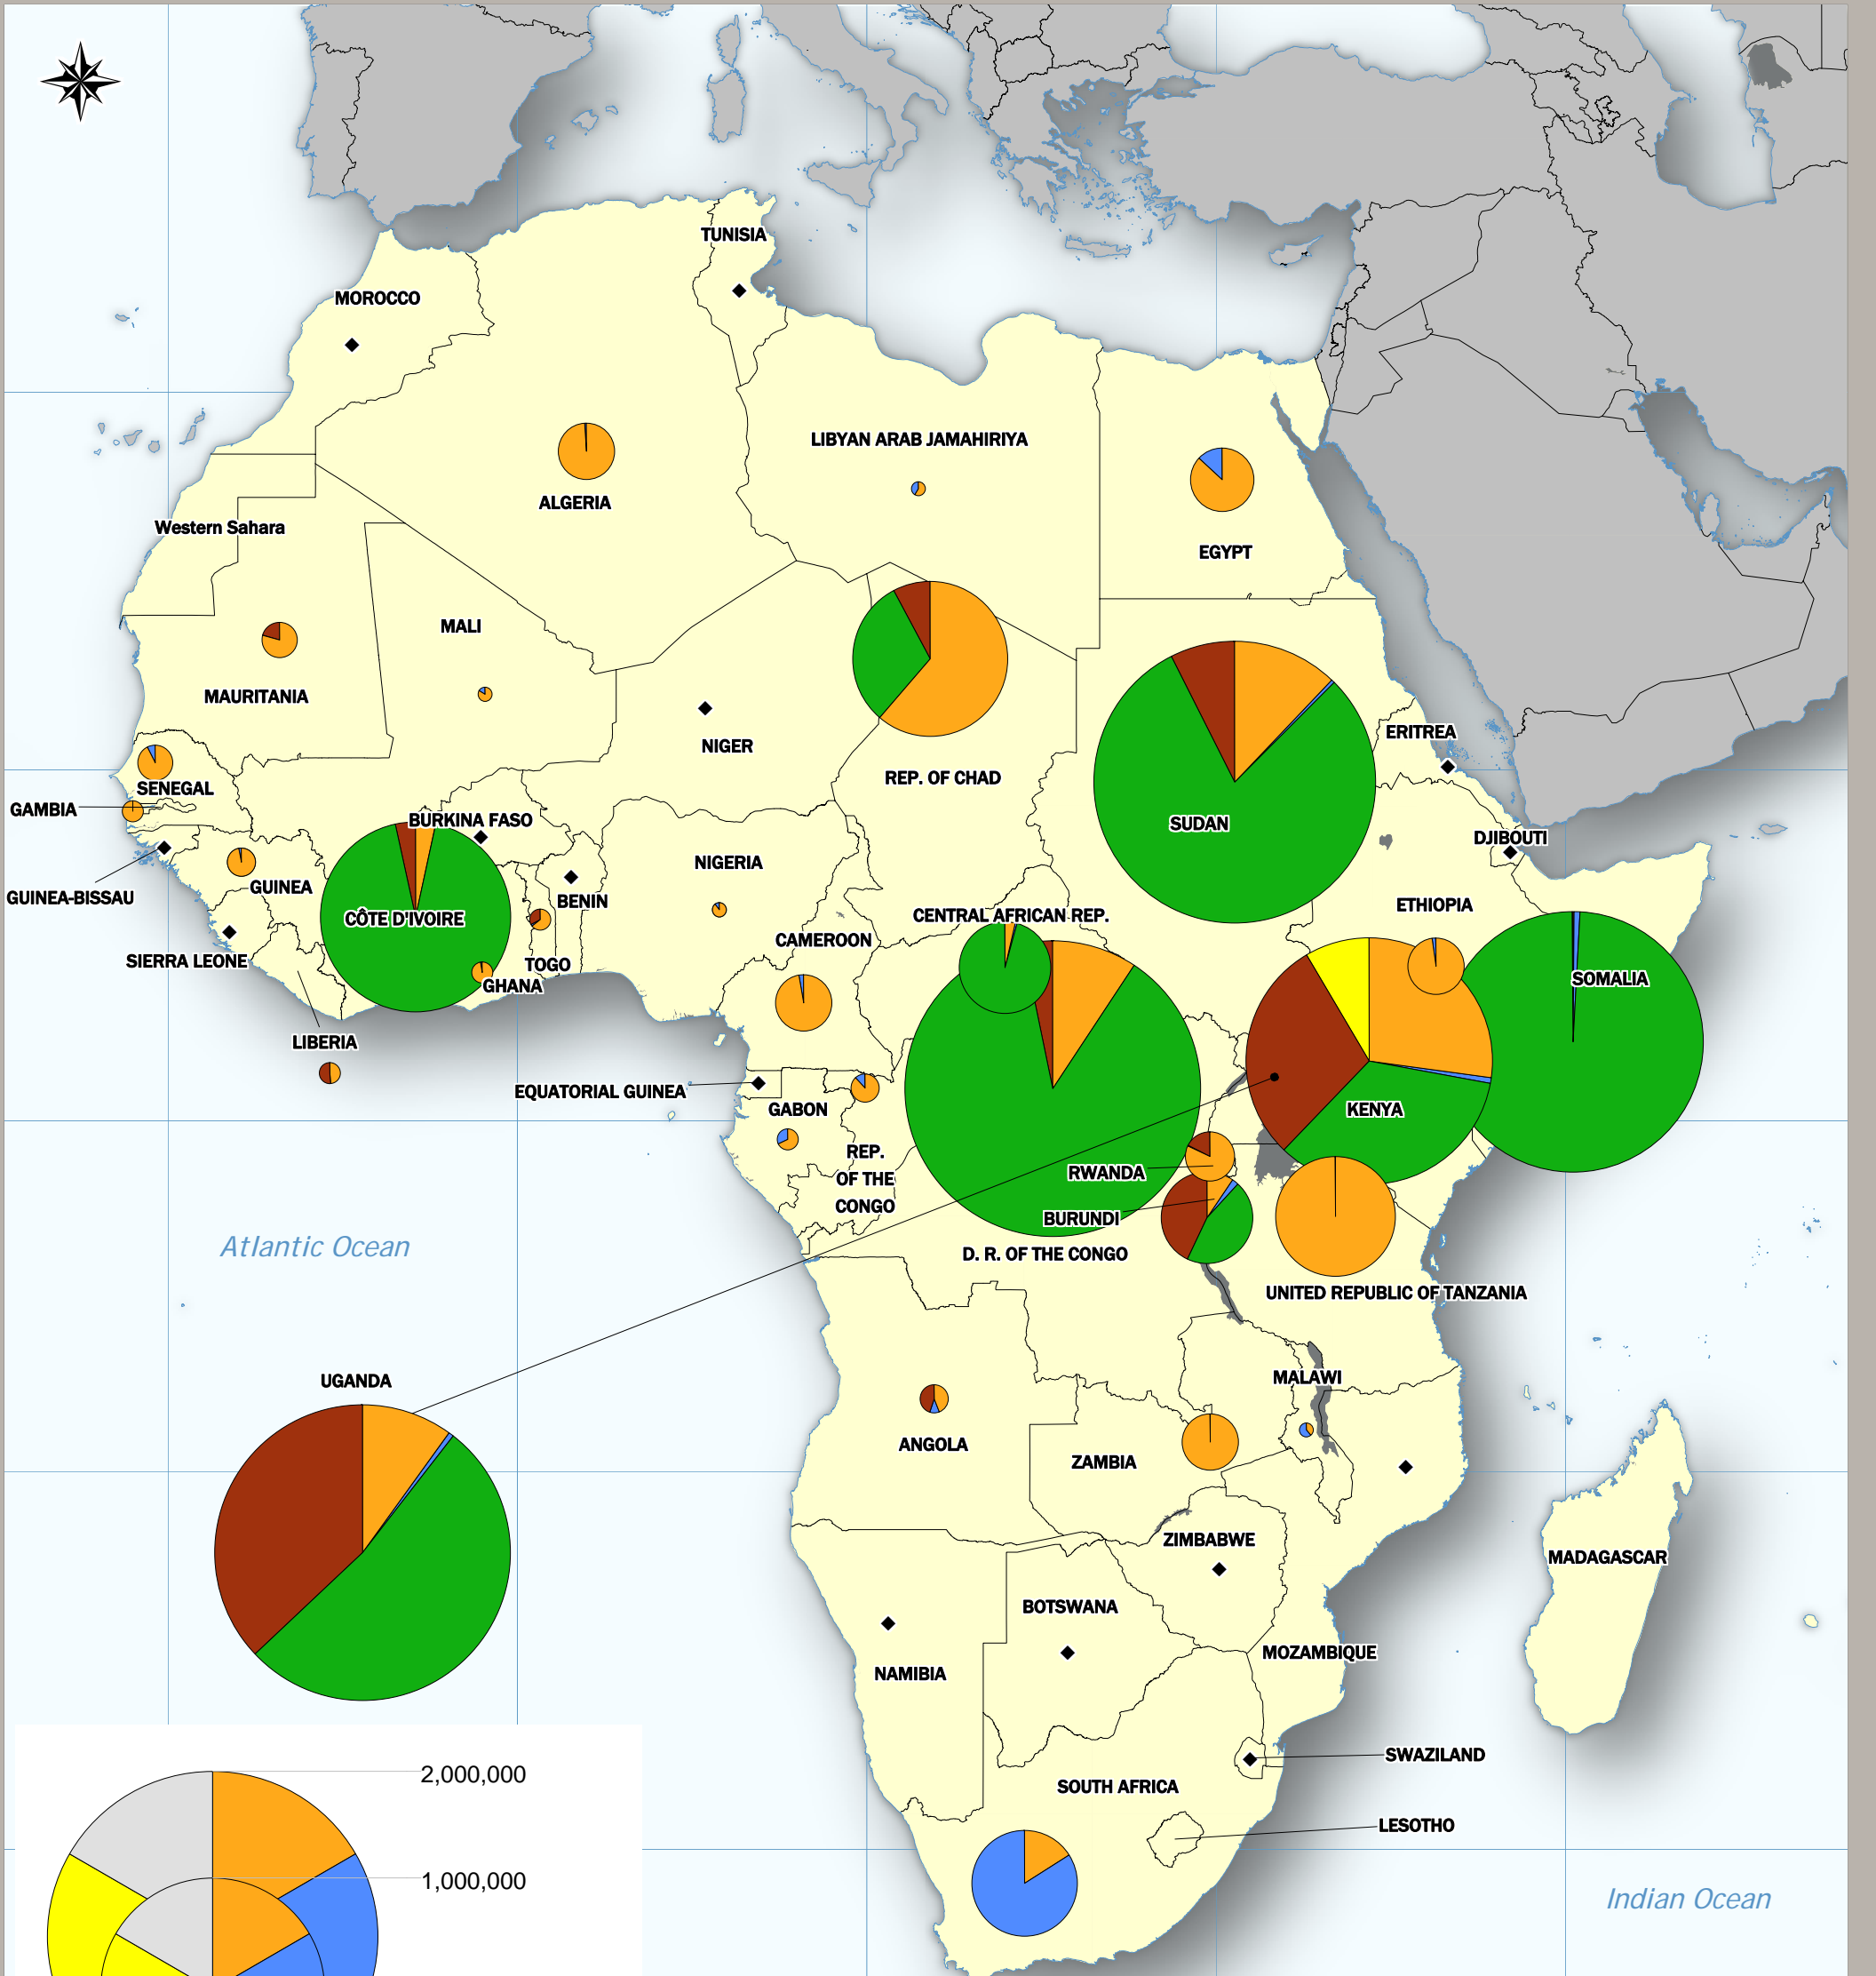

Africa: Total population of concern to UNHCR by country of asylum and category, end-2008

FIGSS
Field Information and
Coordination Support Section
Division of Operational Services

Sources:
UNHCR, Global Insight digital mapping
© 1998 Europa Technologies Ltd.

The boundaries and names shown
and the designations used on this
map do not imply official endorsement
or acceptance by the United Nations.

◆ Total population below 10,000
* Including people in refugee-like situations
** Including people in IDP-like situations