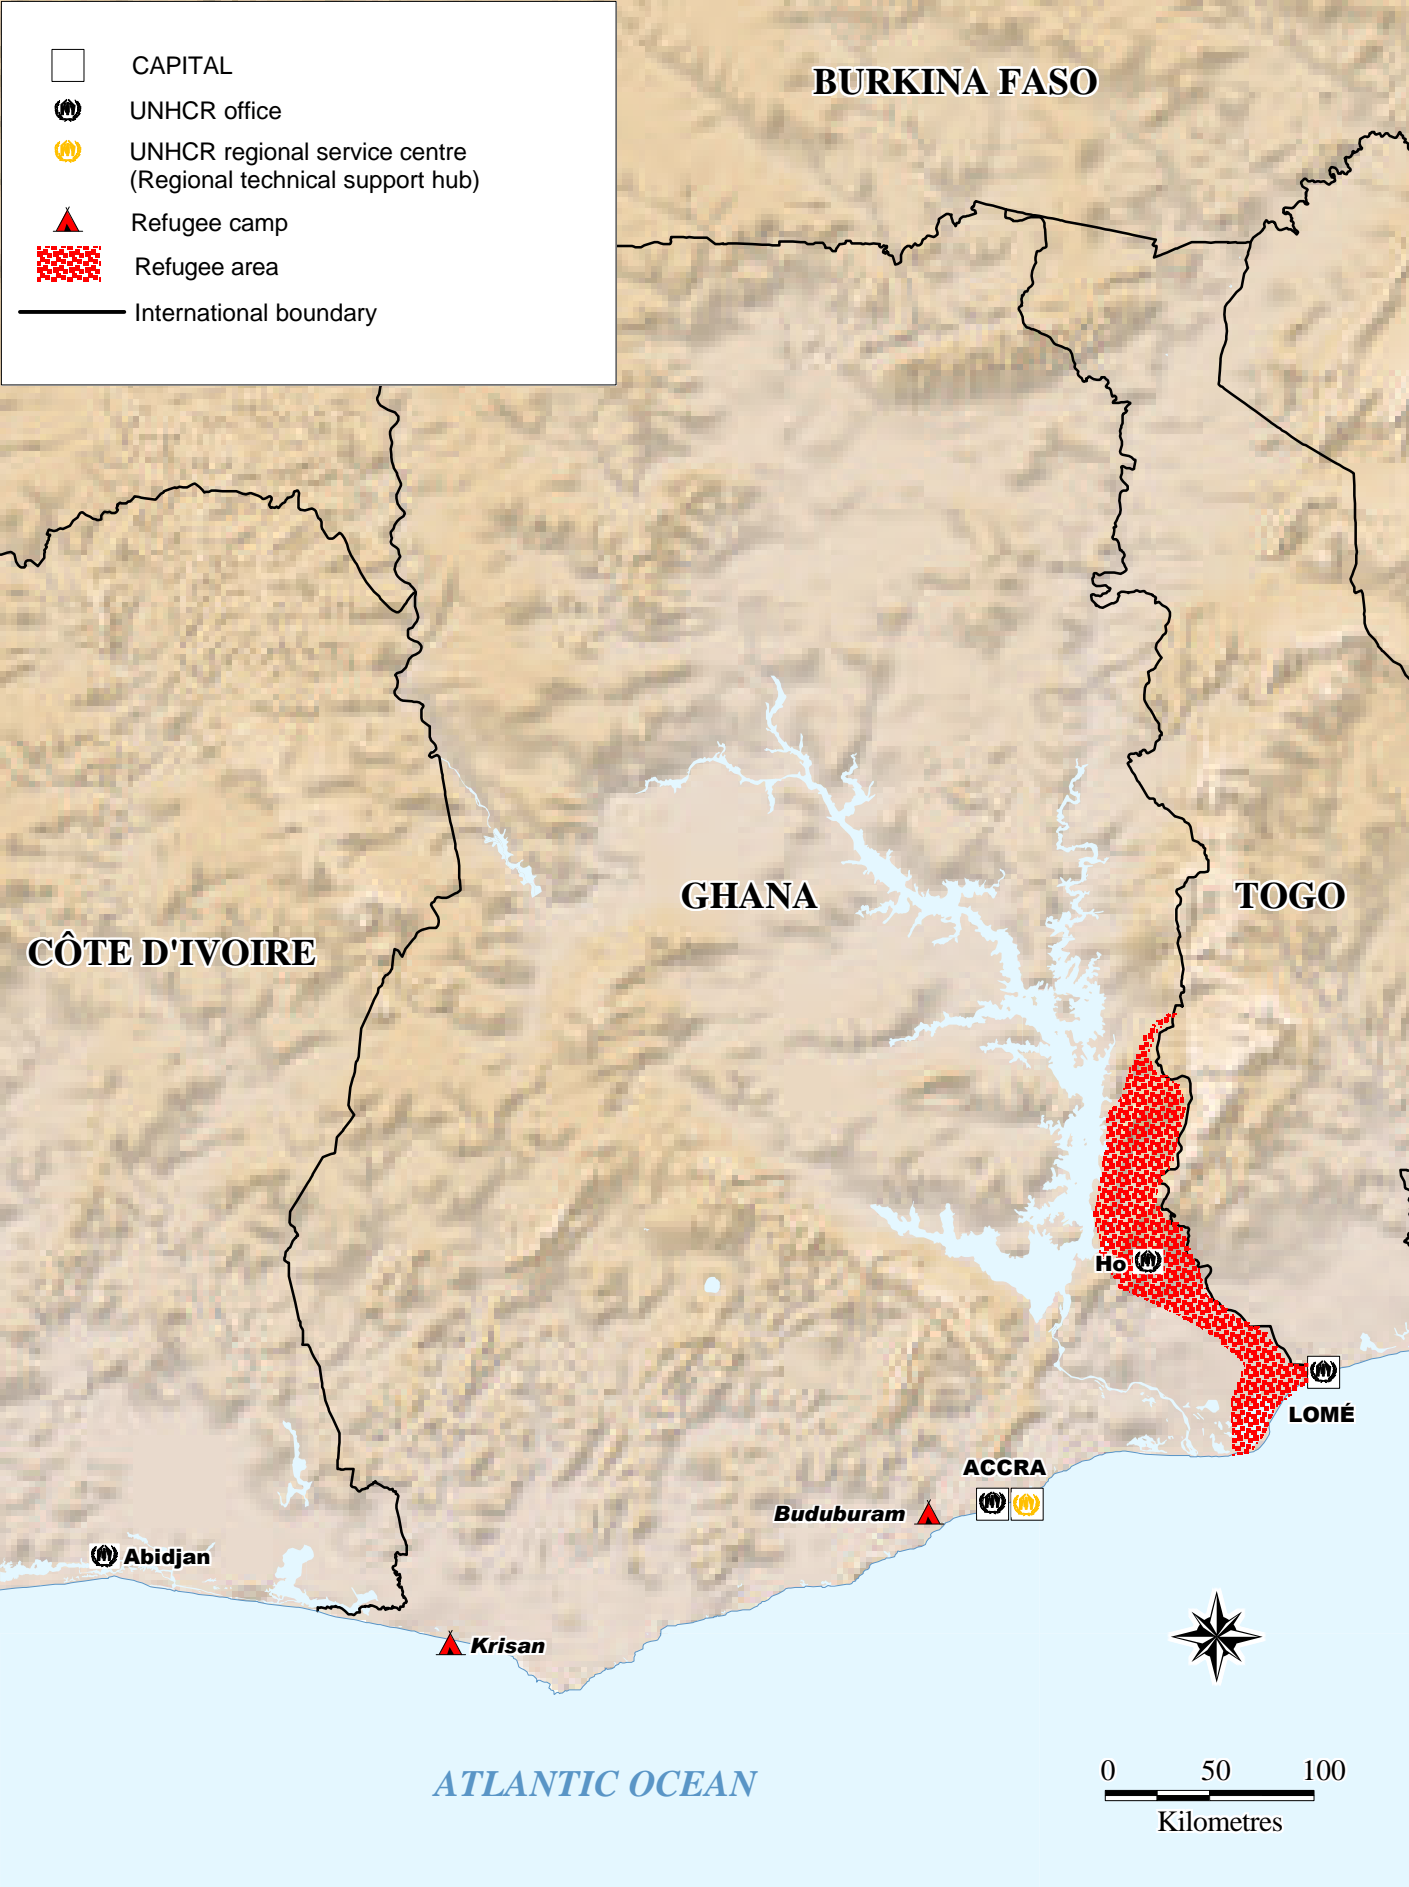

-  CAPITAL
-  UNHCR office
-  UNHCR regional service centre
(Regional technical support hub)
-  Refugee camp
-  Refugee area
-  International boundary

BURKINA FASO

CÔTE D'IVOIRE

GHANA

TOGO

Abidjan

Kisan

Buduburam

ACCRA

Ho

LOMÉ

ATLANTIC OCEAN

0 50 100
Kilometres